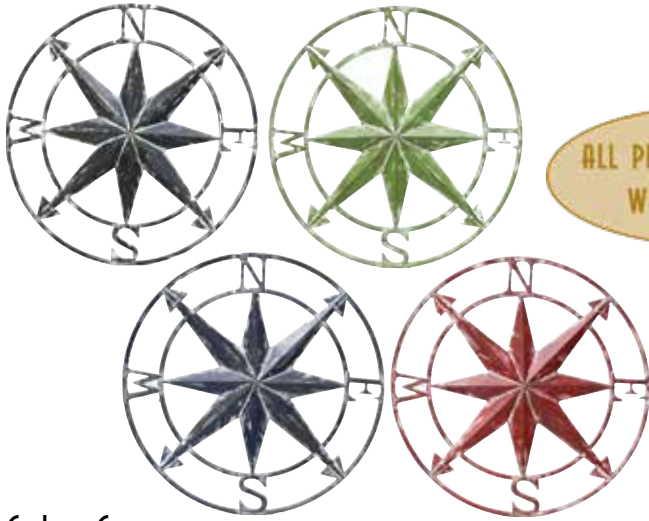

WALL DECOR

ALL PIECES INCLUDE A WALL HANGER

Color Compass
Assorted Colors
MCOCO20

4/Pk 20" Diam.