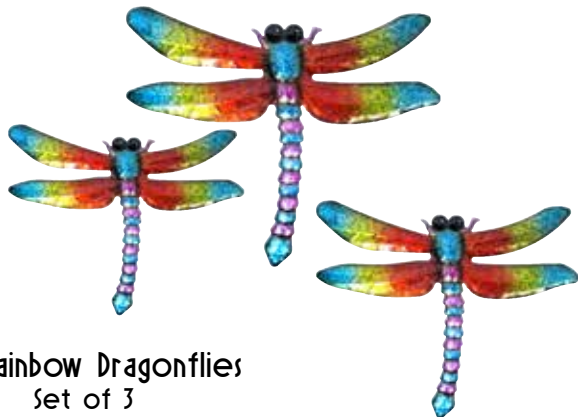

ALL PIECES INCLUDE A WALL HANGER

Painted Butterflies

Set of 3
- 16" Wide x 9" Tall
- 14" Wide x 13" Tall
- 13" Wide x 12" Tall
MSPB3

3 Sets/Pk Set of 3

Bold Butterflies
Assorted Colors
MBB12

8/Pk 12" Wide

Rainbow Dragonflies