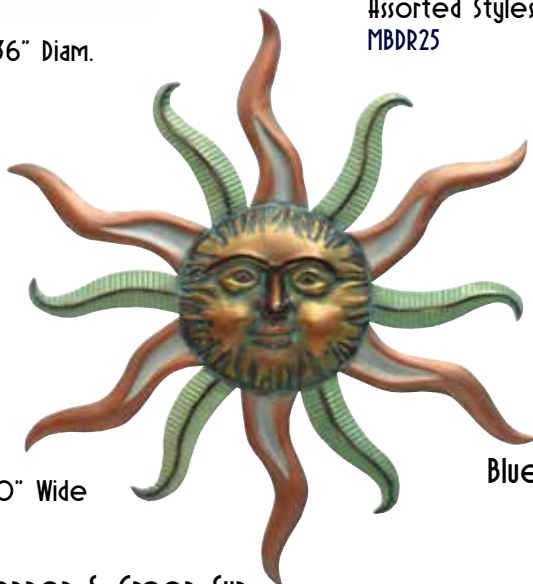

4 Sets/Pk

Set of 2

WHILE SUPPLIES LAST

Wavy Open Ray Sun
MWORS36 3/Pk 36" Diam.

Butterfly & Dragonfly with Ring
Assorted Styles
MBDR25 4/Pk 25" Wide

Rustic Dragonfly
MRD20 4/Pk 20" Wide

Copper & Green Sun
MCCS39 4/Pk 39" Diam.