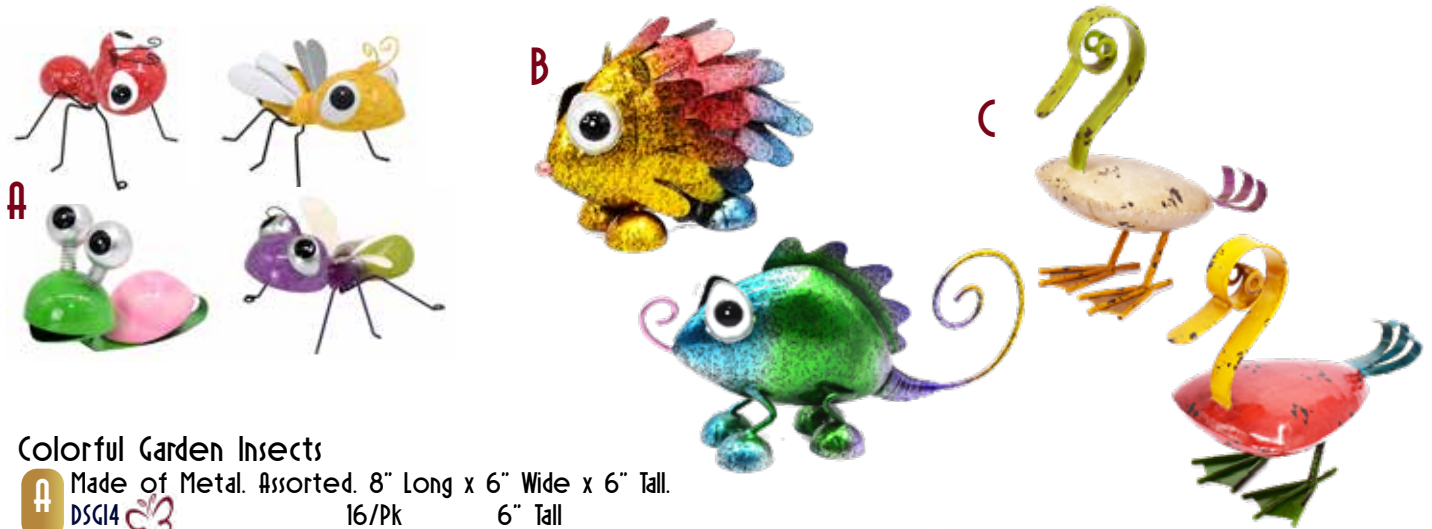

Happy Dragon Statue

C Made of Resin.
DHDS25 1/Pk 25" Tall

Playful Garden Dragons

D Made of Resin. Assorted Styles
DPGD14  4/Pk 14" Tall/Long

Drippy Frog **NEW**

E Made of Resin.
DDF20  2/Pk 20" Tall

Drippy Caterpillar **NEW**

F Made of Resin.
DDCP16 2/Pk 16" Long

Colorful Flower Pair Stakes

G Made of Metal. Assorted Styles. 9" L x 5" W x 36" T
DTCFS36 8/Pk 36" Tall

Mesh Butterflies & Dragonflies

H Made of Metal. Assorted Colors and Styles
DMBD7 12/Pk 7" Wide

GARDEN ACCENTS

Colorful Garden Insects

A Made of Metal. Assorted. 8" Long x 6" Wide x 6" Tall.
 DSG14  16/Pk 6" Tall

Chameleon and Hedgehog

B Made of Metal. Assorted
 DCH7  6/Pk 7" Tall

Rustic Garden Ducks