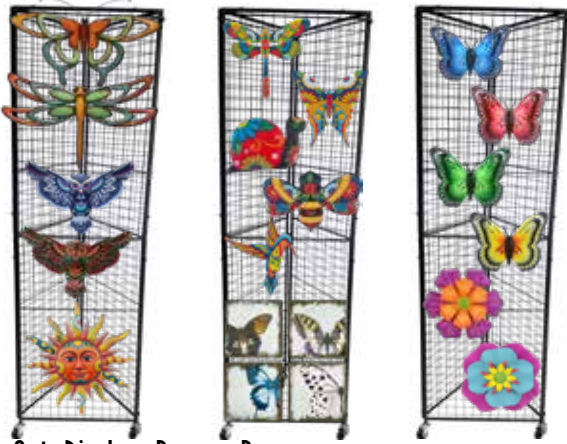

DISPLAYS & BONUS BUYS

Wall Art Display Bonus Buy

NEW

Free 3-Sided Display with Purchase

MBB12	12" Bold Butterflies	8ea	Pg.34
MBF13	13" Bright Flowers	12ea	Pg.29
MCOW22	22" Open Wing Butterfly Dragonfly	6ea	Pg.33
MFO18	18" Flying Owls	6ea	Pg.31
MFS16	16" Festive Sun	4ea	Pg.27
MGDF11	11" Garden Friends	10ea	Pg.30
MWBPI0	10" Wood Butterfly Plaques	16ea	Pg.35
VCSMWD3	Wall Décor Display Rack	1ea	Pg.47
MWAD25	63 Piece Assortment		

Wall Art Display Bonus Buy - REFILL PACK - SAVE 10%

NEW

MBB12	12" Bold Butterflies	8ea	Pg.34
MBF13	13" Bright Flowers	12ea	Pg.29
MCOW22	22" Open Wing Butterfly Dragonfly	6ea	Pg.33
MFO18	18" Flying Owls	6ea	Pg.31
MFS16	16" Festive Sun	4ea	Pg.27
MGDF11	11" Garden Friends	10ea	Pg.30
MWBPI0	10" Wood Butterfly Plaques	16ea	Pg.35
MWAD25-R	62 Piece Assortment