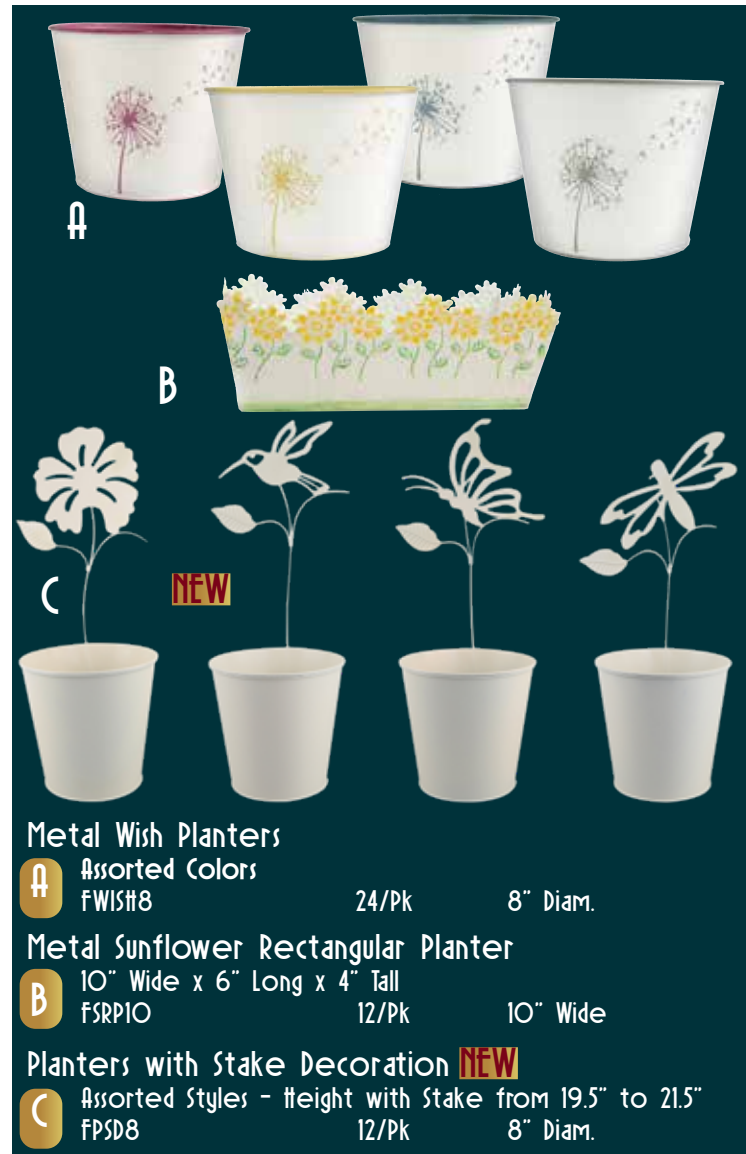

Set of 3

- 11" Diam. x 9" Tall
- 9" Diam. x 8" Tall
- 8" Diam. x 7" Tall

FWBPS3

4 Sets/Pk

Set of 3

Embossed Planters with White Rub

Assorted Colors

FEPRIO

12/Pk

10" Diam.

Geometric Embossed Planters

Assorted Colors

FGEOPII 

12/Pk

11" Diam.

A