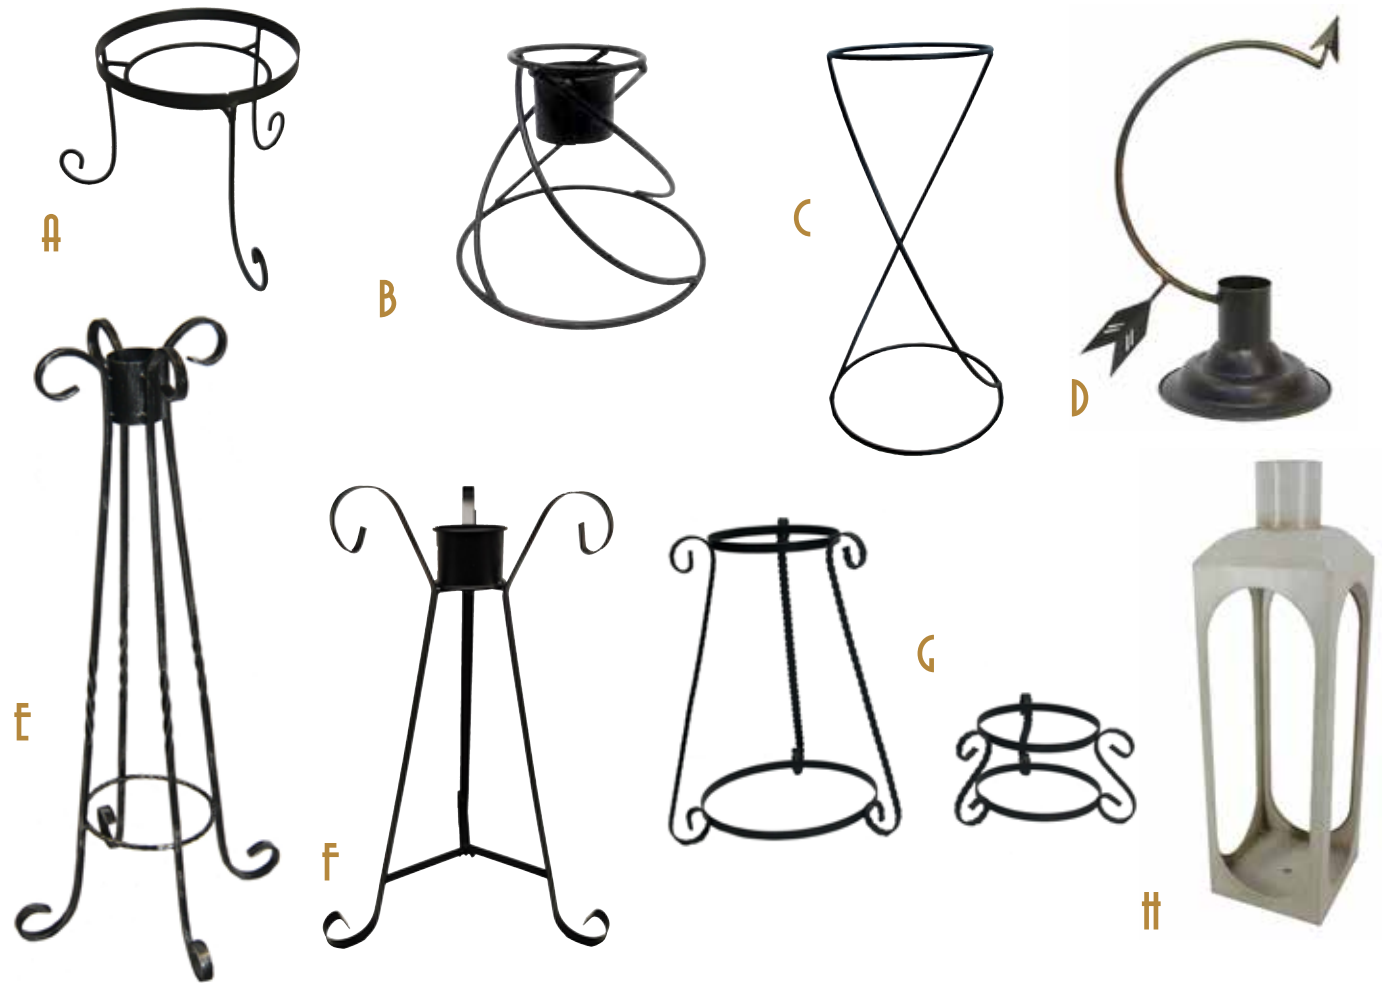

10"
DIAMETER

Glass Globe Bonus Buys

GBDSSA25 **NEW**
CGMSBB25 **NEW**

See Page 45
See Page 45

Items with Butterflies signify part of a Bonus Buy or Display Collection

GLASS GAZING GLOBES

THESE GLASS GLOBE DESIGNS INCLUDE OPTIONAL HANGER!

10" DIAMETER

Hanging Glass Globe Collection

- A** Butterfly with Hanging Chain
GLMBFLIO2 2/Pk 10" Diam.
- B** Blue Triangle and Square with Hanging Chain
GLMBTSIO2 2/Pk 10" Diam.
- C** Iridescent Teardrop with Hanging Chain
GLMITIO2 2/Pk 10" Diam.
- D** Silver and Pink Floral with Hanging Chain
GLMSPFIO2 2/Pk 10" Diam.
- E** Copper Penny Wave with Hanging Chain **UPDATED**
GLMCPWIO2 2/Pk 10" Diam.
- F** Rainbow Scales with Hanging Chain **UPDATED**
GLMRAHIO2 2/Pk 10" Diam.
- G** Red Tile with Hanging Chain **NEW**
GLMREDIO2 2/Pk 10" Diam.
- H** Silver Mirror Tile with Hanging Chain **NEW**
GLMSMTIO2 2/Pk 10" Diam.

12" Glass Globe Collection

- I** Rainbow Bling
GLMRB12 1/Pk 12" Diam.
- J** Blue Rectangular Tile
GLMBRT12 1/Pk 12" Diam.

12" DIAMETER

14" Glass Globe Collection

- K** Multi-Shape
GLMMST14 1/Pk 14" Diam.
- L** Stars and Stripes
GLMSS14 1/Pk 14" Diam.

14" DIAMETER

GLOBE HOLDERS

Double Ring Globe Holder

A Holds 10" to 14" Globes
 GSMDRGH  4/Pk 9" Tall

Swirl Globe Holder

B Holds 10" Globes
 GSMW7  4/Pk 7" Tall

Corkscrew Globe Holder

C Holds 10" to 12" Globes or Hanging Baskets
 CPS20 6/Pk 20" Tall