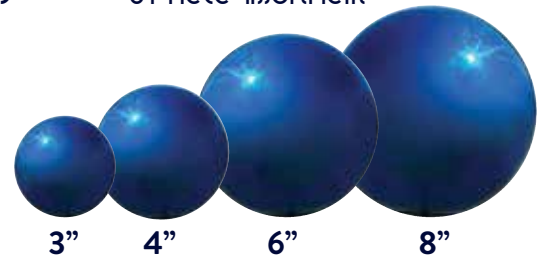

6" Stainless Steel Globe Assortment

BLU06	6" Globe - Blue	2ea	Pg.44
GLD06	6" Globe - Gold	2ea	Pg.44
HCSS	Hanger Clip for Stainless Globes	12ea	Pg.44
PRP06	6" Globe - Purple	2ea	Pg.44
RED06	6" Globe - Red	2ea	Pg.44
RNB06	6" Globe - Rainbow	2ea	Pg.44
TSD06	6" Globe - Turquoise	2ea	Pg.44

ASSTO624 24 Piece Assortment

8" Stainless Steel Globe Assortment

BLU08	8" Globe - Blue	2ea	Pg.44
GLD08	8" Globe - Gold	2ea	Pg.44
HCSS	Hanger Clip for Stainless Globes	12ea	Pg.44
PRP08	8" Globe - Purple	2ea	Pg.44
RED08	8" Globe - Red	2ea	Pg.44
RNB08	8" Globe - Rainbow	2ea	Pg.44
TSD08	8" Globe - Turquoise	2ea	Pg.44

ASSTO824 24 Piece Assortment