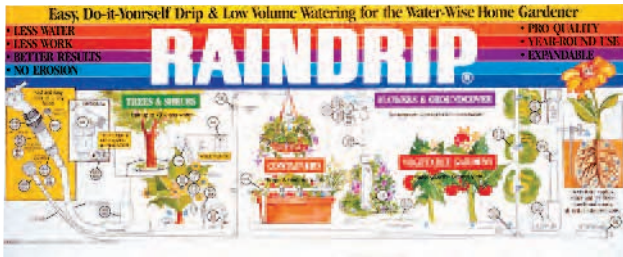

PART NO.	DESCRIPTION	NO. OF PACKS
015005T	1/4" Soaker Hose, 50' Coil	10
016005P	1/4" Tubing - Black, 50' Coil	20
016010T	1/4" Tubing - Black, 100' Coil • Bulk	10
052005P	1/2" Poly Drip Watering Hose, 50' Coil	5
052010P	1/2" Poly Drip Watering Hose, 100' Coil	5
116025B	1/2 GPH Mini In-Line Drippers • Bulk	25
117025B	1 GPH Mini In-Line Drippers • Bulk	25
124025B	4 GPH Flag Drippers, 25/bag	35
13800UB	HYDROPORT 8 Outlet Adjustable Manifold	20
15300UB	Full Circle Adj. Bubbler on 5" Stake-Fan Spray	100
15600UB	Full Circle Adj. Bubbler on 5" Stake-Stream Spray	100
166005B	Adjustable Misters & 4" Barbed Risers • Bulk	40
299005B	1/2"-5/8" Hose End Clamps • Bulk	25
302010B	1/4" Tube End Clamps • Bulk	25
303G00UB	1/2" Hose End Plugs with 3/4" Cap • Bulk	75
307025B	1/4" Barbed Tees • Bulk	40
312025B	1/4" Barbed Connectors • Bulk	50
314025B	1/4" Double Barbed Elbows • Bulk	50
320G00UB	3/4" Hose Thread Swivel x 1/2" Adapter • Bulk	50
321G00UB	3/4" Pipe Thread Swivel x 1/2" Adapter • Bulk	50
325G00UB	3/4" Hose Thread Swivel x 1/4" Adapter • Bulk	50
326G00UB	3/4" Pipe Thread Swivel x 1/4" Adapter • Bulk	50
344G00UB	1/2" Compression Couplings • Bulk	75
347G00UB	1/2" Compression Tees • Bulk	40
367G00UB	1/2" Compression Elbows • Bulk	60
381025B	6" Heavy Duty Support Stakes • Bulk	15
382005B	8" Sprinkler Support Stakes & 4" Risers • Bulk	8
384R0UB	13" High Density Stakes w/8" Adjustable Risers • Bulk	32
39800UB	6" Plastic Hook Stakes • Bulk	50
46300UB	3/4" Preset Hose Pressure Regulator • Bulk	45
46500UB	3/4" Preset Pipe Pressure Regulator • Bulk	45
62200UB	3/4" Hose/Pipe Anti-Syphon • Bulk	45
63000UB	Hole Punch • Bulk	100
63100UB	Professional Hole Punch	10
646050B	Double Sided Hole Plugs • Bulk	30
A184010B	Adjustable Full Circle Rotary Sprinklers • Bulk	20
A187010B	Adjustable Half Circle Sprayers • Bulk	35
A191010B	Adjustable Quarter Circle Sprayers • Bulk	35
PC2025B	1/2 GPH Pressure Compensating Drippers • Bulk	25
PC4025B	1 GPH Pressure Compensating Drippers • Bulk	25
PC8025B	2 GPH Pressure Compensating Drippers • Bulk	25
R108CT	1/2 GPH Pressure Compensating Drippers	50
R110CT	1 GPH Pressure Compensating Drippers	50
R112CT	2 GPH Pressure Compensating Drippers	50
R620CT	3/4" Hose/Hose Anti-Syphon (Vacuum Breaker)	20
R672CT	Analog Electronic Water Timer	5
R682CP	DUAL TIMER	3
S5600UB	Stretch 'n Lock Coupler	50

MAXI-MISER DISPLAY

R4114C Includes 1/2" fittings, 1/2" hose.

R4124C Includes 5/8" fittings, 5/8" hose.

Display fixture not included.