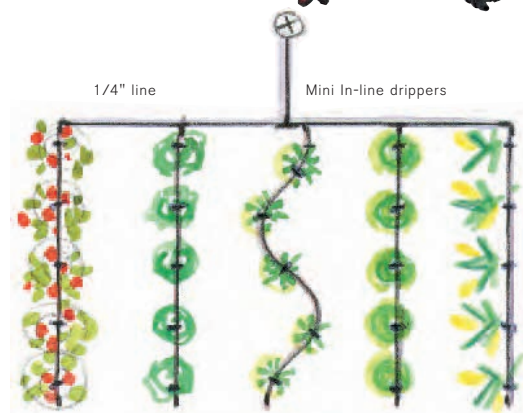

R562DT Drip Watering Vegetable Garden Kit™ (10/case)

- R562CT Kit d'Arrosage pour Jardin Potager (10 per case)
- R562FT Same as R562CT with BSP threads (10 per case)
- R562MT Equipo para el Riego de Hortalizas (10 per case)
- R562ST Same as R562MT with BSP Threads (10 per case)

R567DT Drip Watering Vegetable Garden Kit with Anti-Syphon™ (10 per case)

FEATURES:

- Mini in-line drippers for custom placement
- Ideal for raised bed vegetable gardens
- Better growth - higher yields - less water
- Waters up to 150 sq. ft.
- Includes everything for complete installation

Kit Dimensions: 8.5" H X 8.25" W X 2.5" D
Packed 10 kits per carton

CONTENTS: 75' 1/4" Tubing, 25 1/2 GPH Mini In-Line Drippers, 4 1/4" Tube End Clamps, 3 1/4" Barb Tees, 1 1/4" Barb Connector, 2 1/4" Barb Elbows, 1 3/4" Swivel Adaptor, 1 10 GPH Flow Control, 1 Filter Washer and 1 RAINDRIP Handbook. R567D includes Anti-Syphon.