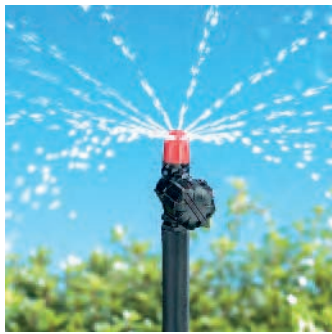

Adjustable 8 inch rigid riser.

Flat top is easy to hammer into soil.

1/4" Barbed Connector attaches 1/4" tubing to the stake.

13" sprinkler stakes are sturdy and easily installed and moved.

RAINDRIP sprinkler, sprayer and mister items are packaged to offer quantity and price point options:

- Blister Cards with full instructions, charts and watering schedules.
- Bulk Bags
- Bin Boxes for high volume merchandising

ADJUSTABLE SPRINKLERS & SPRAYERS

ADJUSTABLE LOW-FLOW SPRINKLER HEADS

Featuring a knob to adjust the flow (4-20 GPH @25 PSI) and diameter of spray. Use on separate circuits. Do not mix with drippers.