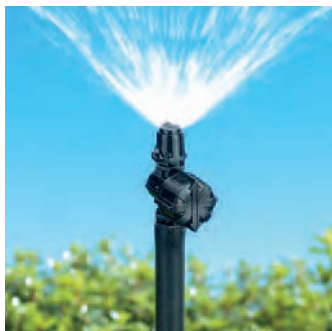

Quarter Circle Adjustable Sprayer Uniformly sprays water over a quarter-circular area with an adjustable radius of up to 8 feet. Sprayer Inlet: 10-32 NPT

R191CT	5/card	10	—
R191CB	5/card	—	35
A191010B	10/bag	—	35