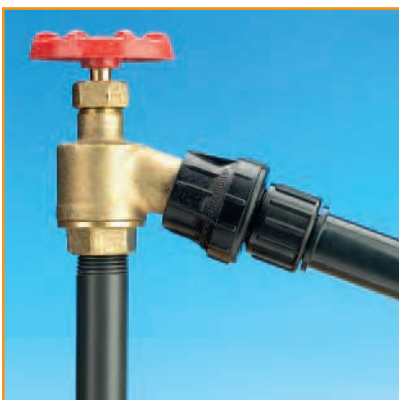

Blue compression ring

305G00UB	loose+UPC	—	75
----------	-----------	---	----

SWIVEL ADAPTORS

SWIVEL ADAPTORS:

- Easily attach a manifold line to the water source.
- Can be used with RAINDRIP Anti-Syphons, Pressure Regulators, 'Y' Filters and Automatic Timers.