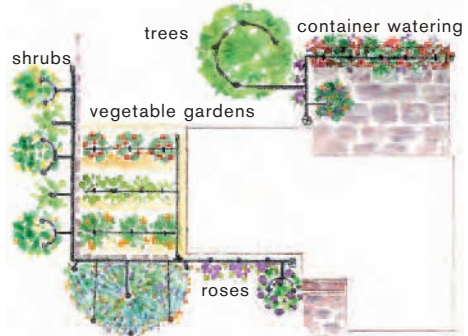

low volume sprinklers for ground cover or new planting

▶ **A541DP Micro Irrigation Kit™** (6 per case) **Kit De Micro-Irrigación** **Ensamble De Micro Irrigación**

FEATURES:

- Deluxe landscape watering kit in English, French and Spanish-Ideal for the international market
- Low volume sprinkler, pressure compensating drippers & mini in-line drippers make this a deluxe all-in-one kit
- Includes everything for 2 complete installations
- Waters up to 30 plants + 350 sq. ft.

Kit Dimensions: 15" H X 15" W X 4" D
Packed 6 kits per carton

CONTENTS: 75' 1/2" Poly Hose, 100' 1/4" Tubing, 10 1/2 GPH PC Drippers, 10 1 GPH PC Drippers, 15 1/2 GPH Mini In-line Drippers, 1 25 GPH Full Circle Sprinkler Head, 2 14 GPH Half Circle Sprinkler Heads, 4 7 GPH Quarter Circle Sprinkler Heads, 4 1/2" Hose End Clamps, 4 1/4" Tube End Clamps, 8 1/4" Barbed Tees, 20 1/4" Barbed Connectors, 2 1/2" Barbed Connectors, 2 1/2" Barb Tees, 6 1/2" Barbed Elbows, 2 3/4" Hose Thread Swivel x 1/2" Compression Adaptors, 20 4" Support Stakes, 7 8" Sprinkler Support Stakes with 4" Risers, 2 Filter Washers, 1 Hole Punch, 5 Hole Plugs, 2 3/4" Hose Thread Anti-Syphons, 3 Compensating Flow Controls & 1 RAINDRIP Handbook.