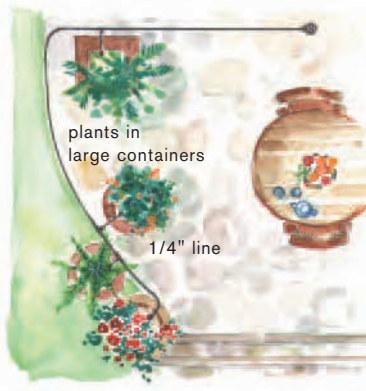

PLANTERS & POTS KITS • CONTAINER KITS

- **R551D Planters & Pots Watering Kit** (10 per case) featuring Adjustable Bubblers for Large Container Plants
- **R551CT Kit d'Arrosage pour Planteurs et Pots** (10 per case)
- **R551MT Juego de Riego para Macetas** (10 per case)
- **R551ST Same as R551MT with BSP Threads** (10 per case)

FEATURES:

- Includes everything for watering large pots, planters and containers
- 5 easy steps to a quick installation
- Priced to sell quickly
- Designed to custom water small area gardens and patios
- Adjustable bubblers
- Includes Hook-ups for faucet and 1/2" riser

Kit Dimensions: 8.5" H X 8.25" W X 2.5" D
Packed 10 kits per carton

CONTENTS: 50' 1/4" Tubing, 2 Half-circle Adjustable Bubblers and Stakes, 2 Full circle Adjustable Bubblers and Stakes, 4 1/4" Barbed Tees, 1 3/4" FHT x 1/4" Cone Adaptor with Washer, 1 1/4" Tap-off and filter (for 1/2" riser conversion), 1 RAINDRIP Handbook.