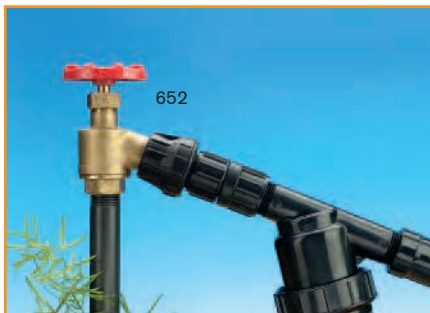

650

652

1/2" Male Pipe Thread x 3/4" Male Hose Thread Connects 1/2" female pipe thread to 3/4" female hose thread. Use for hook-up to 1/2" sprinkler type anti-syphon.

65900UB	loose+UPC	—	100