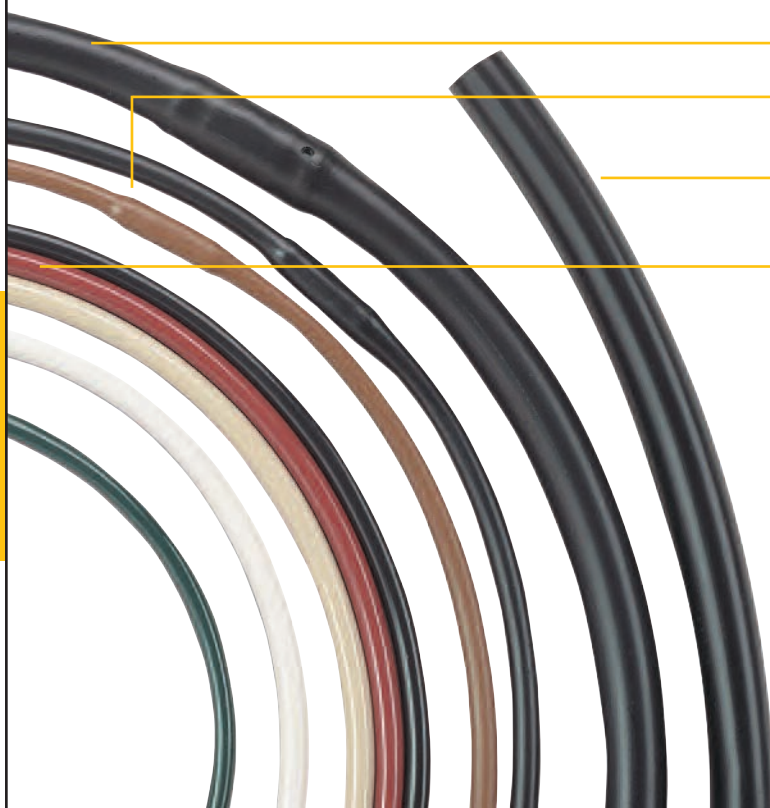

1/2" Drip-A-Long®

1/4" Drip-A-Long®

1/2", 5/8" and .710" Poly Hose

1/4" Drip Watering Tubing