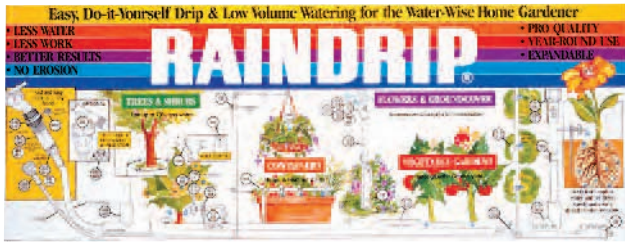

MASTER IRRIGATION CENTER

The Master Center is designed for stores and garden centers serving experienced gardening enthusiasts and customers new to drip watering and low volume sprinkling.

R4014C MASTER CENTER

A Complete Drip and Low Volume Sprinkling Display

A supply of RAINDRIP items displayed on a 4' x 6' merchandiser ensures shopper involvement. Customers new to drip and low volume sprinklers will be attracted to the selection of Starter Kits for landscape, garden, container watering, ground cover and soaker systems. The Static Model shelf display will visually explain how the parts are installed. Gardeners who already have drip systems will love the convenience of individually packaged parts to expand their systems. Included is a full selection of P.O.P. materials, an advertising kit, and a colorful header card illustrating which RAINDRIP parts to use for different gardening applications, and how to use them. * R4014C includes anti-syphons and appropriate pipe thread fittings to comply with most local plumbing codes.

R4014C Display fixture not included.

BILL OF MATERIALS

PART NO.	DESCRIPTION	NO. OF PACKS
015005T	1/4" Soaker Hose, 50' Coil	10
016005P	1/4" Poly Tubing - Black, 50' Coil	20
016010T	1/4" Poly Tubing - Black, 100' Coil	10
052005P	1/2" Poly Drip Watering Hose, 50' Coil	10
052010P	1/2" Poly Drip Watering Hose, 100' Coil	10
R108CT	1/2 GPH Pressure Compensating Drippers, 10/card	10
R110CT	1 GPH Pressure Compensating Drippers, 10/card	10
R112CT	2 GPH Pressure Compensating Drippers, 10/card	10
R116CT	1/2 GPH Mini In-line Drippers, 10/card	10
R117CT	1 GPH Mini In-line Drippers, 10/card	10
R153CT	Full Circle Bubbler on 5" Stake-Fan Spray, 3/card	10
R154DT	Hydroport™ Watering Manifold, 1/box	10
R156CT	Full Circle Adj. Bubbler 5" Stake-Stream Sprays, 3/card	10
R166CT	Adjustable Misters & 4" Barbed Risers, 3/card	10
R184CT	Full Circle Rotary Adjust. Sprinklers, 5/card	10
R187CT	Half Circle Adjust. Sprayers, 5/card	10
R191CT	Quarter Circle Adjust. Sprayers, 5/card	10
R302CT	1/4" Tube End Clamps, 5/card	10
R303CT	1/2" Hose End Plug with 3/4" Cap, 1/card	10
R305CT	1/2" Compression Tees, 2/card	10
R307CT	1/4" Barbed Tees, 5/card	10
R310CT	1/2" Compression Couplings, 2/card	10
R312CT	1/4" Barbed Connectors, 5/card	10
R314CT	1/4" Barbed Elbows, 5/card	10
R315CT	1/2" Compression Elbows, 2/card	10
R320CT	3/4" Hose Thd. Swivel X 1/2" Adaptor, 1/card	10
R321CT	3/4" Pipe Thread Swivel X 1/2" Adaptor, 1/card	10
R325CT	3/4" Hose Thread Swivel X 1/4" Adaptor, 1/card	10
R326CT	3/4" Pipe Thread Swivel X 1/4" Adaptor, 1/card	10
R334CT	Swivel Tee Assembly for 1/2" Riser, 1/card	10
R335CT	Swivel Elbow Assembly for 1/2" Riser, 1/card	10
R381CT	6" Heavy Duty Support Stakes, 10/card	10
R384CT	13" Heavy Duty Stakes + 8" Adjustable Riser, 2/card	10
R398CT	6" Cleated Tubing Stakes, 8/card	10
R463CT	3/4" Preset Hose Pressure Regulator 25 - 30 PSI, 1/card	10
R465CT	3/4" Preset Pipe Pressure Regulator 25 - 30 PSI, 1/card	10
R530DP	Drip Watering Landscape Kit™ + Anti-Syphon	3
R547DP	Deluxe Low-Volume Sprinkler Kit™ + Anti-Syphon	3
R557DT	Container Drip Watering Kit™ + Anti-Syphon	5
R567DT	Drip Vegetable Garden Kit™ + Anti-Syphon	5
R605DT	3/4" "Y" Filter & Fertilizer Applicator, 1/box	10
R612CT	1/4" Barbed Valves, 2/card	10
R616CT	"Y" Connector with Dual Shut-Off, (Hose Threads) 1/card	10
R620CT	3/4" Hose/Hose Anti-Syphon, 1/card	10
R622CT	3/4" Hose/Pipe Anti-Syphon, 1/card	10
R630CT	Hole Punch [includes hole plugs], 1 Punch/card	10
R645CT	Hole Plugs, 15/card	10
R672CT	Analog Electronic Water Timer, 1/clam shell blister	10
R682CP	Dual Timer	3
R705M	4' DIY Header Card	1
R725M	18" Header Card Holder	1
R720B	Micro Watering Handbook 25/Box	1
R759T	Static Model with Peg Hooks	1
R730N	Hooks for Static Model	2
R770L	Dealer Kit (Catalog & Pricelist)	1

ALL CENTERS DROP SHIPPED PREPAID