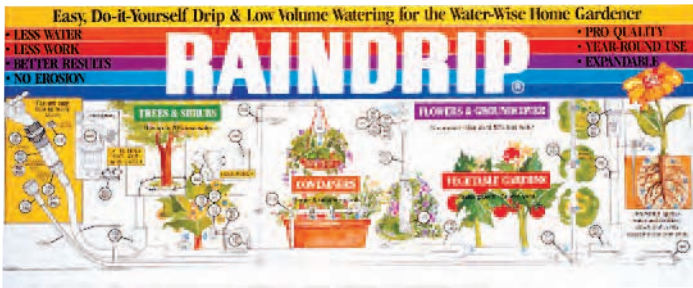

AVAILABLE SEPARATELY • INDEX

NUMBER-CODED HEADER

R705M - 4 foot color header card. Both headers correspond to RAINDRIP's, *Micro Watering Handbook*, and to coded packaged items, and show the DIY gardener how and where to use them.