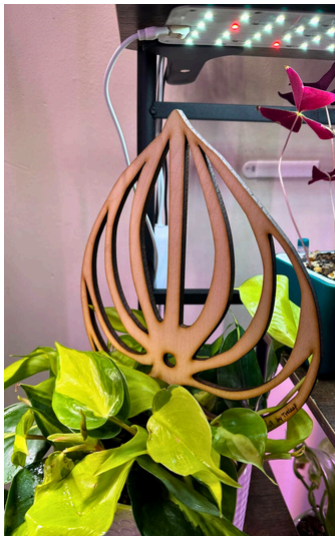

3 x Mini Peptrella

CLASSIC COLLECTION

Made from wood, sealed and coated with water resistant coatings, these are designed to prop up your plants while also becoming an accent piece.

STYLED BY CUSTOMERS

CLASSIC STAKED TRELLISES