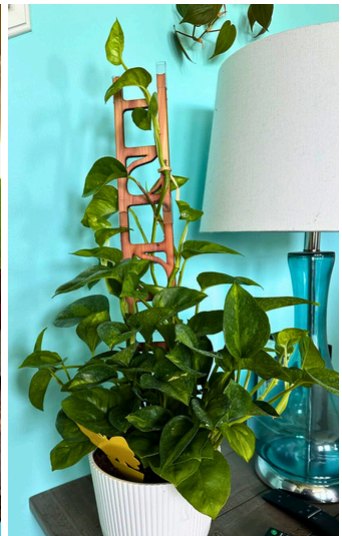

3 x Mini Peptrella

CLASSIC COLLECTION

Made from wood, sealed and coated with water resistant coatings, these are designed to prop up your plants while also becoming an accent piece.

STYLED BY CUSTOMERS

CLASSIC STAKED TRELLISES