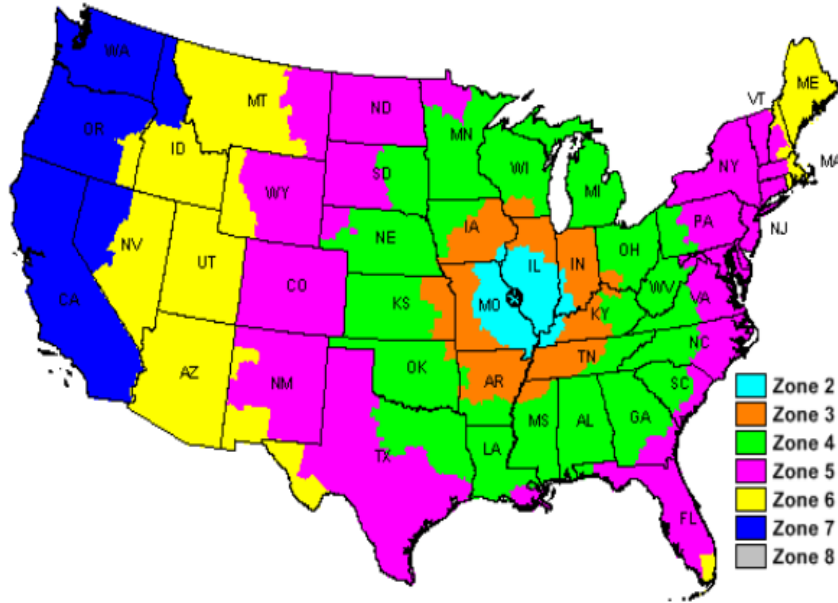

Shipping Information: F.O.B. Millstadt, IL 62260

- All shipments via FedEx, Grower Truck, or pick-up in Millstadt, IL or St. Louis Location
- Phyto Fee: Outside continental US - $250.00

• The map above is a general representation of zones, for specific zone information, please refer to fedex.com

Millstadt Trucking Delivery Frieght Chart

* Milage for Frieght begins in Milladt, IL 62260

Miles	Min. Drop	25 - 100 Trays	101 - 200 Trays	201 - 300 Trays	301 - 400 Trays	401 - 500 Trays	501 + Trays	750+ Trays
1 - 50 Miles	$75.00	$5.76	$5.49	$5.23	$4.97	$4.65	$4.39	Call For Quote
51 - 100 Miles	$135.00	$7.03	$6.76	$6.50	$6.24	$5.92	$5.66	Call For Quote
101 - 200 Miles	$275.00	$8.31	$8.04	$7.78	$7.52	$7.20	$6.94	Call For Quote
201 - 300 Miles	$425.00	$9.58	$9.31	$9.05	$8.79	$8.47	$8.21	Call For Quote
301 - 400 Miles	$650.00	$10.86	$10.58	$10.32	$10.06	$9.75	$9.49	Call For Quote
401 - 501 Miles	$850.00	$12.13	$11.86	$11.60	$11.34	$11.02	$10.76	Call For Quote
501 - 600 Miles	$1,000.00	$13.40	$13.13	$12.87	$12.61	$12.29	$12.04	Call For Quote
601 +++ Miles	Call For Quote	Call For Quote	Call For Quote	Call For Quote	Call For Quote	Call For Quote	Call For Quote	Call For Quote

Applicable Fuel Sur Charges might be added to Freight