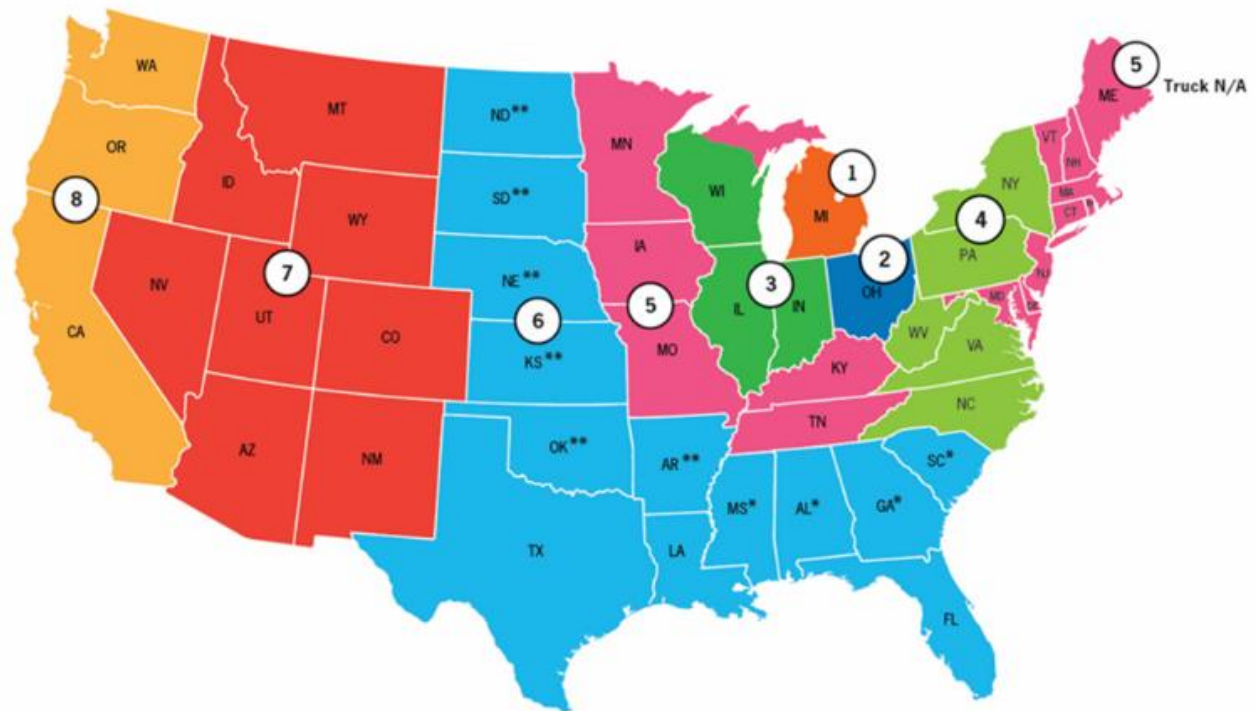

**Truck Delivery:**

-Zones 1, 3, & 5: Odd weeks 11, 13 and 15 (except ME, VT, NH, MA, CT, RI, DC, NJ, DE & MI UP)

-Zones 2 & 4: Even weeks 10, 12, and 14

-Zone 6: Week 10 (SC, GA, AL, MS)

-Zone 6: Week 11 (AR, OK, KS, NE, SD, ND)

Zone	4" 10 Pack Trays	10" Hanging Baskets
Zone 1	\$7.26	\$2.48
Zone 2	\$9.32	\$3.30
Zone 3	\$10.15	\$3.78
Zone 4	\$11.39	\$4.54
Zone 5	\$11.98	\$4.84
Zone 6	\$12.80	\$5.01
Zone 7	NA	NA
Zone 8	NA	NA
Zone 9	N/A	N/A