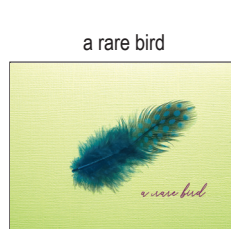

TY-0044. *Glitter*

Just want to add a little sparkle to your day

Pet Sympathy

SP-0678. *Gold metallic heart & die-cut paw print*

When one so deeply loved is gone...

...they move from our homes into our hearts with sympathy for the loss of your sweet pet

Sympathy

SY-0686. *Forget-me-not seeds*

"What once was enjoyed and deeply loved..."

"...we can never lose, for all that we love deeply becomes part of us" Helen Keller with sympathy

SY-0677. *Spotted teal feather*