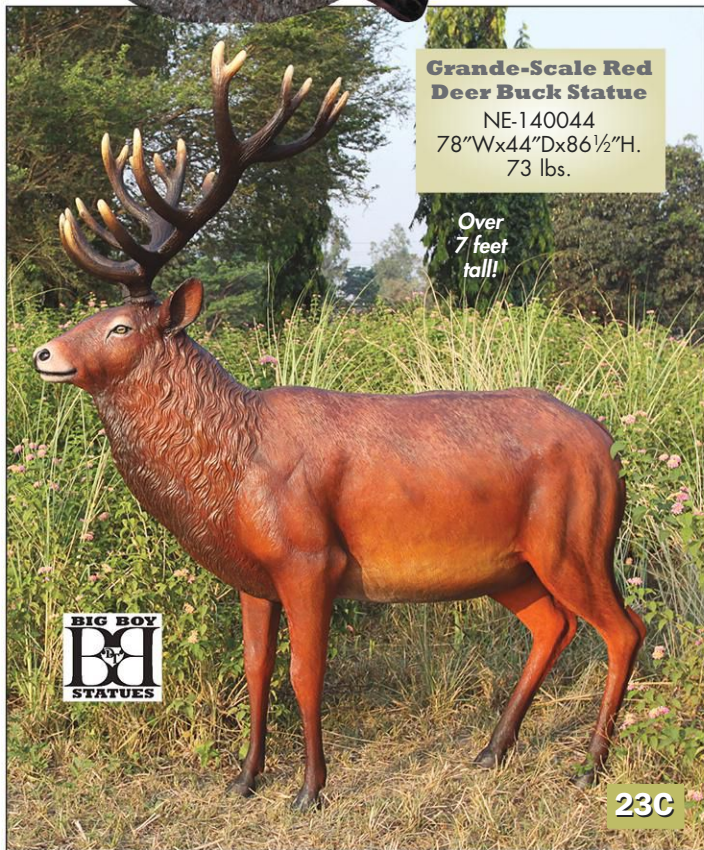

Hershel the Forest Fawn Baby Deer Statue
QM-2737500
13"Wx8"Dx6"H. 2 lbs.

HOLIDAY ANIMALS

Grande-Scale Black Forest Deer Statue
 DB-201938
 47"Wx15"Dx41"H.
 46 lbs.

Grande-Scale Red Deer Buck Statue with Base
 NE-130058
 51½"Wx34"Dx73½"H.
 76 lbs.

Over 6 feet tall!

Medium

Mother's Love Doe and Fawn Statue: Medium
 AL-20502
 9½"Wx6"Dx7"H. 2 lbs.

Large

Mother's Love Doe and Fawn Statue: Large
 QL-55949
 19"Wx12"Dx14"H. 7 lbs.

Grande-Scale Red Deer Buck Statue
 NE-140044
 78"Wx44"Dx86½"H.
 73 lbs.

Over 7 feet tall!

Foraging Fawn Baby Deer Garden Statue
 JQ-6097
 17½"Wx6½"Dx20"H.
 6 lbs.

EXCLUSIVE QUALITY DESIGNER RESIN STATUARY FOR HOME AND GARDEN

Grim Reaper Throne Chair

NE-180195
37"Wx26½"Dx51½"H.
84 lbs.