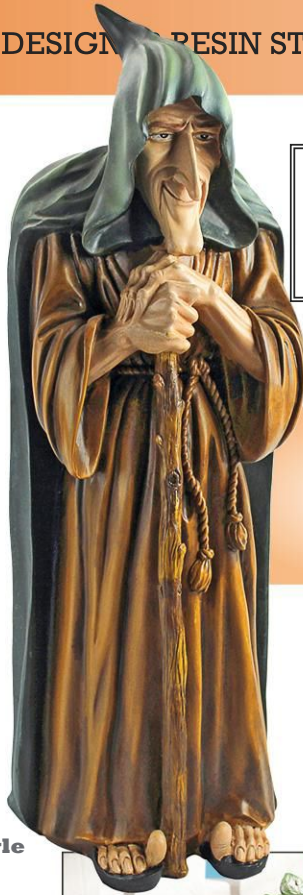

JE-11211701
16½"Wx14"Dx24"H. 19 lbs.

Silas the Gothic Gargoyle Statue: Medium

CL-5199
4½"Wx4"Dx7"H. 1 lb.

Medium

Pumpkin Patch Photo-Op Statue

NE-190075
76½"Wx32"Dx80½"H.
190 lbs.

Over 6 feet tall!

2H

Didn't find the statue you're looking for?
Many more exclusive sculptures at
DT-Wholesale.com

Nature's Wanderer Statue

NG-32751
8"Wx6"Dx21½"H.
6 lbs.

Treebeard Ent with Mystical Orb Statue

DB-383066
13½"Wx9½"Dx23½"H.
8 lbs.