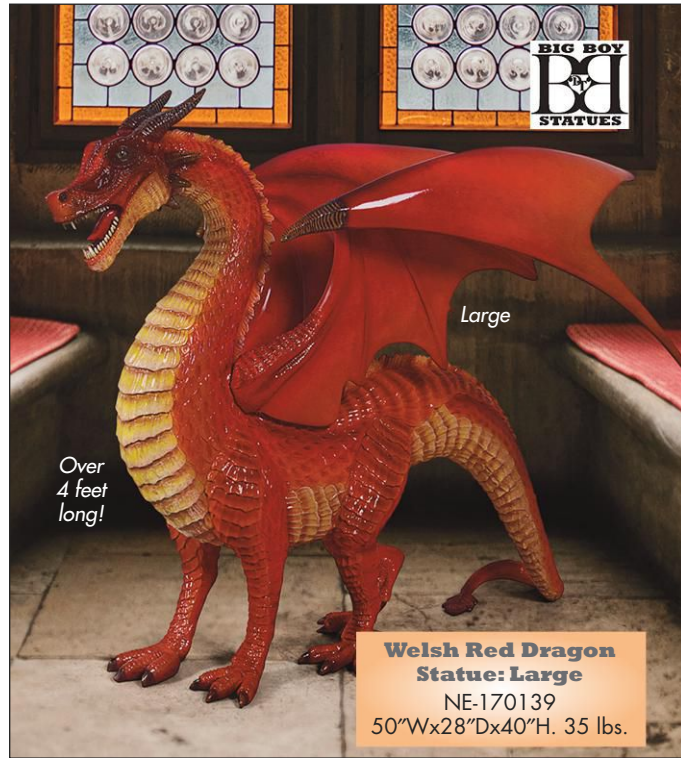

Shriek the Skeleton Statue: Large
JQ-7486
16"Wx12"Dx10½"H. 5 lbs.

Harvest of Evil Garden Scarecrow Statue
DB-383088
20½"Wx11½"Dx27"H.
17 lbs.

Large

Medium

Shriek the Skeleton Statue: Medium
JQ-4830 11"Wx6"Dx6½"H. 2 lbs.

7 feet tall!

Giant

Large

**The Papplewick Boggs
Dragon Statue: Large**
NE-190080
33"Wx27"Dx48"H. 67 lbs.

**The Papplewick Boggs
Dragon Statue: Giant**
NE-170237
58"Wx43"Dx84"H. 140 lbs.

**BIG BOY
BB
STATUES**

Large

Over
4 feet
long!

**Welsh Red Dragon
Statue: Large**
NE-170139
50"Wx28"Dx40"H. 35 lbs.

**Manchester's Cathedral
Gothic Chimera Gargoyle Statue**
NE-190048
46"Wx46"Dx74"H. 140 lbs.

**BIG BOY
BB
STATUES**