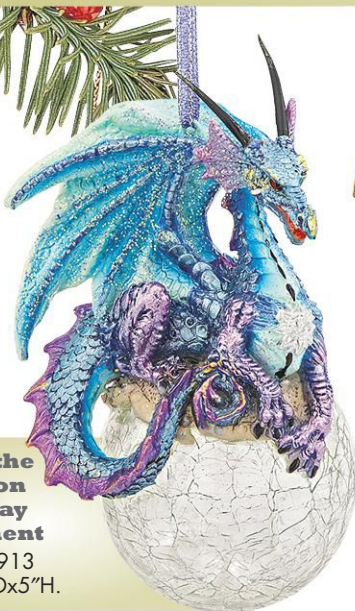

QS-292913
3½"Wx3"Dx5"H.

North Pole Dragon Holiday Ornament

QS-93522 5"Wx2"Dx6½"H.

Cane and Abel the Dragon Holiday Ornament

QS-94145
3"Wx2"Dx5"H.

The Black Coal Dragon Holiday Ornament

QS-93847
2"Wx2"Dx3"H.