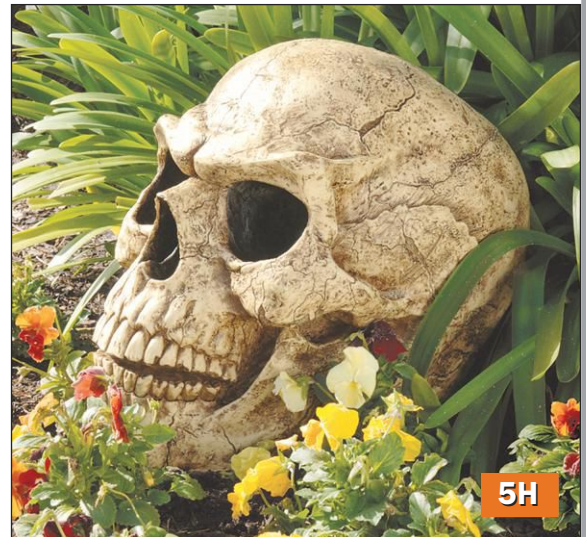

HALLOWEEN

Ready to hang from included rope.

Hanging Mega Bat Sculpture

QM-28985
6"Wx4½"Dx12"H. 2 lbs.

Ready to hang!

Demon of the Night Vampire Bat Statue

CL-6791
10½"Wx3"Dx8"H. 2 lbs.

Large

Stoker's Moors Dragon Skull Statue: Large

CL-2817
18"Wx26"Dx18½"H. 22 lbs.

Crash Landing Wicked Witch Legs Garden Stake Statue

AL-62383
10½"Wx8"Dx16½"H. 5 lbs.

Ready to hang!

Small

Stoker's Moors Dragon Skull Statue: Small

CL-2818
14"Wx19"Dx8"H.
10 lbs.

Sinister Simon Giant Skull Statue

CL-5054 13"Wx19"Dx15"H. 16 lbs.

Ready to hang!

5H