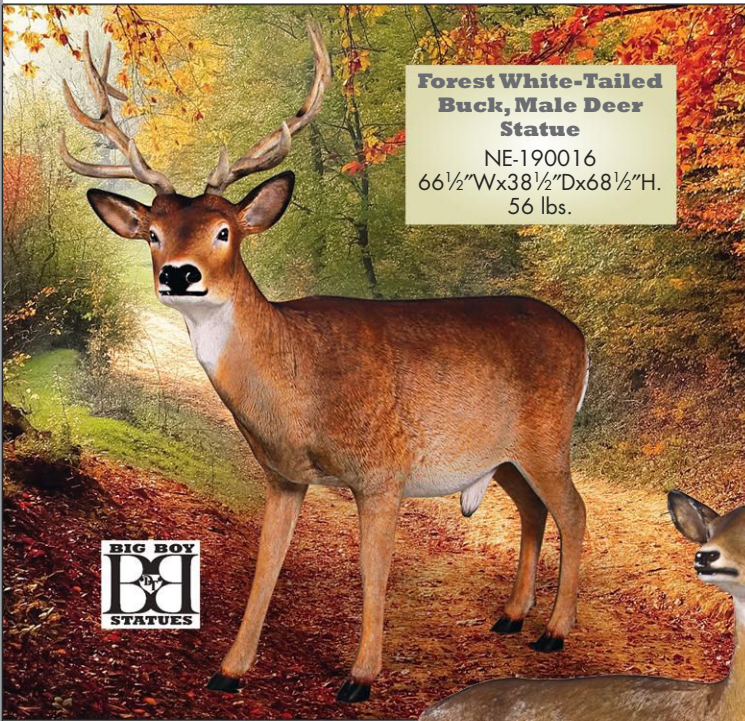

NE-867047
16"Wx41"Dx26"H.
25 lbs.

Ramses Standing Lamb Statue

QM-21056
12"Wx5½"Dx11½"H.
1 lb.

Aries Sitting Lamb Statue

QM-21057 12"Wx5"Dx7"H. 1 lb.

Merino Ewe Life-Size Sheep Statue: Head Down

NE-867046
14½"Wx39"Dx23"H.
24 lbs.

Horned Dorset Sheep Statue

JQ-6171 20"Wx8½"Dx17½"H. 8 lbs.

Merino Ewe Life-Size Lamb Statue: Standing

NE-100051
24½"Wx11½"Dx17"H.
7 lbs.

Merino Ewe Life-Size Lamb Statue: Resting

NE-110012
24"Wx14"Dx12"H.
9 lbs.