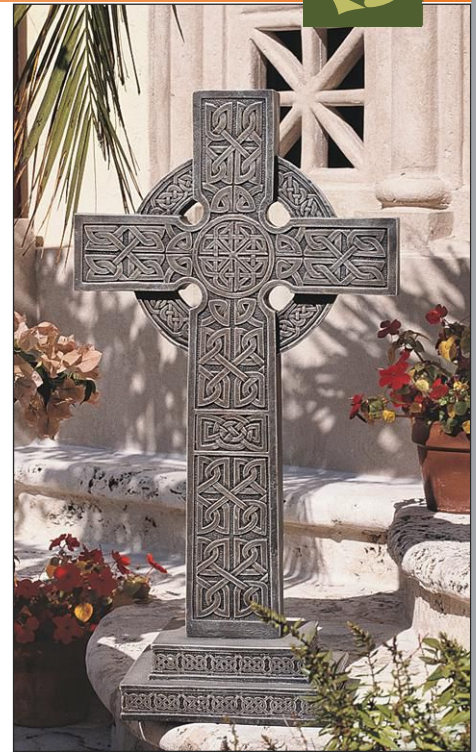

HALLOWEEN

Great for photo-ops!

Over 7 feet tall!

QL-180927
3½"Wx8"Dx12½"H.
2 lbs.

Over 4½ feet tall!

7H