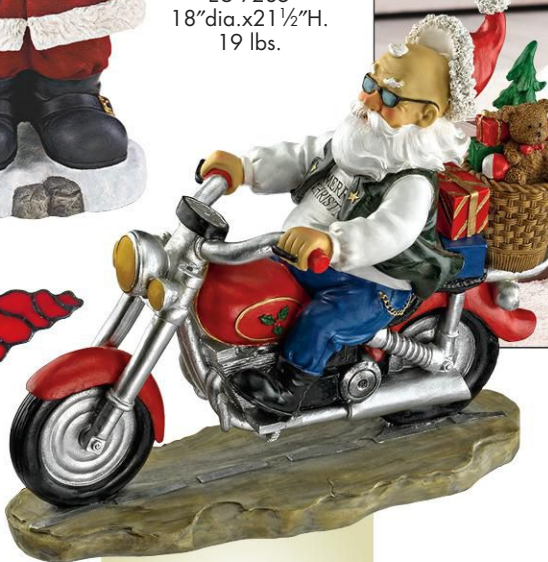

Over 4 feet tall!

Large

Stacked Santas LED Illuminated Holiday Statue

DB-383105
24"Wx20½"Dx61"H.
46 lbs.

5 feet tall!

Plays 8 Christmas Songs!

Santa's Countdown to Christmas Digital Holiday Statue

DB-477697
41"Wx11"Dx34"H. 53 lbs.

6C

Ho-Ho-Hold It Santa Mantel Stocking Holder Statue
FU-82976 9"Wx14"Dx7½"H. 3 lbs.

Santa Unwrapped Buck-Naked Father Christmas Statue

HT-685320 4"Wx3½"Dx8"H. 1 lb.

HOLIDAY

A Visit from Santa Claus Statue
EU-28288
14"Wx12"Dx32"H. 17 lbs.

Illuminated Stained Glass Christmas Tree Lamp: Large
TF-10019
11"Wx11"Dx16"H. 4 lbs.

Glass Tabletop Included.

Santa Claus Glass-Topped Sculptural Holiday Table
EU-9285
18"dia.x21½"H.
19 lbs.

Santa with a Sparkling Christmas Tree LED Illuminated Holiday Statue
DS-19739
17"Wx13"Dx32½"H. 24 lbs.

Old School Father Christmas Santa Biker Statue
QM-2821700
12½"Wx4½"Dx10½"H.
3 lbs.

Santa's Elves Shelf Sitter Statue: Emmanuel
LY-7102181 5"Wx5"Dx8½"H. 1 lb.

Santa's Elves Shelf Sitter Statue: Elijah
LY-7102142 5"Wx8"Dx9"H. 1 lb.