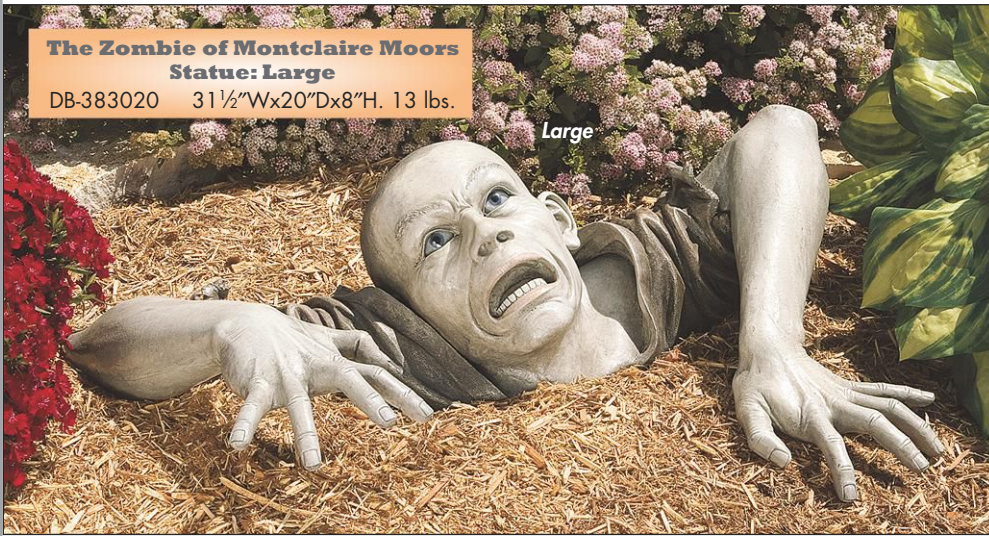

EXCLUSIVE QUALITY DESIGNER RESIN STATUARY FOR HOME AND GARDEN

DB-383020 31½"Wx20"Dx8"H. 13 lbs.

KY-47167 19"Wx11"Dx5½"H. 5 lbs.

Lost Zombie Head Statue

CL-6168
7½"Wx5½"Dx5"H. 1 lb.