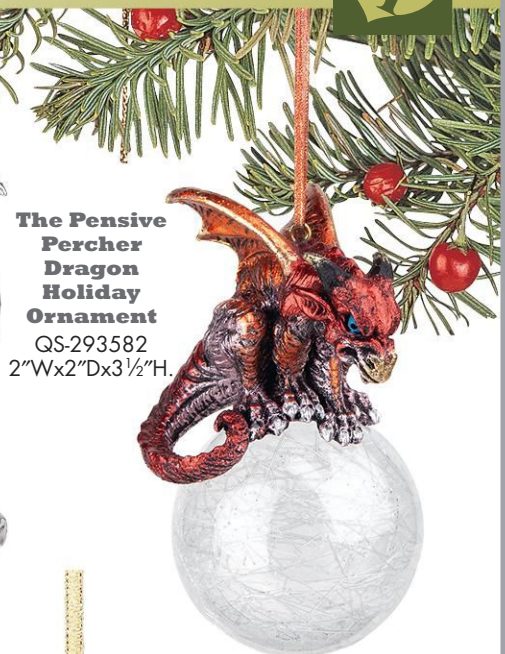

**Skelly Claus
Holiday
Ornament**

QS-23709
2½"Wx2½"Dx2½"H.

Set of
Three

**Three Dragons
of Amesbury
Holiday Ornaments: Set of Three**

QS-989557 2"Wx1½"Dx4"H.

**The Pensive
Percher
Dragon
Holiday
Ornament**

QS-293582
2"Wx2"Dx3½"H.

**Dragon
Defender of
the Ancient
Amulet
Holiday
Ornament**

QS-95406
3½"Wx1"Dx4"H.

**Bigfoot the Abominable Snowman
Yeti Holiday Ornament**

QS-583084 2"Wx2"Dx3"H.

**Hard Boiled
Dragon Holiday
Ornament**