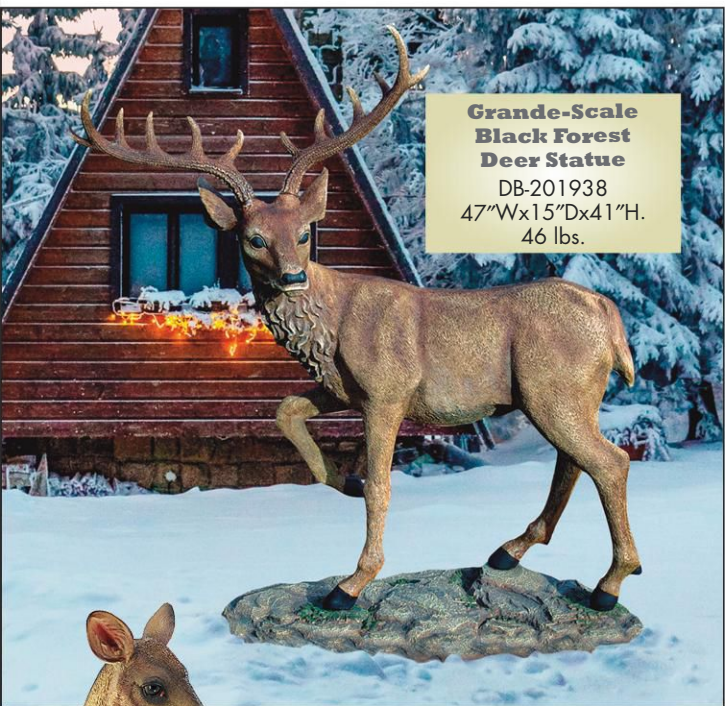

Spotted Deer Forest Fawn Statue
NE-110108
33"Wx11½"Dx31½"H.
18 lbs.

Darby the Forest Fawn Baby Deer Statue
QM-2787100
14½"Wx6"Dx9"H. 2 lbs.

Darby

Hershel

Woodland Buck Deer Statue
LY-88195
23½"Wx13"Dx37½"H.
14 lbs.

Hershel the Forest Fawn Baby Deer Statue
QM-2737500
13"Wx8"Dx6"H. 2 lbs.

HOLIDAY ANIMALS

Grande-Scale Black Forest Deer Statue
 DB-201938
 47"Wx15"Dx41"H.
 46 lbs.

Grande-Scale Red Deer Buck Statue with Base
 NE-130058
 51½"Wx34"Dx73½"H.
 76 lbs.