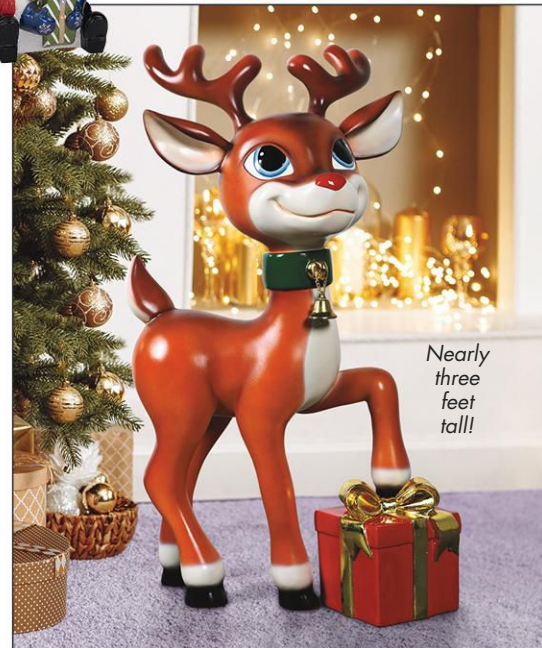

Giant

BIG BOY
STATUES

Sergeant at Arms Nutcracker Soldier Statue: Each

NE-170046
21½"Wx19"Dx72½"H. 37 lbs.

Snow Bros LED Illuminated Holiday Statue: Large

DB-18978
13½"Wx15"Dx49"H. 31 lbs.

Large

Over six feet tall!

BIG BOY
STATUES

8C

Ornament Topiary Illuminated Holiday Statue: Each

DB-477019
13½"Wx13"Dx74"H.
31 lbs.

Belle, Santa's Red-Nosed Christmas Reindeer Statue

NE-210107
20½"Wx15"Dx35"H.
15 lbs.

Nearly three feet tall!

HOLIDAY

**BIG BOY
STATUES**

Over
6 feet
tall!

**Nutcracker Guard
LED Illuminated
Holiday Statue**

DB-1411261
19"Wx17"Dx76"H.
47 lbs.

**Nutcracker Soldier
Butler Holiday
Pedestal Table**

EU-9367
12½"Wx15½"Dx36"H.
24 lbs.

Includes tray
for cookies!

**Good King Wenceslas'
Giant 12 ft Nutcracker
Guard Statue**

NE-130010
37"Wx37"Dx144½"H. 283 lbs.

**BIG BOY
STATUES**

Photo-op
on grande
porportions!
Good King
Wenceslas'
Nutcracker
is over
12 feet tall!