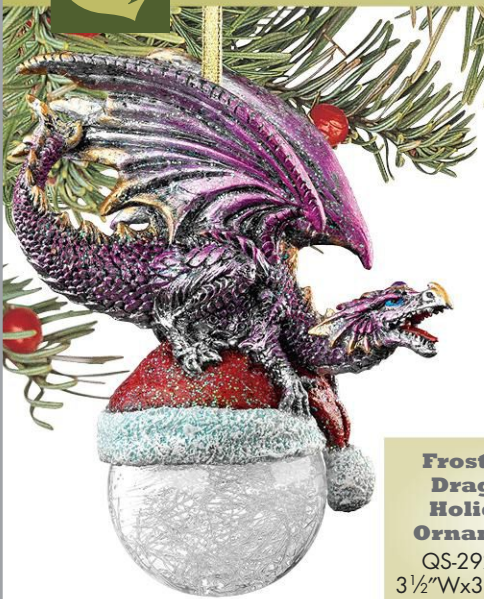

EXCLUSIVE QUALITY DESIGNER RESIN STATUARY FOR HOME AND GARDEN

Frost the Dragon Holiday Ornament

QS-292913
3½"Wx3"Dx5"H.

North Pole Dragon Holiday Ornament

QS-93522 5"Wx2"Dx6½"H.