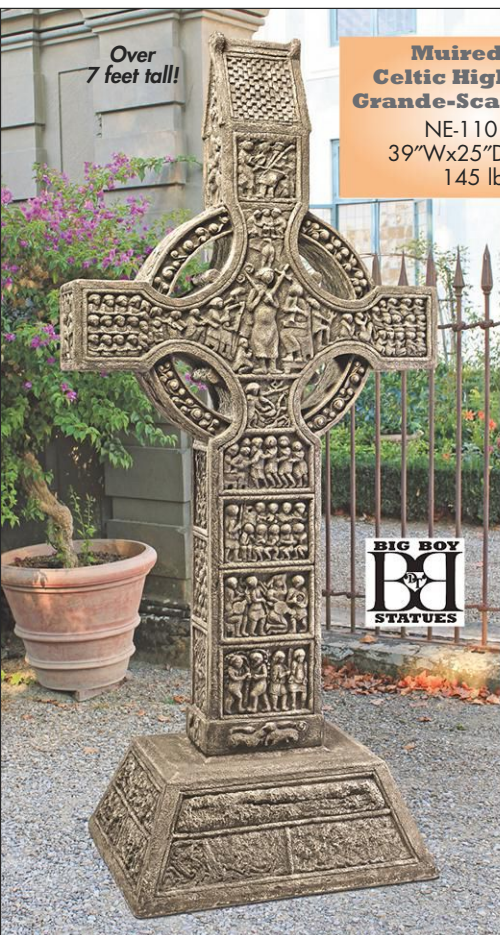

Large

Over
4 feet
long!

**Welsh Red Dragon
Statue: Large**
NE-170139
50"Wx28"Dx40"H. 35 lbs.

**Manchester's Cathedral
Gothic Chimera Gargoyle Statue**
NE-190048
46"Wx46"Dx74"H. 140 lbs.

**BIG BOY
BB
STATUES**

Over
6 feet
tall!

6H

**BIG BOY
BB
STATUES**

Over
9 feet
long!

Giant

**Welsh Red Dragon
Statue: Giant**
NE-100043
108½"Wx52½"Dx78½"H.
198 lbs.

HALLOWEEN

Great for photo-ops!

Grim Reaper Photo-Op Life-Size Statue
NE-190181 40½"Wx21"Dx87"H. 76 lbs.

Donegal Celtic High Cross Statue
DB-25692
11"Wx8"Dx22"H. 8 lbs.

Bannockburn Celtic Cross Statue
CL-3324 9½"Wx8"Dx28"H. 8 lbs.

Over 7 feet tall!