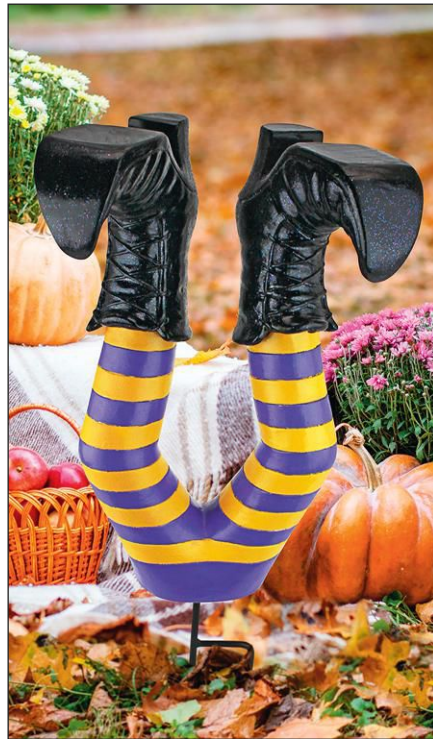

Crash Landing Wicked Witch Legs Garden Stake Statue

AL-62383
10½"Wx8"Dx16½"H. 5 lbs.