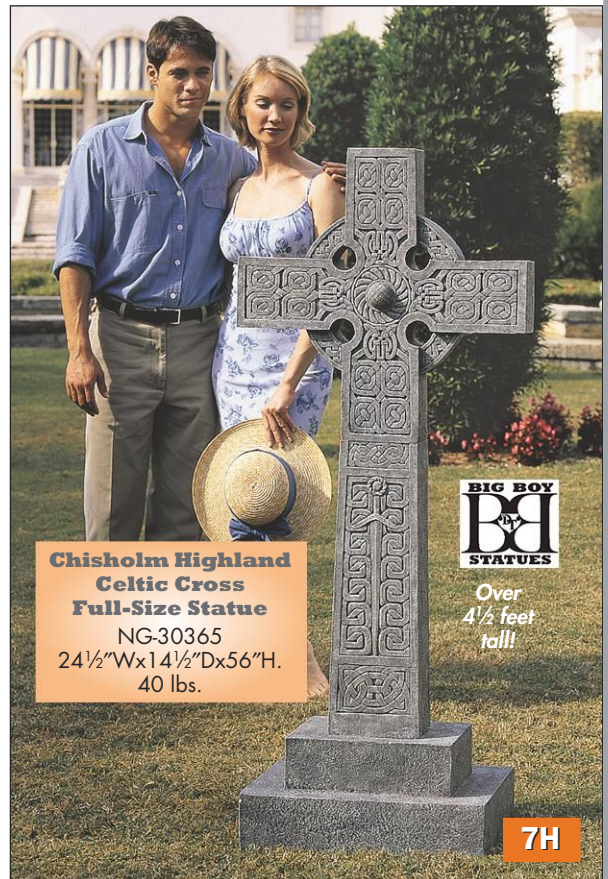

Grim Reaper Photo-Op Life-Size Statue
NE-190181 40½"Wx21"Dx87"H. 76 lbs.

Donegal Celtic High Cross Statue
DB-25692
11"Wx8"Dx22"H. 8 lbs.

Bannockburn Celtic Cross Statue
CL-3324 9½"Wx8"Dx28"H. 8 lbs.

Over 7 feet tall!

Muiredach Celtic High Cross Grande-Scale Statue
NE-110130
39"Wx25"Dx85"H.
145 lbs.

Dia de los Muertos El Perro Sugar Skull Dog Statue

QL-180927
3½"Wx8"Dx12½"H.
2 lbs.

Dia de los Muertos El Gatto Sugar Skull Cat Statue
QL-180934 5½"Wx12½"Dx10"H. 3 lbs.

Chisholm Highland Celtic Cross Full-Size Statue
NG-30365
24½"Wx14½"Dx56"H.
40 lbs.

Over 4½ feet tall!

7H

EXCLUSIVE QUALITY DESIGNER RESIN STATUARY FOR HOME AND GARDEN

The Zombie of Montclaire Moors Statue: Large