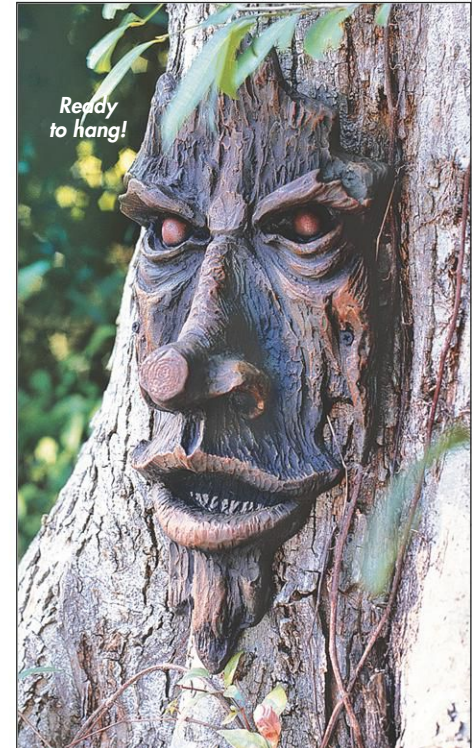

Ready to hang!

The Spirit of Nottingham Woods Greenman Tree Sculpture

DB-33001 8½"Wx3"Dx15½"H. 1 lb.