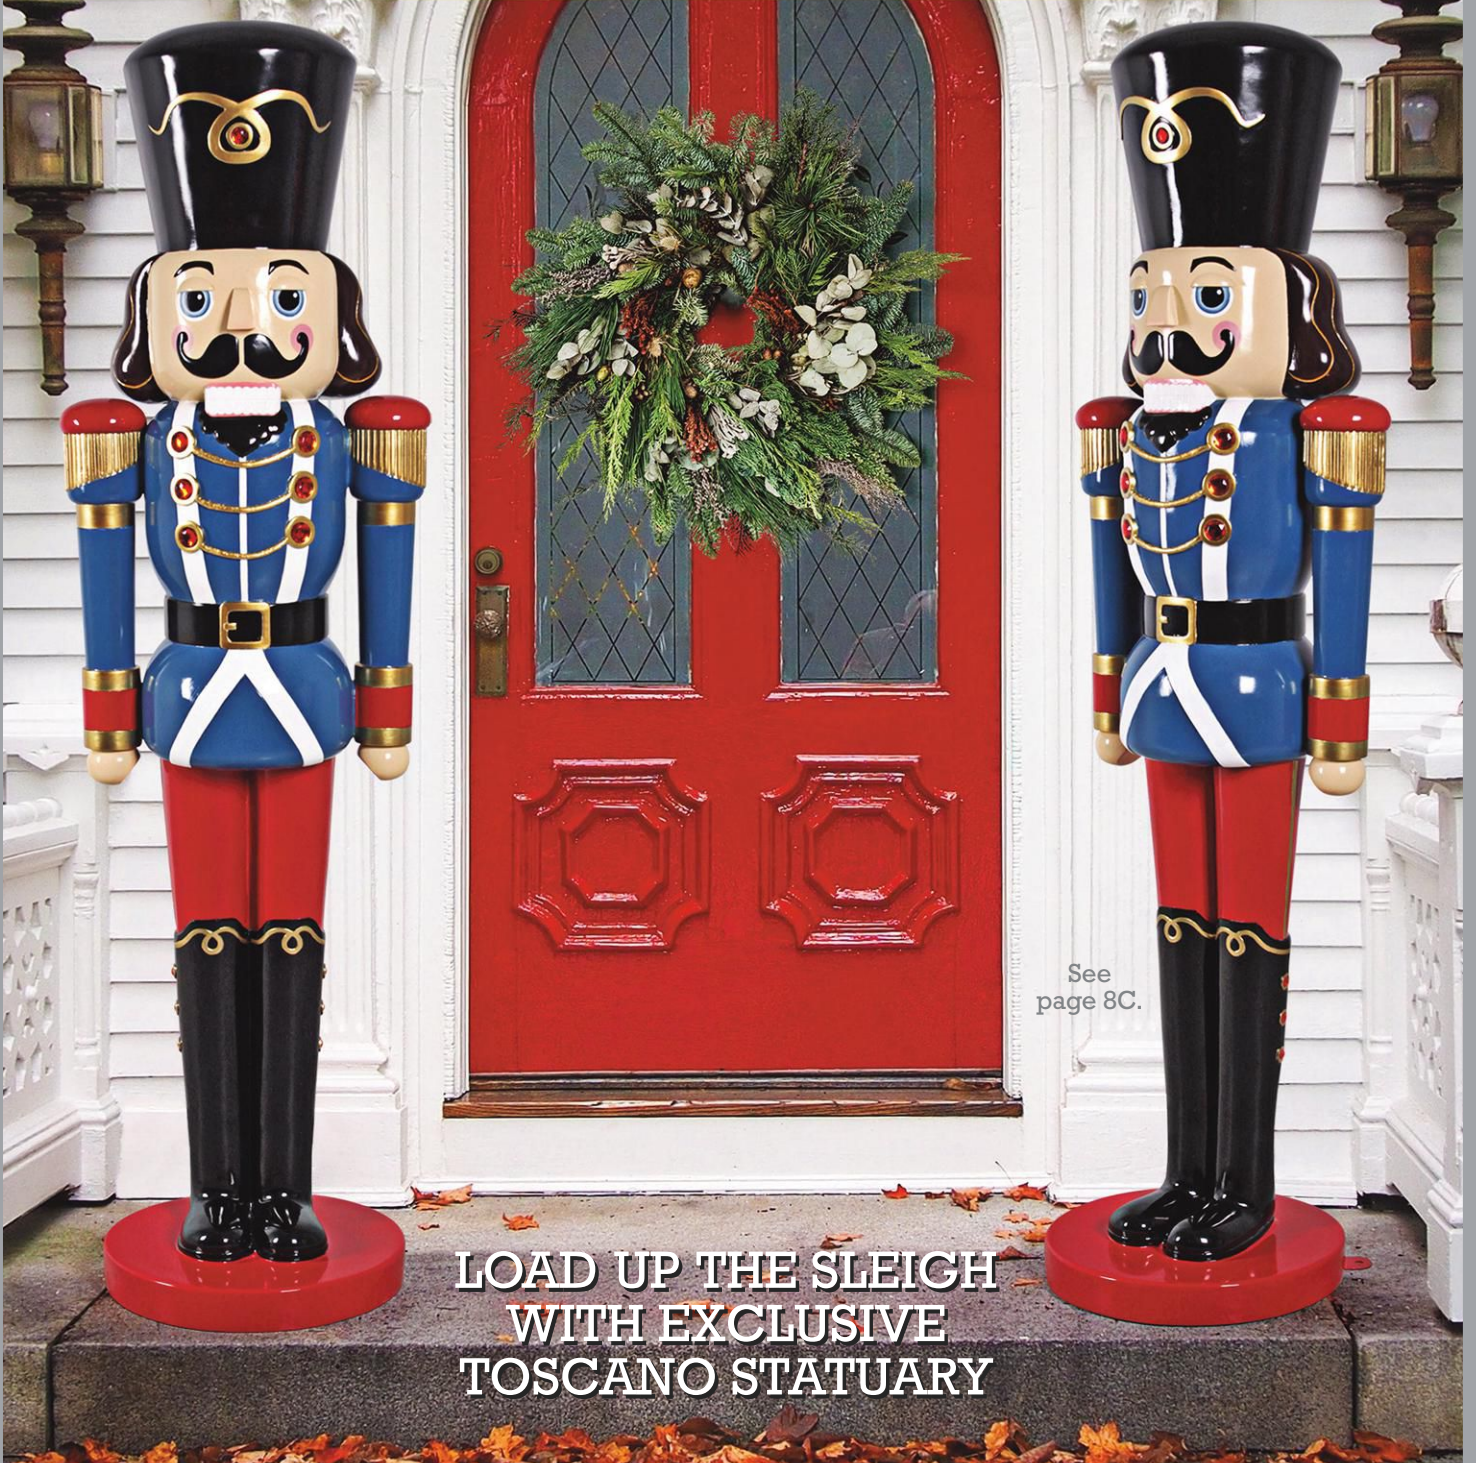

TOSCANO®

GARDEN COMMERCIAL DIVISION

Exclusive Quality Statuary and Décor for Home and Garden

See
page 8C.

LOAD UP THE SLEIGH
WITH EXCLUSIVE
TOSCANO STATUARY

CHRISTMAS CATALOG SUPPLEMENT