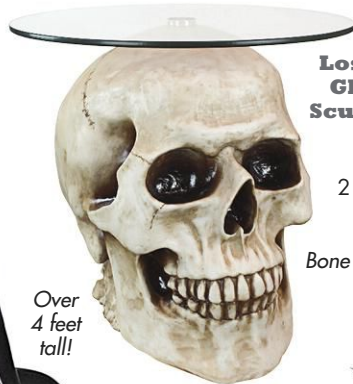

Over
4 feet
tall!

**Lost Souls Skull
Glass-Topped
Sculptural Table:
Bone**

JQ-103776
21"dia.x19½"H.
36 lbs.

Bone