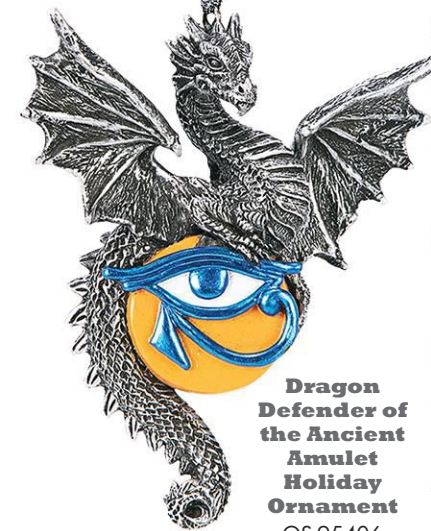

**Dragon
Defender of
the Ancient
Amulet
Holiday
Ornament**

QS-95406
3½"Wx1"Dx4"H.