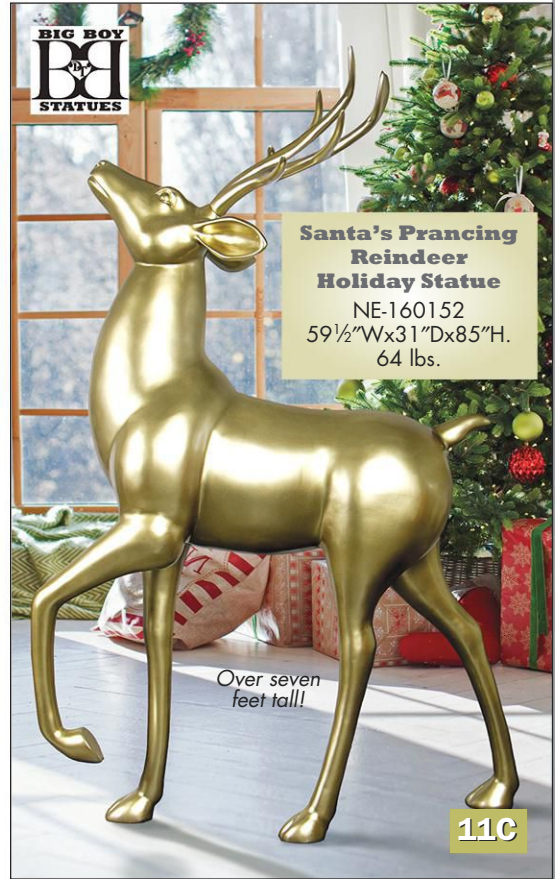

Holiday Sloth Christmas Ornament

QS-95306
3"Wx2"Dx3½"H.

Set of Three

Wiseman Alien Holiday Ornaments: Set of Three

QS-329057
1"Wx½"Dx3½"H.

Blitzer T-Rex Holiday Ornament

QS-93320
5"Wx2"Dx3½"H.

Over two feet tall!

Lantern included.

Wheezer, Santa's Keeper of the Light Holiday Gnome Statue

DS-17636 12"Wx8½"Dx25"H. 8 lbs.

In God's Grace Angel Statue

DB-383093 14½"Wx14"Dx24½"H. 10 lbs.

Santa's Prancing Reindeer Holiday Statue