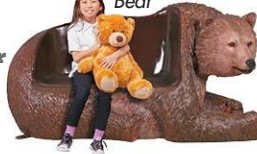

NE-867226
66"Wx63"Dx89"H. 199 lbs.

Grizzly Bear

Sitting Pretty Oversized Grizzly Bear Statue with Paw Seat

NE-130011
66"Wx63"Dx89"H.
199 lbs.

Grizzly Bear

Brawny Grizzly Bear Sculptural Bench

NE-1600172
79"Wx36"Dx38"H.
107 lbs.