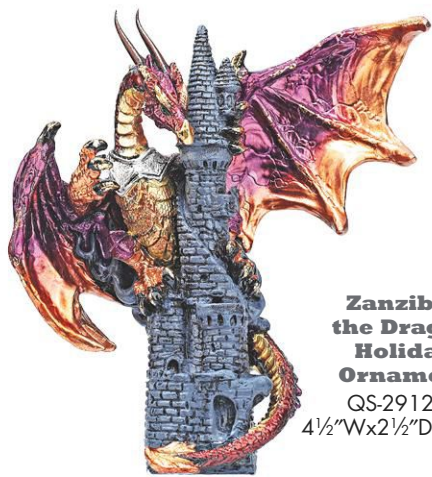

Three Dragon Virtues Holiday Ornaments: Set of Three

Zanzibar the Dragon Holiday Ornament