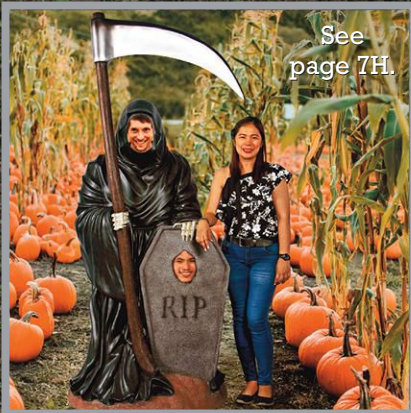

3H

design

TOSCANO®

GARDEN COMMERCIAL DIVISION

Exclusive Quality Statuary and Décor for Home and Garden

SPOOKTACULAR HALLOWEEN BOOTIQUE

Pumpkin Patch Photo-Op Statue
See page 2H.

See page 7H.