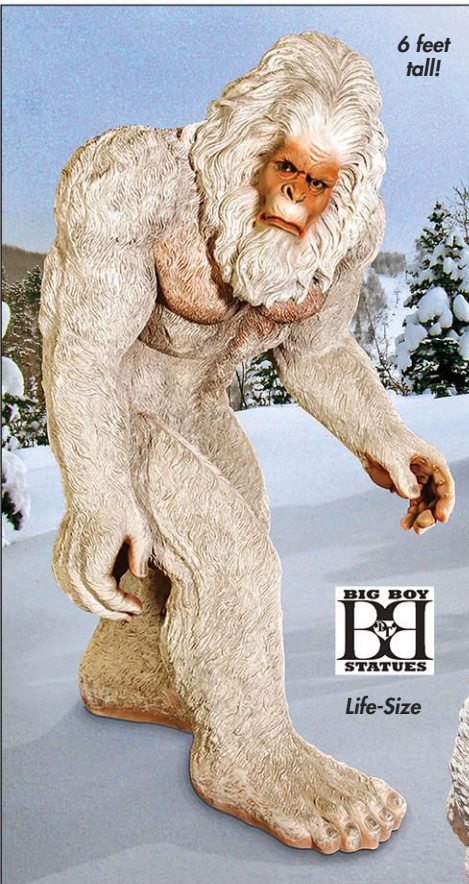

Towering Tremendous Teddy Bear Statue
NE-180057
31"Wx24"Dx36"H. 26 lbs.

3 feet tall!

Positively Penguins Statue
KY-1838
12"Wx12½"Dx19½"H. 24 lbs.

Antarctic King Penguin Statue: Grande
NE-170071
38½"Wx33"Dx72½"H.
57 lbs.

Grande

Over 6 feet tall!

Baby Penguin Triplet Statues: Set of Three
QM-2335300
4"Wx3"Dx6½"H.
1 lb.

Set of Three

Antarctic King Penguin Statue: Large
NE-100068
20"Wx17"Dx38"H.
18 lbs.

Over 3 feet tall!

Large

18C

Rockhopper Penguin Statue
NE-100067
14"Wx10½"Dx23½"H. 5 lbs.

HOLIDAY ANIMALS

6 feet tall!

Life-Size

Abominable Snowman Statue: Life-Size

NE-5110119
45"Wx38"Dx72"H. 147 lbs.

Medium

Abominable Snowman Statue: Medium

DB-5383091
12½"Wx12"Dx21"H.
9 lbs.

Large

Abominable Snowman Statue: Large

DB-5383049
19½"Wx16"Dx28½"H.
13 lbs.

Black Bear

Sitting Pretty Oversized Black Bear Statue with Paw Seat