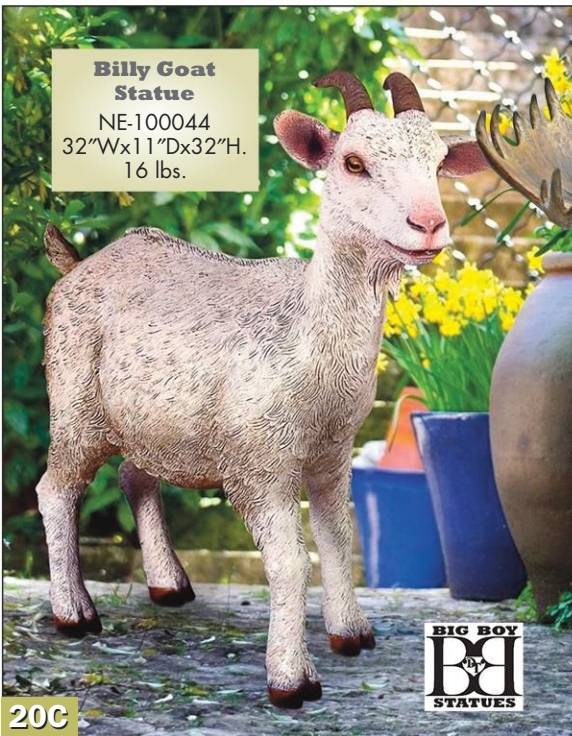

Santa hat and scarf available!
NE-130100

Great for photo-ops!

Polar Bear

Sitting Pretty Oversized Polar Bear Statue with Paw Seat

NE-130086 66"Wx63"Dx89"H.

Polar Bear on the Prowl Statue

NE-110009
76½"Wx26"Dx47"H. 84 lbs.

EXCLUSIVE QUALITY DESIGNER RESIN STATUARY FOR HOME AND GARDEN

BIG BOY
STATUES

Over 7½
feet long!

**North American
Majestic Moose
Full-Scale Statue**

NE-170211
93"Wx43½"Dx74½"H. 105 lbs.

BIG BOY
STATUES

Beast of Burden Donkey Statue

NE-80044
51"Wx18"Dx49"H. 43 lbs.

**Billy Goat
Statue**

NE-100044
32"Wx11"Dx32"H.
16 lbs.

BIG BOY
STATUES

20C

**The Moose
is Loose Statue**

QM-22090
11"Wx21"Dx18"H.
4 lbs.

**Merry Meerkat Holiday
Greeter Statue**