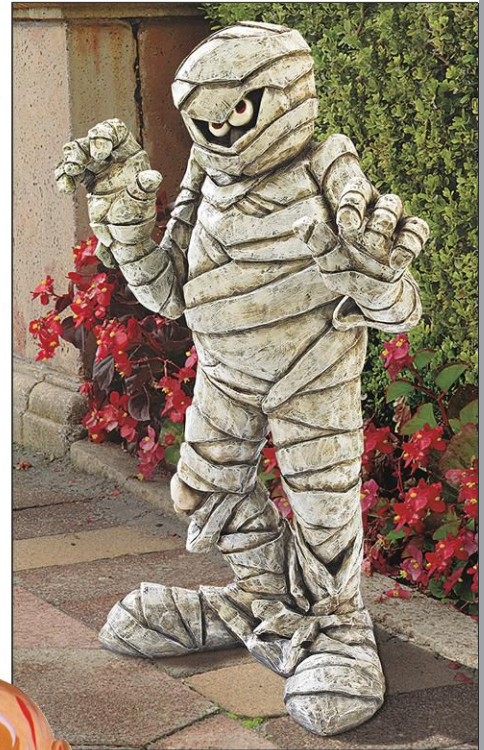

**Wrapped Too Tight
Mummy Statue**

HF-550413
13½"Wx7½"Dx21½"H. 5 lbs.

**The Dweller Below
Statue**

NG-33392 17½"dia.x10½"H. 15 lbs.