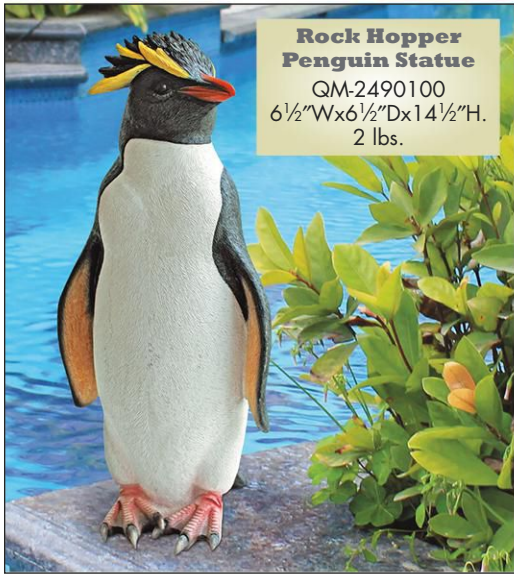

EXCLUSIVE QUALITY DESIGNER RESIN STATUARY FOR HOME AND GARDEN

Rock Hopper Penguin Statue
QM-2490100
6½"Wx6½"Dx14½"H.
2 lbs.