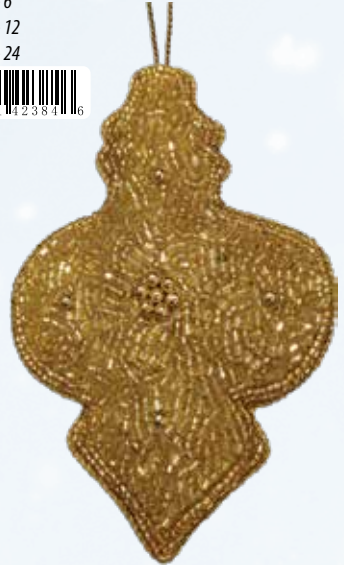

16778 Gnome Ornament 6"

Material: Fabric & Metal
Approx. 6" L x 4" W x 1.5" H
\$4.25 ea. - 6
\$4.00 ea. - 12
\$3.65 ea. - 24

16818 Gold Beaded Ornament

Material: Beads & Fabric
Approx. 4.5" L x 3.5" W x 0.75" H
\$4.00 ea. - 6
\$3.75 ea. - 12
\$3.35 ea. - 24