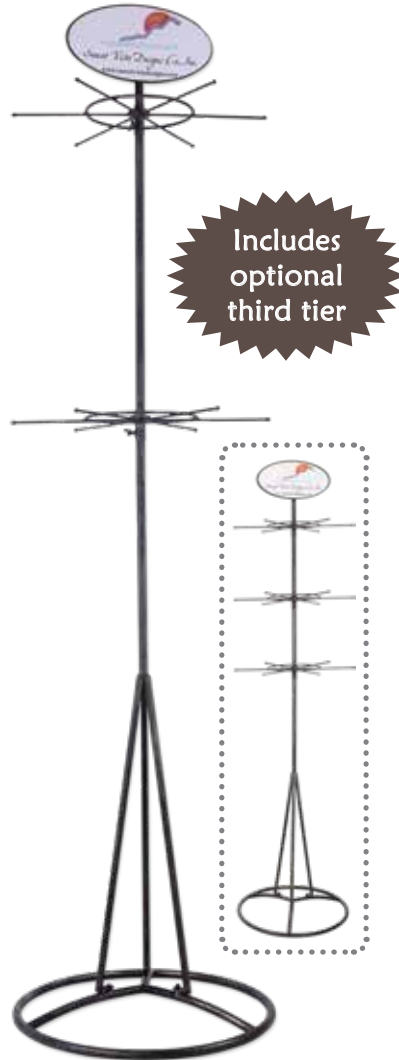

Includes optional third tier

Products not included.

52031 Wind Chime Display

Material: Metal
Approx. 84.75"L x 47.5"W x 24"H
\$165.00 ea. - 1
\$165.00 ea. - 1

Buy \$1,600.00 in CHIMES only to receive this display (#52031) for free