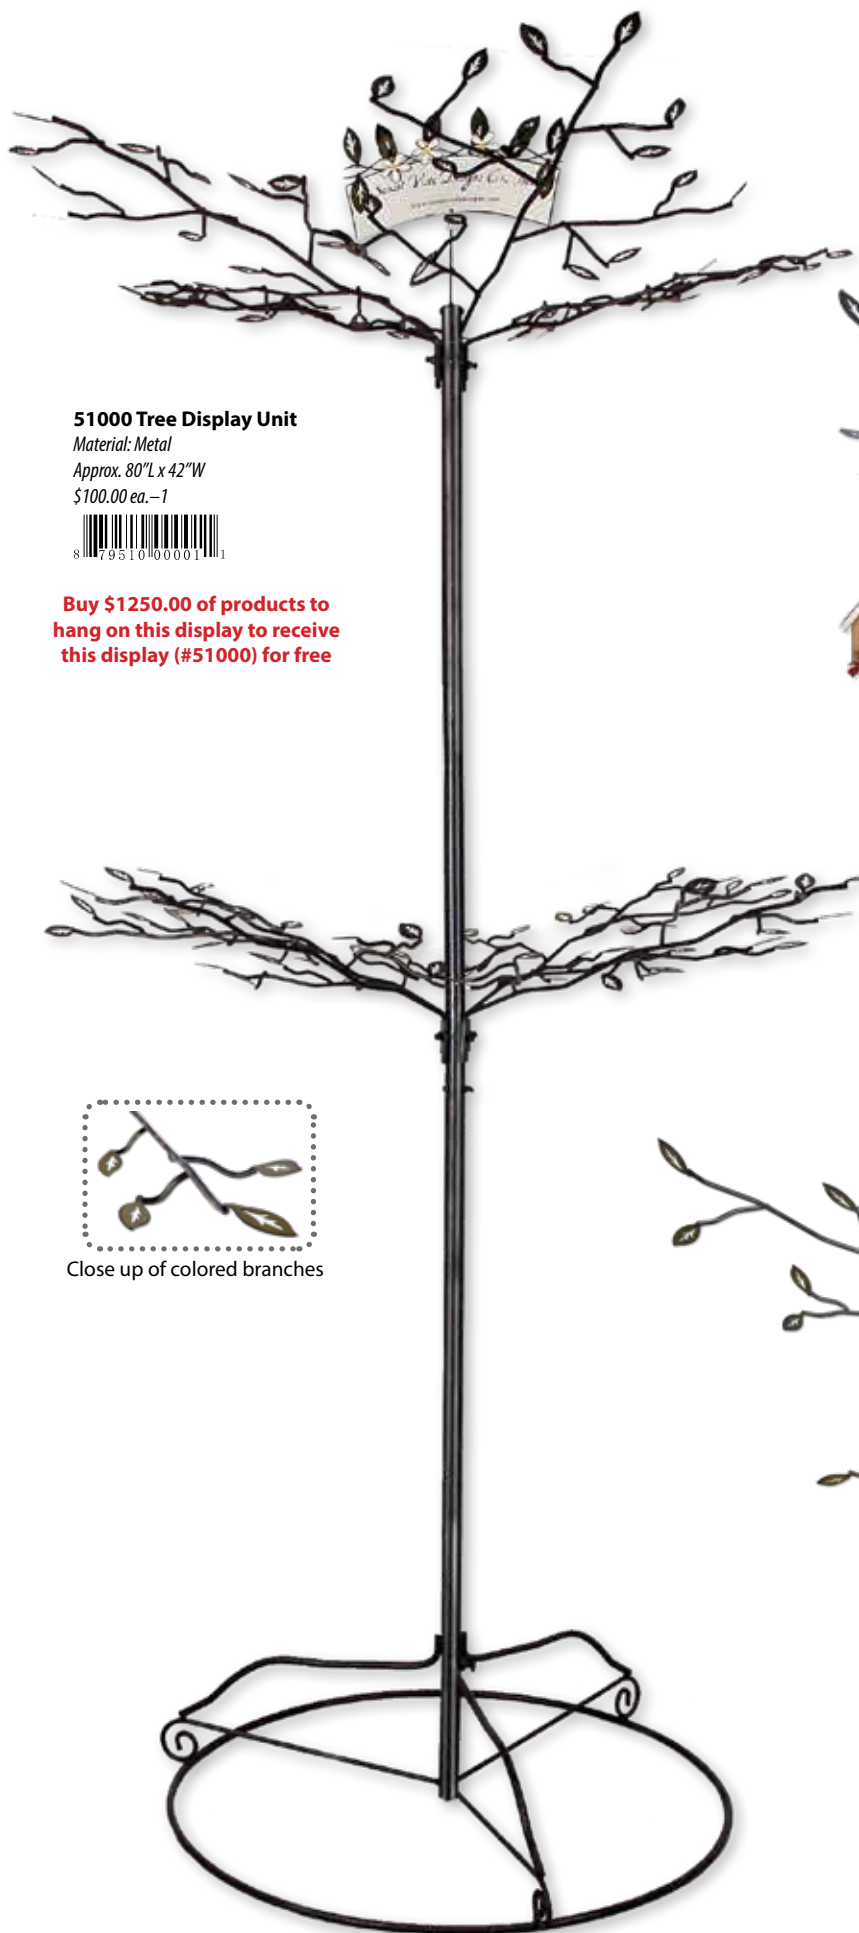

51000 Tree Display Unit
Material: Metal
Approx. 80"L x 42"W
$100.00 ea.-1

Buy $1250.00 of products to hang on this display to receive this display (#51000) for free

51002 20" Branch Display Unit
Material: Metal
Approx. 20"L x 18"W
$16.50 ea.-1