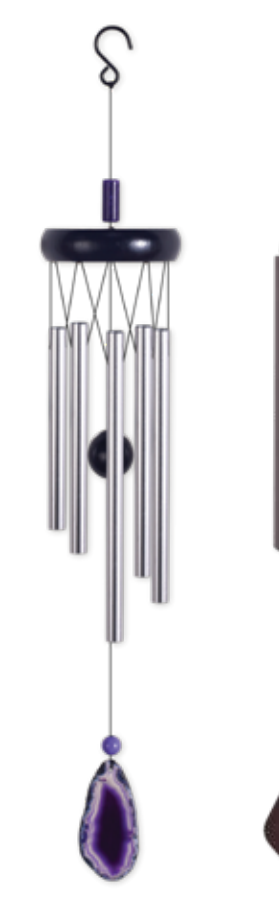

94206 Wind Bell Blue Agate 23"
Material: Aluminum & Agate
Approx. 23"L x 4"W x 4"H
$17.00 ea. - 2
$15.50 ea. - 6
$13.50 ea. - 12

93258 Purple Agate Chime 20"
Material: Wood, Aluminum & Agate
Approx. 20"L x 2.5"W x 2.5"H
$8.25 ea. - 4
$7.75 ea. - 12
$7.00 ea. - 24