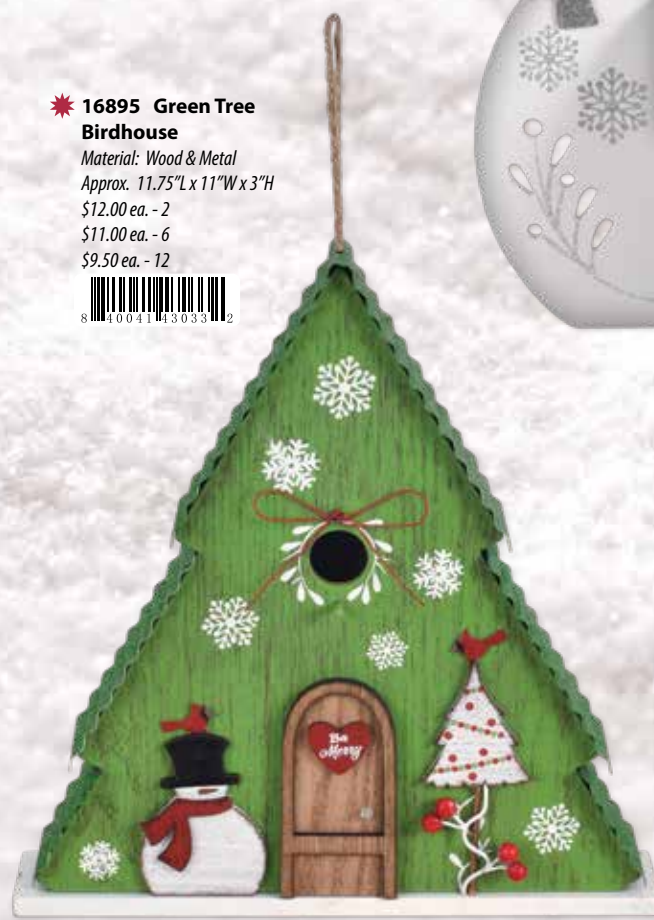

* 16895 Green Tree Birdhouse
Material: Wood & Metal
Approx. 11.75"L x 11"W x 3"H
$12.00 ea. - 2
$11.00 ea. - 6
$9.50 ea. - 12