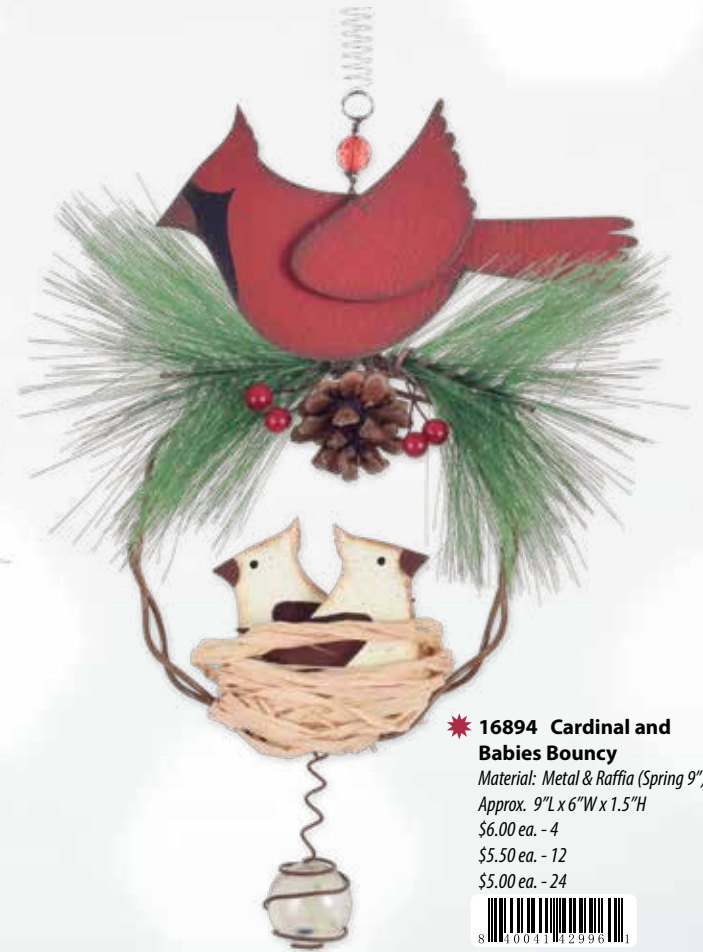

* 16893 Cardinal and Babies Ornament
Material: Metal & Raffia
Approx. 9.25"L x 6"W x 1.5"H
$5.50 ea. - 4
$5.00 ea. - 12
$4.50 ea. - 36

* 16894 Cardinal and Babies Bouncy
Material: Metal & Raffia (Spring 9")
Approx. 9"L x 6"W x 1.5"H
$6.00 ea. - 4
$5.50 ea. - 12
$5.00 ea. - 24

* 16865 Chubby Santa Dog Ornament
Material: Metal
Approx. 10"L x 6"W x 0.5"H
$4.50 ea. - 6
$4.25 ea. - 12
$3.75 ea. - 24