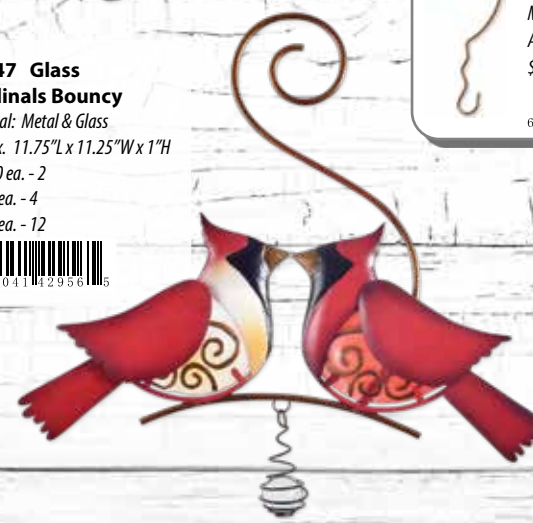

15880 Ornament Garland 72"
Material: Metal
Approx. 72"L x 5.25"W x 1.25"H
$16.00 ea. - 2
$14.50 ea. - 6
$12.50 ea. - 12

Full View

16676 Cardinal Garland 78"
Material: Metal
Approx. 78.75"L x 8"W x 0.5"H
$12.00 ea. - 2
$11.00 ea. - 6
$10.00 ea. - 12

Full View

*16846 Glass Cardinals Bouncy
Material: Metal & Glass
Approx. 14.75"L x 8"W x 1"H
$10.00 ea. - 2
$9.00 ea. - 4
$8.00 ea. - 12

*16847 Glass Cardinals Bouncy
Material: Metal & Glass
Approx. 11.75"L x 11.25"W x 1"H
$10.00 ea. - 2
$9.00 ea. - 4
$8.00 ea. - 12

37431 Copper Swirl Hook
Material: Metal
Approx. 8.5"L x 4"W
$1.50 ea. - 12

16706 Cardinal Welcome Stake 42"
Material: Metal
Approx. 42.5"L x 12"W x 1"H
$14.00 ea. - 2
$12.50 ea. - 6
$11.00 ea. - 12

16677 Cardinal Welcome Dangler 23"
Material: Metal
Approx. 23.25"L x 8.25"W x 1.25"H
$11.00 ea. - 2
$10.00 ea. - 6
$9.00 ea. - 12

16099 Cardinal House Welcome Sign
Material: Metal
Approx. 20.25"L x 14.75"W x 1.25"H
$19.50 ea. - 2
$17.50 ea. - 4
$15.25 ea. - 12