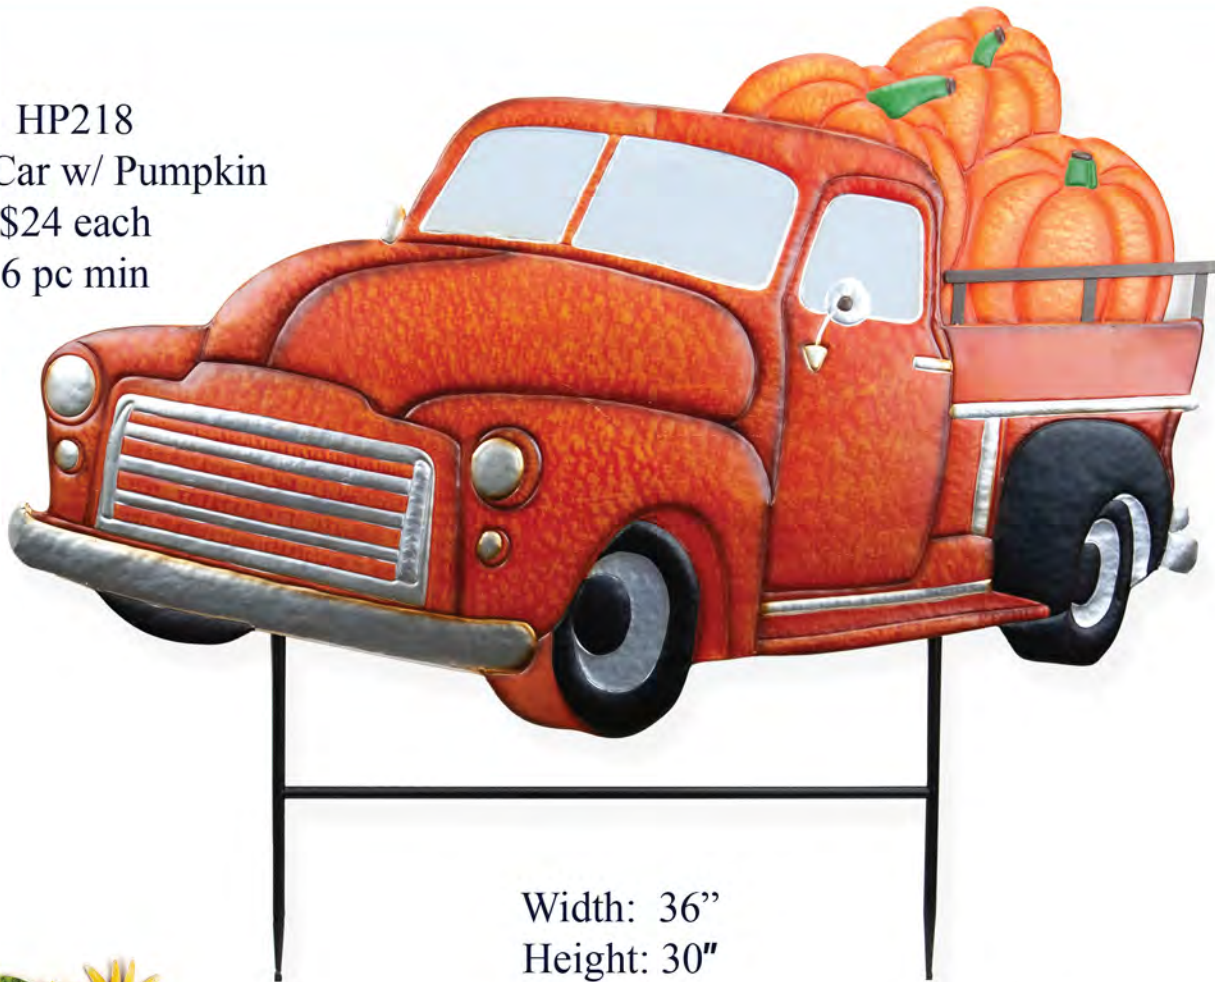

HP218
 Giant Car w/ Pumpkin
 \$24 each
 6 pc min

Width: 36"
 Height: 30"

HP201
 Scarecrow
 Stake
 \$18 each
 6pc min
 Height: 38"

HP214 24½"
 Boo Stake
 \$9 each
 12pc min

HP234
 Metal
 Pilgrim
 Stake
 \$15 each
 6pc min
 Height: 36"