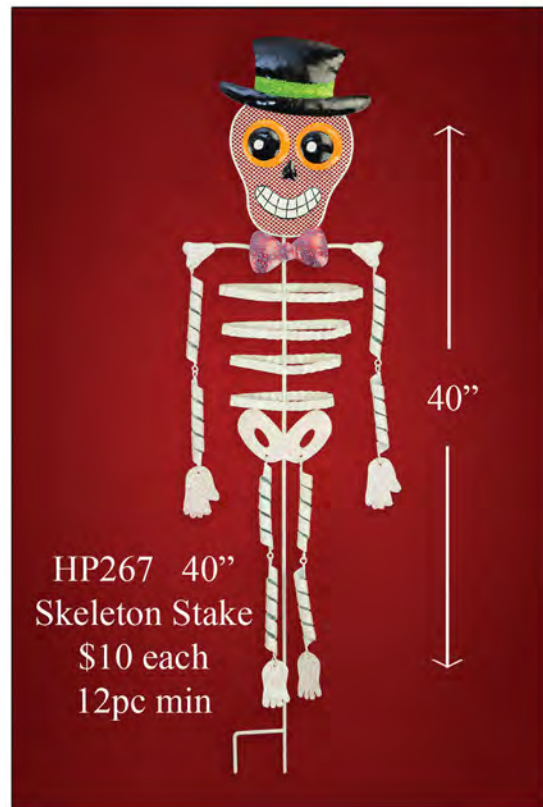

HP267 40"
Skeleton Stake
$10 each
12pc min