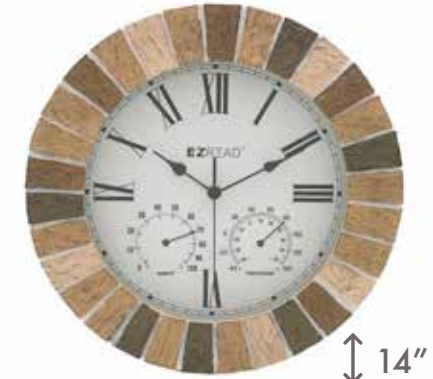

↕ 14"

14" Stone Clock (4 pack)
850-0052