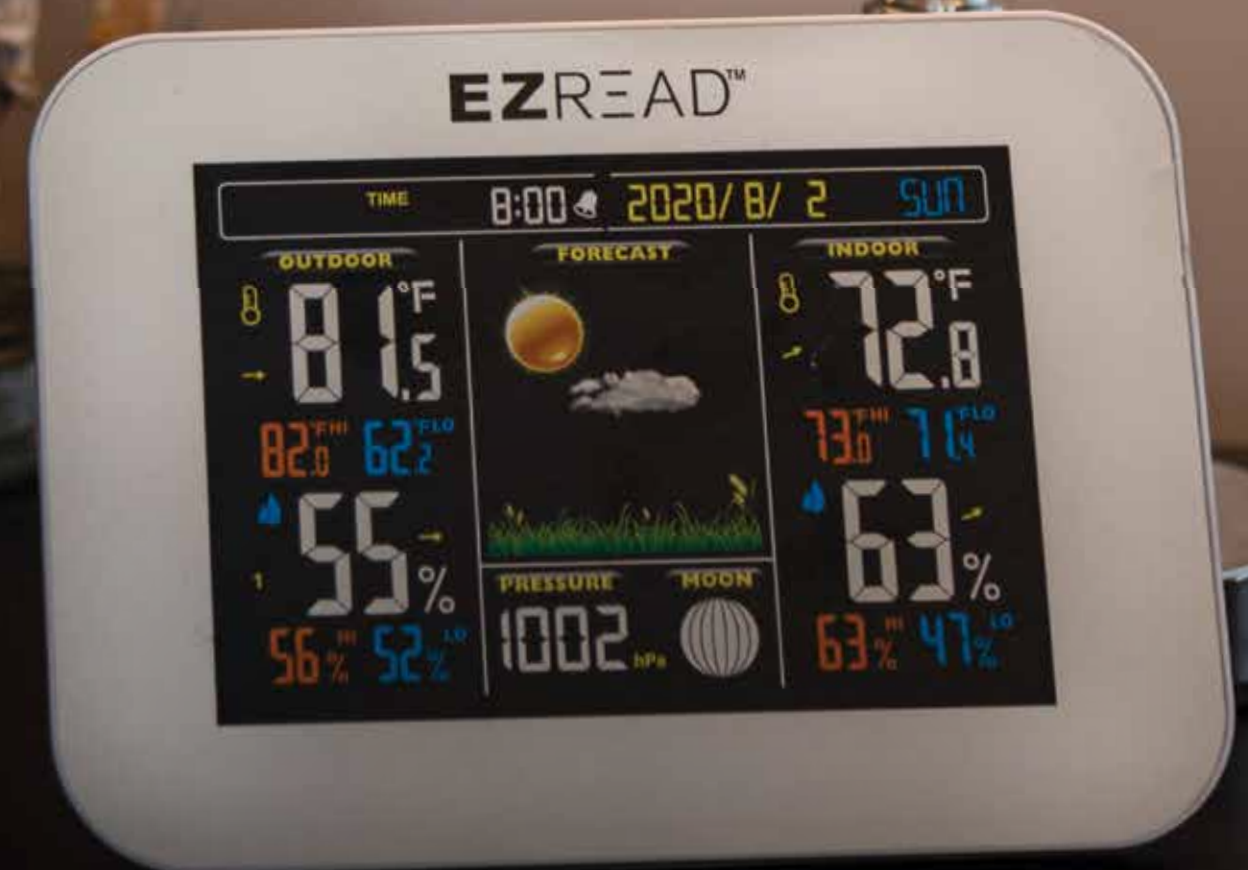

DIGITAL Thermometers

DIGITAL THERMOMETERS

Designed for precision and accuracy, our digital thermometers fit seamlessly into your home or office. The design features large numbers and a temperature reading to the nearest tenth of a degree.