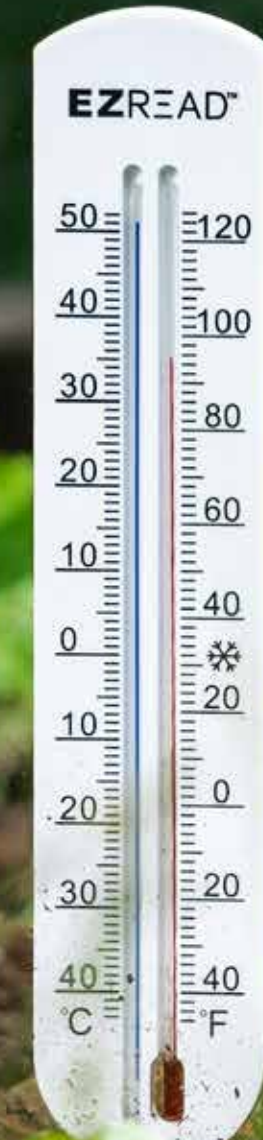

THERMOMETERS

Whether you're looking for a classic or modern style, our thermometers are accurate and easy to read. The unique designs fit into the landscape of a backyard or the decor of a home.