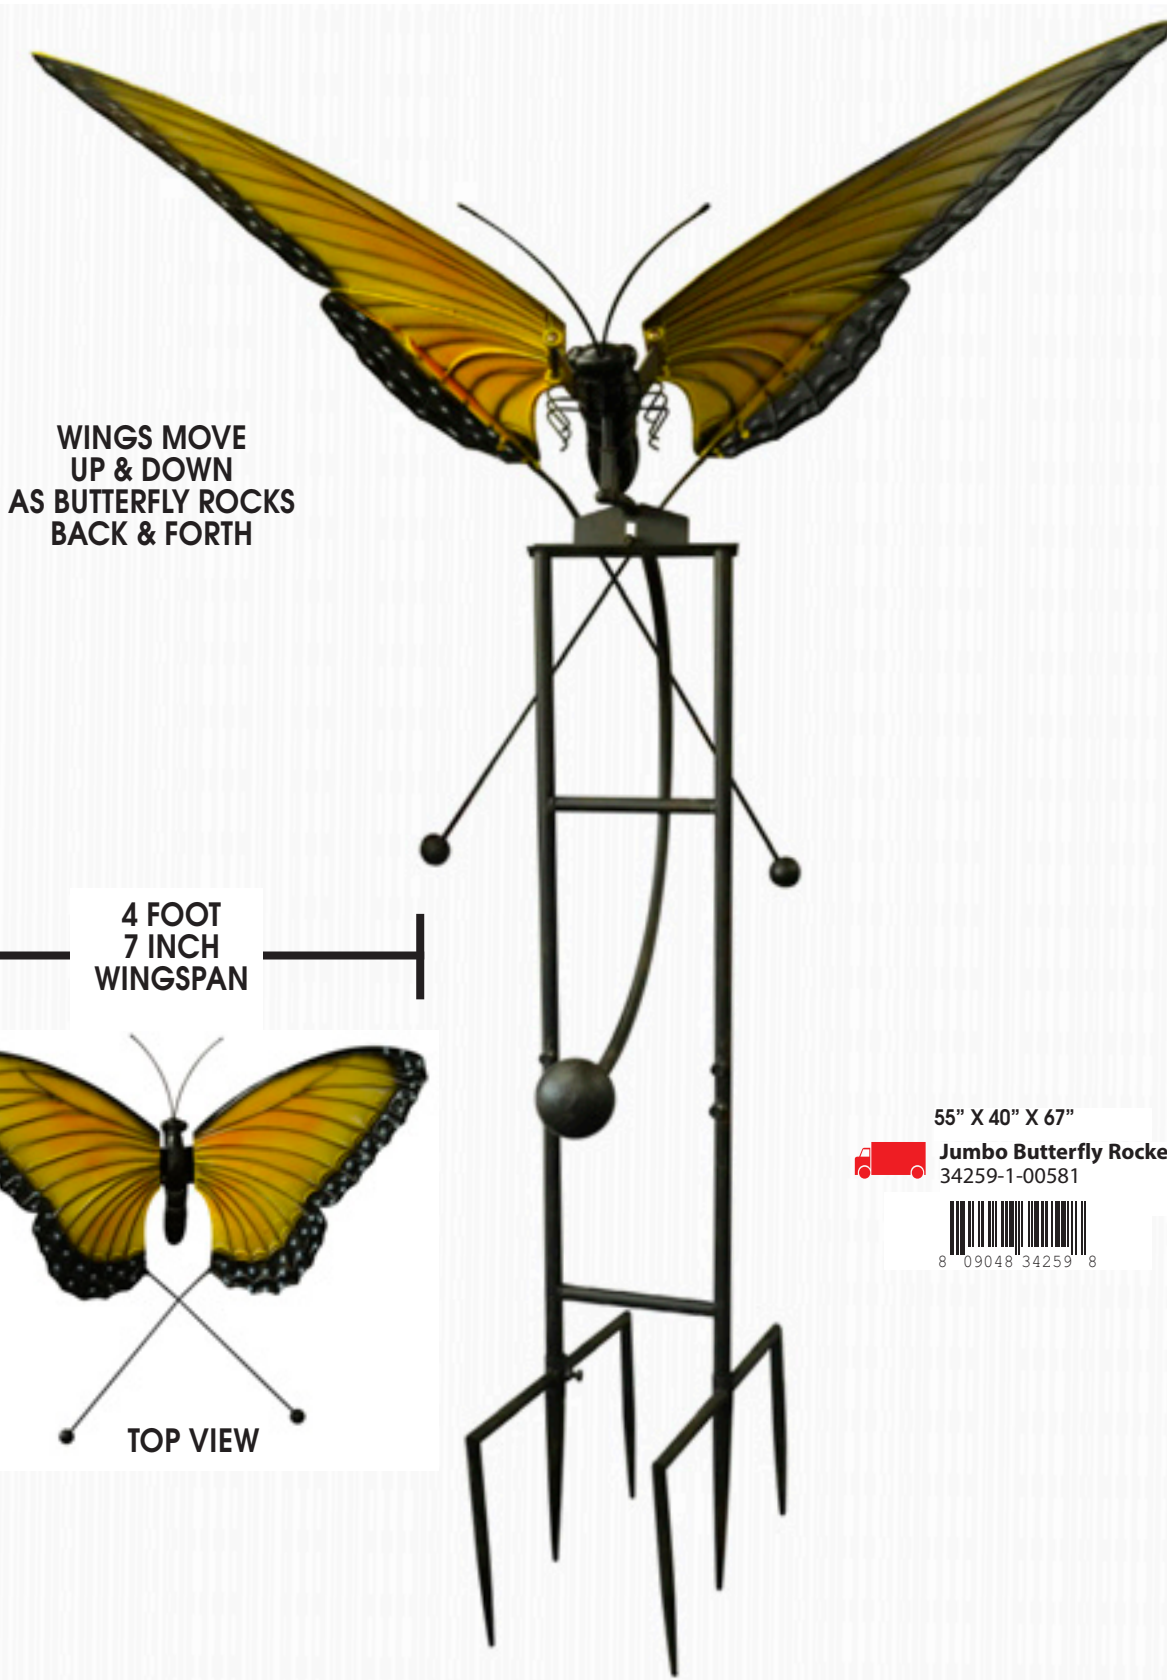

19" X 39" X 58.5"

Rooster Rocker
34361-2-05701

8 09048 34361 8

HEAVY DUTY
2 PRONG STAKE

30" X 67" X 79"

Jumbo Rooster Rocker
34362-1-05732

8 09048 34362 5

HEAVY DUTY
DOUBLE 3 PRONG STAKE

Jumbo Butterfly Rocker Stake

METAL • DOUBLE 3 PRONG STAKE • WINGS MOVE UP AND DOWN WITH ROCKING MOTION

ROCKER STAKES

WINGS MOVE UP & DOWN AS BUTTERFLY ROCKS BACK & FORTH

4 FOOT 7 INCH WINGSPAN

TOP VIEW

55" X 40" X 67"