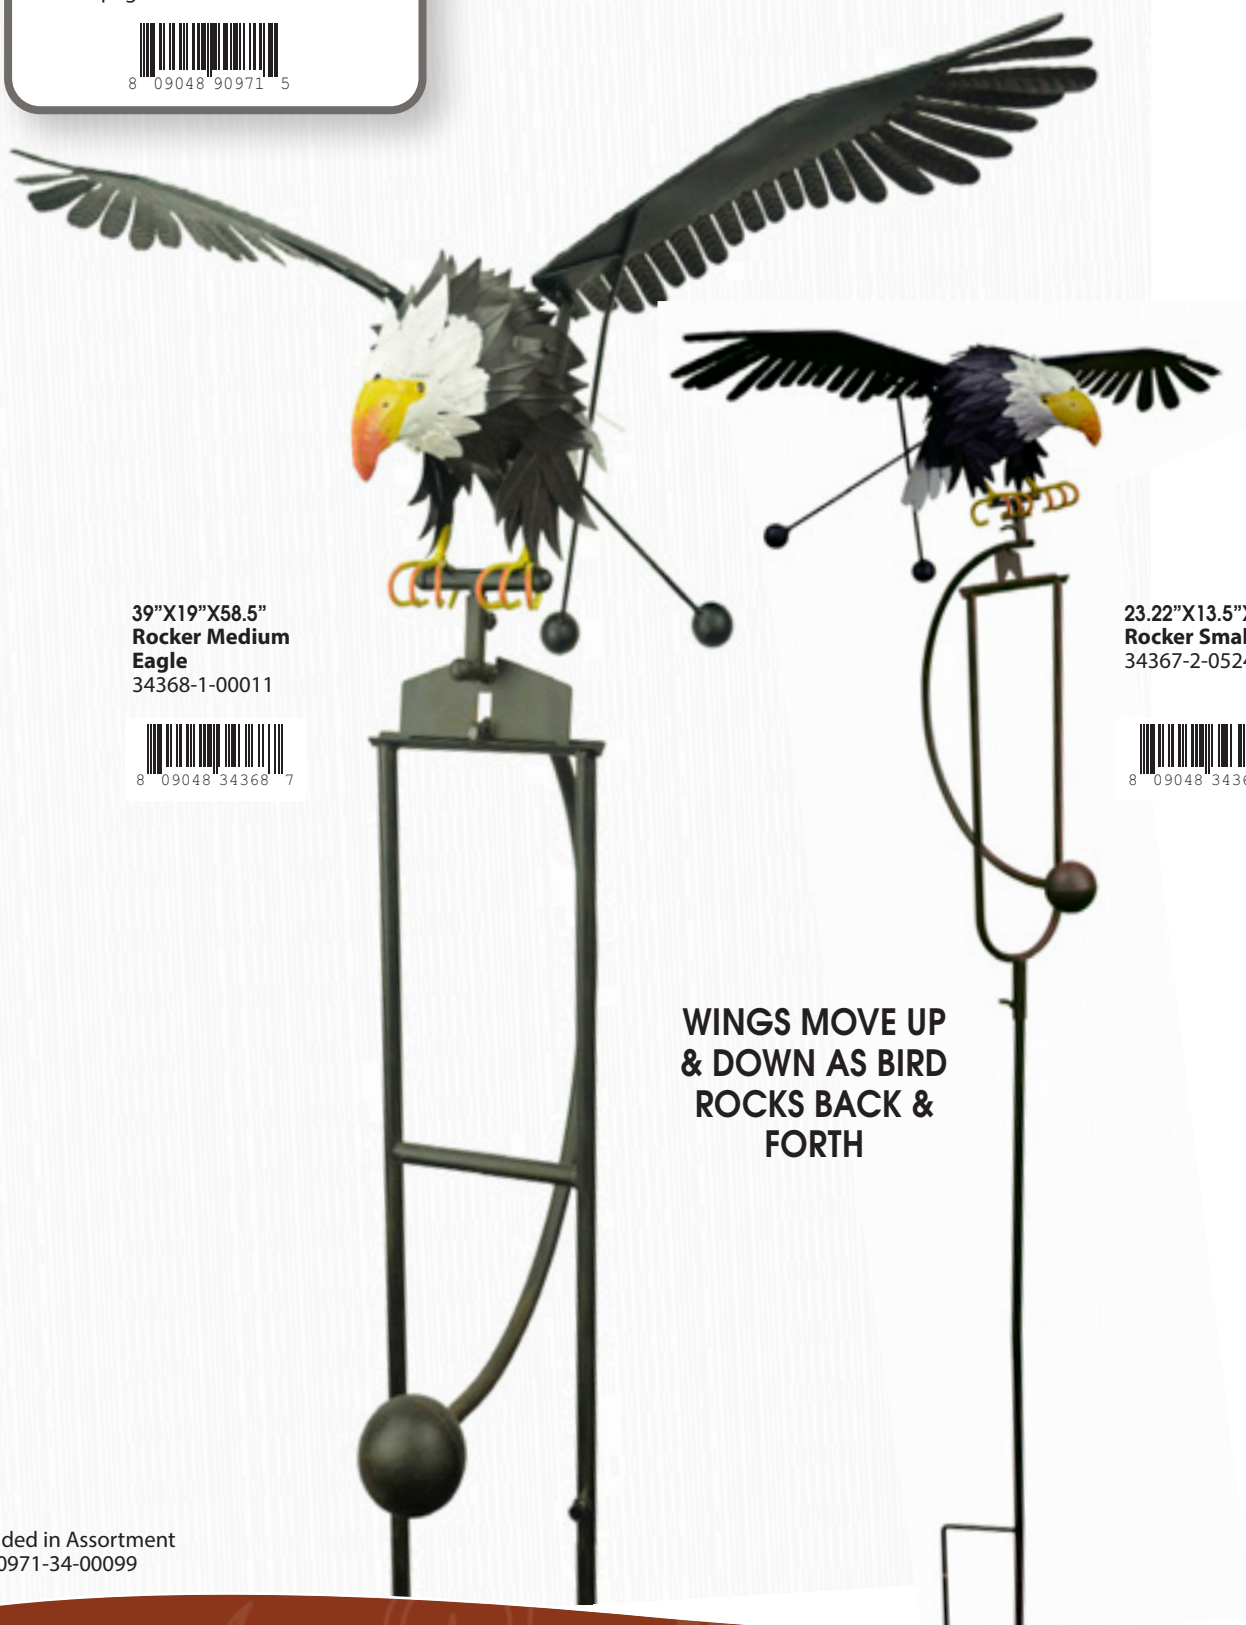

WINGS MOVE
UP & DOWN
AS EAGLE ROCKS
BACK & FORTH

38.5" X 66" X 74"

Jumbo Eagle Rocker
34389-1-00002

8 09048 34389 2

YOUR PRICE:
\$ 990.00

Rocker Assortment

90971-34-00099

- Includes 34 pieces
- Small Eagle included in assortment.
- See page 213 for full assortment.

8 09048 90971 5

Eagle Rocker Stakes

METAL • HEAVY DUTY STAKES • WINGS MOVE UP AND DOWN WITH ROCKING MOTION

39"X19"X58.5"
Rocker Medium
Eagle
34368-1-00011

8 09048 34368 7

23.22"X13.5"X51.57"
Rocker Small Eagle*
34367-2-0524

8 09048 34367 0

**WINGS MOVE UP
& DOWN AS BIRD
ROCKS BACK &
FORTH**

*Included in Assortment
90971-34-00099

Large Rocker Stakes

METAL • WINGS MOVE UP AND DOWN WITH ROCKING MOTION • HEAVY DUTY 2-PRONG STAKE