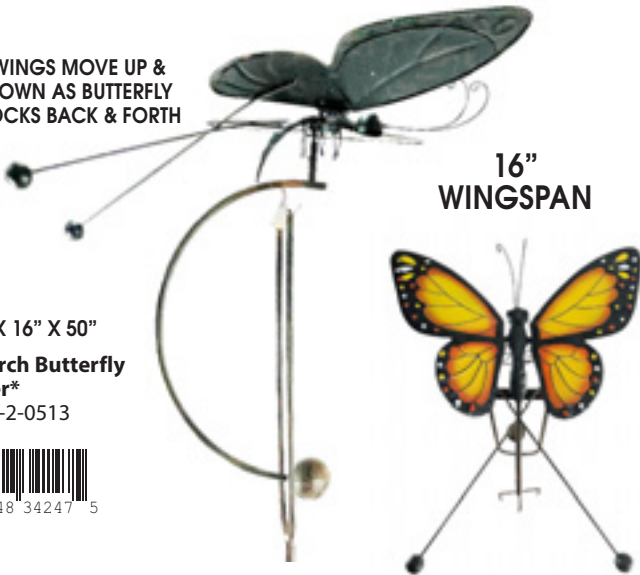

*Included in Assortment
90971-34-00099

Rocker Stakes

METAL • 4 PRONG BASE STAKE

16-PC ASSORTMENT
34390-16-00034

16"
WINGSPAN

WINGS MOVE UP &
DOWN AS CARDINAL
ROCKS BACK &
FORTH

11" X 16" X 54"
Cardinal*
34222-2-0052

ROCKER
POLE
INCLUDED
WITH EACH
DESIGN

11" X 5" X 51"
Crow Rocker*
34381-2-0042

WINGS MOVE UP &
DOWN AS BUTTERFLY
ROCKS BACK & FORTH

16"
WINGSPAN

18.5" X 16" X 50"
Monarch Butterfly
Rocker*
34247-2-0513

9.5" X 5" X 55"
Owl Rocker*
34382-2-0042