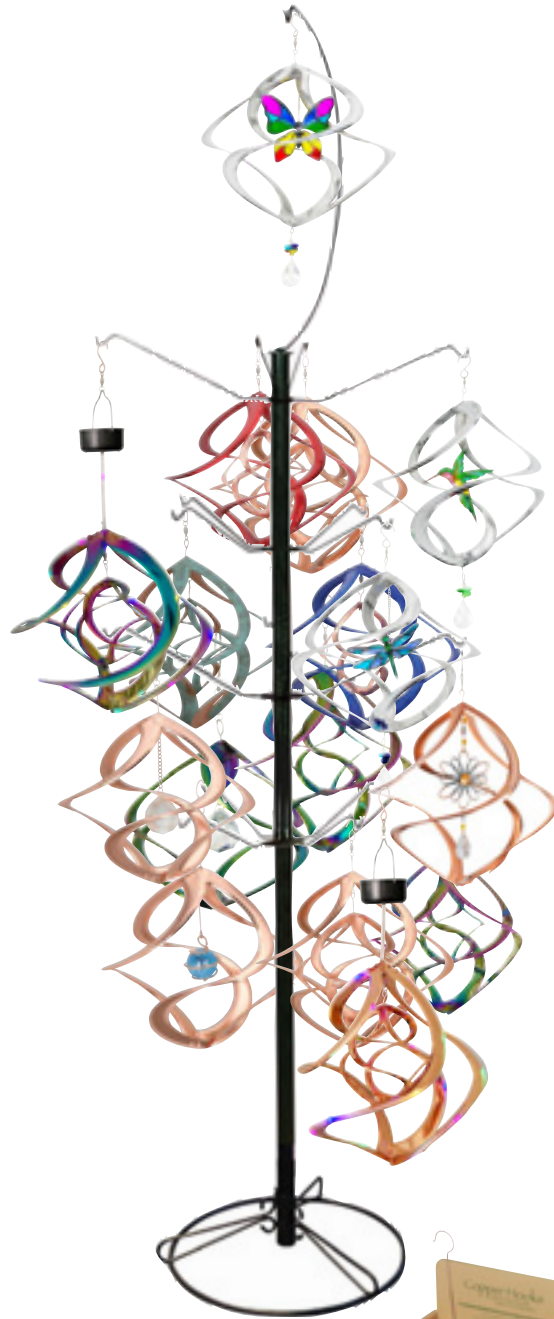

$ 1,192.00   **YOUR PRICE:**
VALUE   **$ 1,117.00**

Cosmix™ Starter Assortment
31000-A-00711
• Includes 57 pieces
• Includes 12 Rotating Motors
• Includes 36 piece Copper Hooks
• Free Display (09901) if requested

8 09048 99930 3