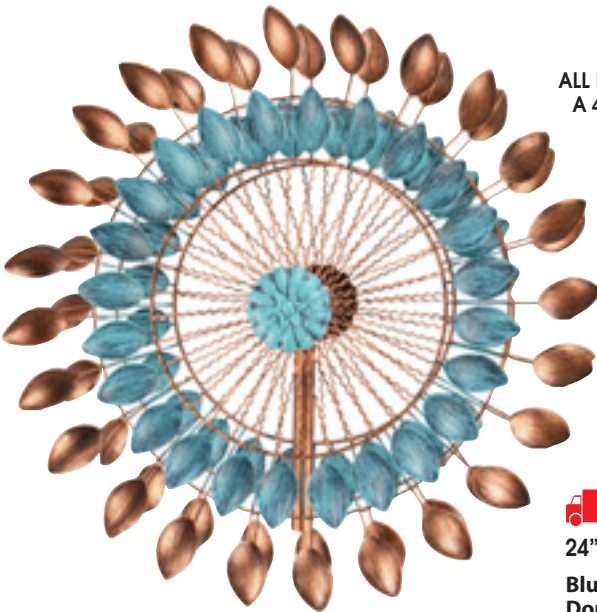

24"W X 84"H Blue and Bronze Double Leaf Spinner
34449-2-0527