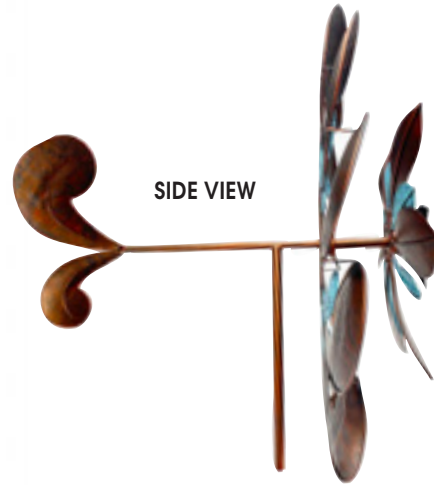

Blue & Bronze Windmill

METAL • POWDER COATED • EASY ASSEMBLY • OVERSIZED FREIGHT

4 STAKES
INCLUDED

24"W X 18.5" X 84"H

**Blue & Bronze Swirl
Flower Windmill**

34309-2-05221

8 09048 34309 0