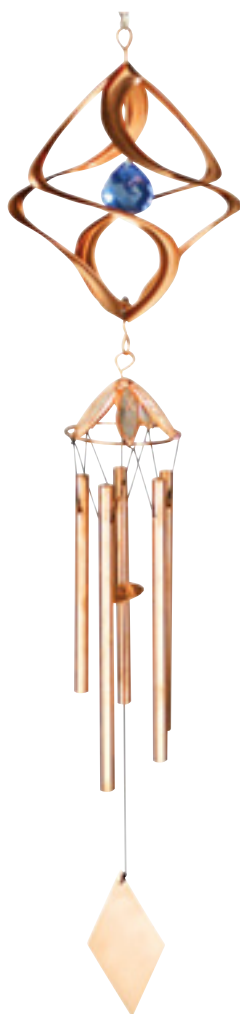

25" L

Purple*
10101-3-0531

25" L

Blue*
10103-3-0531

25.5" L

Iridescent Chime*
10109-3-0571

25" L

Hummingbird
10131-3-0531