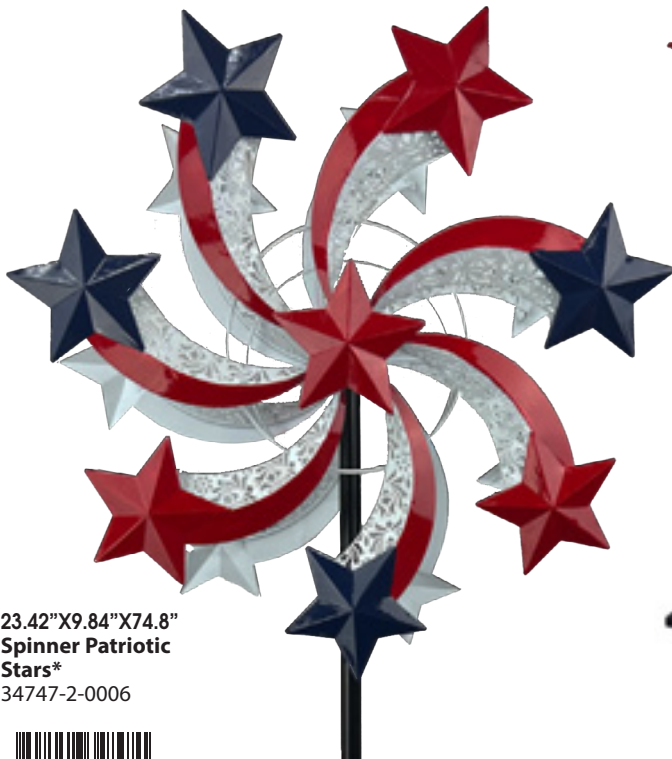

SPINNER STAKES

23.22"X9.84"X71.25"
Spinner Blue Star*
34742-2-0565

8 09048 34742 5

ALL LARGE SPINNERS HAVE
A 4-PRONG STAKE BASE

29.92"X11.02"X84.64"
Spinner Orange Red
Blue Flame*
34748-2-0058

8 09048 34748 7