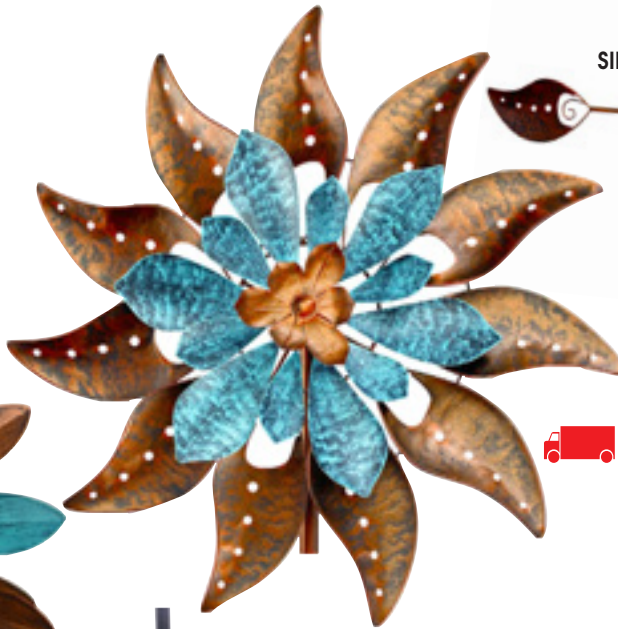

Blue & Bronze Spinner Stakes

STEEL • 4-PRONG STAKE BASE • OVERSIZED FREIGHT

24"W X 84"H
84" Blue & Bronze Leaves*
34420-2-0087

SIDE VIEW