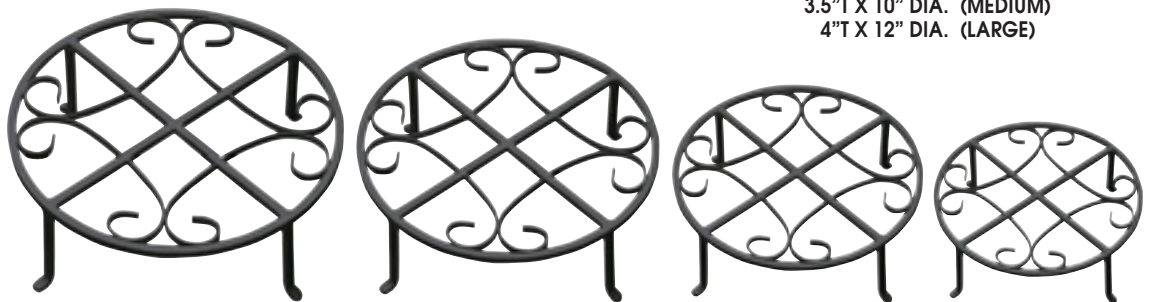

WARNING: THIS PRODUCT CAN EXPOSE YOU TO CHEMICALS INCLUDING LEAD WHICH IS (ARE) KNOWN TO THE STATE OF CALIFORNIA TO CAUSE CANCER, BIRTH DEFECTS, OR OTHER REPRODUCTIVE HARM. FOR MORE INFORMATION, GO TO WWW.P65WARNINGS.CA.GOV