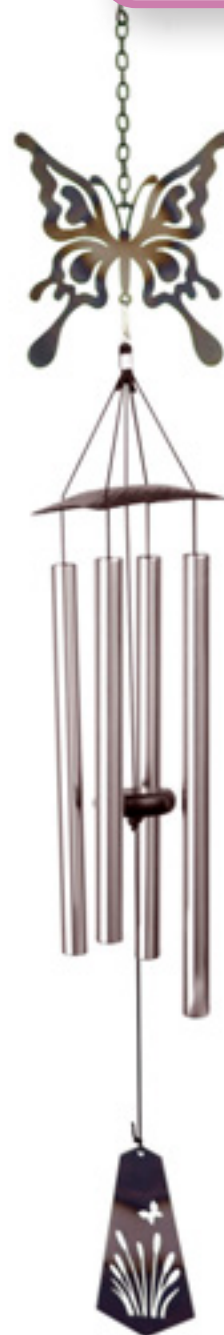

ALUMINUM

9-PC ASSORTMENT

10610-9-0009

8 09048 10610 7

5.5"X5.5"X36"
Chime Etched Fish*
10611-3-0001

8 09048 10611 4

5.5"X5.5"X36"
Chime Etched Heron*
10613-3-0001

8 09048 10613 8