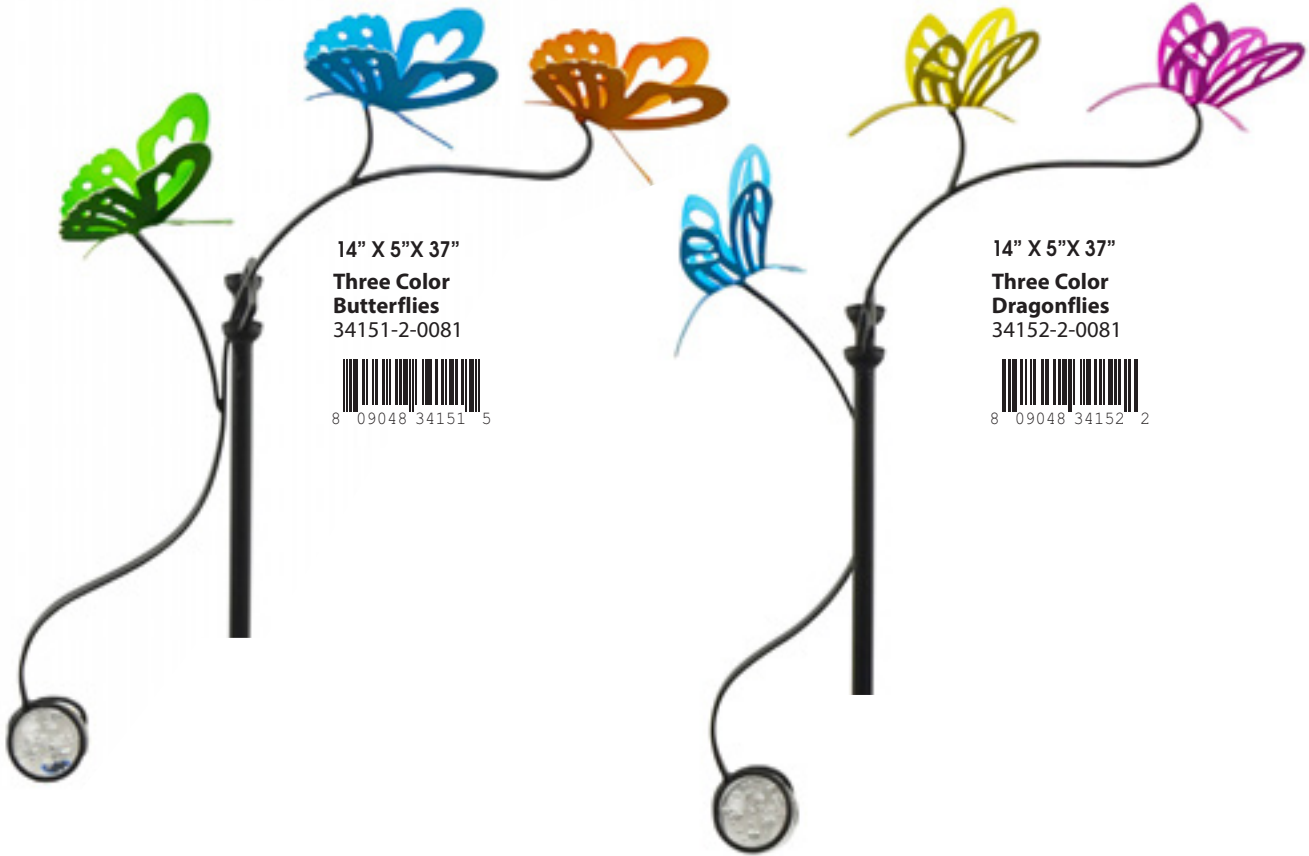

16" X 17" X 47"
(POLE ALONE: 43.5")

Jeweled Butterfly*
34321-2-0082

8 09048 34321 2

*Included in Assortment
90984-24-00985

Rocker Balancer

METAL • GLASS • 2 PRONG STAKE

BALANCERS

14" X 5" X 37"
**Three Color
Butterflies**
34151-2-0081