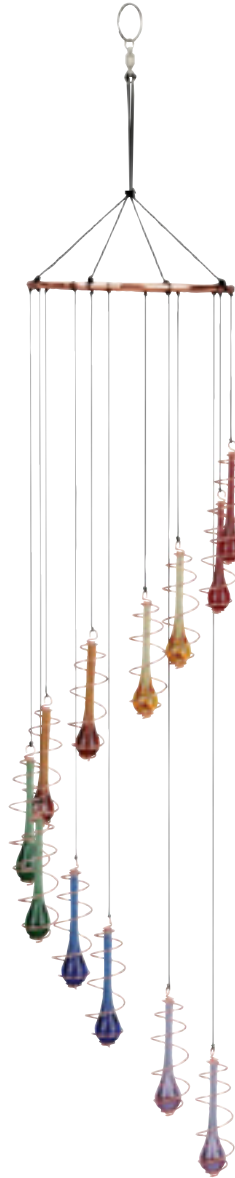

6" X 6" X 36"
**Teardrop Glass
Rainbow**
11029-2-0571

8 09048 11029 6