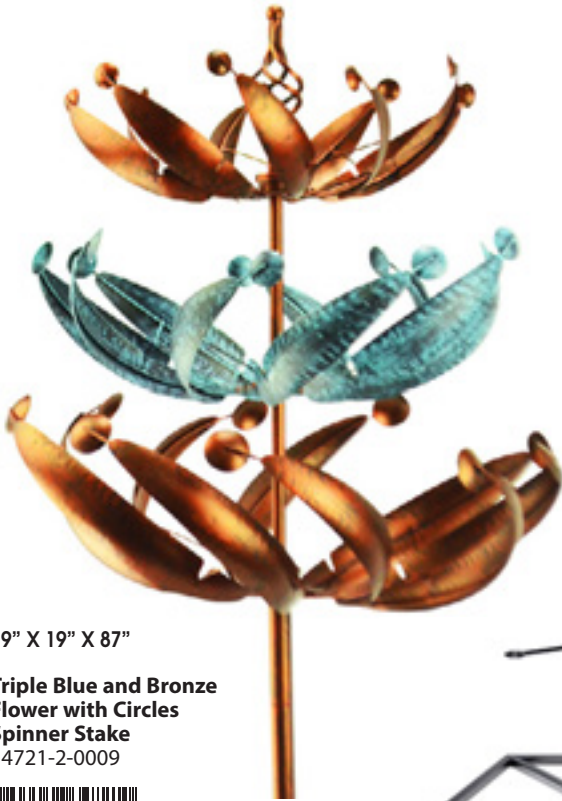

19" X 19" X 87"

Triple Blue and Bronze
Flower with Circles
Spinner Stake
34721-2-0009