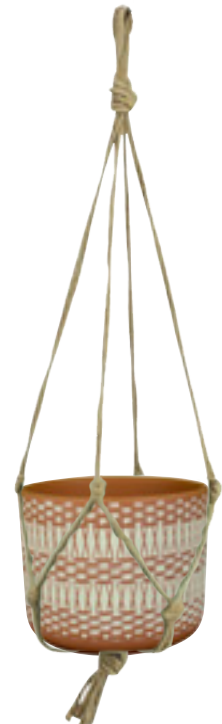

12-PC ASSORTMENT
20312-2-0093

8 09048 20312 7

4" X 4" X 4"
4" Coconut Liners
20279-1-0021
12 Pc Pk

8 09048 20279 3

*Included in Assortment
20200-120-00093

Glazed Striped Terra Cotta Planters*

4.72" X 4.72" X 3.94"(14" WITH ROPE) • TERRA COTTA
 • JUTE HANGER INCLUDED • INDOOR/OUTDOOR USE