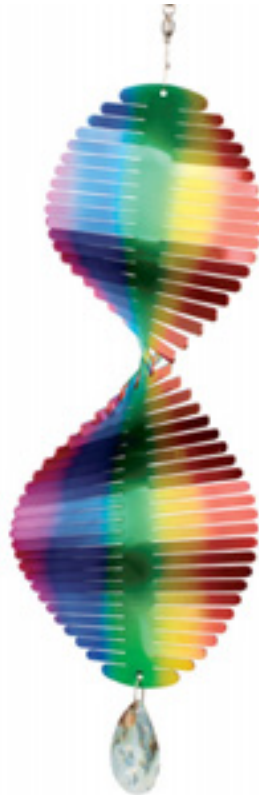

Rainbow Spinner

6.5" X 6.25" X 15" • METAL • CRYSTAL ACCENT

8 09048 31331 4