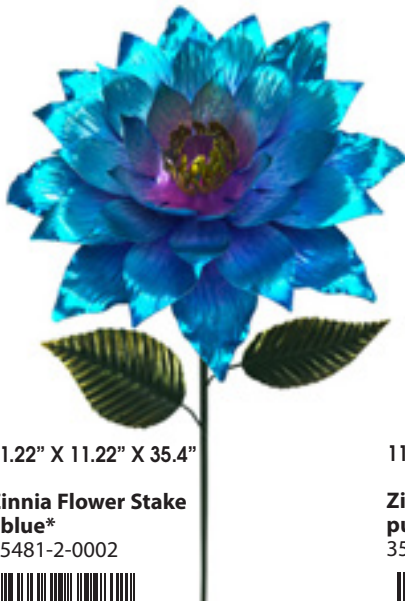

 8 09048 35411 9

Dahlia Stake - blue*
 35412-2-0581

 8 09048 35412 6

Dahlia Stake - purple*
 35413-2-0581

 8 09048 35413 3

Zinnia Flower Stakes
 POWDER COATED METAL • H-BASE STAKE

6-PC ASSORTMENT
35480-6-00021

 8 09048 35480 5

11.22" X 11.22" X 35.4"
Zinnia Flower Stake - blue*
 35481-2-0002

 8 09048 35481 2

11.22" X 11.22" X 35.4"
Zinnia Flower Stake - purple*
 35482-2-0002

 8 09048 35482 9

11.22" X 11.22" X 35.4"
Zinnia Flower Stake - pink*
 35483-2-0002