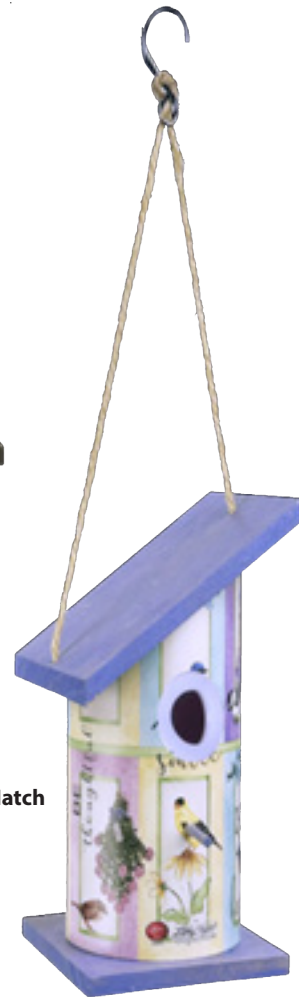

5.1"X5.1"X18"
Birdhouse Kathy Hatch
Garden Birds SM*
40862-2-0531

8 09048 40862 1

*Included in Assortment
90976-A-052101