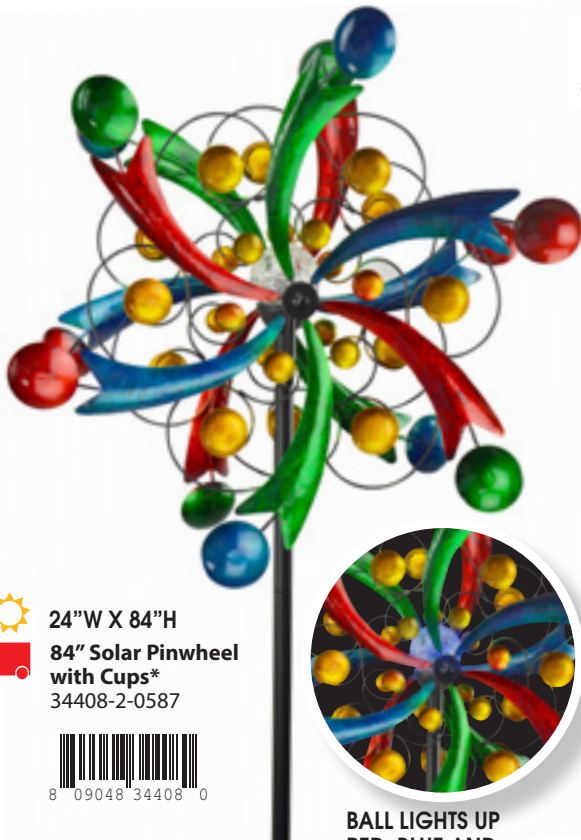

Solar Double Circles Spinner Stake*
 34713-2-0598

BALL LIGHTS UP

24" W X 75" H
Multi Color Swirls and Circles Spinner Stake*
 34714-2-0529

24" W X 84" H

84" Solar Pinwheel with Cups*
 34408-2-0587

BALL LIGHTS UP
RED, BLUE AND GREEN