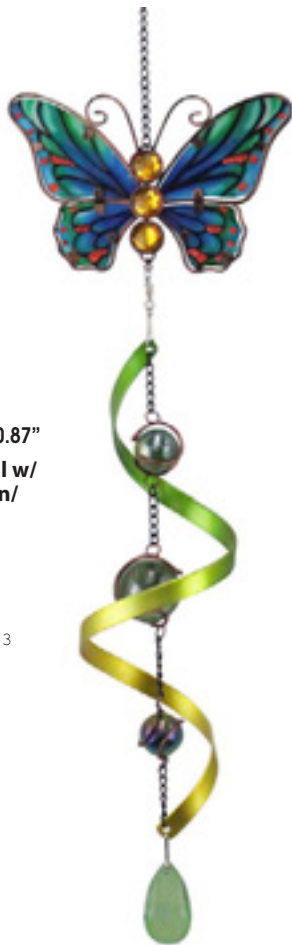

Hanging Spinners

METAL • GLASS/CRYSTAL ACCENT

6.3" X 3.15" X 20.87"

Butterfly Spiral w/ Marbles - green/yellow
31341-2-0021

8 09048 31341 3