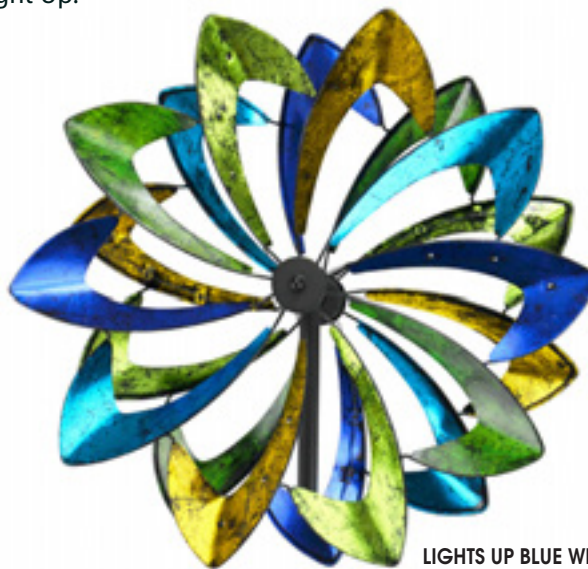

LIGHTS UP BLUE WITH WIND POWER!

☀️ 24" W X 75" H
🚚 Yellow, Green, Blue Petals Spinner
34474-2-0059

8 09048 34474 5

*Included in Assortment
90989-24-056471