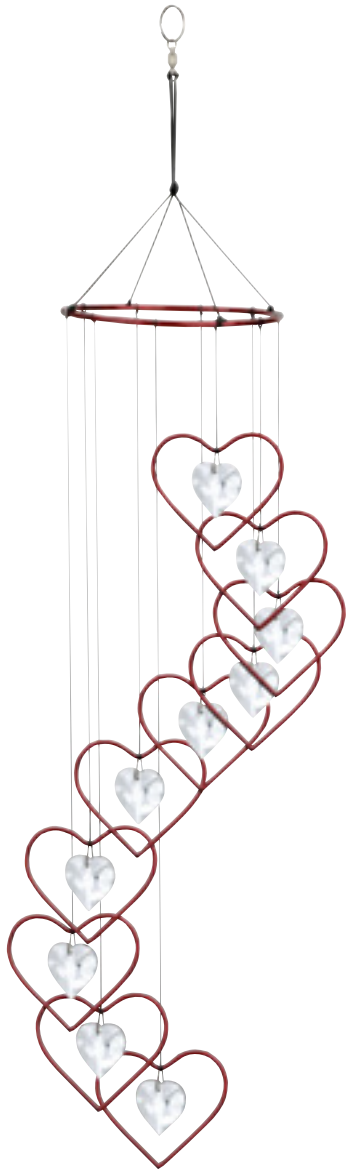

Spiral Tunes™

COPPER/CHROME/STEEL/IRIDESCENT PLATED • CRYSTAL OR GLASS MARBLE ACCENTS • SWIVEL HOOK FOR EASY SPINNING

6" X 6" X 36"
**Red Heart Ring
w/ Heart Crystals**
11026-2-0571

8 09048 11026 5