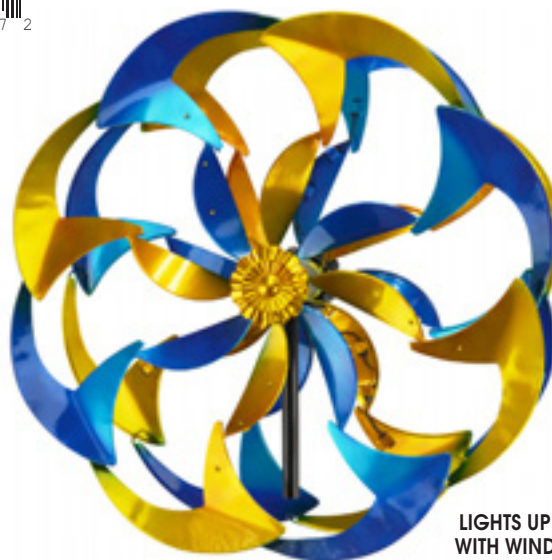

LIGHTS UP YELLOW WITH WIND POWER!