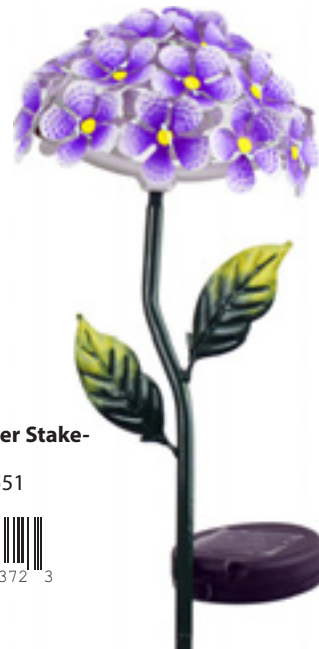

Solar Flower Stake-Purple*
35372-3-0551

8 09048 35372 3

*Included in Assortment
90986-47-00819

WARNING: THIS PRODUCT CAN EXPOSE YOU TO CHEMICALS INCLUDING LEAD BATTERY WHICH IS (ARE) KNOWN TO THE STATE OF CALIFORNIA TO CAUSE CANCER, BIRTH DEFECTS, OR OTHER REPRODUCTIVE HARM. FOR MORE INFORMATION, GO TO WWW.P65WARNINGS.CA.GOV