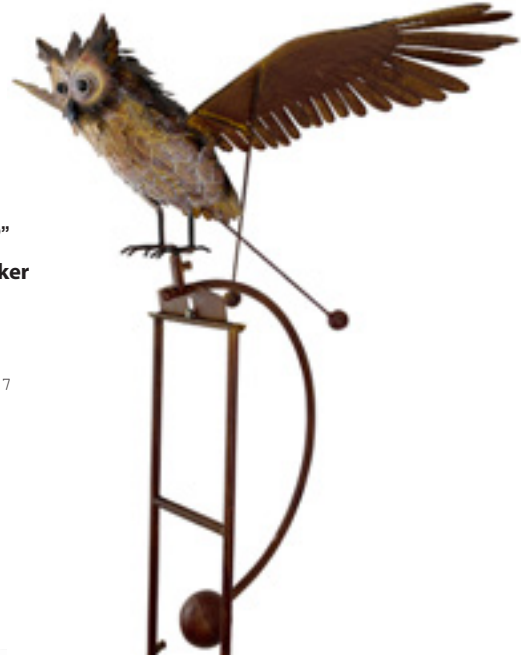

8 09048 34367 0

**WINGS MOVE UP
& DOWN AS BIRD
ROCKS BACK &
FORTH**

*Included in Assortment
90971-34-00099

Large Rocker Stakes

METAL • WINGS MOVE UP AND DOWN WITH ROCKING MOTION • HEAVY DUTY 2-PRONG STAKE

ROCKER STAKES

3 FOOT
WINGSPAN

22.5" X 36" X 59"

Large Owl Rocker
34384-1-00011

8 09048 34384 7

3 FOOT
3 INCH
WINGSPAN

17" X 39" X 56"

Large Cardinal
Rocker
34385-1-00011

8 09048 34385 4

WINGS MOVE UP
& DOWN AS BIRD
ROCKS BACK &
FORTH

Jumping Bass Rocker Stakes

METAL • ROCKING MOTION • HEAVY DUTY STAKE

17.72"X7.75"X60.75"
Rocker Large Bass
Fish
34366-1-0057

15"X4.75"X50.5"
Rocker Small Bass
Fish*
34365-2-0053