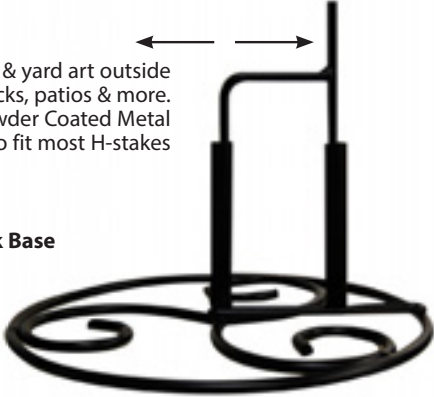

FREE WITH $600 STAKE PURCHASE

8 09048 09904 1