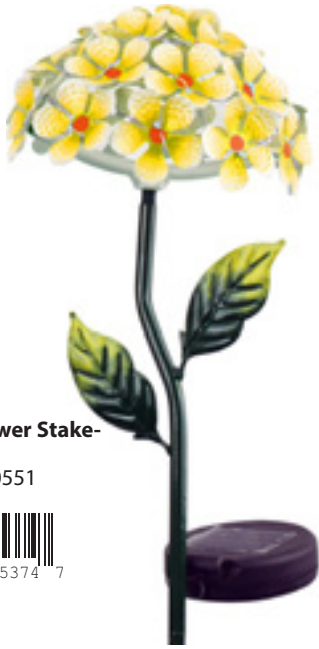

Solar Flower Stake-Yellow*
35374-3-0551

8 09048 35374 7