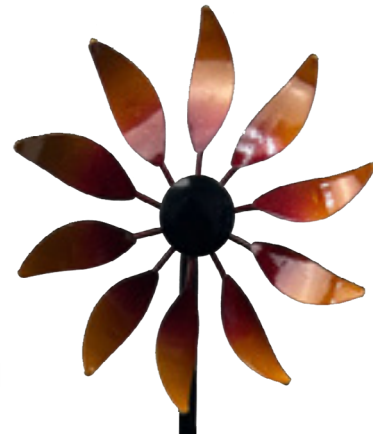

 8 09048 34708 1

BALL LIGHTS UP
RED, BLUE AND
GREEN

Garden Spinner Stakes

METAL • POWDER COATED • H-BASE STAKE • POLES KD

SPINNER STAKES

14.17" X 48.03"
Multi Leaves Spinner
Stake - yellow
34353-2-0032

13.78" X 4.13" X 41.34"
Half Leaf Spinner -
blue/yellow
34718-2-0002