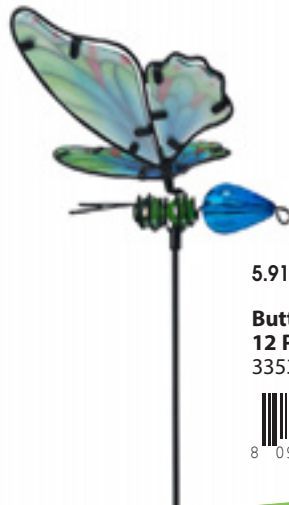

Butterfly Plant Picks

METAL • GLASS • $7.50/EACH

5.91" X 5.12" X 25.39"

8 09048 33532 3