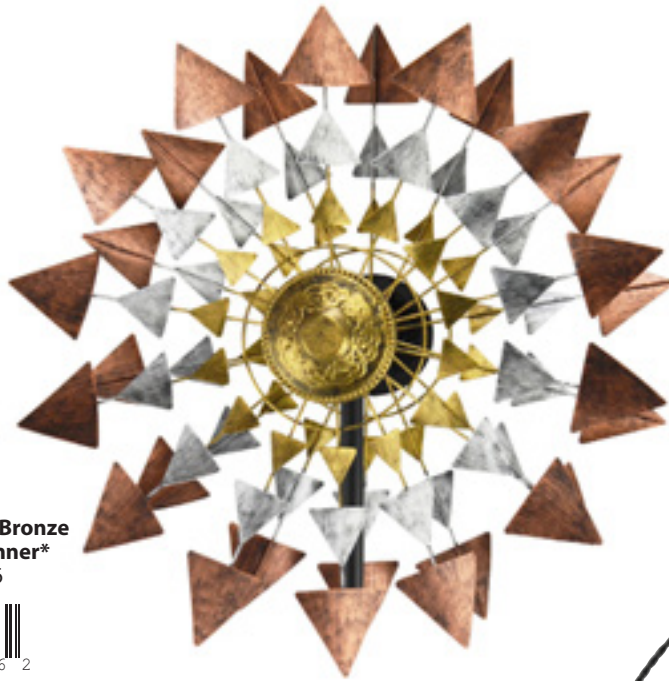

Wind Art Spinner Stakes

STEEL • 4-PRONG STAKE BASE • OVERSIZED FREIGHT

24"W X 84"H

Gold, Silver, Bronze Triangle Spinner*
34446-2-0576

8 09048 34446 2

Stake Base Display

39001-2-0053

8 09048 39001 8