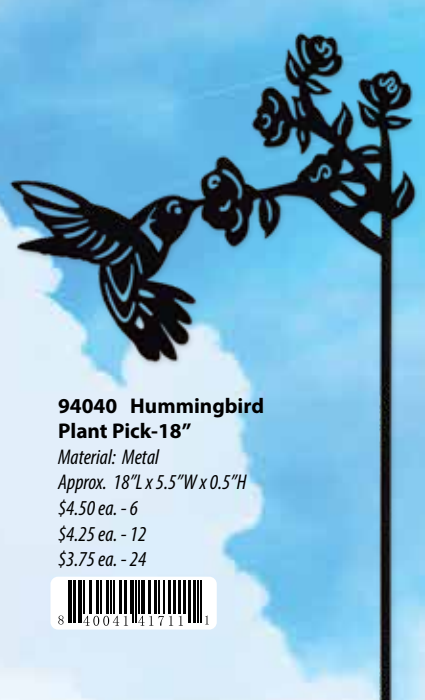

94040 Hummingbird Plant Pick-18"
Material: Metal
Approx. 18"L x 5.5"W x 0.5"H
$4.50 ea. - 6
$4.25 ea. - 12
$3.75 ea. - 24