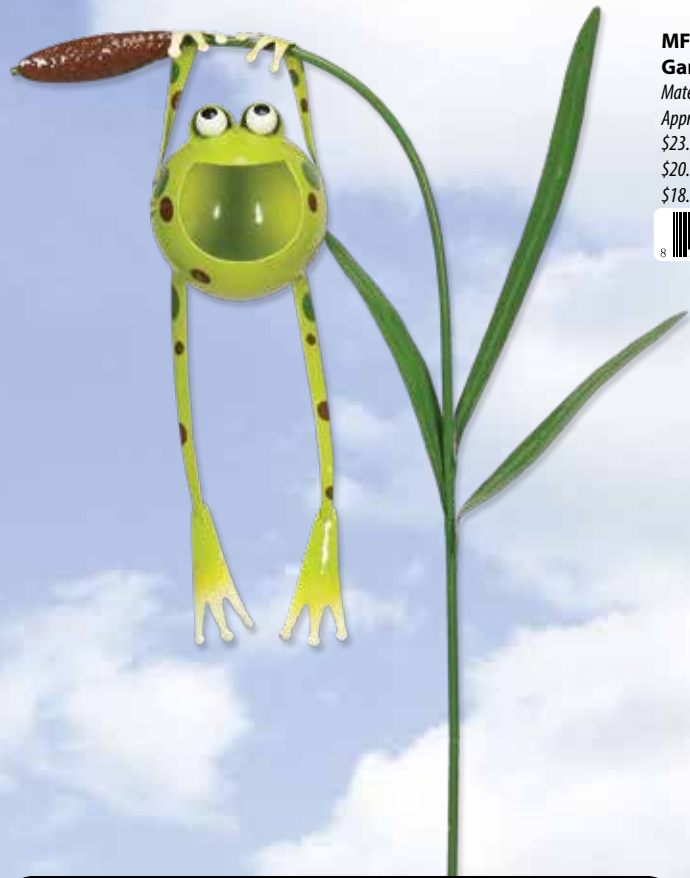

68327 $385.00

FUN FROG STAKE ASST: 20 Pcs

3 Styles, 2 Pcs each:

- **MF456 $25.00 Swinging Frog Solar Stake**
- **MF060 $23.00 Froggy Mushroom Solar Stake 41"**
- **MF072 $22.00 Umbrella Froggy Solar Stake 41"**

2 Styles, 4 Pcs each:

- **MF455 $22.50 Frog Flower Stake-51"**
- **MF013 $23.00 Froggy Solar Garden Stake 48"**

1 Style, 6 Pcs each:

- **MF024 $10.50 31" Hang in There Garden Stake**

Holds 15 Styles

We reserve the right to substitute quantities of an item(s). Total pieces and price of the assortment will not change.