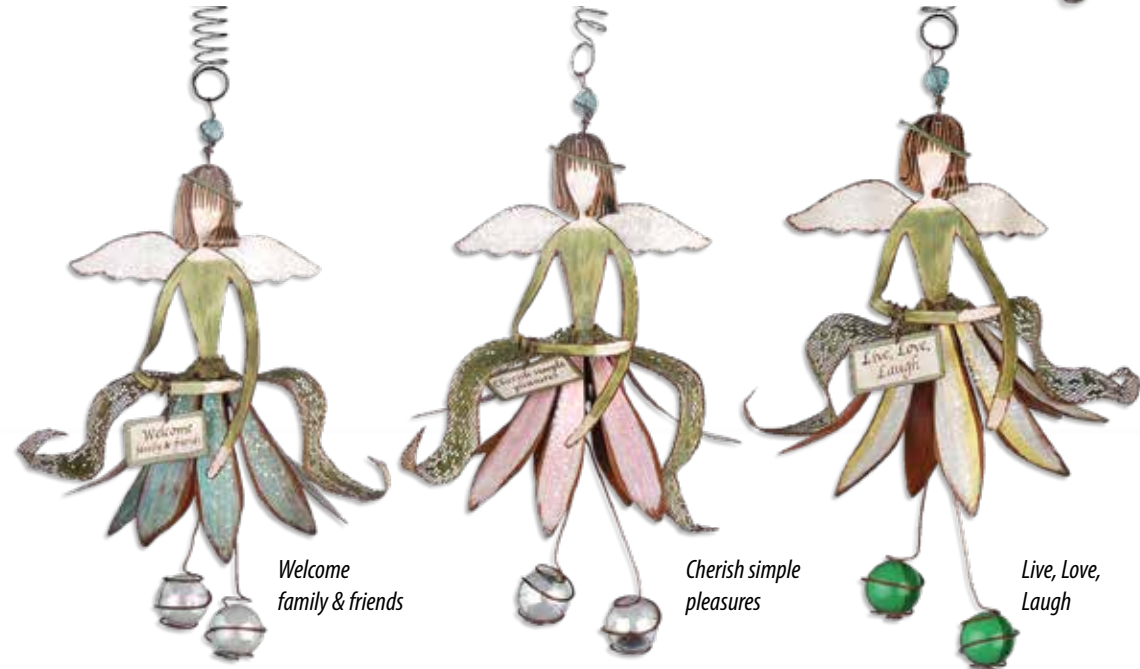

Laugh

Welcome family & friends

90402 Chamomile Fairy Bouncy 3 Asst
Material: Metal & Marble
Approx. 10.5"L x 5"W (Spring: 9")
$6.50 ea. - 6 asst
$6.00 ea. - 12 asst
$5.50 ea. - 24 asst

37431 Copper Swirl Hook
Material: Metal
Approx. 8.5"L x 4"W
$1.65 ea. - 12