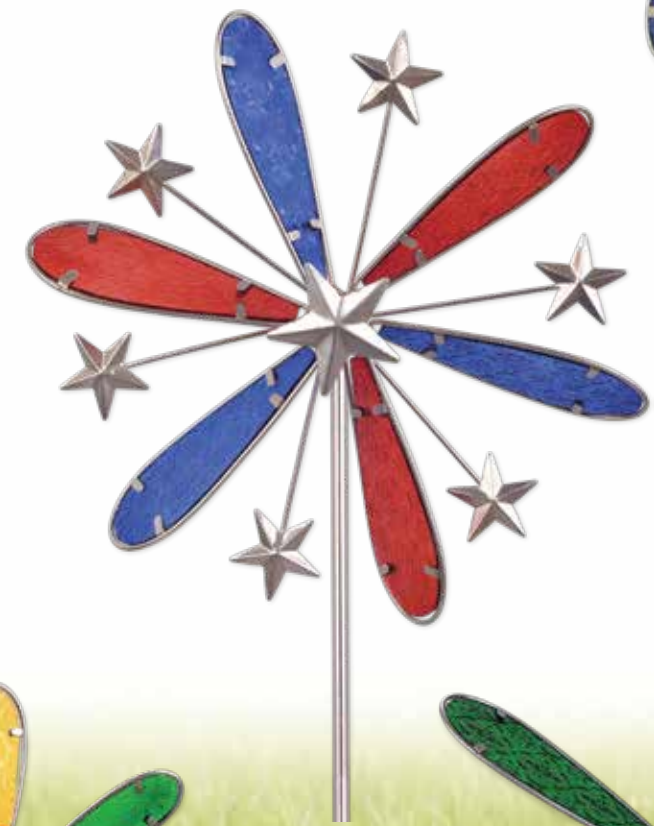

92635 Small Rainbow Pinwheel 28"
Material: Glass & Metal
Approx. 28"L x 9.5"W x 3.25"H
$10.00 ea. - 4
$9.00 ea. - 12
$7.75 ea. - 24

92584 Blue Pinwheel 39"
Material: Glass & Metal
Approx. 39"L x 13.75"W x 4.75"H
$15.00 ea. - 2
$13.50 ea. - 6
$12.00 ea. - 12

93480 Jewel Star Pinwheel Stake
Material: Glass & Metal
Approx. 39"L x 13.5"W x 4.33"H
$16.00 ea. - 2
$14.50 ea. - 6
$12.50 ea. - 12