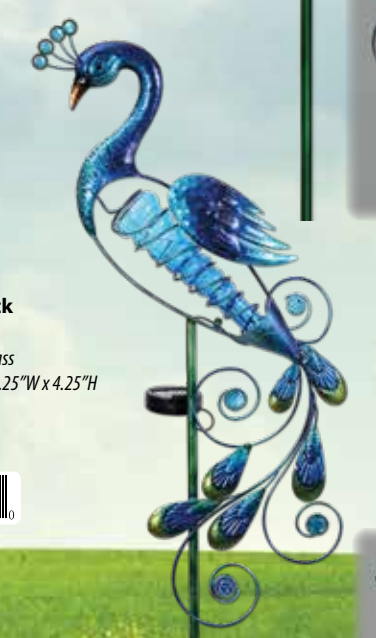

92964 Peacock Solar Stake 47"
Material: Metal, Glass & Solar
Approx. 47"L x 12"W x 3"H
$22.00 ea. - 2
$20.00 ea. - 6
$18.00 ea. - 12