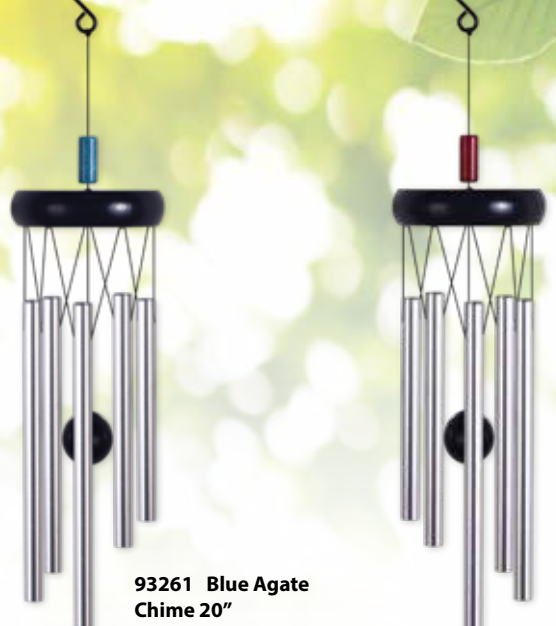

93261 Blue Agate Chime 20"
Material: Wood, Aluminum & Agate
Approx. 20"L x 2.5"W x 2.5"H
$8.25 ea. - 4
$7.75 ea. - 12
$7.00 ea. - 24

©2021 SUNSET VISTA DESIGNS CO., INC. ALL RIGHTS RESERVED. DESIGNS AND PRICES SUBJECT TO CHANGE. // TO ORDER: 800.203.4480. // WWW.SUNSETVISTADESIGNS.COM

93260 Orange Agate Chime 20"
Material: Wood, Aluminum & Agate
Approx. 20"L x 2.5"W x 2.5"H
$8.25 ea. - 4
$7.75 ea. - 12
$7.00 ea. - 24