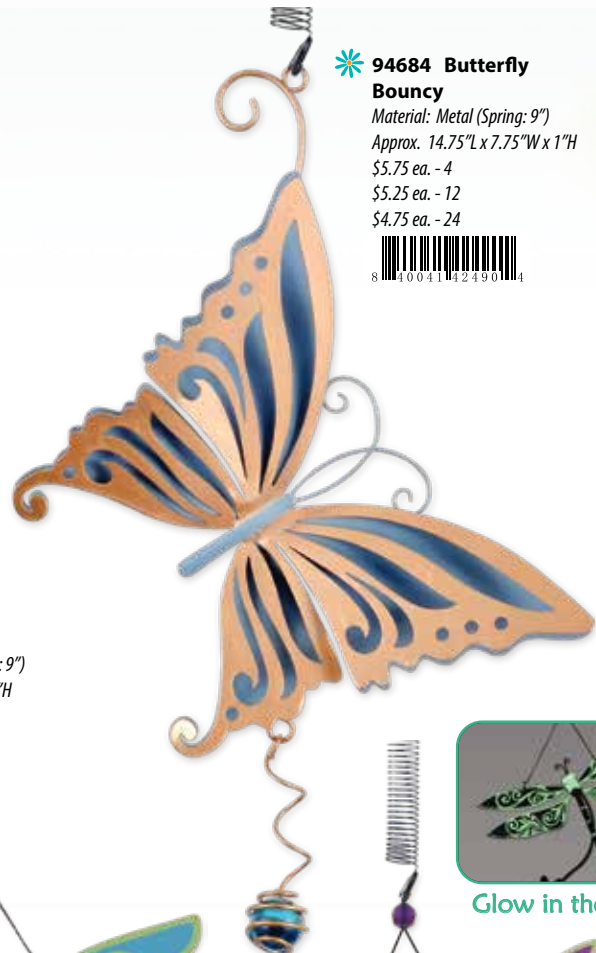

Glow in the Dark

94100 Glowing Dragonfly Bouncy

Material: Metal & Marble (Spring: 9")
Approx. 12.75"L x 8"W x 1.25"H
$6.75 ea. - 4
$6.25 ea. - 12
$5.50 ea. - 24