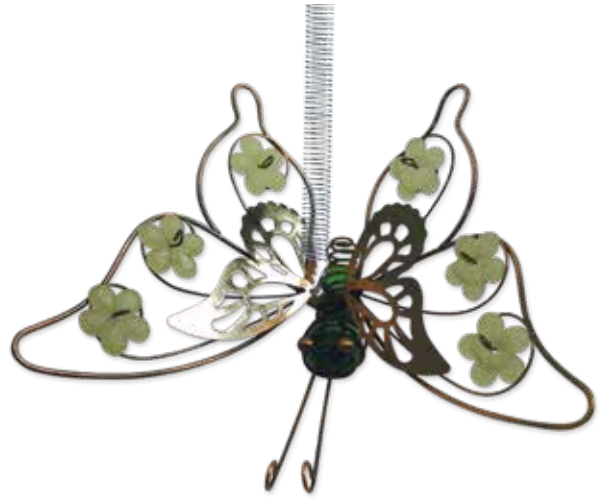

92380 Butterflies Glow In The Dark Bouncy 3 Asst
Material: Metal, Plastic & Marble
Approx. 11"L x 7.5"W x 6"H (Spring: 9")
$5.00 ea. - 6 asst
$4.50 ea. - 12 asst
$4.00 ea. - 48 asst