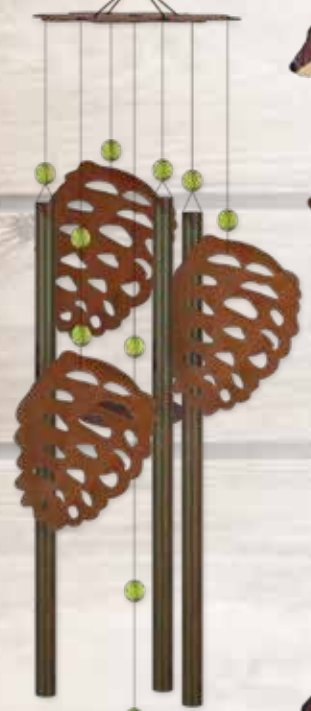

©2021 SUNSET VISTA DESIGNS CO., INC. ALL RIGHTS RESERVED. DESIGNS AND PRICES SUBJECT TO CHANGE. // TO ORDER: 800.203.4480. // WWW.SUNSETVISTADESIGNS.COM

93872 Fox Chime 36"
Material: Metal
Approx. 36"L x 8.5"W x 4.5"H
$16.00 ea. - 2
$14.50 ea. - 6
$12.50 ea. - 12

93885 Brown Bear Ornament
Material: Metal
Approx. 10.75"L x 8"W x 1"H
$4.50 ea. - 4
$4.00 ea. - 8
$3.50 ea. - 24