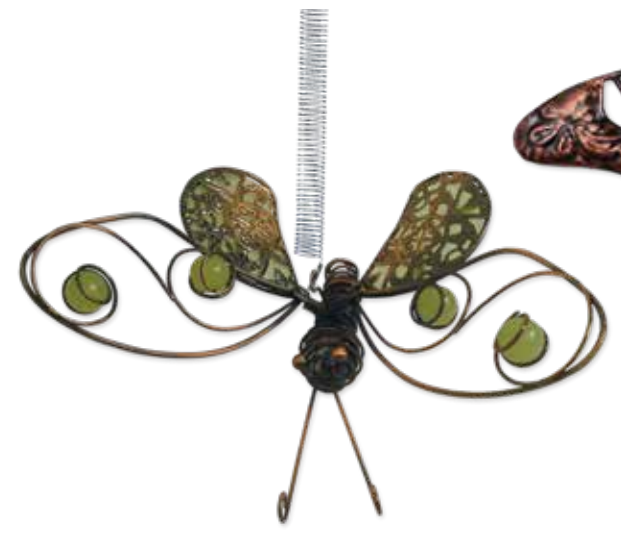

92380 Butterflies Glow In The Dark Bouncy 3 Asst
Material: Metal, Plastic & Marble
Approx. 11"L x 7.5"W x 6"H (Spring: 9")
$5.00 ea. - 6 asst
$4.50 ea. - 12 asst
$4.00 ea. - 48 asst