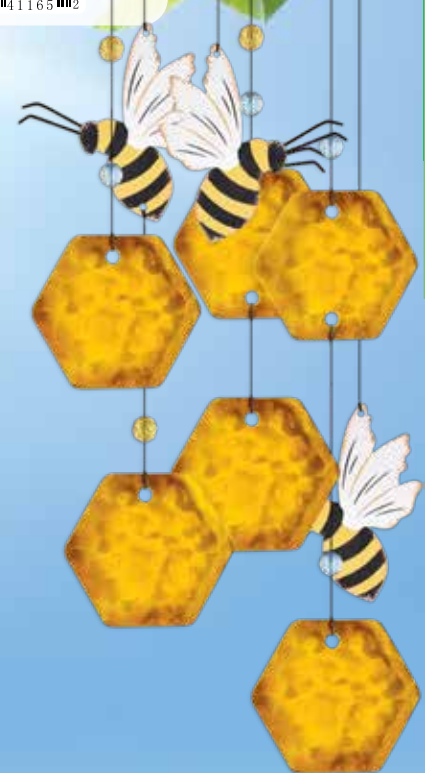

93651 Bee Honeycomb Chime 17"

Material: Metal & Glass
Approx. 17.75"L x 4"W x 4"H
$12.50 ea. - 2
$11.50 ea. - 8
$10.00 ea. - 24