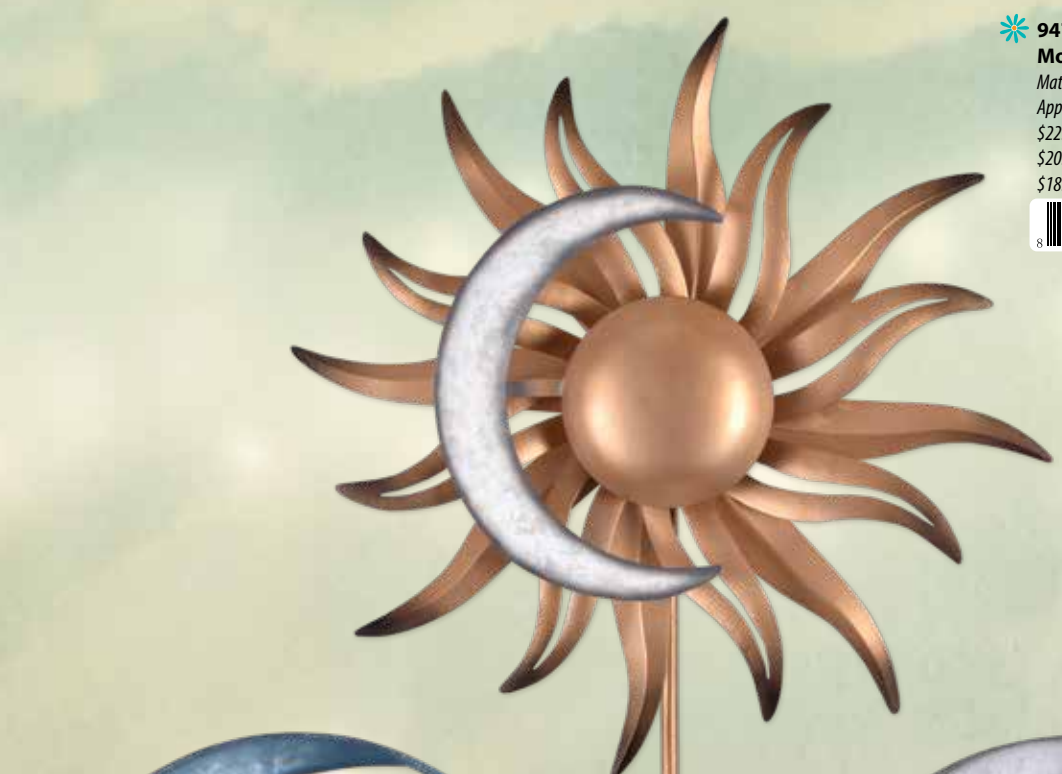

68336 $528.00

CELESTIAL STAKE ASST: 24 Pcs

6 Styles, 4 Pcs each:

- 94685 $22.00 Blue Moon w/Butterfly Solar Stake
- 94687 $22.00 Dragonfly Moon Solar Stake
- 94703 $22.00 Blue Moon Solar Stake
- 94704 $22.00 Silver Moon Solar Stake
- 94722 $22.00 Sun & Moon Spinner
- 94896 $22.00 Silver Moon w/Butterfly Solar Stake

52015 Garden Stake Display Unit
Material: Metal
Approx. 24"L x 20"W x 18"H
$38.50 ea. - 1

FREE Display

Holds 15 Styles

We reserve the right to substitute quantities of an item(s). Total pieces and price of the assortment will not change.