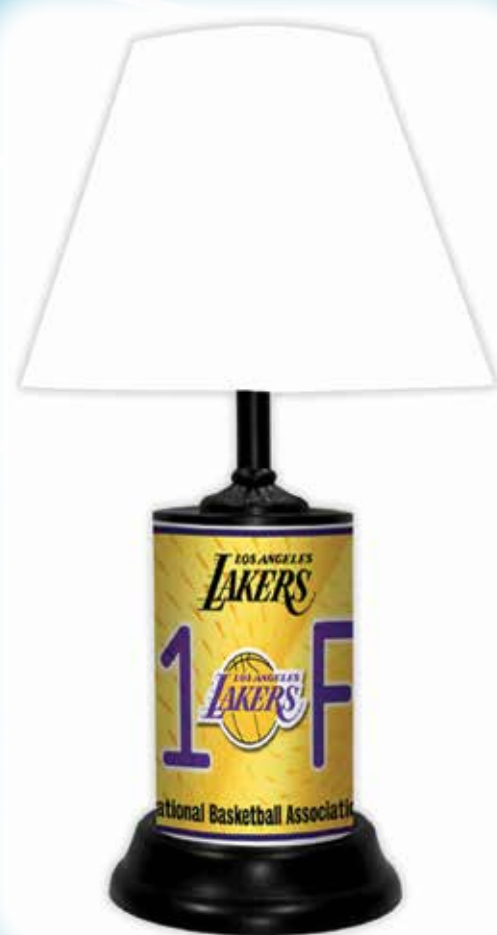

NBAClock - Team
Material: Metal & Wood
Approx. 13"L x 7"W
$17.50 ea. - 4

Choose black or white cloth shade

NBALamp - Team
Material: Metal & Cloth Shade
Approx. 18.5"L x 10.5"W
$25.00 ea. - 6
2 piece per team