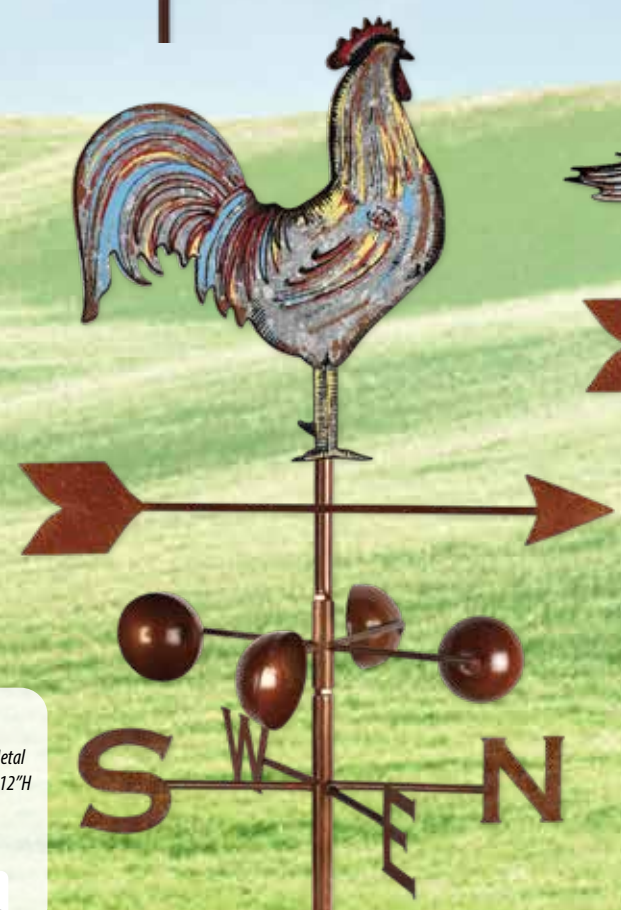

92896 Rooster Spinner Stake
Material: Galvanized Metal
Approx. 60"L x 15"W x 12"H
$23.00 ea. - 2
$20.50 ea. - 6
$18.50 ea. - 12