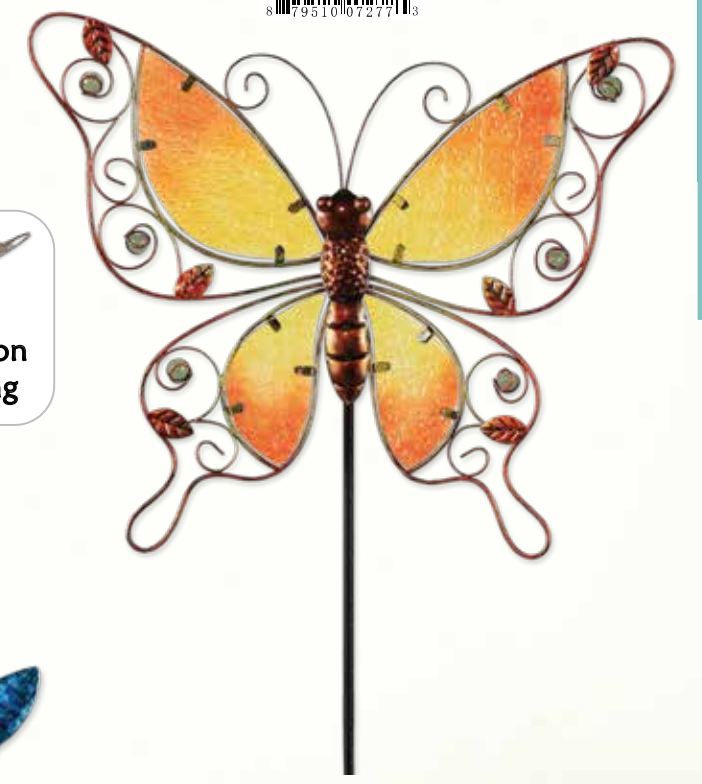

92608 Orange Butterfly Spring Stake 38"
Material: Glass & Metal
Approx. 38"L x 16.5"W x 3.5"H
$16.50 ea. - 2
$15.25 ea. - 6
$13.50 ea. - 12