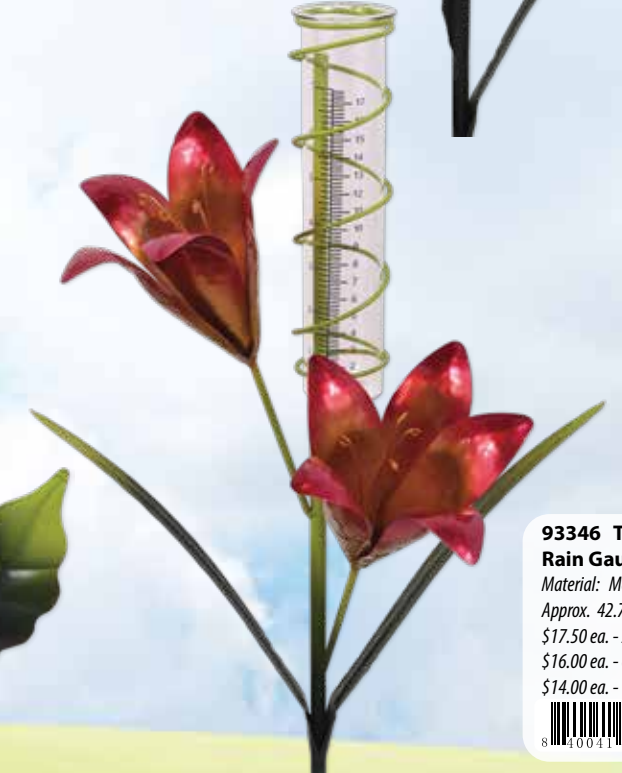

93346 Tiger Lily Rain Gauge
Material: Metal & Glass Tube
Approx. 42.75"L x 15"W x 5.75"H
$17.50 ea. - 2
$16.00 ea. - 6
$14.00 ea. - 12