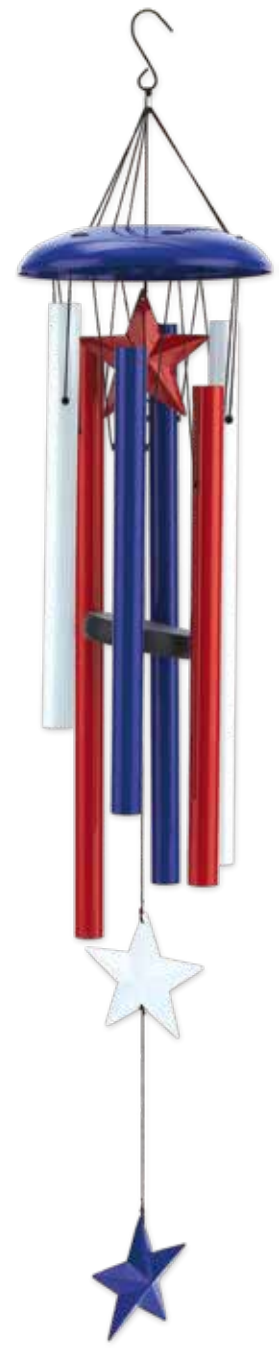

✓ **94485 Americana Chime-36"**
Material: Metal
Approx. 6.5"L x 6.5"W x 36"H
$18.50 ea. - 2
$17.00 ea. - 6
$15.00 ea. - 12