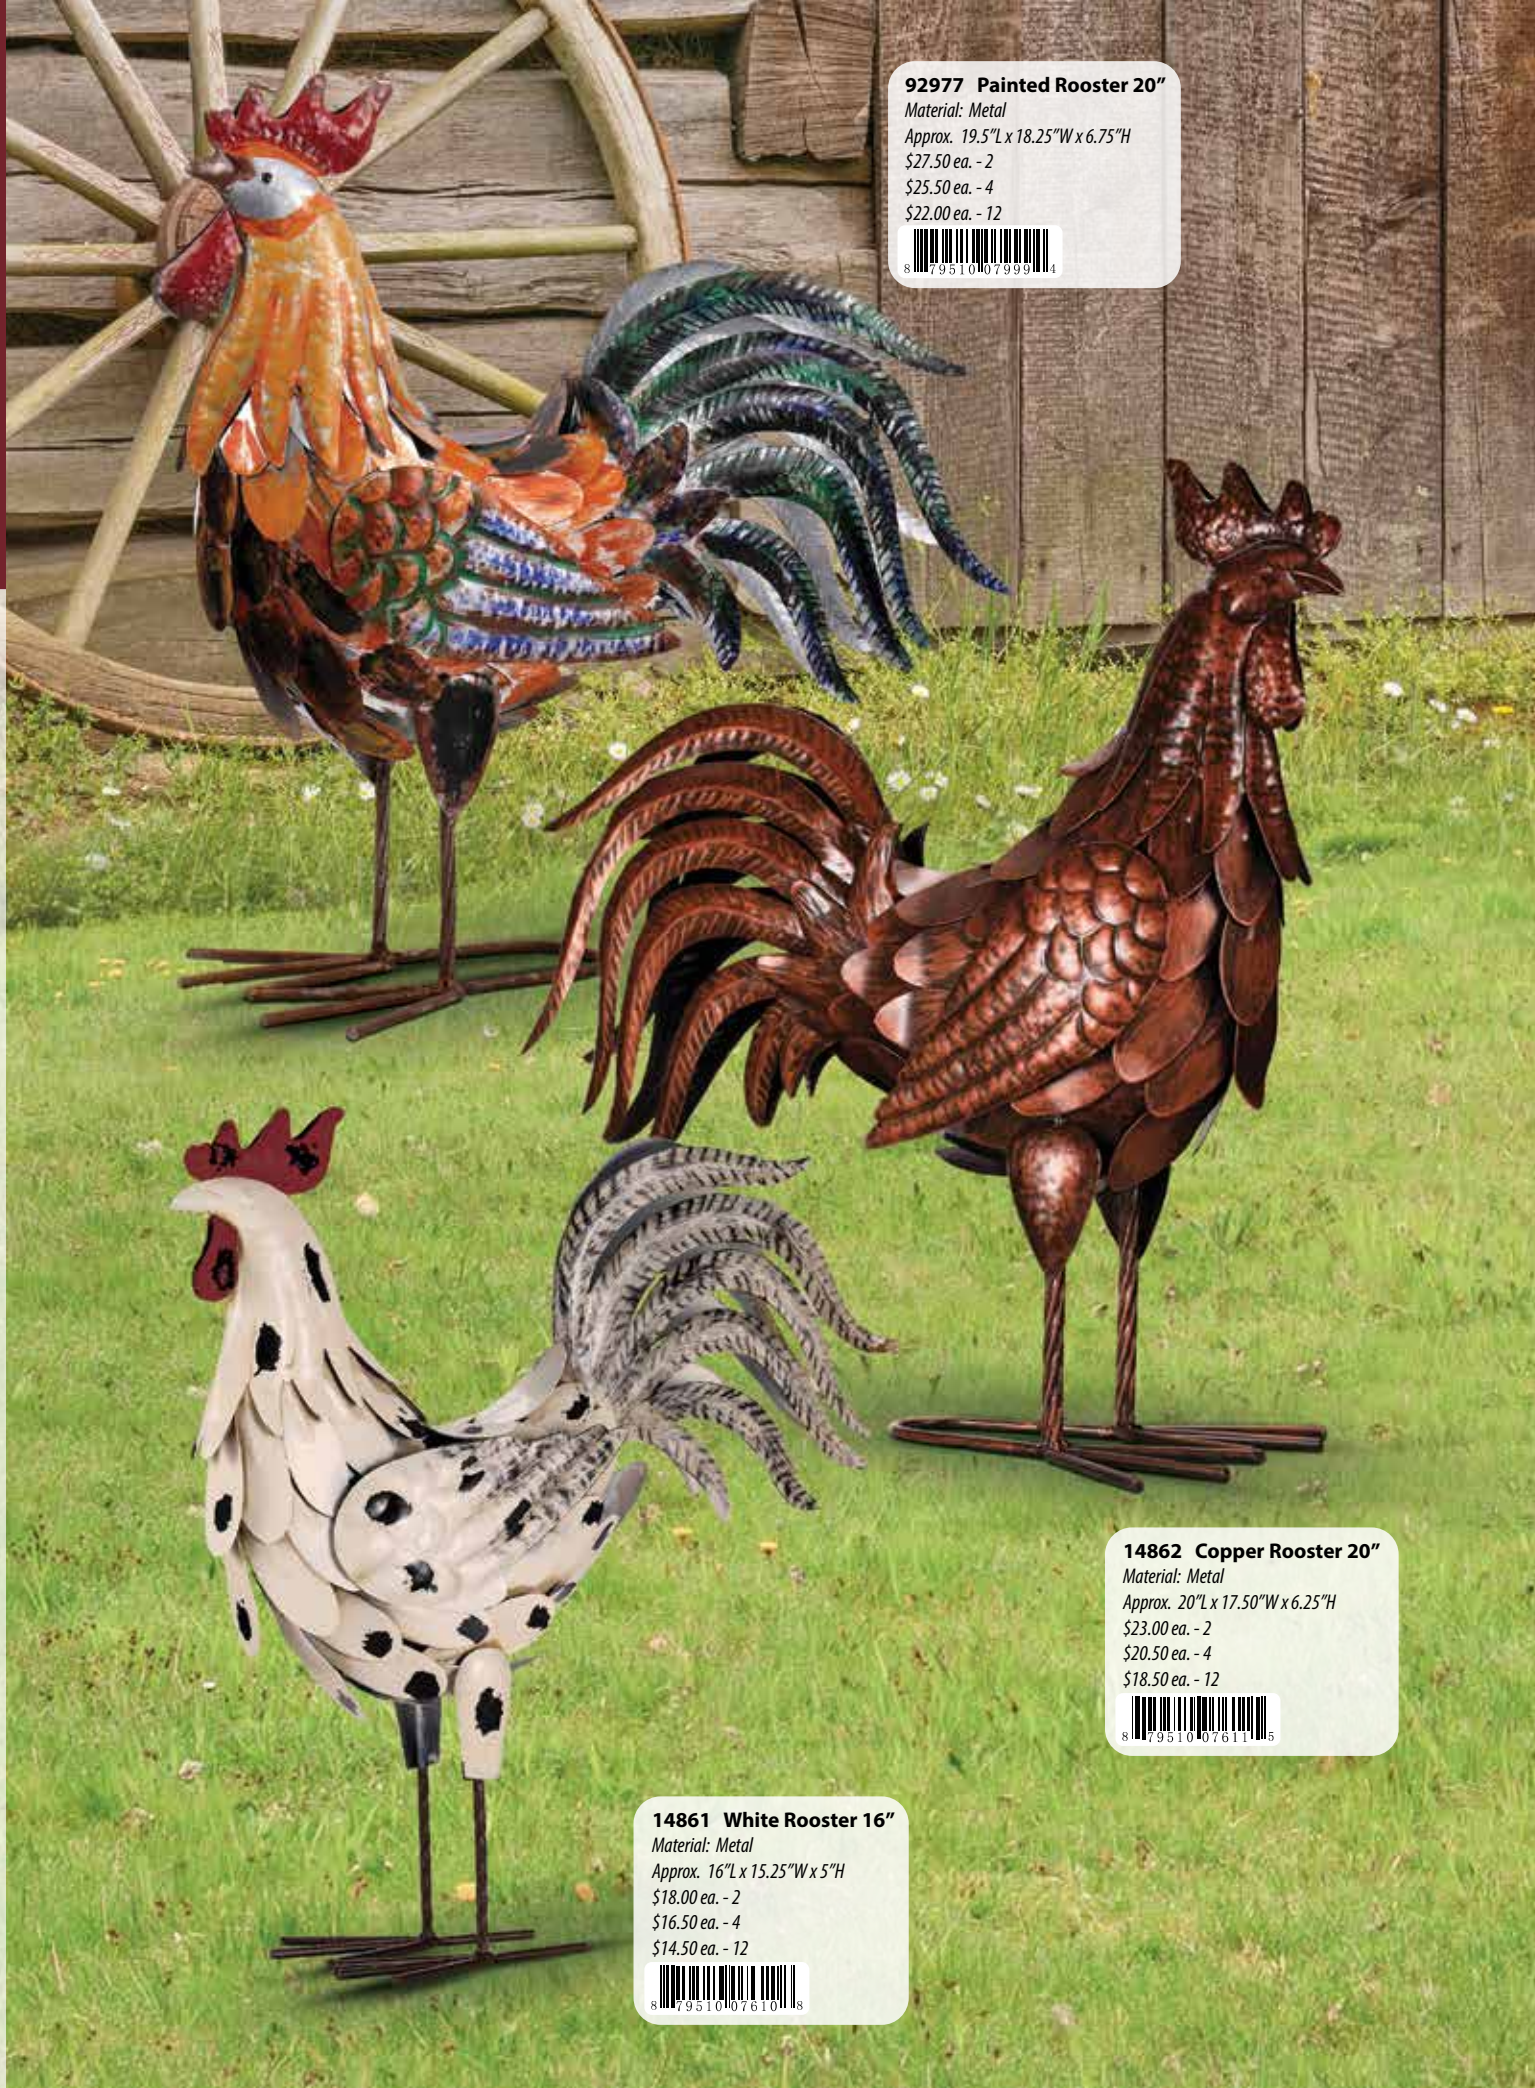

92977 Painted Rooster 20"

Material: Metal
Approx. 19.5"L x 18.25"W x 6.75"H
$27.50 ea. - 2
$25.50 ea. - 4
$22.00 ea. - 12

14862 Copper Rooster 20"

Material: Metal
Approx. 20"L x 17.50"W x 6.25"H
$23.00 ea. - 2
$20.50 ea. - 4
$18.50 ea. - 12

14861 White Rooster 16"

Material: Metal
Approx. 16"L x 15.25"W x 5"H
$18.00 ea. - 2
$16.50 ea. - 4
$14.50 ea. - 12