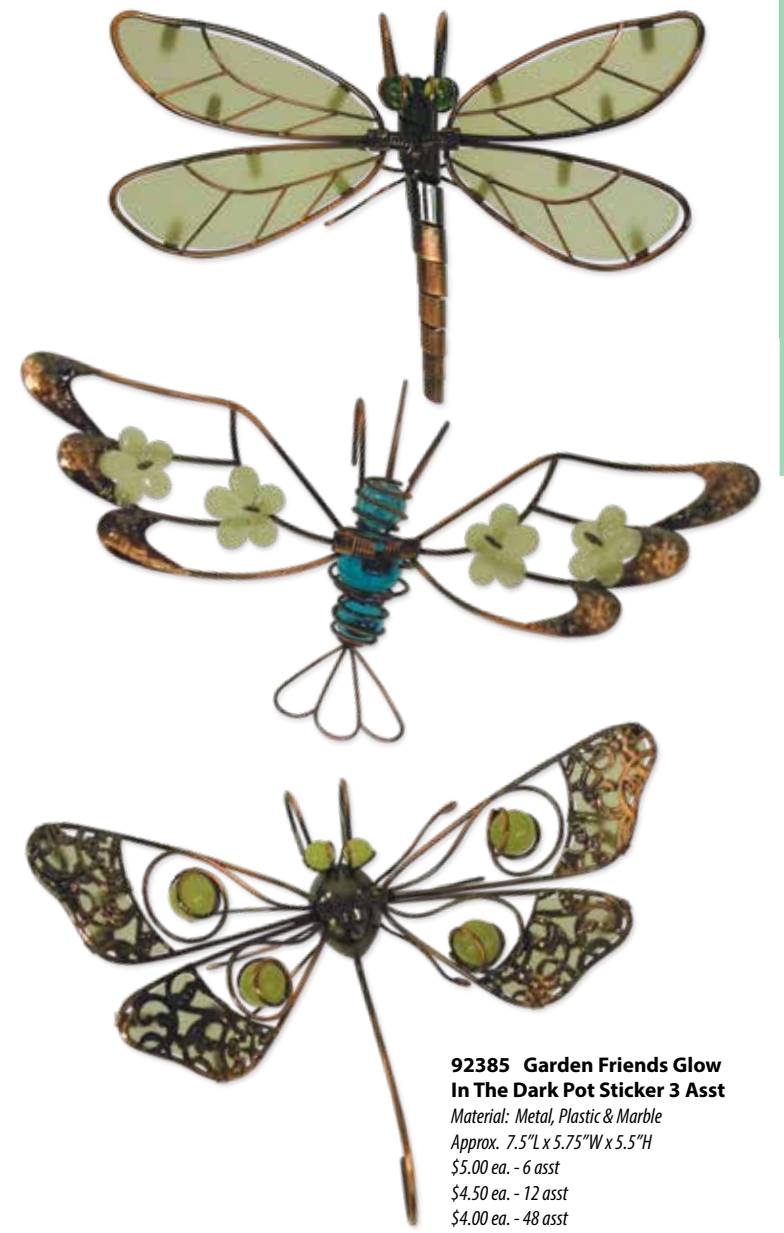

**92378 Dragonfly Glow In The Dark Picks 3 Asst**  
 Material: Metal, Plastic & Marble  
 Approx. 23"L x 6"W x 4.5"H  
 \$5.00 ea. - 6 asst  
 \$4.50 ea. - 12 asst  
 \$4.00 ea. - 48 asst

**92384 Butterflies Glow In The Dark Pot Sticker 3 Asst**  
 Material: Metal, Plastic & Marble  
 Approx. 7.5"L x 6"W x 4.75"H  
 \$5.00 ea. - 6 asst  
 \$4.50 ea. - 12 asst  
 \$4.00 ea. - 48 asst