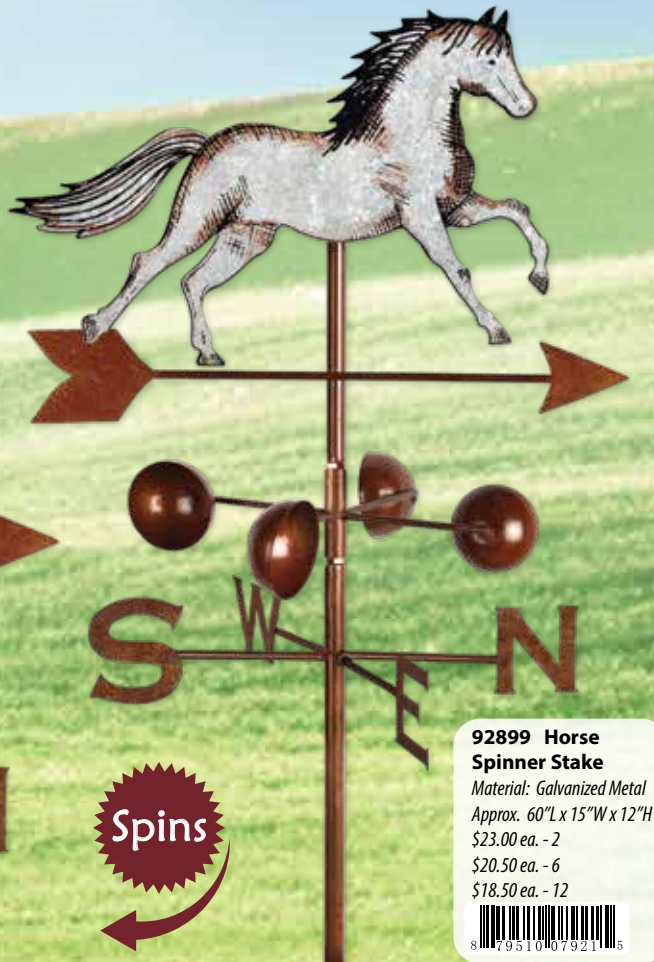

92899 Horse Spinner Stake
Material: Galvanized Metal
Approx. 60"L x 15"W x 12"H
$23.00 ea. - 2
$20.50 ea. - 6
$18.50 ea. - 12

Spins