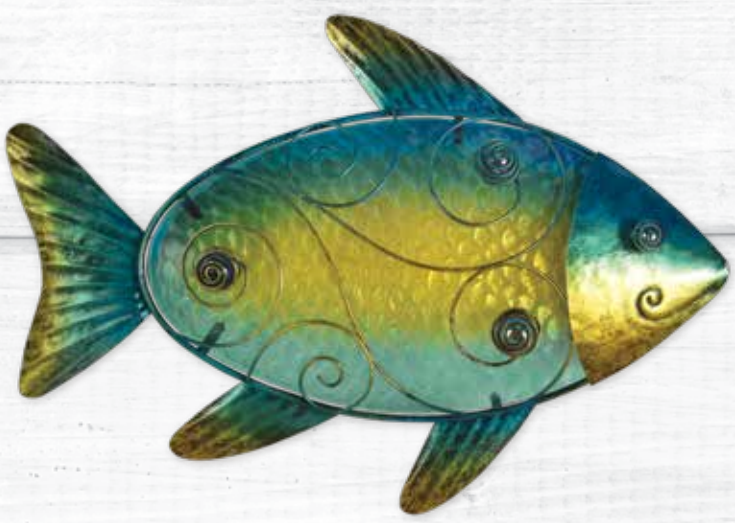

94373 Crab Wall Art
Material: Metal
Approx. 15"L x 13"W x 1"H
$17.00 ea. - 2
$15.50 ea. - 6
$13.50 ea. - 12