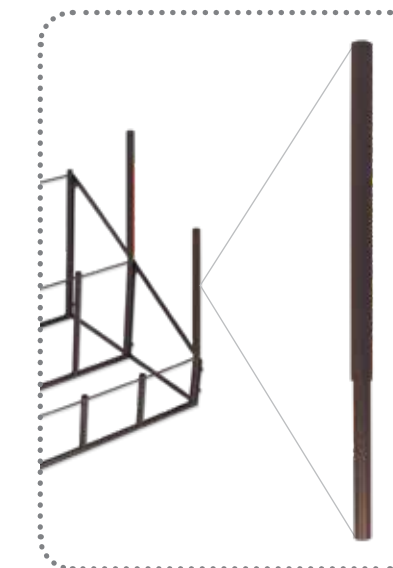

10" extension poles for the display units

52016 Spinner Display Unit

Material: Metal
Approx. 24"L x 24"W x 24"H
$35.00 ea. - 1