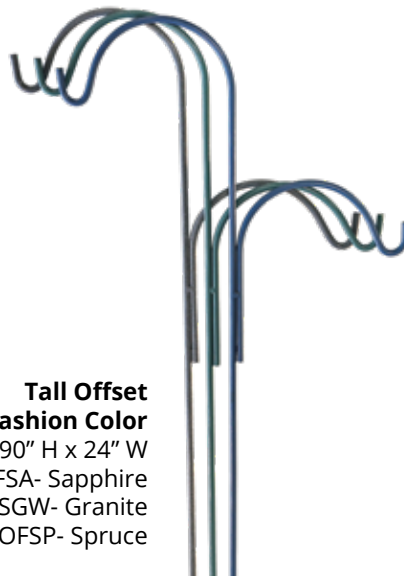

Tall Offset
Fashion Color
90" H x 24" W
TOFSA- Sapphire
TOFSGW- Granite
TOFSP- Spruce