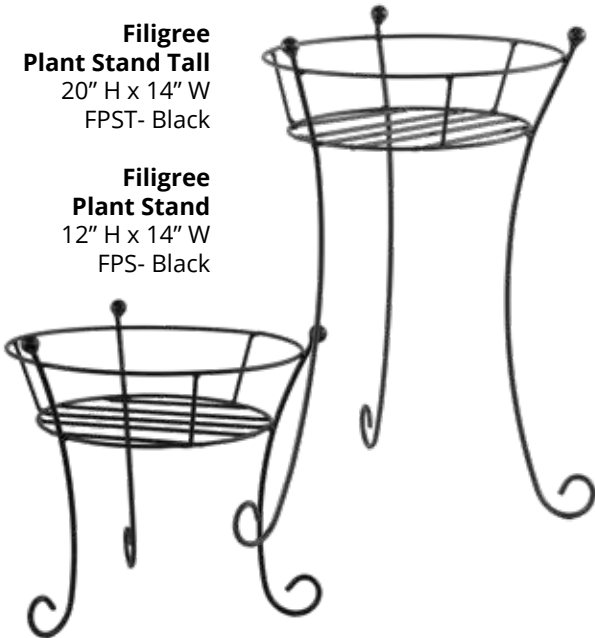

CLASSIC PLANT STANDS, TABLES, & POT HOLDERS

Garden Plant Stand Tall
36" H x 16" W
GPST- Black
GPSTBR- Bronze

Garden Plant Stand
24" H x 16" W
GPS- Black
GPSBR- Bronze

PS-10
11.5" H x 12.75" W
PS-10 - Black

REVERSIBLE!

Plant Stand
38" H x 10" W
PS- Black
PSBR- Bronze

Plant Stand Tall
52" H x 16" W
PST- Black
PSTBR- Bronze

5/16" ROUND

Black
Matte Black

Bronze

Green

Red

Tricycle
14" H x 24" W
T- Black
TBR- Bronze

Tractor
12" H x 12.5" W x 32" D
TRG- Green
TRGR- Red

Lattice Plant Table Set of 3
LPTSMB1- Matte Black

Lattice Plant Table Tall
24" H x 14" W
Lattice Plant Table Medium
22" H x 12" W
Lattice Plant Table Small
18" H x 10" W

Filigree Plant Stand Tall
20" H x 14" W
FPST- Black

Filigree Plant Stand
12" H x 14" W
FPS- Black

Hanging Basket
HBMB
7" H x 14" W x 14" D

NEW!
MERCHANDISING
SOLUTIONS ON
PAGE 26

Standing Plant Stand
45.5" H x 12" W
SPS- Black