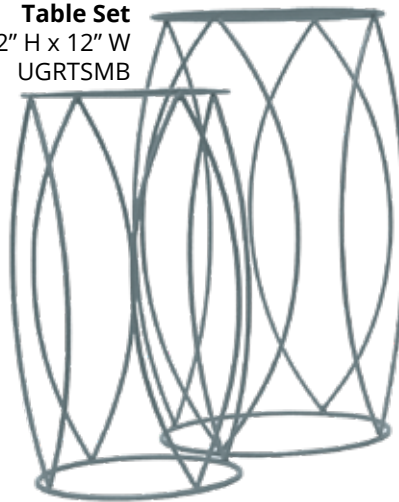

ACCESSORIES

URBAN LIVING

Available in Matte Black.

MERCHANDISING SOLUTIONS ON PAGE 27

AMERICAN GARDENWORKS™