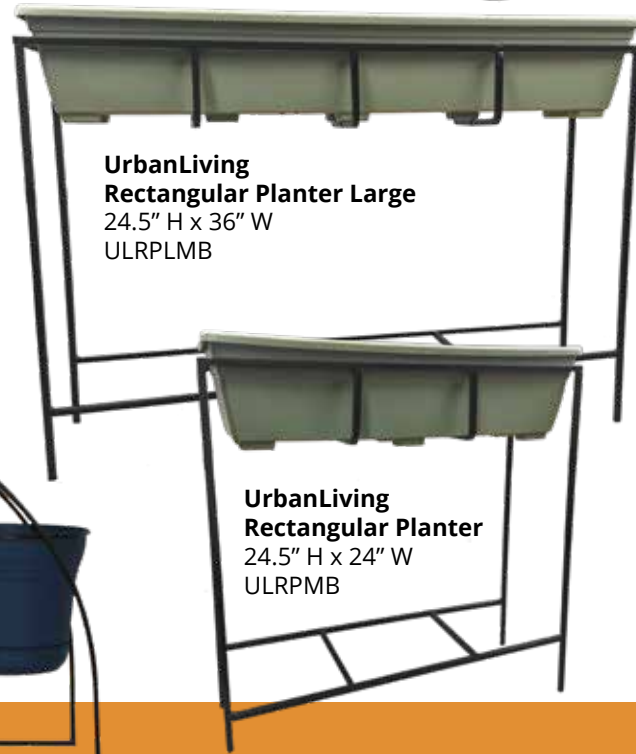

UrbanLiving 2 Ring Tricycle
18.5" H x 12.5" W
ULT2MB

UrbanLiving Square Planter Large
36" H x 17.5" W
ULSQPLMB

Medium
24.5" H x 13.5" W
ULSQPMMB

Small
18.5" H x 13.5" W
ULSQPSMB

UrbanLiving Rectangular Planter Large
24.5" H x 36" W
ULRPLMB