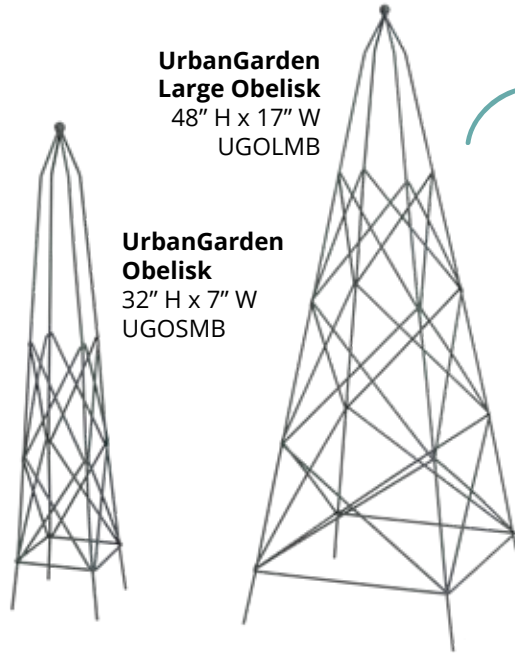

UrbanGarden Round Plant Table Set
22" H x 12" W
UGRTSMB

UrbanGarden Large Obelisk
48" H x 17" W
UGOLMB

UrbanGarden Obelisk
32" H x 7" W
UGOSMB