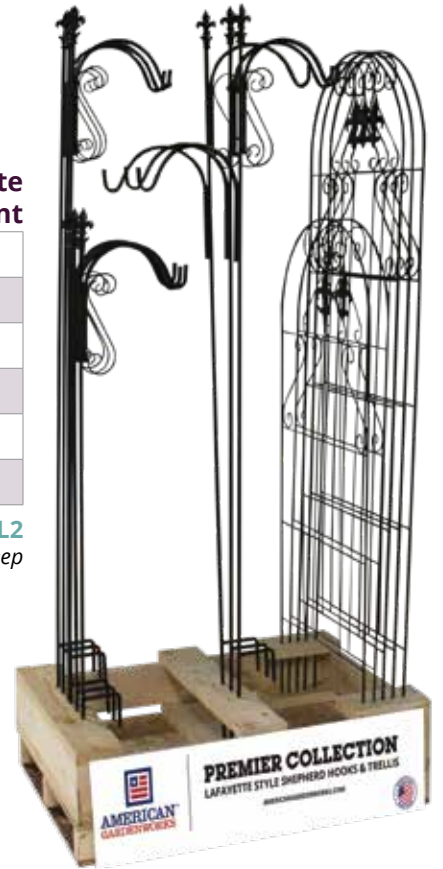

40-Piece Lafayette Premier Collection Assortment

Item ID	Description	Qty
LASS	Lafayette Short Single Black	10
LATS	Lafayette Tall Single Black	10
LATOF	Lafayette Tall Offset Black	10
LAT	Lafayette Trellis Black	5
LATT	Lafayette Tall Trellis Black	5

Display Assortment Item ID: **LAFPAL2**
Pallet Dimensions: 93" Tall x 43" Wide x 30" Deep