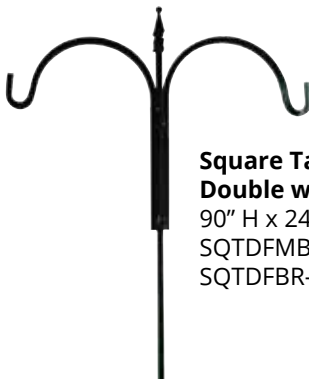

Four styles of UrbanLiving
Pot Holders and Planter

PREMIER COLLECTIONS

Black

Bronze

1/2" ROUND OR SQUARE

**Square Tall
Offset w/Finial**
90" H x 24" W
SQTOFMB- Matte Black
SQTOFBR- Bronze

**Jardin
Tall Offset
Shepherd Hook**
90" H x 24" W
JATOFBR- Bronze

**Jardin
Tall Single
Shepherd Hook**
90" H x 12" W
JATSBR- Bronze

**Jardin
Short Single
Shepherd Hook**
65" H x 12" W
JASSBR- Bronze

**NEW MATTE
BLACK FINISH!**

**Square Tall
Double w/Finial**
90" H x 24" W
SQTDFMB- Matte Black
SQTDFBR- Bronze