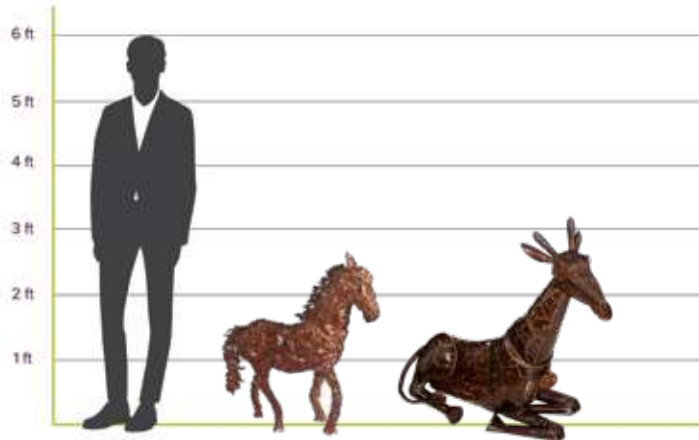

Flying Butterfly Stallion

No: 16160

Dimensions:

H 72.0 cm W 75.0 cm D 19.0 cm

H 28.4 in W 29.6 in D 7.5 in

$299.00

LIFE SIZE CHART