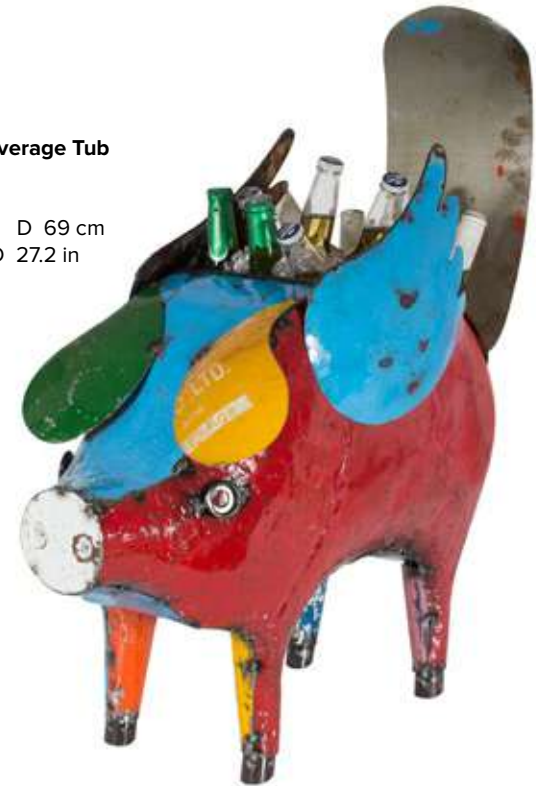

\$105.00

Barnyard Flying Pig Beverage Tub

No: 991047

Dimensions:

H 64.0 cm W 32.5 cm D 69 cm

H 25.2 in W 12.8 in D 27.2 in

8 936080 335942

\$115.00