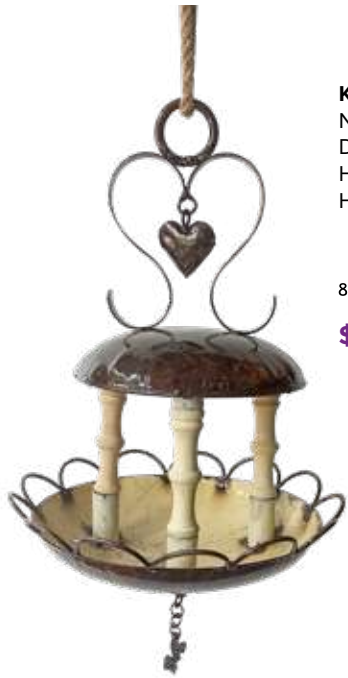

Kalinda Birdfeeder

No: ES4006

Dimensions:

H 42.0 cm W 30.5 cm D 30.5 cm

H 16.5 in W 12.0 in D 12.0 in

$59.00