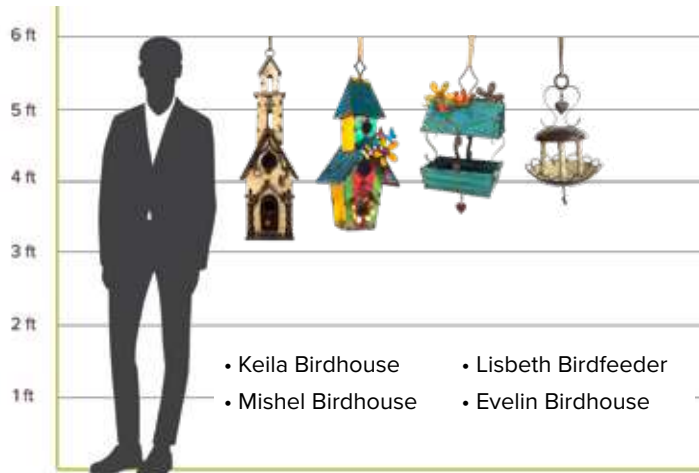

Product's height excludes hanging rope