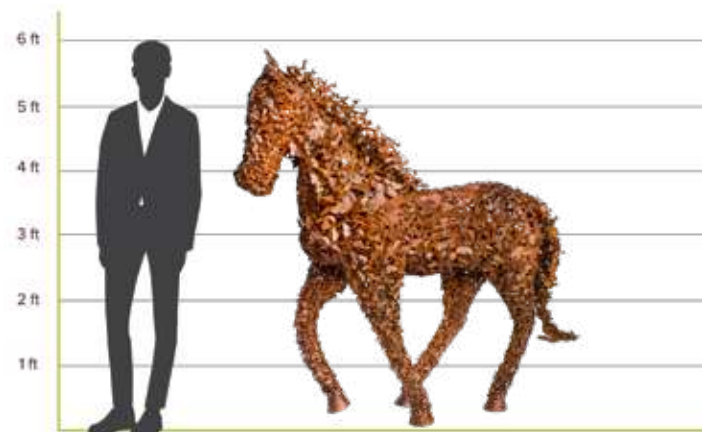

\$1,745.00

Full Bloom Garden Sphere Medium
No: E40492
Diameter: 92.0 cm - 3ft

\$1,335.00

• Full Bloom Garden Sphere Large

• Full Bloom Garden Sphere Medium

LIMITED EDITION BY *Amy Jacobs*

LIMITED EDITION BY

Amy Jackson

ELM in Bloom

No: E40494

ELM - Dimensions:

H 125.0 cm W 160.0 cm D 160.0 cm

H 4ft 1in W 5ft 3in D 5ft 3in

Base - Dimensions:

H 30.0 cm W 57.0 cm D 79.0 cm

H 12in W 1ft 10in D 2ft 7in

819361861051067

\$2,345.00

• ELM in Bloom

LIMITED EDITION BY

Amy Jackson

Flying Butterfly Stallion - Limited Edition

No: 16161

Dimensions:

H 170.0 cm W 58.0 cm D 180.0 cm

H 5ft 7in W 1ft 11in D 5ft 11in

\$1,895.00

• Flying Butterfly Stallion - Limited Edition

**SCULPTURE****MINIS****BEVERAGE****SPORT COLLECTION****PETS****FURNITURE****POTS AND PLANTERS****WALL ART**