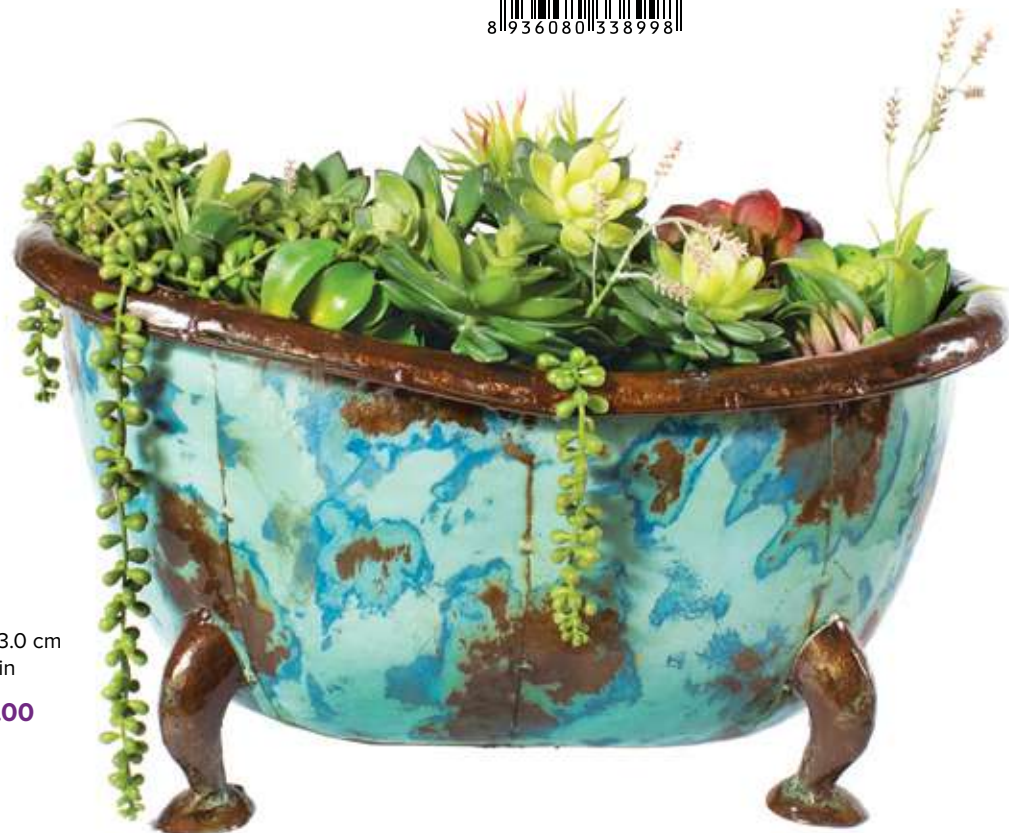

Rub A Dub Tub Small

No: E40448S

Dimensions:

H 29.5 cm W 29.0 cm D 48.0 cm

H 11.6 in W 11.4 in D 18.9 in

$145.00