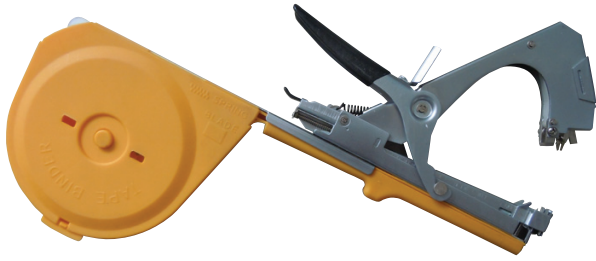

Natural 1/2" bamboo tripod trellis already assembled with rubber trellis cap.

Length	Item#	Bale Qty
24"	BTT24	50
36"	BTT36	50
48"	BTT48	50

TAPE GUN

A labor saving tape machine that makes quick work of tying plants to stakes and wires.

Item#	Case Qty
TTG1	1

STAPLES FOR TAPE GUN

Staples for all brands of tying tools.

Item#	Case Qty
TT604-L	4,800
X10	48,000
X200	960,000

BLADES FOR TAPE GUN TOOL

Replacement serrated blades for all brands of Tying Machines.