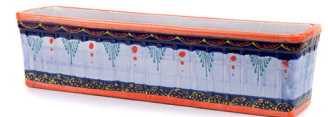

2502E & 2506
Assorted Window Box
19.75" - QTY 4 PC 10" - QTY 6 PC