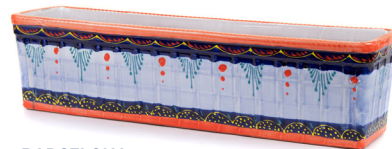

Window Box Planters

Available in two sizes. Perfect for brightening up window ledges.

MIXED CASE

Item Code	Item Description	Width	Height	Qty
2502E	WINDOW BOXES	19.75"	5.5"	4
2506	WINDOW BOXES	10"	3"	6

2502E

2506

BARCELONA