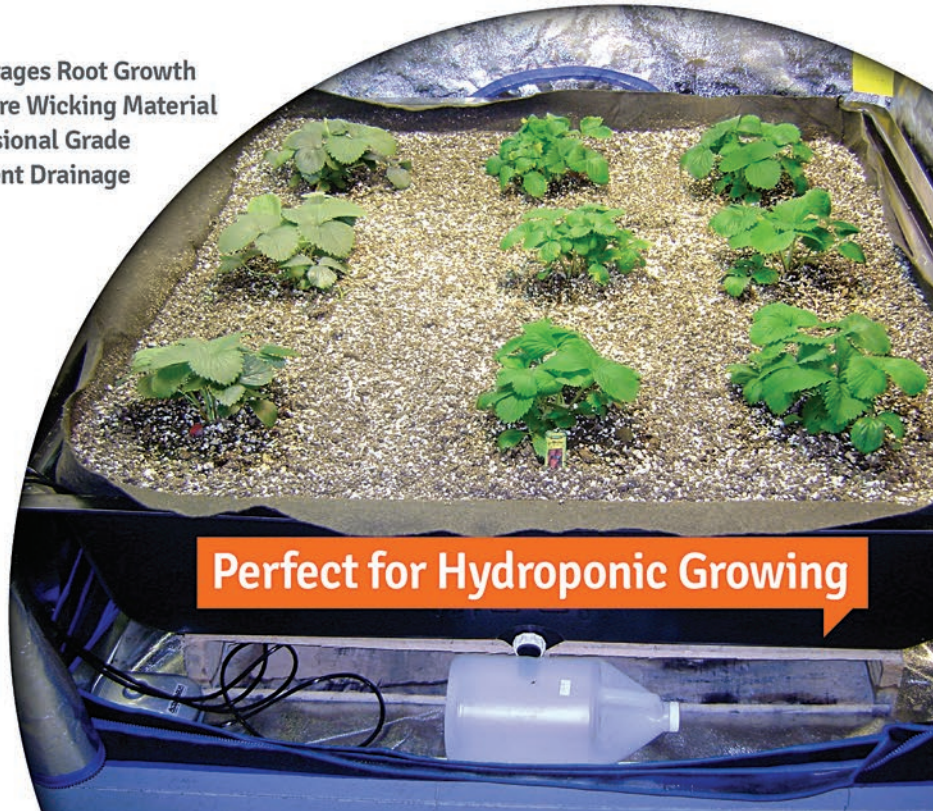

Offered with and without handles.

Hydroponic Growing

Protects Drains and Pumps

Flood Tray Liners

Save time, money & increase productivity

Smart Pot Tray Liners act as a secondary filter without drain holes broadening your media choices and more even saturation results in hardier plants.

Will NOT Rot, Fray or Split

Easy & Cleaner

LEAD & BPA FREE

MADE IN THE USA

Perfect for Hydroponic Growing

Our Vision

Everyday Gardening

At Smart Pot® our vision is to bring home-grown vegetables, fruits and herbs into the everyday life of as many people as we can. Our business model supports this vision by offering a wide range of well-designed, functional fabric containers at prices much lower than traditional hard-sided planters so as many people as possible will be able to afford them and start their own garden.