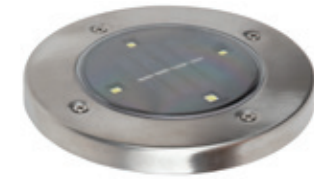

2 Solar Lawn/Deck Lights

ITEM 25121 / SKU 793-25121

- Metal & Plastic
- Stainless Steel
- 4 White SMD LEDs
- 2 Lumens per LED
- 4.5" dia. x 5.13"
- Full Color Box