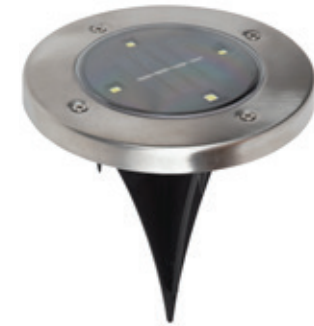

2 Solar Lawn/Deck Lights

ITEM 25121 / SKU 793-25121

- Metal & Plastic
- Stainless Steel
- 4 White SMD LEDs
- 2 Lumens per LED
- 4.5" dia. x 5.13"
- Full Color Box