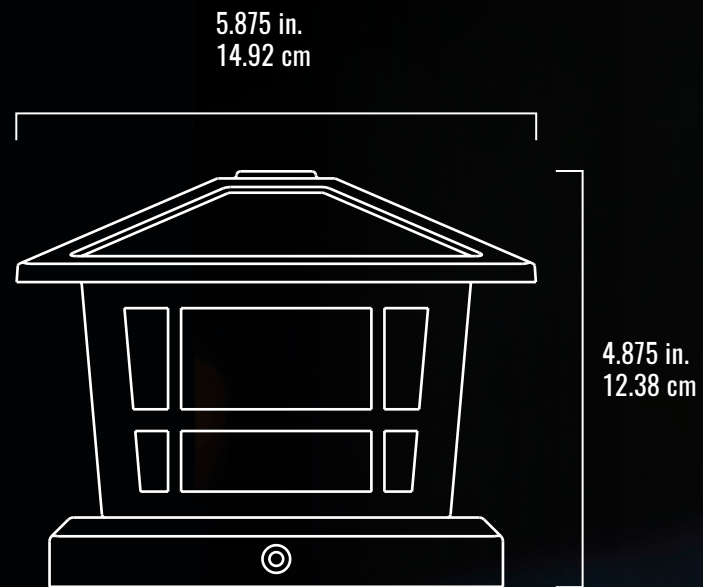

MOONRAYS®

29023 / SKU 793-29023

Post Cap Light

3 Warm White
SMD LEDs

METAL AND GLASS
CONSTRUCTION

BLACK
FINISH

3.3 WATTS
12 VOLT