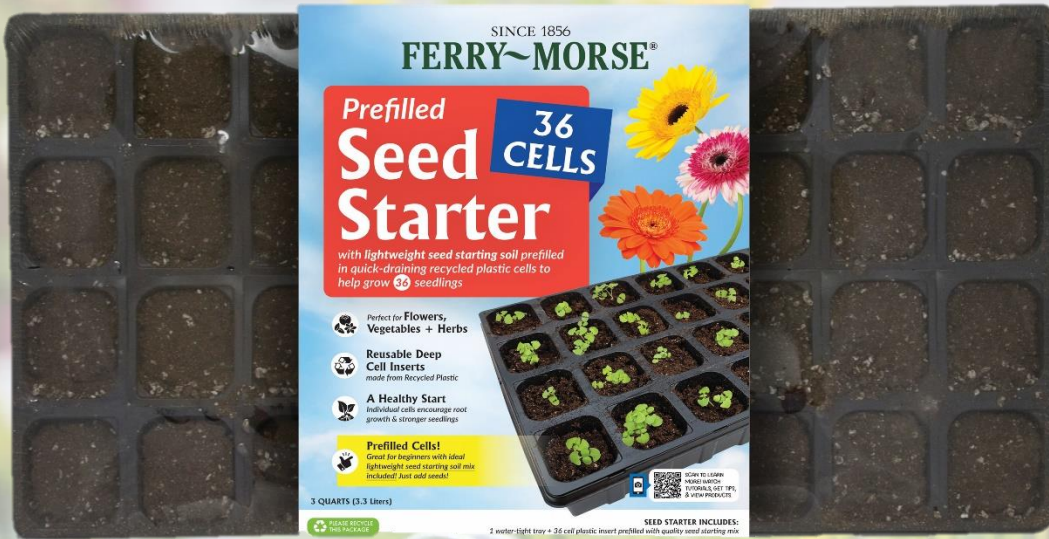

G108ORG

Ferry Morse organic seed starting mix

UPC: 0-41700-70000-5

Features

- 8 qt bag
- Professional quality mix
- OMRI listed for Organic gardening
- Great value for an organic growing medium!

SINCE 1856

FERRY~MORSE®

Seed Starting Trays

P36S

Ferry Morse Seed Starting Tray
with Starter Mix

UPC: 0-23075-02361-3

Features

- Ready to use tray
- 36 Cells – start 36 plants
- Contains high quality seed starting mix

P180-6

Ferry Morse Seed Starting Tray
extra large insert

UPC: 0-23075-02180-0

Features

- 18 detachable cell pots with watertight tray
- Extra large pots designed to grow vegetables with strong roots

SINCE 1856