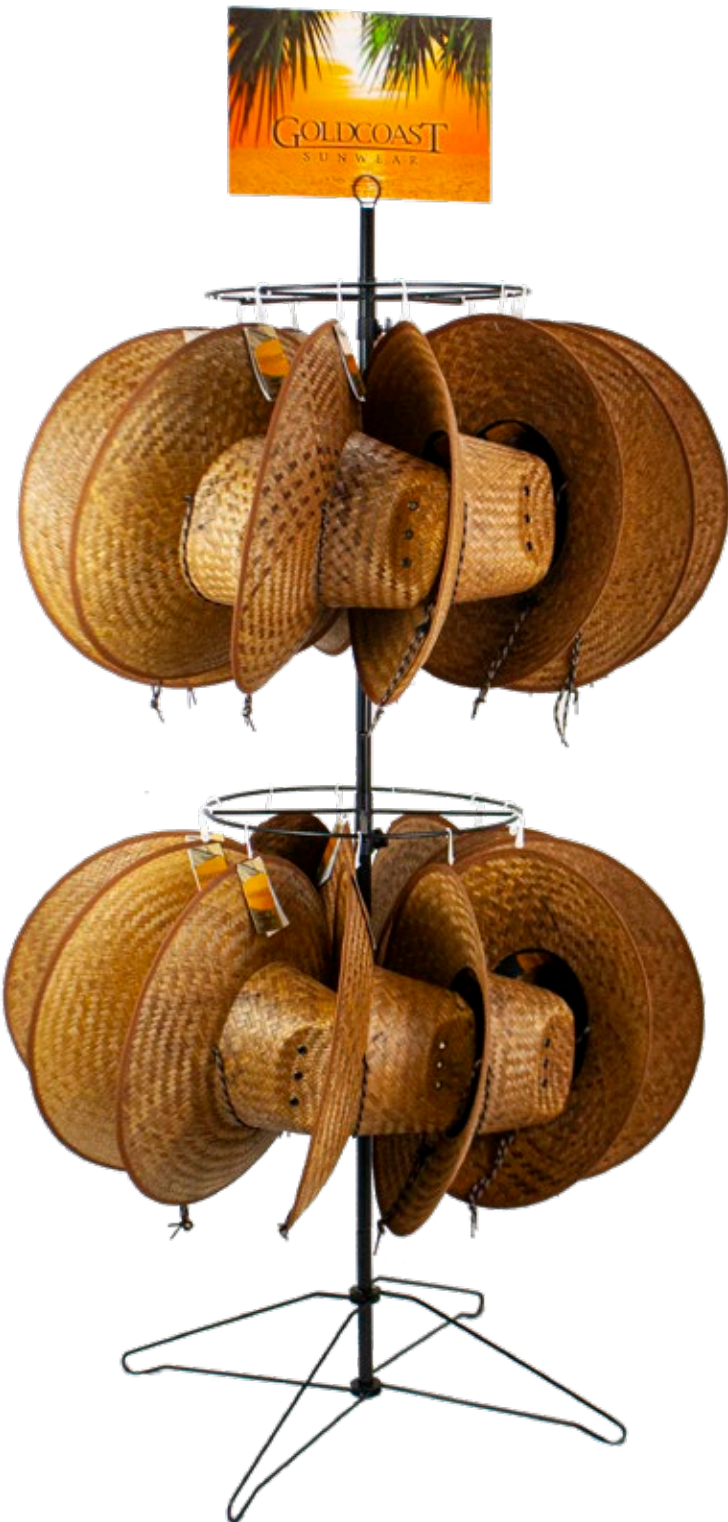

#1 BEST SELLING

WIDE BRIM SUN PROTECTION HAT

BEST SELLERS

NEW!! LEVER RACK

GCP9274

UPC: 758514155814

72 pieces;

HAT	PRICE	QTY	EX COST
Lever GCB4001-NAT-0 UPC: 758514072890	$8	72	$576
HR5-2 Rack UPC:	$38	1	$0*

Total: $576

*free fixture included with full program purchase