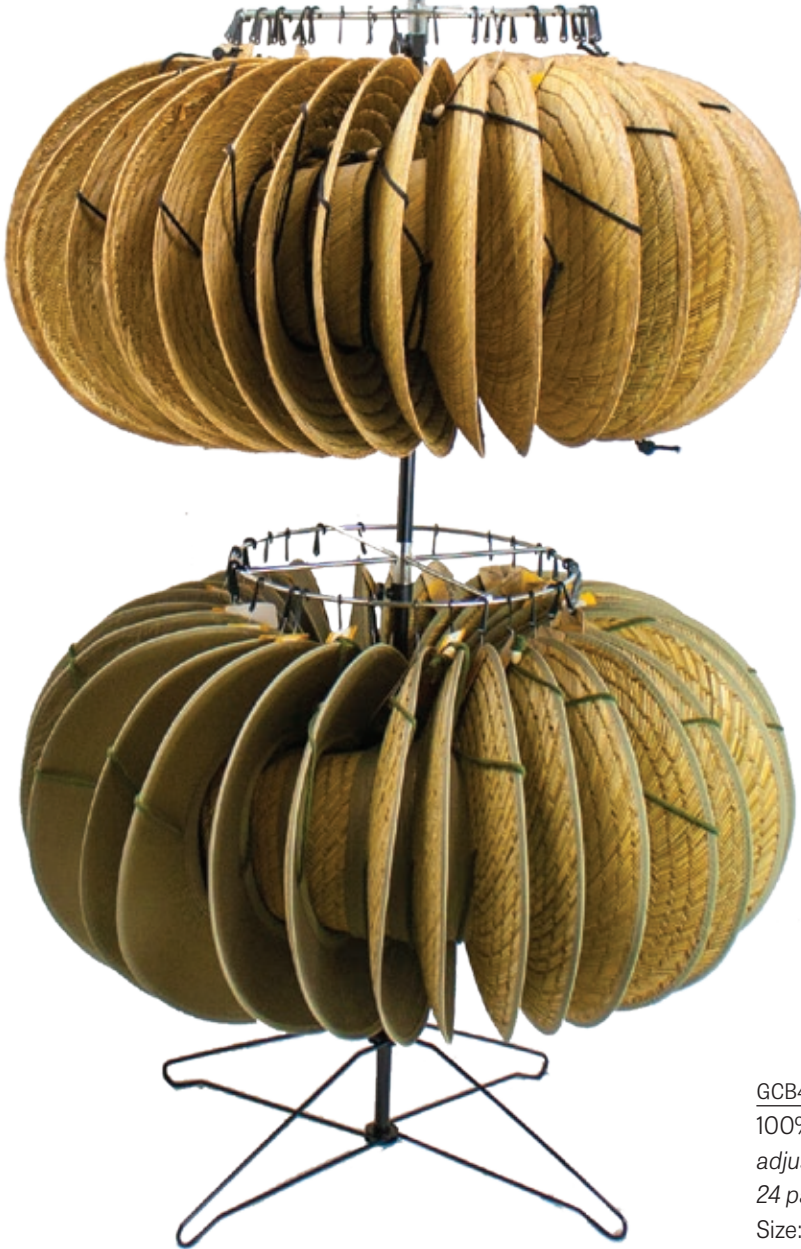

SUN PROTECTION WIDE BRIM RACK GCP9012

UPC: 758514063577

72 pieces, pre-assorted, best sellers to include:

HAT	PRICE	QTY	EX COST
Identity GCB4003 UPC: 758514072685	$10	72	$720
HR5-2 Rack UPC:758514054889	$38	1	$0*

Total: $720.00

*free fixture included with full program purchase

GCB4003

IDENTITY

100% straw, 4.5" brim

adjustable chin tie

24 pack

Size: one size elastic stretch

Natural

$10.00

Color	UPC code
NAT	758514072685