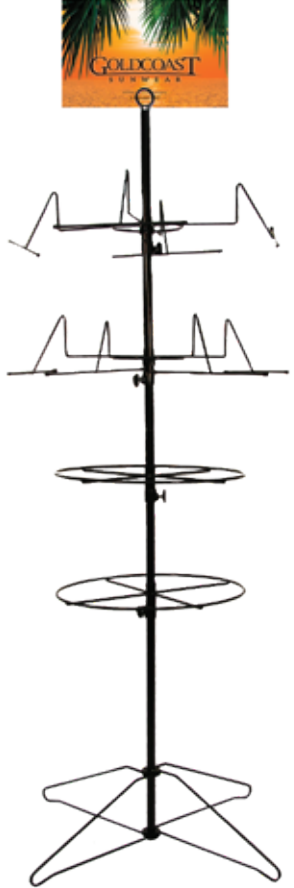

GCP9017 **WALKER CLIP STRIP**

UPC: 758514081847

12 pieces, *olive and sand*

Total: \$156 (\$13.00 each)

(including free clip strip and hook)

HR1-D
8' tall,
7 rotating tiers
\$61.00

HR2 (not shown)
6' tall, 5 rotating tiers,
no mirrors
\$57.00

HR5
6' tall,
4 rotating rings
\$42.00

HR5-2 (not shown)
6' tall, 2 rotating rings
\$38.00

HR5-3 (not shown)
6' tall, 3 rotating rings
\$40.00

HR6-1
6' tall, 1 rotating ring and
2 rotating tiers
\$44.00

HR6-5 (not shown)
6' tall, 3 rotating tiers
\$40.00

HR6
6' tall, 2 rotating tiers and
2 rotating rings
\$46.00

HRC1013
5' 9" tall x 14" wide
3 shelves and 1 mirror display
\$30.00

HRC1014
5' 9" tall x 16.5" wide
3 shelves and 1 mirror display
\$40.00

HRC1028
5' 9" tall x 14" wide
3 shelves and 1 mirror display
\$30.00