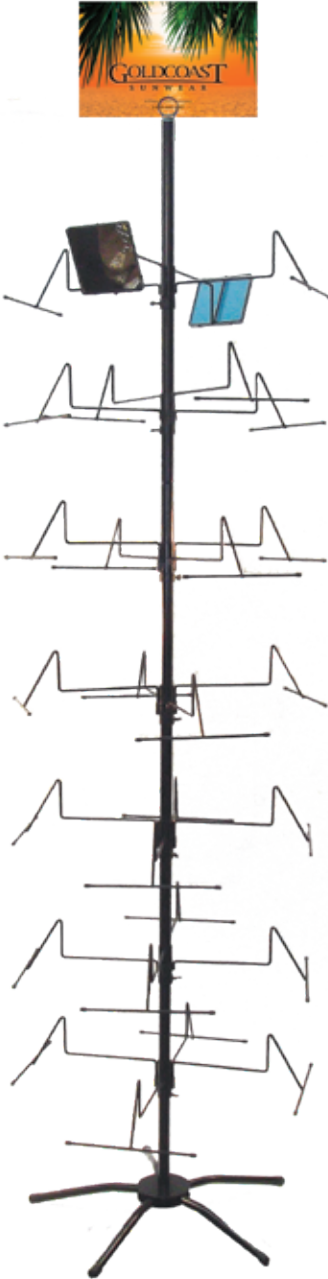

GCP9017 **WALKER CLIP STRIP**

UPC: 758514081847

12 pieces, *olive and sand*

Total: \$156 (\$13.00 each)

(including free clip strip and hook)

HR1-D
8' tall,
7 rotating tiers
\$61.00

HR2 (not shown)
6' tall, 5 rotating tiers,
no mirrors
\$57.00