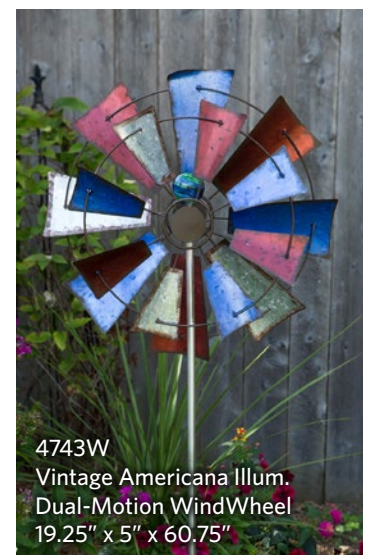

# WINDWHEELS

Universal WindWheel  
Window Box

**4490W**  
Illuminarie Plumiere Dual-Motion  
Windwheel  
5" x 19" x 60"

**4732W**  
Carnivale Dual-Motion Windwheel  
4.75" x 14.75" x 44"

**4351W**  
Illuminarie Dual-Motion  
WindWheel  
15" x 5" x 45"

**4489W**  
Illum. Apostrophe-Prism Glass  
Dual-Motion WindWheel  
19" x 5.5" x 60"

**4728W**  
Illum. Carousel  
Dual-Motion WindWheel  
6.88" x 15.75" x 44"

**4736W**  
Murcia Dual-Motion  
WindWheel  
15.38" x 5.50" x 44"

**4738W**  
Intermezzo Dual-Motion  
WindWheel  
15.38" x 5.5" x 43.5"

**4743W**  
Vintage Americana Illum.  
Dual-Motion WindWheel  
19.25" x 5" x 60.75"

# SOLAR HANGING SPINNERS

4901 Bee  
Windweaver Solar Spinner  
4.75 x 4.75 x 22

4902 Butterfly  
Windweaver Solar Spinner  
4.75 x 4.75 x 22

4903 Hummingbird  
Windweaver Solar Spinner  
4.75 x 4.75 x 22