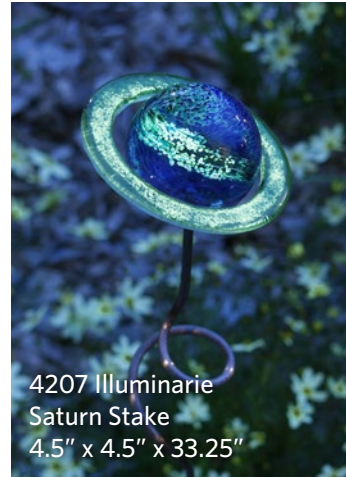

(Left to right)  
 3704 Illum. Gem Flower Stake (Amber-Red)  
 3702 Illum. Gem Flower Stake (Green-Blue)  
 3703 Illum. Gem Flower Stake (Iridescent)  
 3701 Illum. Gem Flower Stake (Blue-Green)  
 7.9" x 4" x 31"

4201 Illuminarie Sun Stake  
2.38" x 7.25" x 35.75"

4202 Illum. Moon Stake  
2.38" x 4.5" x 34.25"

4204 Illum. Dragonfly Stake  
2.38" x 5.75" x 34.25"

4207 Illuminarie Saturn Stake  
4.5" x 4.5" x 33.25"