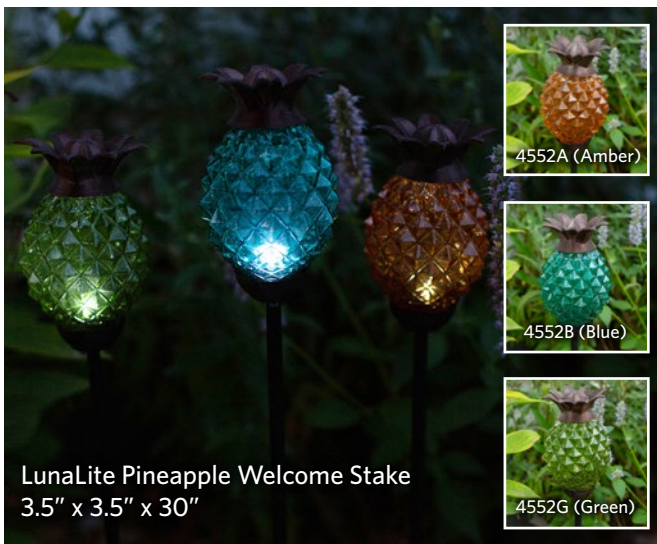

# SOLAR GARDEN STAKES

7031 Aurora 6" Globe Stake (Green/Blue)  
7032 Aurora 6" Globe Stake (Yellow/Blue)  
7033 Aurora 6" Globe Stake (Aqua/Red)  
5.88" x 5.88" x 39.25"

# SOLAR YARD STAKES & PLANTERS

4681  
LunaLite Peacock KD  
Stake 4pc Display Asst.  
7.5" x 3.5" x 42"

4682  
LunaLite Flamingo  
KD Stake 4pc  
Display Asst.  
5" x 3.5" x 42"

3732 LunaLite Sol-Sun Stake  
2.5" x 9.5" x 31"  
3733 LunaLite Blue Moon Sta  
2.5" x 8.5" x 32"