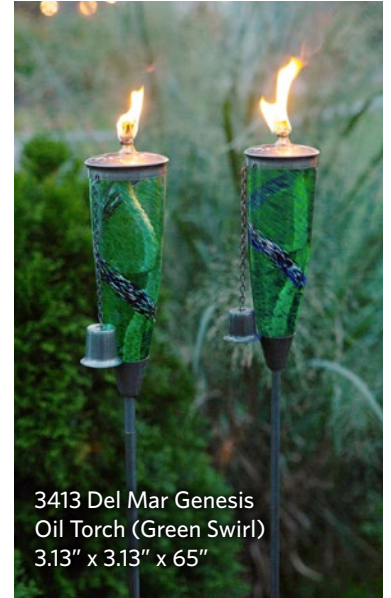

3413 Del Mar Genesis
Oil Torch (Green Swirl)
3.13" x 3.13" x 65"