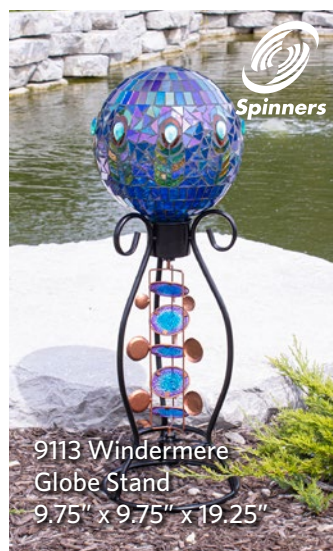

# GLOBE STANDS, COLUMNS & PEDESTALS

Globes Sold Separately

**NEW!**

4033 Lotus Globe Pedestal  
6.75" x 6.75" x 14.25"

**NEW!**

USE HANGING OR STANDING!

9142 Hampton Globe Stand - Hanger  
12.5" x 12.5" x 19.5"

**NEW!**

Glow in the Dark!

9159 Newport Illuminarie Globe - Plant Stand  
11.5" x 11.5" x 19"

**NEW!**

9189 Heart Globe Column  
9" x 10" x 19"

4098 Mission Globe Pedestal  
8" x 8" x 14"

4099 Laying Bunny Globe Holder  
14" x 9" x 8.25"

9111 Icarus Globe Stand  
10" x 10" x 34"

9112 Windweaver Globe Stand  
9.75" x 9.75" x 19.25"

9113 Windermere Globe Stand  
9.75" x 9.75" x 19.25"

9121 Verona Globe Stand  
10.75" x 10.75" x 13.50"

9128 Small Helix Globe Stand  
9" x 9" x 8"

# GLOBE STANDS, COLUMNS & PEDESTALS

Globes Sold Separately

9129 Tall Helix  
Globe Stand  
9.75" x 9.75" x 21"

9132 Victorian  
Globe Stand  
11.25" x 11.25" x 22"

9134 Mini Profile  
Globe Stand  
10.75" x 10.75" x 12.5"