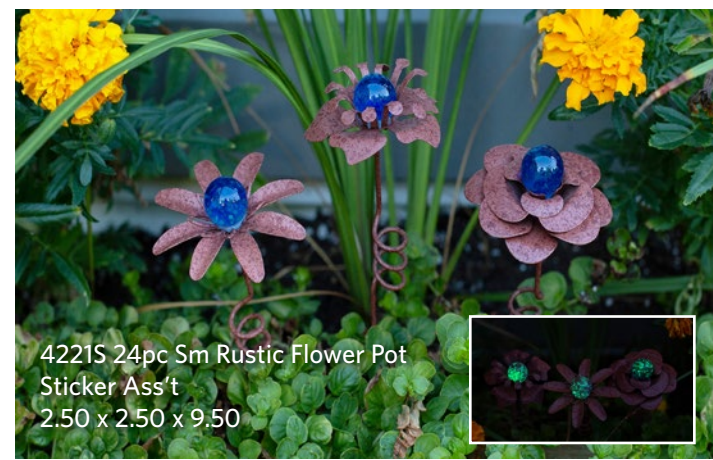

4216MD 48pc Mini Pot Sticker
.75" x .75" x 4.75"

4221S 24pc Sm Rustic Flower Pot
Sticker Ass't
2.50 x 2.50 x 9.50