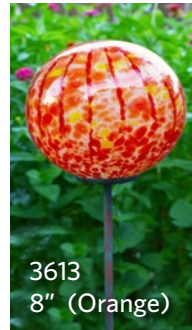

## GLOBE STAKES

6" Round Lollipop Globe Stake  
6" x 6" x 27.25"

8" Elliptical Lollipop Globe Stake  
8" x 8" x 36.5"

3601  
6" (Blue)

3602  
6" (Green)

3603  
6" (Orange)

3611  
8" (Blue)

3612  
8" (Green)