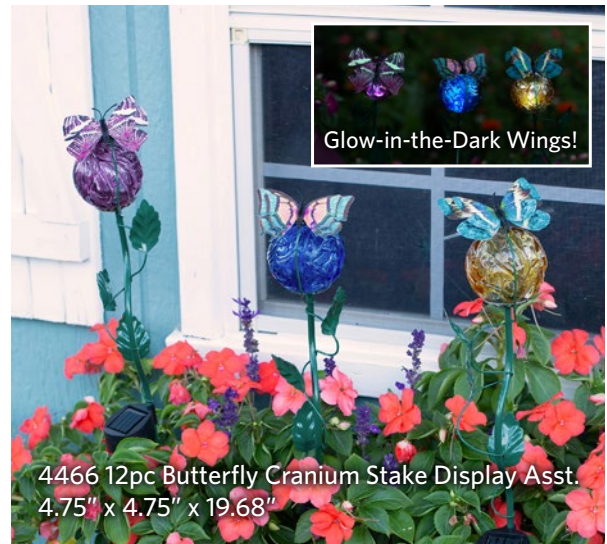

3667 12pc LunaLite Bird Stake Display Asst.
2.5" x 6" x 14.38"

Glow-in-the-Dark Wings!