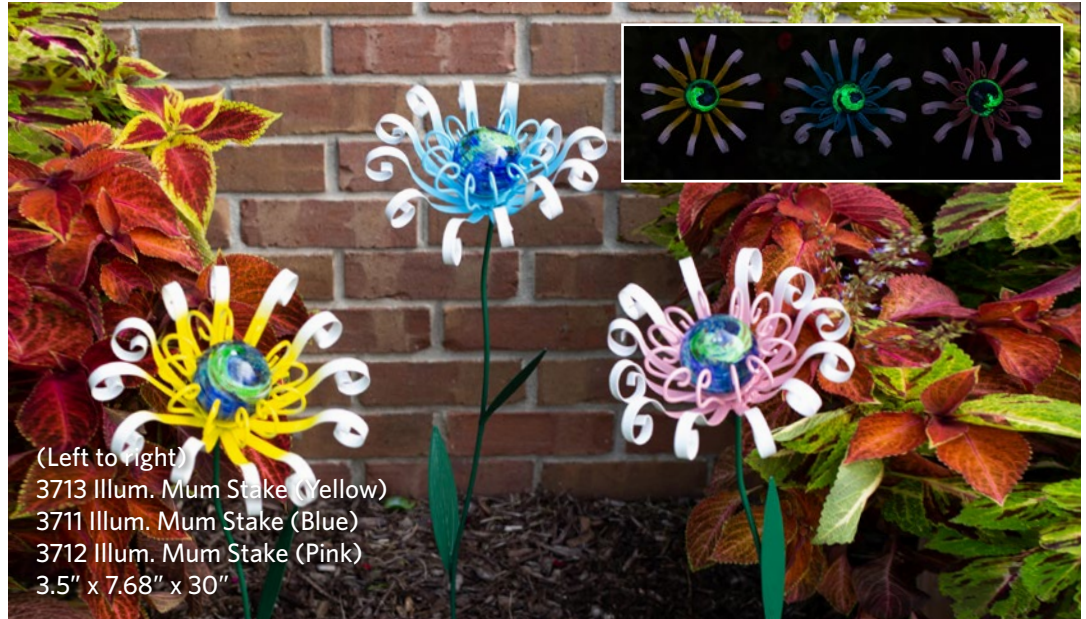

# ILLUMINARIE STAKES

Patented (U.S. Patent No. 7,252,889)

Luminescent crystals within our Illuminarie® globes absorb light energy during the day and emit a soothing, light green glow at night. The glow intensity will gradually fade but can be visible for hours after dusk. Illuminaries® may be recharged by exposing to any light source. Indoors or outside, in a potted plant, garden or walkway - you're sure to enjoy Illuminarie® globe stakes!