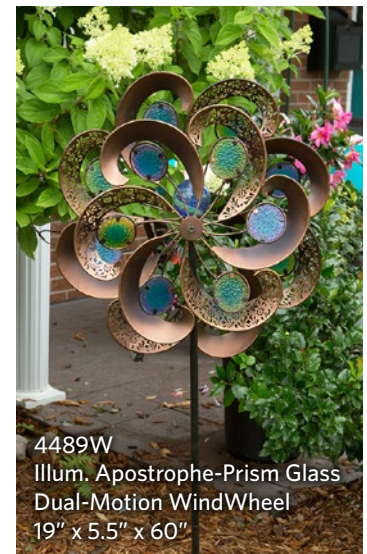

4351W
Illuminarie Dual-Motion
WindWheel
15" x 5" x 45"