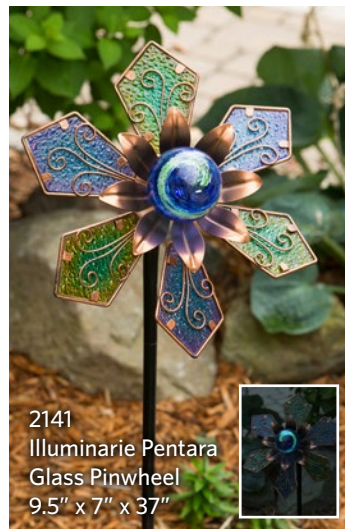

2139A
Wisp Primrose Pinwheel (Amber)
3.5" x 10.5" x 42.5"

2182
Vintage Illuminarie Coleus Two-Tiered Pinwheel
11.63" x 7.75" x 37"

2141
Illuminarie Pentara Glass Pinwheel
9.5" x 7" x 37"