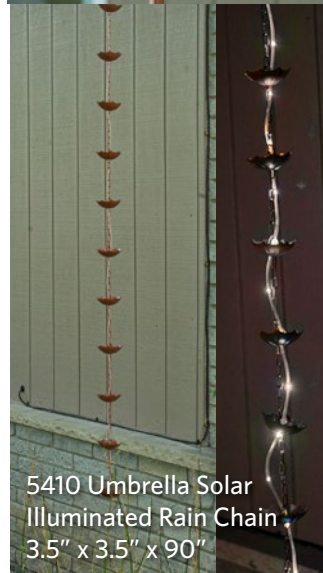

5411 Tulip Solar Illuminated Rain Chain
3.38" x 3.38" x 90"

5410 Umbrella Solar Illuminated Rain Chain
3.5" x 3.5" x 90"