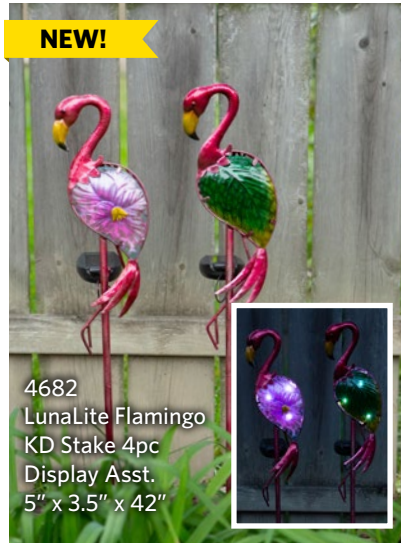

3732 LunaLite Sol-Sun Stake
2.5" x 9.5" x 31"
3733 LunaLite Blue Moon Sta
2.5" x 8.5" x 32"

4682
LunaLite Flamingo
KD Stake 4pc
Display Asst.
5" x 3.5" x 42"