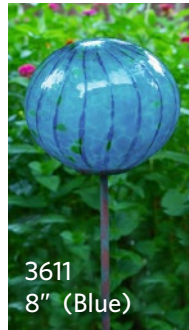

## GLOBE STAKES

6" Round Lollipop Globe Stake  
6" x 6" x 27.25"

8" Elliptical Lollipop Globe Stake  
8" x 8" x 36.5"

3601  
6" (Blue)

3602  
6" (Green)

3603  
6" (Orange)

3611  
8" (Blue)

3612  
8" (Green)