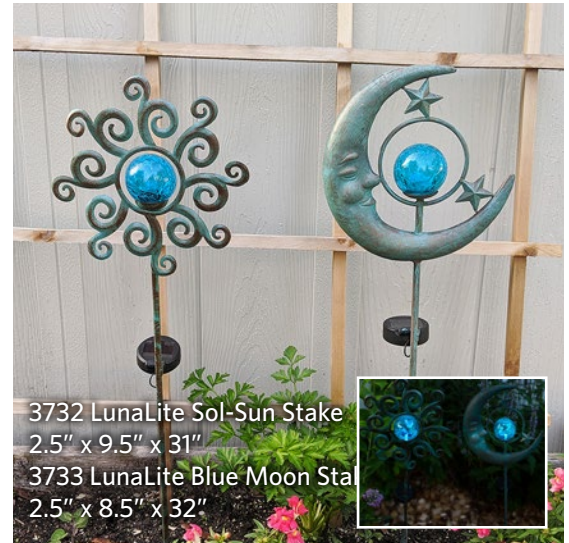

3732 LunaLite Sol-Sun Stake
2.5" x 9.5" x 31"
3733 LunaLite Blue Moon Sta
2.5" x 8.5" x 32"