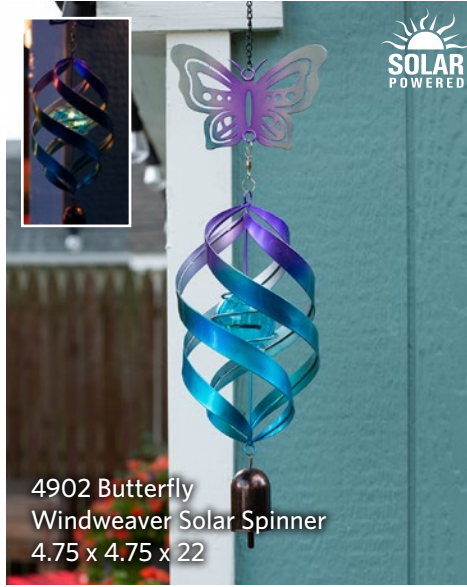

**4738W**  
Intermezzo Dual-Motion  
WindWheel  
15.38" x 5.5" x 43.5"

**4743W**  
Vintage Americana Illum.  
Dual-Motion WindWheel  
19.25" x 5" x 60.75"

# SOLAR HANGING SPINNERS

4901 Bee  
Windweaver Solar Spinner  
4.75 x 4.75 x 22

4902 Butterfly  
Windweaver Solar Spinner  
4.75 x 4.75 x 22

4903 Hummingbird  
Windweaver Solar Spinner  
4.75 x 4.75 x 22