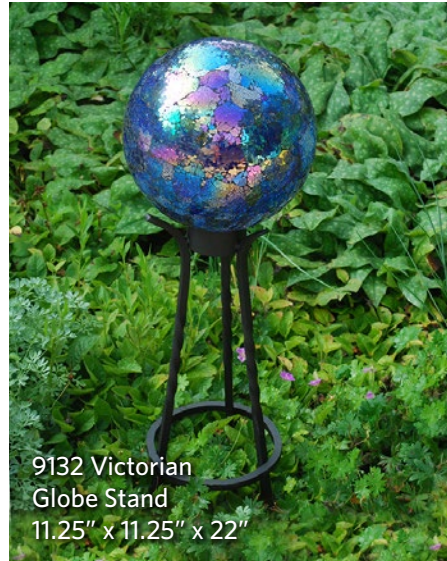

**NEW!**

Glow in the Dark!

9159 Newport Illuminarie Globe - Plant Stand  
11.5" x 11.5" x 19"

**NEW!**

9189 Heart Globe Column  
9" x 10" x 19"

4098 Mission Globe Pedestal  
8" x 8" x 14"

4099 Laying Bunny Globe Holder  
14" x 9" x 8.25"

9111 Icarus Globe Stand  
10" x 10" x 34"

9112 Windweaver Globe Stand  
9.75" x 9.75" x 19.25"

9113 Windermere Globe Stand  
9.75" x 9.75" x 19.25"

9121 Verona Globe Stand  
10.75" x 10.75" x 13.50"

9128 Small Helix Globe Stand  
9" x 9" x 8"

# GLOBE STANDS, COLUMNS & PEDESTALS

Globes Sold Separately

9129 Tall Helix  
Globe Stand  
9.75" x 9.75" x 21"

9132 Victorian  
Globe Stand  
11.25" x 11.25" x 22"

9134 Mini Profile  
Globe Stand  
10.75" x 10.75" x 12.5"