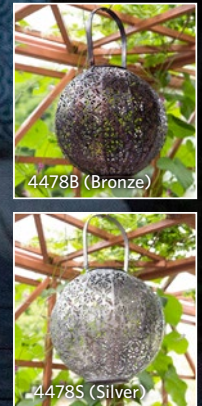

LUMISPHERE LANTERNS

Lumisphere
Window Box

Patented (U.S. Patent No. 9,109,778), Patented (U.S. Patent No. 9,410,693)