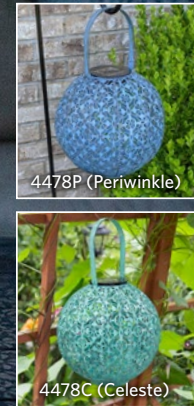

LUMISPHERE LANTERNS

Lumisphere
Window Box

Patented (U.S. Patent No. 9,109,778), Patented (U.S. Patent No. 9,410,693)