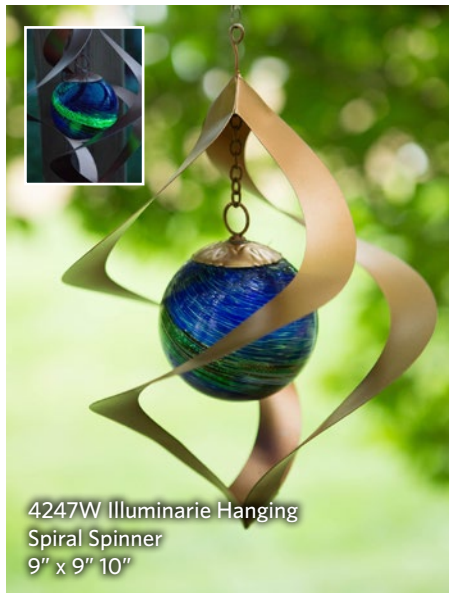

# SOLAR HANGING SPINNERS

4901 Bee  
Windweaver Solar Spinner  
4.75 x 4.75 x 22

4902 Butterfly  
Windweaver Solar Spinner  
4.75 x 4.75 x 22

4903 Hummingbird  
Windweaver Solar Spinner  
4.75 x 4.75 x 22

# ILLUMINARIE HANGING SPINNERS *Glow in the Dark!*

4921 Butterfly Wind Dancer  
8.25" x 8.25" x 7.13"

4928 Heart Wind Dancer  
8.25" x 8.25" x 8"

4930 Star Wind Dancer  
8.25" x 8.25" x 8.25"

4247W Illuminarie Hanging  
Spiral Spinner  
9" x 9" 10"