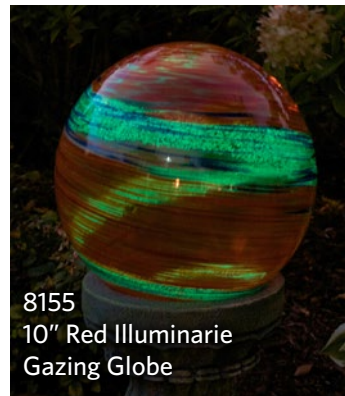

8142
10" Ocean Mist
Illuminarie Gazing Globe

Illuminarie Gazing
Globe Window Box

Kaleidoglobe™ DOUBLE LED CAPLIGHT

- Turns any opaque or translucent 10" glass globe into a stunning solar accent light!
- Includes white and color-changing light settings
- Provides 4 - 5 hrs. of operation at night for every 6 - 8 hrs. of charging time
- Ships in an attractive 12 pc counter display

10-GL
Universal Multi-Color
10" Globe Caplight
U.S. Patent No. D736448

Luna Lite™ DOUBLE LED CAPLIGHT

- Turns any Echo Valley 10" Illuminarie Gazing Globe into a dazzling solar accent light!
- Includes white and Ultraviolet (UV) light settings
- Provides 4 - 5 hrs. of operation at night for every 6 - 8 hrs. of charging time
- Ships in an attractive 12 pc counter display

10-GLUV
Universal Ultraviolet
10" Globe Caplight
U.S. Patent No. D736448