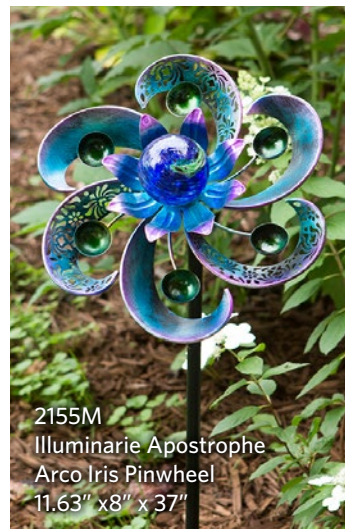

2117
Illuminarie Two-Tiered Pinwheel - Pomegranate
8" x 7.5" x 36"

2141
Illuminarie Pentara Glass Pinwheel
9.5" x 7" x 37"

2155M
Illuminarie Apostrophe Arco Iris Pinwheel
11.63" x 8" x 37"