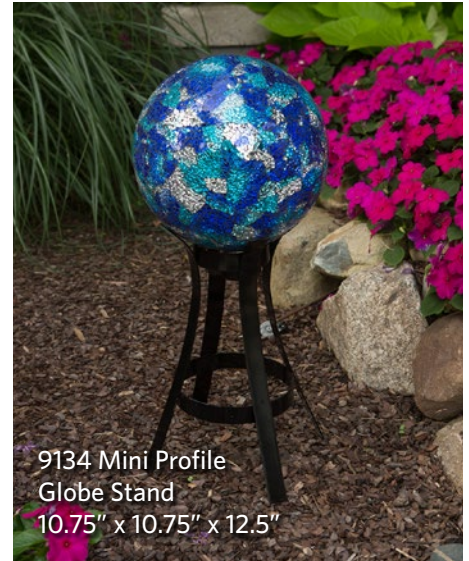

9111 Icarus Globe Stand  
10" x 10" x 34"

9112 Windweaver Globe Stand  
9.75" x 9.75" x 19.25"

9113 Windermere Globe Stand  
9.75" x 9.75" x 19.25"

9121 Verona Globe Stand  
10.75" x 10.75" x 13.50"

9128 Small Helix Globe Stand  
9" x 9" x 8"

# GLOBE STANDS, COLUMNS & PEDESTALS

Globes Sold Separately

9129 Tall Helix  
Globe Stand  
9.75" x 9.75" x 21"

9132 Victorian  
Globe Stand  
11.25" x 11.25" x 22"

9134 Mini Profile  
Globe Stand  
10.75" x 10.75" x 12.5"

9136 Cornucopia  
Folding 10" Globe Holder  
10.5 x 10.5 x 19"

9147 Leaf Globe Stand - Rust  
11.5" x 6.5" x 20"

9149 Orbital  
Globe Stand  
13" x 13" x 13"

9176 Tirreno Globe  
Pedestal  
6.5" x 6.5" x 11.75"