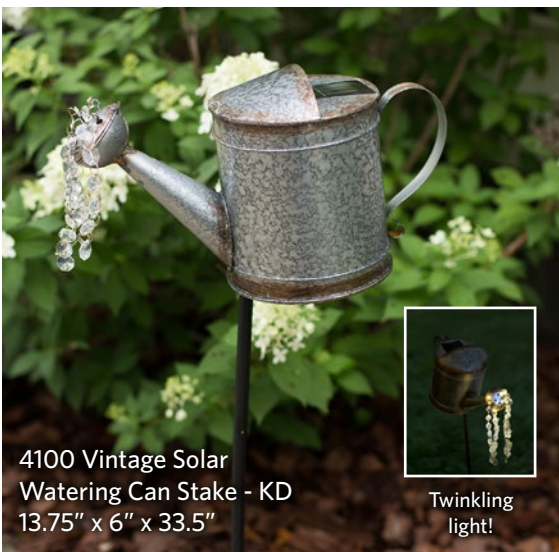

4101 Vintage Bucket
Planter-Faucet Light
7.13" x 4.75" x 31.13"

4100 Vintage Solar
Watering Can Stake - KD
13.75" x 6" x 33.5"