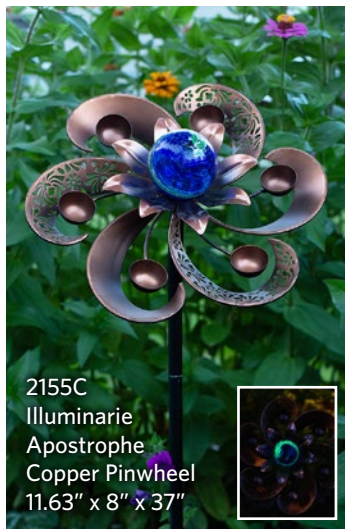

2116
Illuminarie Two-Tiered Pinwheel - Posey
8" x 7.5" x 36"

2155M
Illuminarie Apostrophe Arco Iris Pinwheel
11.63" x 8" x 37"

2155C
Illuminarie Apostrophe Copper Pinwheel
11.63" x 8" x 37"