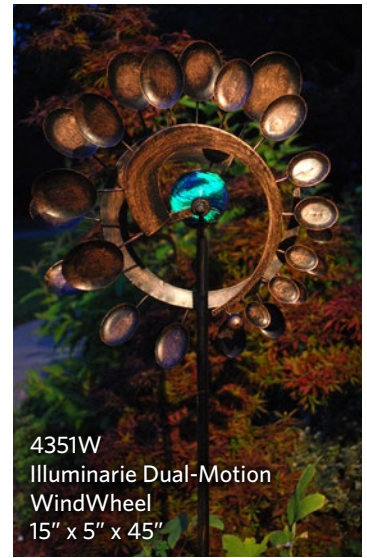

# WINDWHEELS

Universal WindWheel  
Window Box

**4490W**  
Illuminarie Plumiere Dual-Motion  
Windwheel  
5" x 19" x 60"

**4732W**  
Carnivale Dual-Motion Windwheel  
4.75" x 14.75" x 44"

**4351W**  
Illuminarie Dual-Motion  
WindWheel  
15" x 5" x 45"