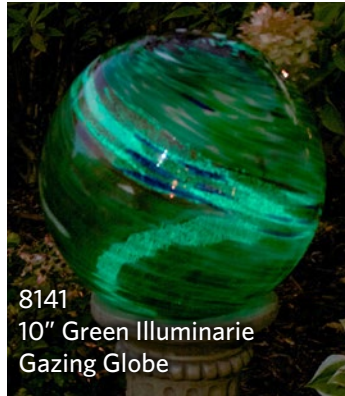

## Oil Torch Stakes

3412 Del Mar Genesis  
Oil Torch (Blue Swirl)  
3.13" x 3.13" x 65"

3413 Del Mar Genesis  
Oil Torch (Green Swirl)  
3.13" x 3.13" x 65"

## 10" ILLUMINAIRE GAZING GLOBES

Patented (U.S. Patent No. 7,252,889)

8140  
10" Blue Illuminarie  
Gazing Globe

8141  
10" Green Illuminarie  
Gazing Globe

8142  
10" Ocean Mist  
Illuminarie Gazing Globe