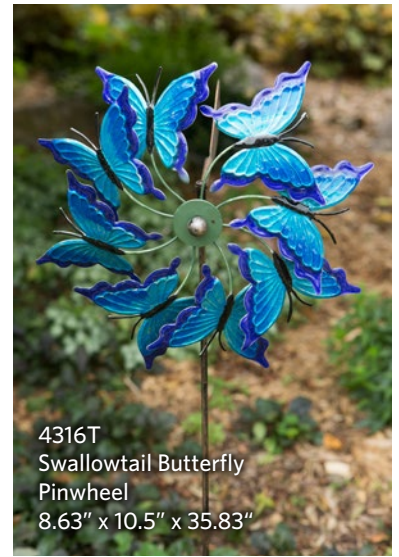

4316T
Swallowtail Butterfly
Pinwheel
8.63" x 10.5" x 35.83"

WINDSCAPES