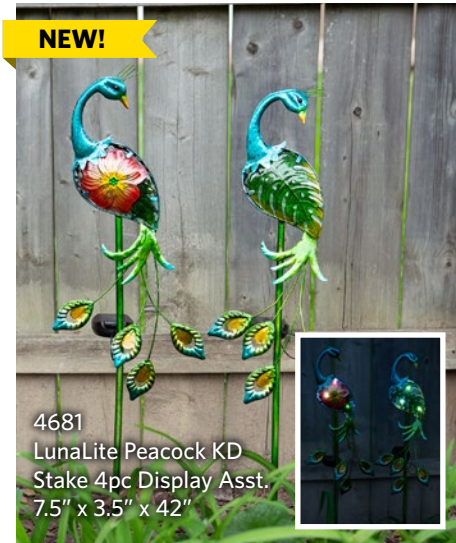

4682
LunaLite Flamingo
KD Stake 4pc
Display Asst.
5" x 3.5" x 42"

SOLAR YARD STAKES & PLANTERS

4681
LunaLite Peacock KD
Stake 4pc Display Asst.
7.5" x 3.5" x 42"