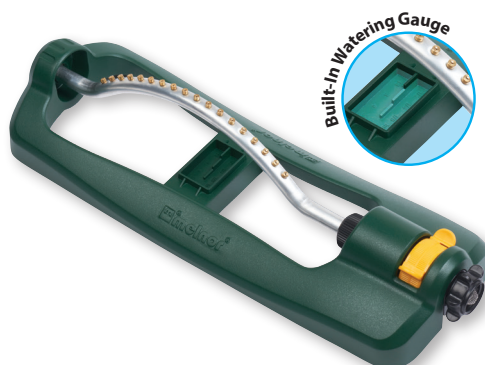

3600 sq. ft. TurboTek Oscillating Sprinkler

TurboTek Oscillating sprinklers feature our Infinity Drive™ advanced turbo motors, providing smooth movement, even coverage and years of green lawns.

SKU 30300

- » Turbo-drive motor for extra long life
- » 18 precision brass nozzles
- » Provides even watering

Case Qty 6