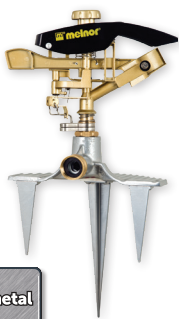

Metal Pulsating Sprinkler with Step Spike

SKU 9580

- » Waters up to 106' diameter
- » Super heavy-duty, three-pronged, step spike
- » Metal step spike allows easy installation into hard soils

Case Qty 4