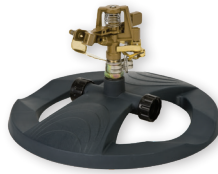

Metal Pulsating Sprinkler with Weighted Base

SKU 9538

- » Waters up to 85' diameter
- » Durable all metal head
- » Allows unit-to-unit connections
- » Weighted base for stability

Case Qty 6