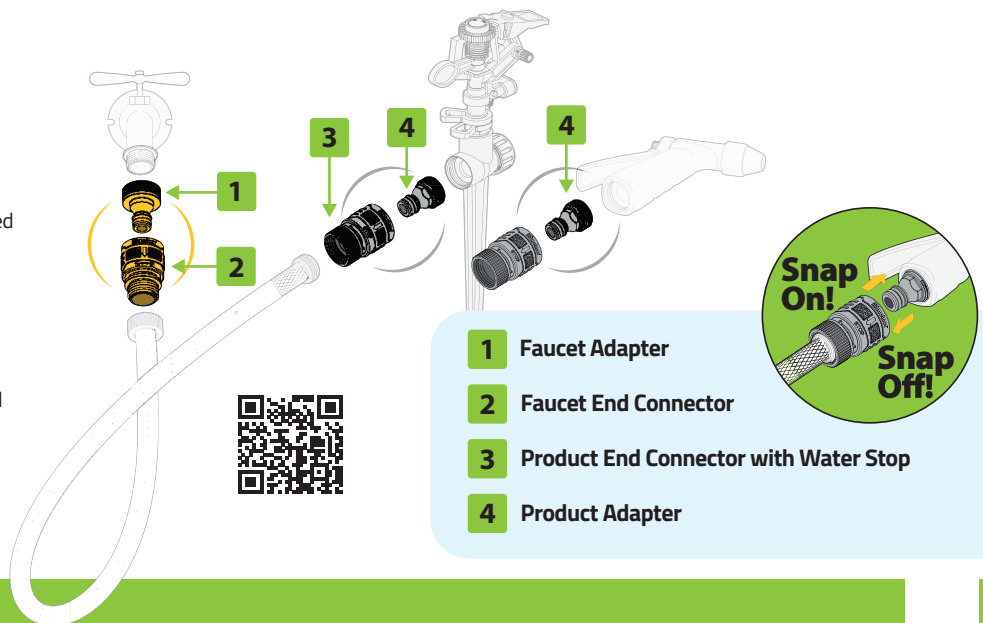

Melnor's QuickConnect™ system makes switching out watering tools fast and easy. Product adapters stay in place on your nozzles, wands, or sprinklers so you can quickly attach or switch out tools in a snap. You can even change tools while the water is running! Put one product adapter in your watering wand to water your hanging baskets and add one to your favorite adjustable nozzle to spray a larger area.

i INFORMATION