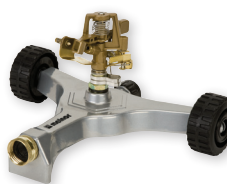

Metal Pulsating Sprinkler with Wheeled Base

SKU 9520

- » Waters up to 85' diameter
- » Durable all metal head
- » Allows unit-to-unit connections
- » Metal wheeled base

Case Qty 6