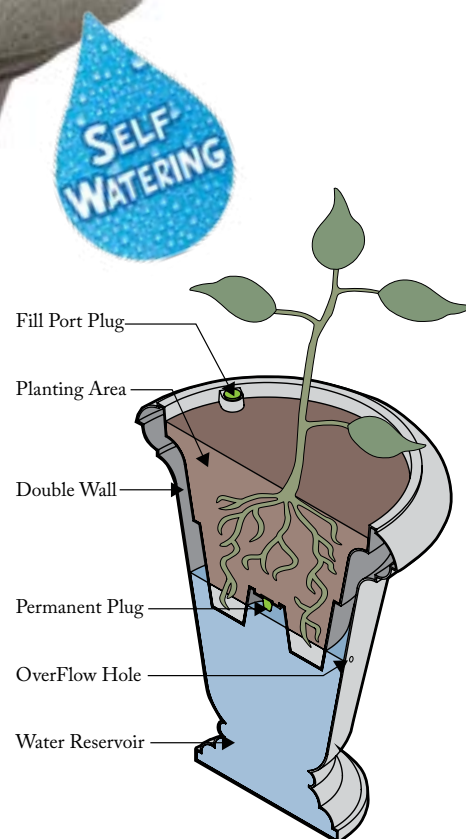

Concrete Convex

25" Crete Convex

1 /Case 12.50" x 12.50" x 25.00" h

PROUDLY MADE

IN THE U.S.A.

Crete Urn

25" Crete Urn

1 /Case 22.00" x 22.00" x 25.00" h