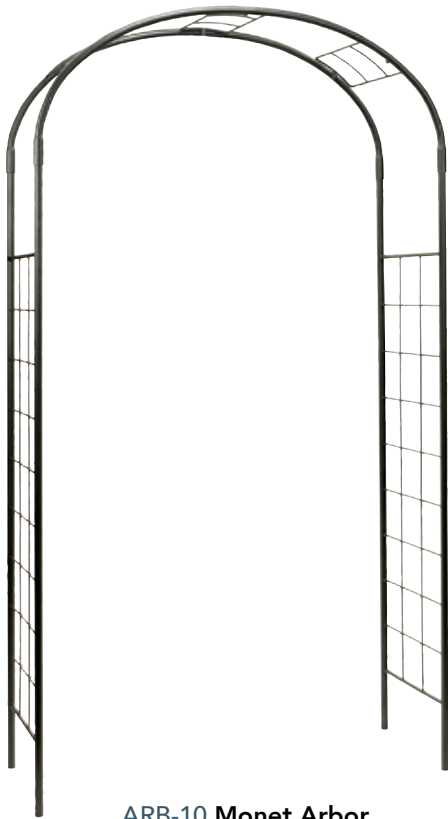

ARB-40 Tuscan Arbor
66¼"W x 21"D x 84"H
(54¾ opening width)
Graphite

Spiked Stakes
Set of 4 Included with
ARB-58 arbor

ARB-58 Samsara Arbor
44"W x 19"D x 92¼"H
Black

ARB-07 Matches our Samsara
Trellis, FT-58 on [pg. 18](#)