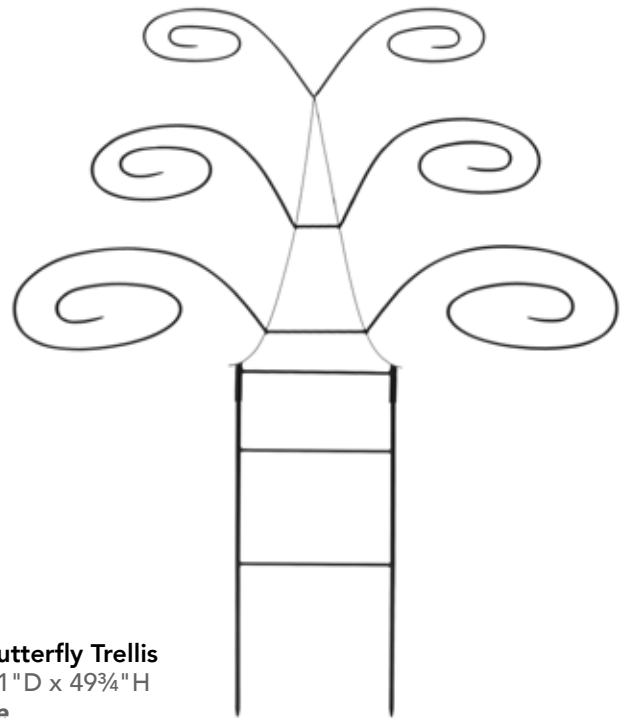

FT-61 **Butterfly Trellis**
42"W x 1"D x 49¾"H
Graphite