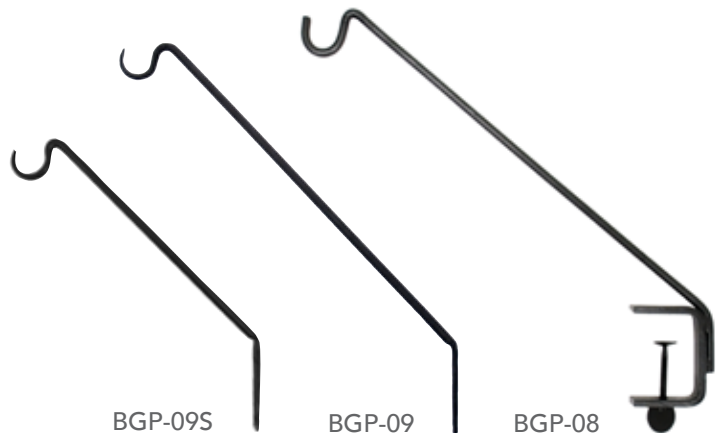

BGP-09S

PYS-01 Yard Pole
13"W x 42"H
Black

BGP-09S

BGP-09

BGP-08