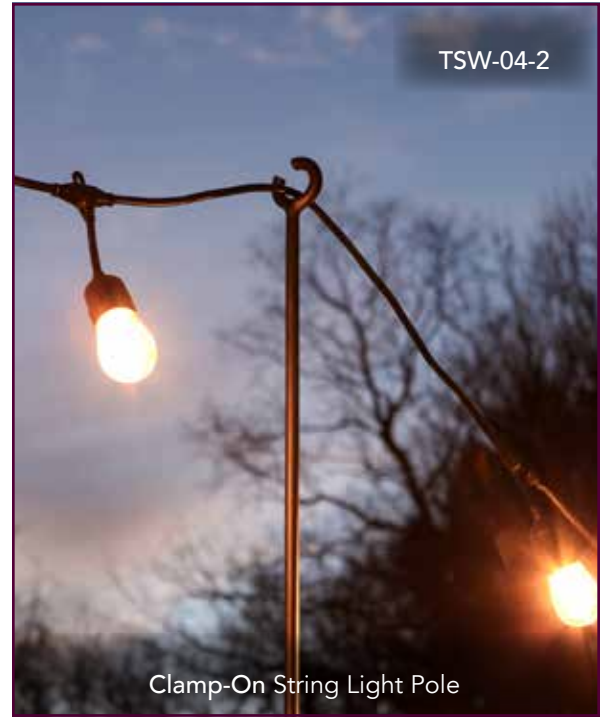

TSW-04-2

Clamp-On String Light Pole