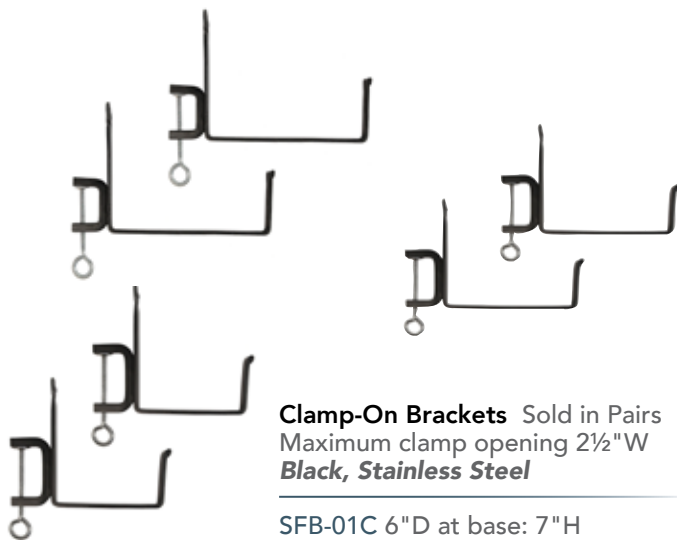

BGK-14-21 Fits 6"W rail
11½"W at top: 6"H

Wall Mount Brackets 1"W Sold in Pairs
Stainless steel screws provided **Black**

- SFB-01
6"D at base: 8"H
- SFB-02
8"D at base: 8"H
- SFB-03
10"D at base: 8"H
- SFB-04
12"D at base: 10"H

Clamp-On Brackets Sold in Pairs
Maximum clamp opening 2½"W
Black, Stainless Steel

- SFB-01C 6"D at base: 7"H
- SFB-02C 8"D at base: 7¼"H
- SFB-03C 10"D at base: 8"H

SFB-01C

SFR-04C

Clamp-On Rings

For tapered or rimmed pots