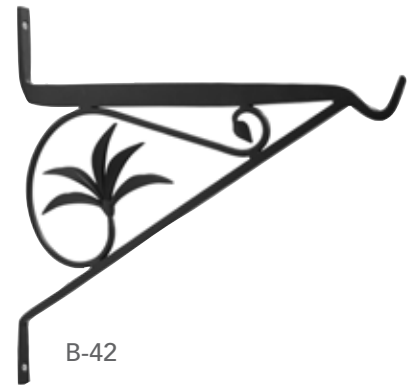

Morris Brackets

Screws not provided **Black**

B-42 17" bracket
17"L x 16½"H

B-43 24" bracket
23½"L x 17"H

B-42

Angled Poles **Black**

BGP-08 45° Angle
19½"L x 24"H
Clamp fits railings up to 2¾" thick

BGP-09 45° Angle
18½"L x 21"H

BGP-09S 45° Angle
13"L x 15½"H