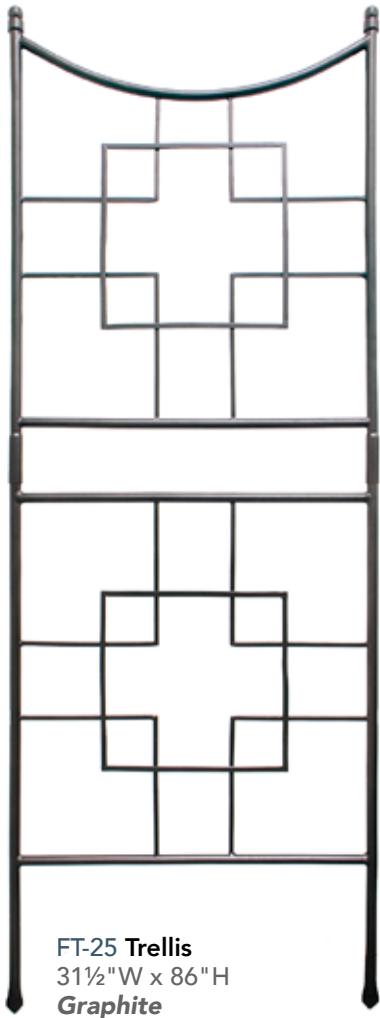

ARB-11 Modern Arbor
55"W x 21"D x 100"H
Graphite

Closeup of ARB-25

ARB-25 Square-on-Squares Arbor
52"W x 22"D x 98"H
Graphite

FT-65

Two wall brackets included with FT-65 trellis

FT-64

PYL-25 Pylon
12"W sides, 60"H;
Basket: 10"D x 24" dia.
Includes PYL-25L
Contoured Jute Liner
for the basket
(also sold separately)
Graphite

**PYL-25L
Jute Liner**
for PYL-25 Pylon

NEW Square-on-Squares Slim Trellises **Graphite**

FT-64 96" Slim Trellis
18½"W x 1"D x 96½"H
Includes two sections
and spiked feet

FT-65 135" Slim Trellis
18½"W x 1"D x 135"H
Includes three sections, spiked feet,
and trellis support brackets

ARB-26

ARB-26
Square-on-Squares Arbor II
61"W x 18½"D x 95½"H
Top: 67"W **Graphite**

FT-26 **Double Pole Trellis**
31½"W x 83½"H
(11¼"D at support bar)
Graphite

FT-25 Trellis
31½"W x 86"H
Graphite

FT-24 Center Link 18"W x 48"H **Graphite**
Hangs from two FT-25 Trellises to create a continuous screen