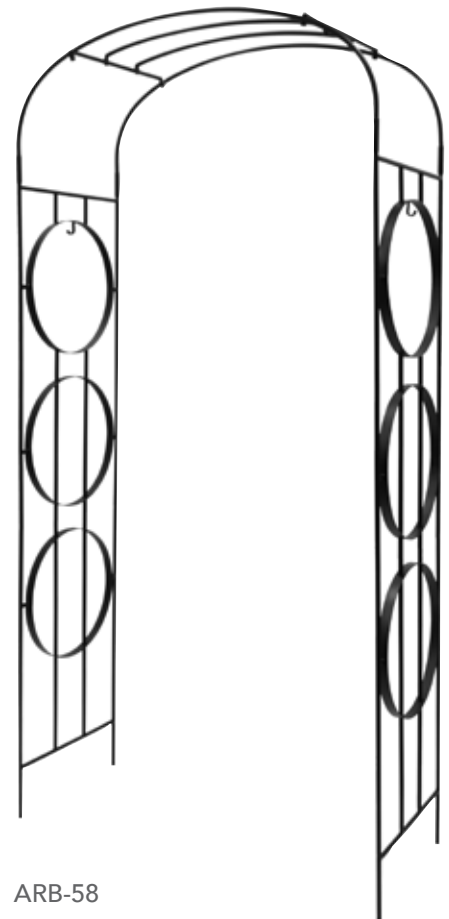

FTB-02-2
Wall Brackets
for Trellises
 5½" L pair **Black**

ARB-58

Waves Trellis
 Three parts with extension option
Black

FT-16 Trellis
 23½" W x 77" H

FT-16E Extension
 23½" W x 24" H

Bottles not included

Contemporary design meets classic vintage in the Vinifera Bottle Trellis, with space for six colorful glass bottles of your own choosing. Most of our trellises are rigid enough to be set as free-standing design elements. Plant with blooming vines for a multi-textural outdoor screen or divider.