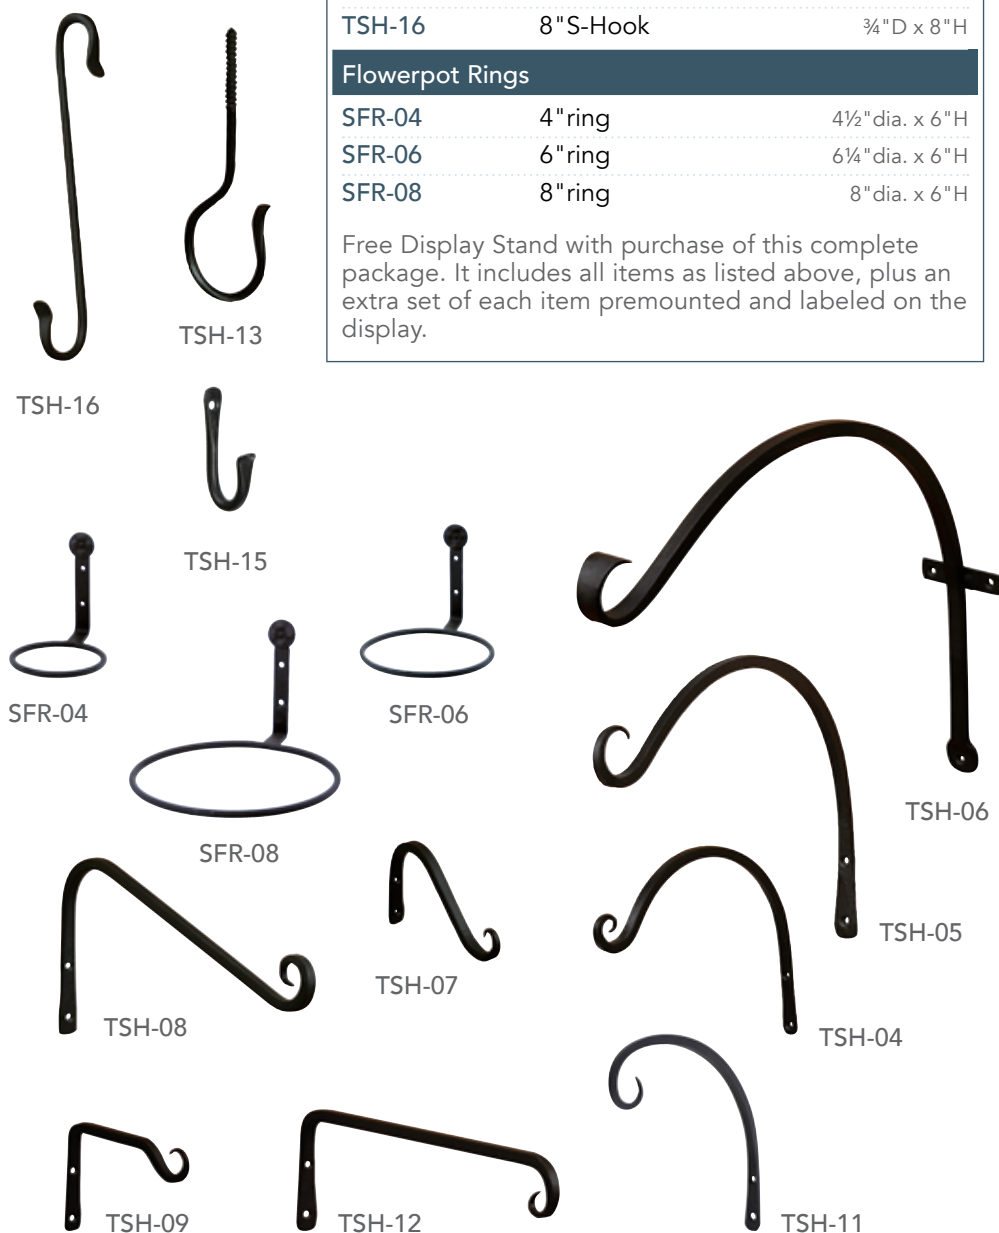

B-20

B-21 **Scroll Shelf Bracket Black**
10"L x 1"W x 9¾"H
Sold in pairs

B-20 **Ionic Shelf Bracket Black**
9½"L x 1"W x 9¼"H
Sold in pairs

Plate Wall Hangers *Roman Bronze* Sold in Pairs

B-37-2
Large
 8"W x 4"D
 x 5½"H

WS-03Z-36 36"L x 6¼"W x 6¾"H
Windowsill shelf bracket
Roman Bronze, Mango Wood

WS-02Z

WS-01Z

WS-03Z-36

WS-01Z

Point of Purchase Display

- ✓ Freestanding and compact; needs very little floor space
- ✓ Conveniently displays an assortment of our popular hooks and brackets
- ✓ Shipped already assembled, labeled, ready for display
- ✓ Provides easy customer access
- ✓ Each component has its pre-marked, appropriately fitted cubby space
- ✓ Allows for quick and easy inventory check
- ✓ Items are tagged with mounting hardware and UPC-coded labels

DSP-03 POP Display Stand
25"W x 18"D x 69"H
Contents are listed and shown on this page.
For information on exact quantities, see price list;
All items are **Black**

Item	Description	Dimension
Brackets		
TSH-04	8" upcurled	9"L x 8"H
TSH-05	12" upcurled	12"L x 10"H
TSH-06	18" upcurled	17½"L x 14¼"H
TSH-07	6" angled upcurled	6"L x 4"H
TSH-08	12" angled upcurled	12½"L x 6½"H
TSH-09	6" straight upcurled	6"L x 4"H
TSH-10	15" straight upcurled	15"L x 4½"H
TSH-11	9" downcurled	8¼"L x 8½"H
TSH-12	12" straight downcurled	12½"L x 4½"H
Hooks		
TSH-13	5" Ceiling / Wall Hook	2½"D x 6"H
TSH-15	3" J-Hook	1½"D x 3"H
TSH-16	8" S-Hook	¾"D x 8"H
Flowerpot Rings		
SFR-04	4" ring	4½" dia. x 6"H
SFR-06	6" ring	6¼" dia. x 6"H
SFR-08	8" ring	8" dia. x 6"H

Free Display Stand with purchase of this complete package. It includes all items as listed above, plus an extra set of each item premounted and labeled on the display.

SSE-01

Extender Hooks *Black*

SSE-01 1¾" hook x 11½"H	SSE-02 2¼" hook x 15¾"H	SEL-03 5½" hook x 12¼"H
-------------------------------	-------------------------------	-------------------------------