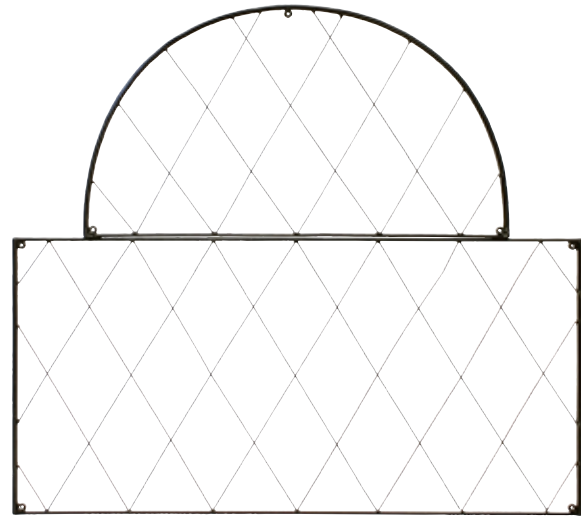

FTB-02-2
Wall Brackets
for Trellises
 5½" L pair **Black**

ARB-58

Waves Trellis
 Three parts with extension option
Black

FT-16 Trellis
 23½" W x 77" H

FT-16E Extension
 23½" W x 24" H

Bottles not included

Contemporary design meets classic vintage in the Vinifera Bottle Trellis, with space for six colorful glass bottles of your own choosing. Most of our trellises are rigid enough to be set as free-standing design elements. Plant with blooming vines for a multi-textural outdoor screen or divider.

Cork stoppers secure bottles in place.

FT-48 Vinifera Bottle Trellis
 24¾" W x 79¾" H
Black

FT-54

Oxfordshire Trellis
Spacers included **Black**

FT-54 Two Pieces
46"W x 1/2"D x 42"H
Arc: 35"W x 19"H

FT-54E Single Trellis Extension
for FT-54 or FT-56
46"W x 1/2"D x 23"H

These airy trellises are designed as modular units to anchor plants to the wall. Sold in two-piece sections, with extensions available.

FTB-05-2
Wall Brackets
for Trellises
3 3/8"L pair
Black

Somerset Trellis
Spacers included **Black**