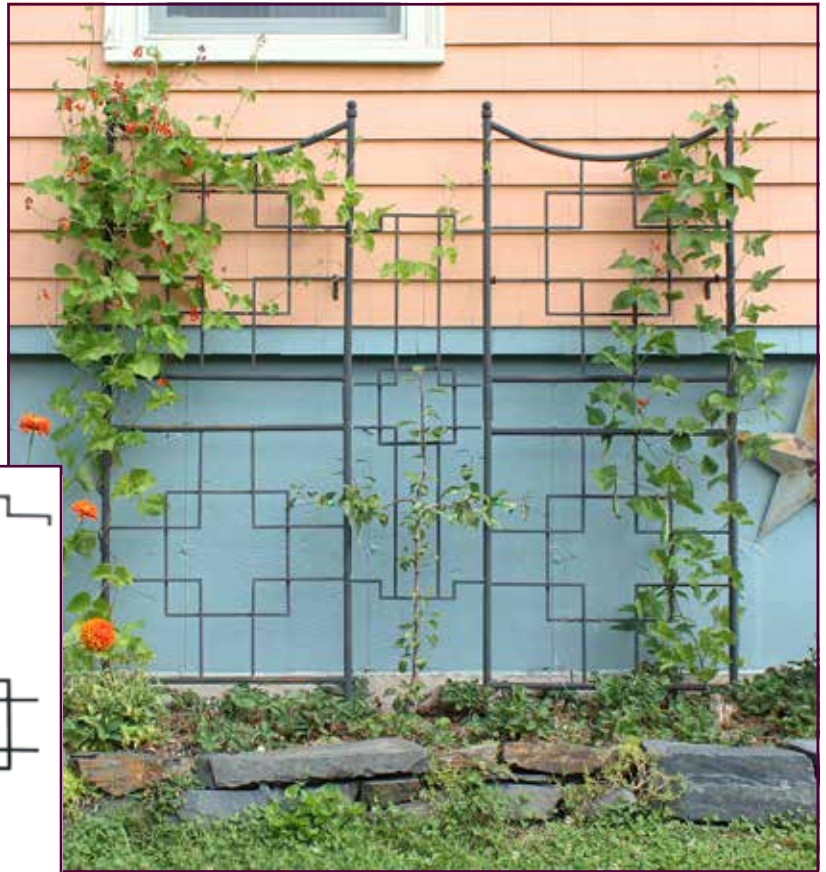

ARB-26

ARB-26
Square-on-Squares Arbor II
61"W x 18½"D x 95½"H
Top: 67"W **Graphite**

FT-26 **Double Pole Trellis**
31½"W x 83½"H
(11¼"D at support bar)
Graphite

FT-25 Trellis
31½"W x 86"H
Graphite

FT-24 Center Link 18"W x 48"H **Graphite**
Hangs from two FT-25 Trellises to create a continuous screen

Fence Sections

are designed as low or high edging along garden borders with staked sections that are easy to reposition as your garden grows and changes.

DFS-02-4 Scroll Fence Section
Sold as 4 Pack **Black**
24"W x 22"H

Metal trellises offer an added advantage, for they will not rot or buckle under the load of a fully grown vine. We offer a wide range of sizes, styles and shapes, designed as self-supporting, sturdy structures when staked firmly in the ground.