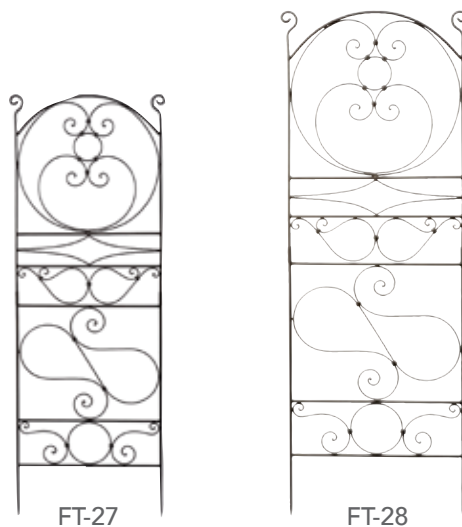

Ferro Firenze Roman Bronze
Matches ARB-27 Arbor, pg. 1

FT-27 Trellis I 22"W x 65½"H

FT-28 Trellis II 29"W x 83½"H

FT-27

FT-28