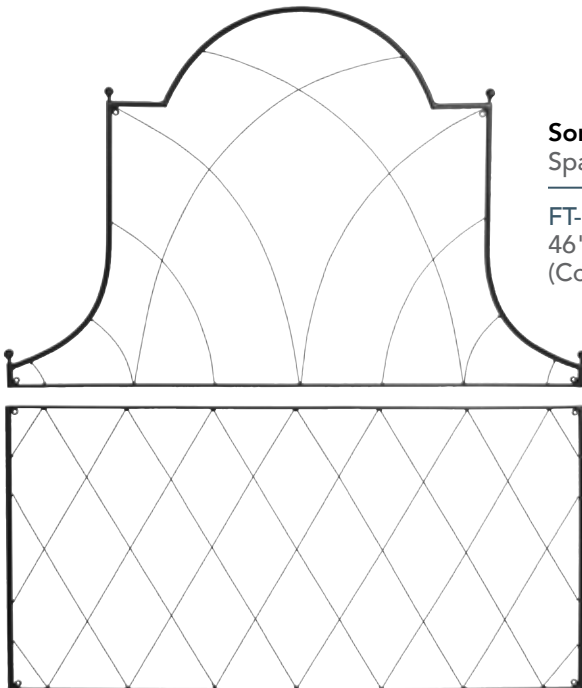

FTB-02-2
Wall Brackets
for Trellises
 5½" L pair **Black**

ARB-58

Waves Trellis
 Three parts with extension option
Black

FT-16 Trellis
 23½" W x 77" H

FT-16E Extension
 23½" W x 24" H

Bottles not included

Contemporary design meets classic vintage in the Vinifera Bottle Trellis, with space for six colorful glass bottles of your own choosing. Most of our trellises are rigid enough to be set as free-standing design elements. Plant with blooming vines for a multi-textural outdoor screen or divider.

Cork stoppers secure bottles in place.

FT-48 Vinifera Bottle Trellis
 24¾" W x 79¾" H
Black

FT-54

Oxfordshire Trellis
Spacers included **Black**

FT-54 Two Pieces
46"W x 1/2"D x 42"H
Arc: 35"W x 19"H

FT-54E Single Trellis Extension
for FT-54 or FT-56
46"W x 1/2"D x 23"H

These airy trellises are designed as modular units to anchor plants to the wall. Sold in two-piece sections, with extensions available.

FTB-05-2
Wall Brackets
for Trellises
3 3/8"L pair
Black

Somerset Trellis
Spacers included **Black**