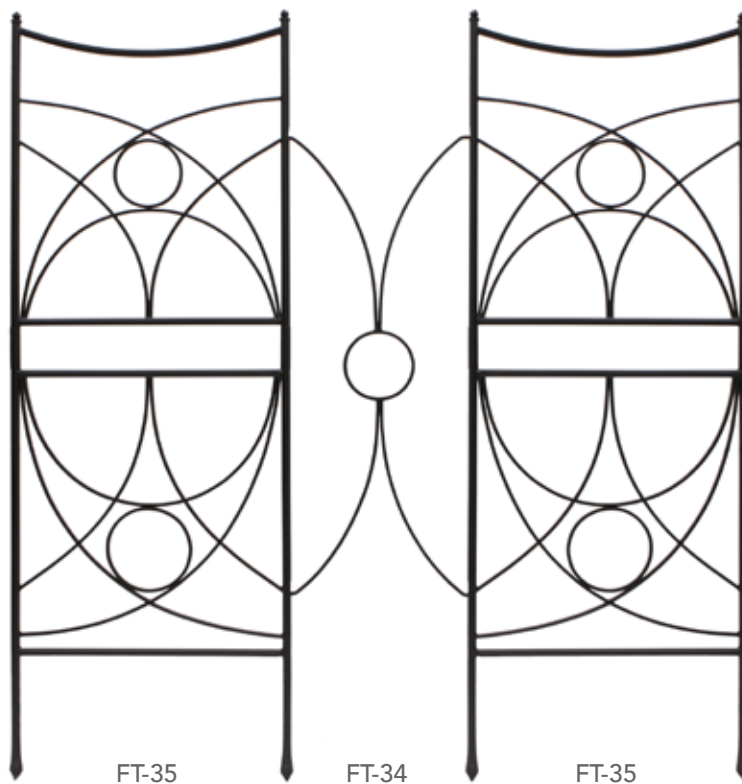

Fence Sections

are designed as low or high edging along garden borders with staked sections that are easy to reposition as your garden grows and changes.

DFS-02-4 Scroll Fence Section
Sold as 4 Pack **Black**
24"W x 22"H

Center link connects two FT-35 trellises

FT-34
Aurora Trellis Center Link
 21¼" W x 52" H
Black

FT-35
Aurora Trellis
 31½" W x 86¼" H
Black

Trellises

As an architectural element, the trellis (treillage) serves to accent and support a special climbing plant. Trellises can be used singularly, or in tandem to create a green wall or to camouflage an unsightly area.