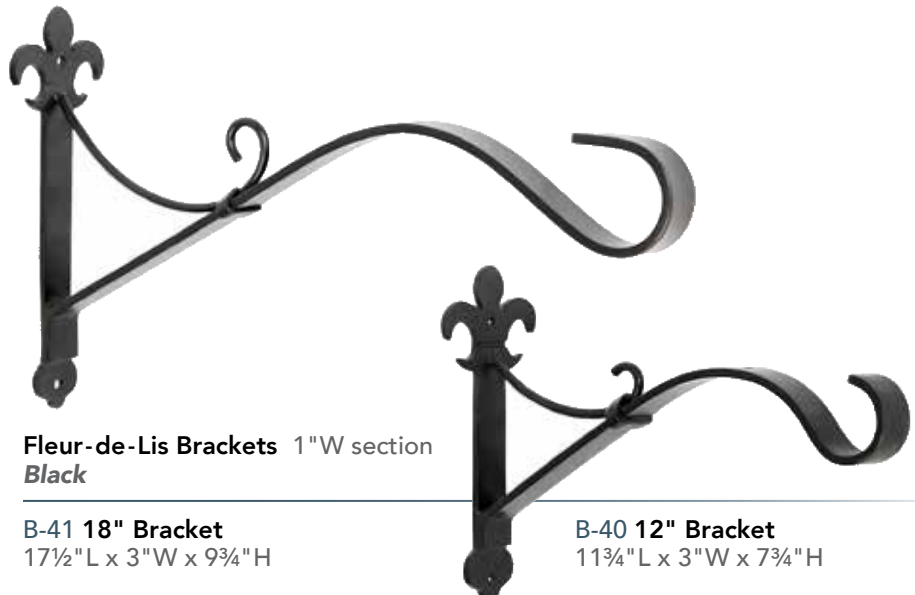

Lodge Brackets *Black*

B-103-2 Double
Sold in Pairs
10" L (6" L at short hook)
2½" sq. mounting plate

B-104-2 Upcurled
Sold in Pairs
7¾" L; 2" W x 3½" H mounting plate

B-105 Y Bracket
11¾" W x 5½" L
2½" W x 3" H mounting plate

B-106-2 Straight
Sold in Pairs
14" L; 2" W x 3" H mounting plate

B-107 Triple Hook
4¼" L; 12¼" W x 3" H mounting plate

Corona Brackets 1"W section
Black

B-45 24" Bracket
23½"L x 2"W x 19"H

B-44 18" Bracket
17½"L x 2"W x 17"H