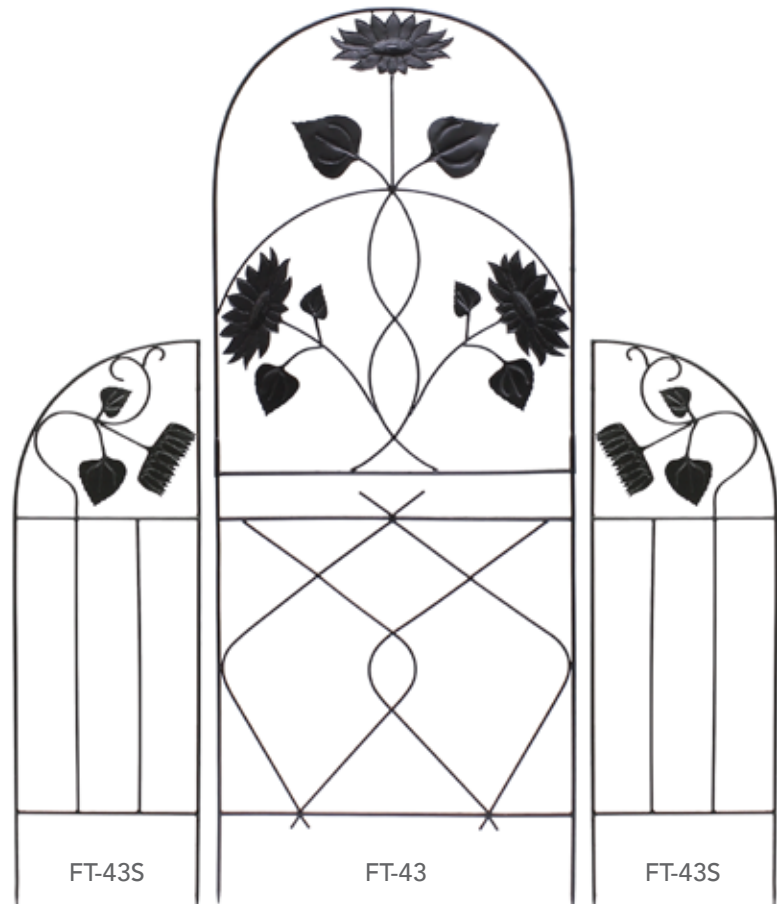

FT-43S

FT-43

FT-43S