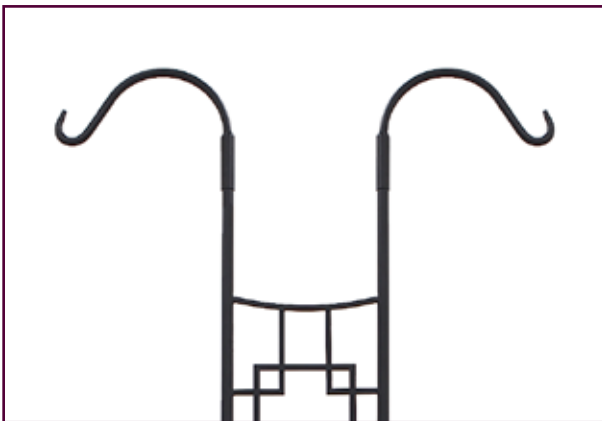

**PYL-25L
Jute Liner**
for PYL-25 Pylon

NEW Square-on-Squares Slim Trellises **Graphite**

FT-64 96" Slim Trellis
18½"W x 1"D x 96½"H
Includes two sections
and spiked feet

FT-65 135" Slim Trellis
18½"W x 1"D x 135"H
Includes three sections, spiked feet,
and trellis support brackets

ARB-26

ARB-26
Square-on-Squares Arbor II
61"W x 18½"D x 95½"H
Top: 67"W **Graphite**

FT-26 **Double Pole Trellis**
31½"W x 83½"H
(11¼"D at support bar)
Graphite

FT-25 Trellis
31½"W x 86"H
Graphite

FT-24 Center Link 18"W x 48"H **Graphite**
Hangs from two FT-25 Trellises to create a continuous screen