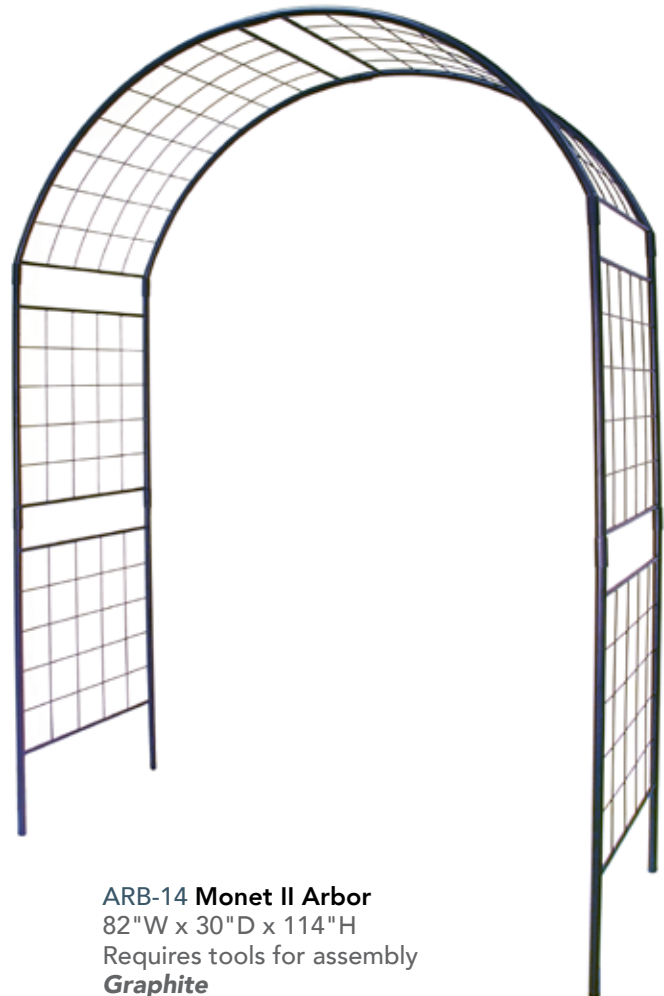

ARB-14 Monet II Arbor
82"W x 30"D x 114"H
Requires tools for assembly
Graphite