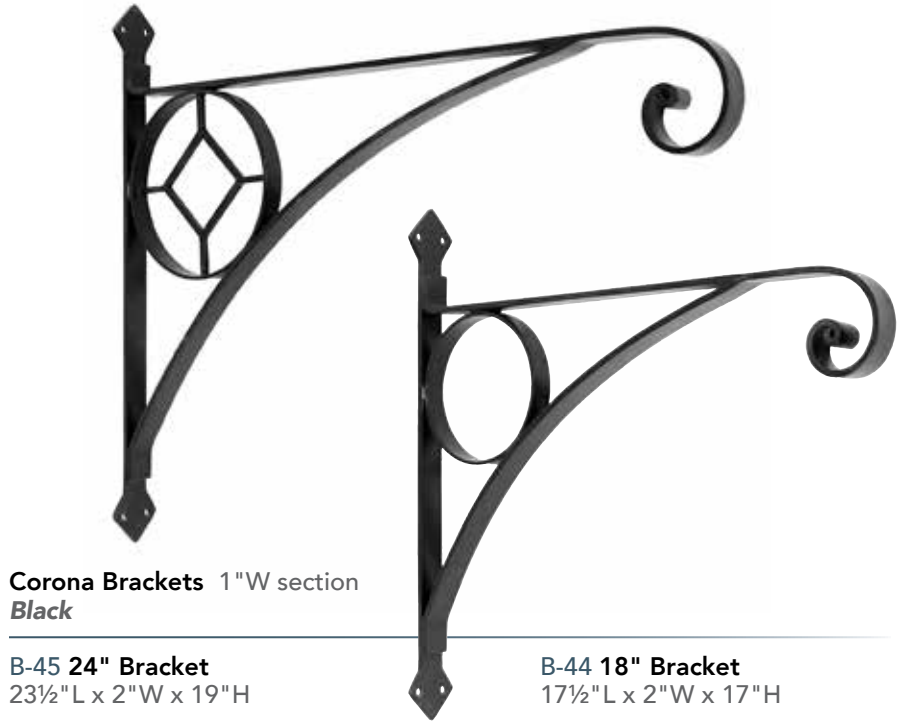

Corona Brackets 1"W section
Black

B-45 24" Bracket
23½"L x 2"W x 19"H

B-44 18" Bracket
17½"L x 2"W x 17"H