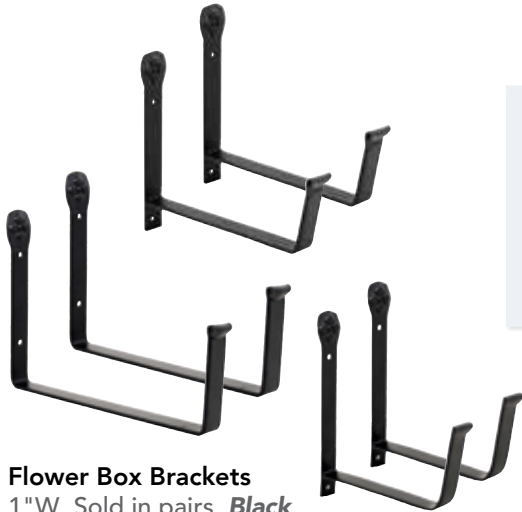

Free Display Stand with purchase of this complete package. It includes all items as listed above, plus an extra set of each item premounted and labeled on the display.

SSE-01

Extender Hooks *Black*

SSE-01 1¾" hook x 11½"H	SSE-02 2¼" hook x 15¾"H	SEL-03 5½" hook x 12¼"H
-------------------------------	-------------------------------	-------------------------------

Standard Arc Brackets *Black*

Beautifully detailed with two sets of twists and a curled up hook end

WB-04 18½"L x 13½"H
WB-03 13"L x 10½"H

Hangers *Black*

SB-01 Upturned 7¾"D x 4¼"H	SB-02 Downturned 10"D x 10"H
-------------------------------	---------------------------------

Flower Box Brackets

1"W Sold in pairs *Black*

SFB-03 10"D at base: 8"H	SFB-02 8"D at base: 8"H	SFB-01 6"D at base: 8"H
--------------------------------	-------------------------------	-------------------------------