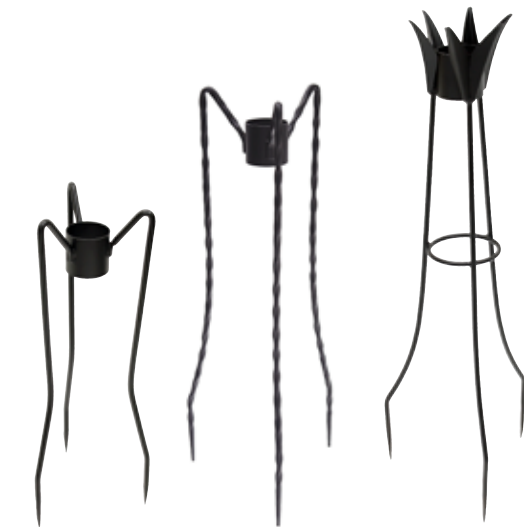

TSW-03 15"W x 28¼"H
Clamp fits railings up to 4¾" thick

TSW-04-2 46"H
Clamp fits railings up to 3½" thick
Sold in Pairs For string lights

Short Stands for Globes **Black**

GBS-09 Spider
8"W x 10"H

GBS-10 Helix
13" dia. x 11"H

Trestle Stands for Globes **Black**

GBS-07 Trestle I
7½" dia. base; 8¼" H

GBS-14 Trestle II
8½" dia. base; 13½" H

GBS-14S Trestle III
6½" dia. base; 13¾" H

Multi-use Stands **Black**

GBS-20 12"H; 7½" dia. top ring
GBS-21 13½"H; 10" dia. top ring

GBS-15 Daffodil Stand
for Globes **Black** 11"W x 21¼"H
Folds for easy storage and shipping

Toadstool Stands **Graphite**

GBS-11 Small
5¾"W x 12½" H

GBS-12 Large
7¼"W x 21½" H

GBS-13
Petals Globe Stand
8½"W x 32" H
For 6" and 10" dia.
Globes **Black**

Spiked to install in-ground; for Globes **Black**

GBS-05
25¾"H;
9¾" dia.
footprint

GBS-06
32"H;
12¼" dia.
footprint

GBS-08
33½"H;
11" dia.
footprint

Footed for hard surfaces; for Globes **Black**

GBS-02
20"H;
10½" dia.
footprint