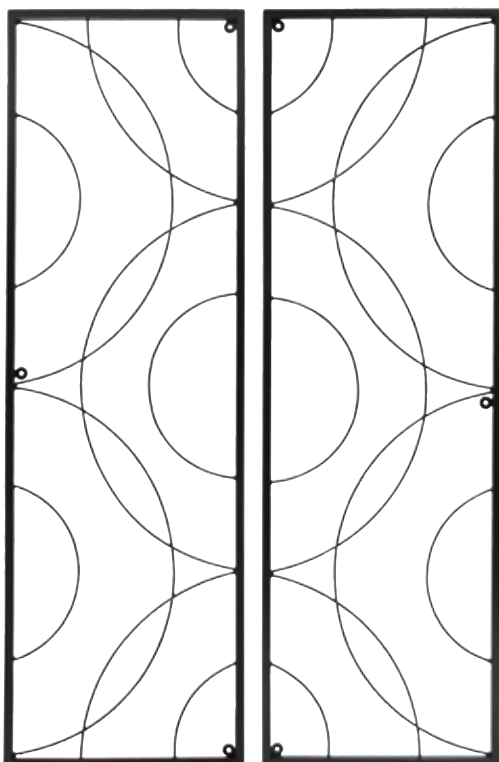

Corona Trellis
Spacers included **Black**

FT-55 Two Pieces
Each panel 13¼"W x ½"D x 42"H

Cottage Collection Trellises evoke the climbing roses and brambles of a lush English country garden. These airy trellises are ideal components for contemporary and traditional garden designs.