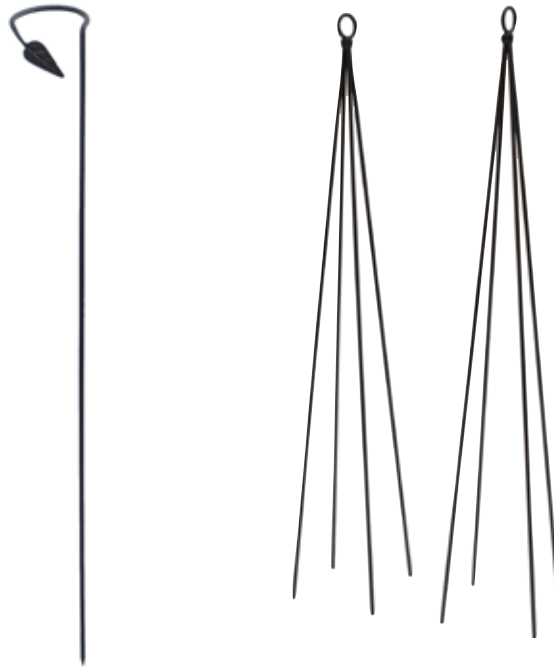

PYL-09
Mushroom Trellis I
36" dia. x 72"H

FT-22-2 Container Trellis
Shipped flat; 34" H **Sold in Pairs**
Legs can be pulled apart before staking for desired footprint **Black**