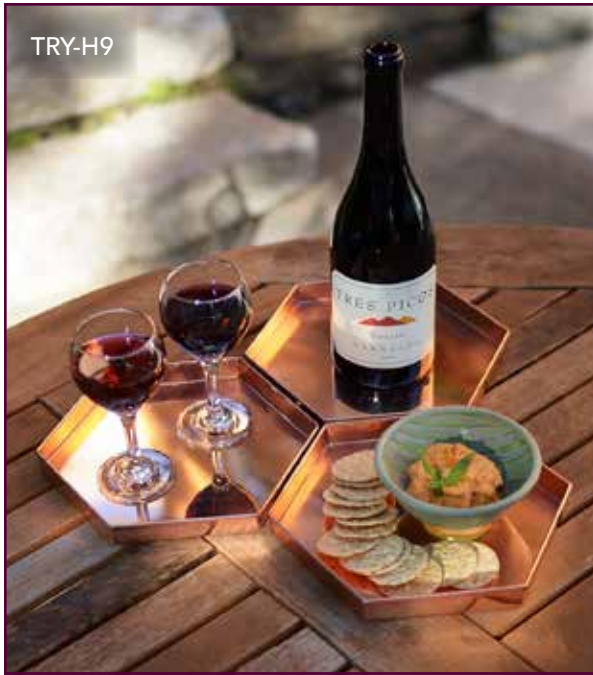

TRY-H9

Copper Plated Trays
Stainless Steel

TRY-H9 Hexagonal
9"L x 8"W x ¾"D ea.
Set of three

Long Copper Plated Trays
Stainless Steel

TRY-C20 20"L x 5"W x 1¼"D