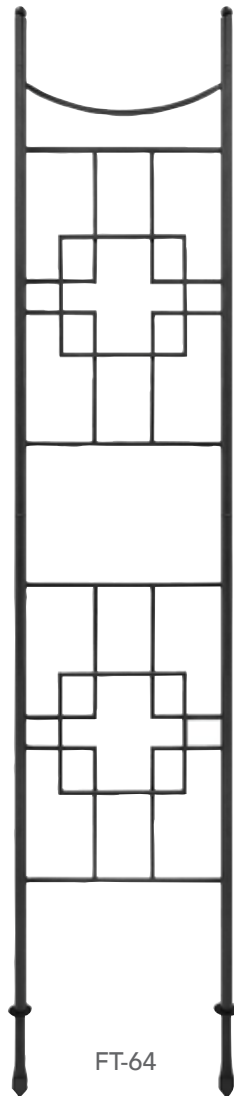

ARB-10 Monet Arbor
55"W x 21"D x 100"H **Graphite**

ARB-14 Monet II Arbor
82"W x 30"D x 114"H
Requires tools for assembly
Graphite

From Our Cottage Collection, the Lattice Arbor and matching Lattice Bench have smooth curves with traditional argyle pattern. Lattice Trellises on [pg. 21](#)
Lattice Obelisk [pg. 23](#).

ARB-11 Modern Arbor
55"W x 21"D x 100"H
Graphite

Closeup of ARB-25

ARB-25 Square-on-Squares Arbor
52"W x 22"D x 98"H
Graphite

FT-65

Two wall brackets included with FT-65 trellis

FT-64

PYL-25 Pylon
12"W sides, 60"H;
Basket: 10"D x 24" dia.
Includes PYL-25L
Contoured Jute Liner
for the basket
(also sold separately)
Graphite

**PYL-25L
Jute Liner**
for PYL-25 Pylon

NEW Square-on-Squares Slim Trellises **Graphite**

FT-64 96" Slim Trellis
18½"W x 1"D x 96½"H
Includes two sections
and spiked feet

FT-65 135" Slim Trellis
18½"W x 1"D x 135"H
Includes three sections, spiked feet,
and trellis support brackets

ARB-26

ARB-26
Square-on-Squares Arbor II
61"W x 18½"D x 95½"H
Top: 67"W **Graphite**

FT-26 **Double Pole Trellis**
31½"W x 83½"H
(11¼"D at support bar)
Graphite

FT-25 Trellis
31½"W x 86"H
Graphite

FT-24 Center Link 18"W x 48"H **Graphite**
Hangs from two FT-25 Trellises to create a continuous screen