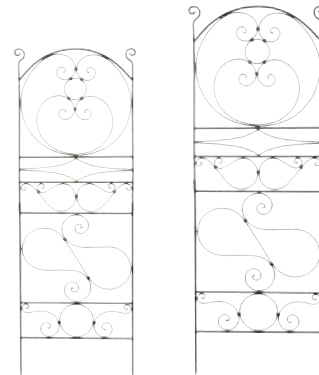

ARB-27 Matches our Ferro Firenze trellises, FT-27 and FT-28 on [pg. 17](#) Combine all three to complete an Italianate garden theme.