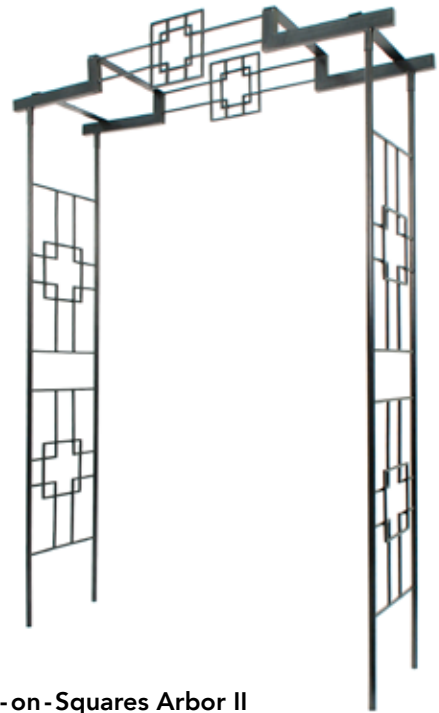

**PYL-25L
Jute Liner**
for PYL-25 Pylon

NEW Square-on-Squares Slim Trellises **Graphite**

FT-64 96" Slim Trellis
18½"W x 1"D x 96½"H
Includes two sections
and spiked feet

FT-65 135" Slim Trellis
18½"W x 1"D x 135"H
Includes three sections, spiked feet,
and trellis support brackets

ARB-26

ARB-26
Square-on-Squares Arbor II
61"W x 18½"D x 95½"H
Top: 67"W **Graphite**

FT-26 **Double Pole Trellis**
31½"W x 83½"H
(11¼"D at support bar)
Graphite

FT-25 Trellis
31½"W x 86"H
Graphite

FT-24 Center Link 18"W x 48"H **Graphite**
Hangs from two FT-25 Trellises to create a continuous screen