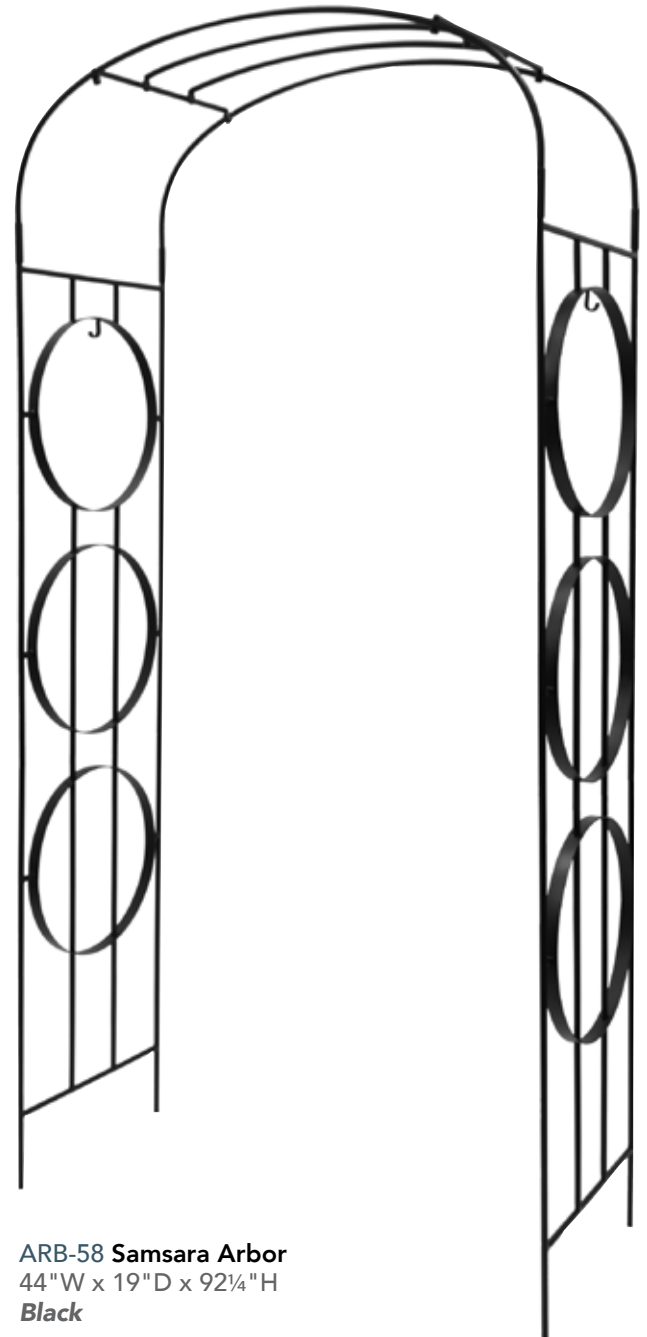

ARB-58 Samsara Arbor
44"W x 19"D x 92¼"H
Black

ARB-07 Matches our Samsara
Trellis, FT-58 on [pg. 18](#)