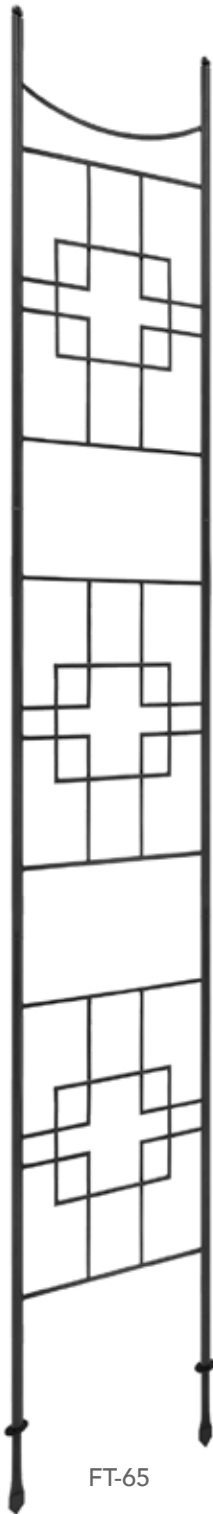

ARB-10 Monet Arbor
55"W x 21"D x 100"H **Graphite**

ARB-14 Monet II Arbor
82"W x 30"D x 114"H
Requires tools for assembly
Graphite

From Our Cottage Collection, the Lattice Arbor and matching Lattice Bench have smooth curves with traditional argyle pattern. Lattice Trellises on [pg. 21](#)
Lattice Obelisk [pg. 23](#).

AR-07 Lattice Bench
57"W at arms x 18½"D at seat x 34"H
Bench back is removable and sides fold;
Some assembly required **Black**

Square-on-Squares COLLECTION

This collection has a simple design concept based on modern architecture's fascination with repeating right-angle shapes. The various pieces available in this group can be used to create a unified modern landscape theme.

ARB-11 Modern Arbor
55"W x 21"D x 100"H
Graphite

Closeup of ARB-25

ARB-25 Square-on-Squares Arbor
52"W x 22"D x 98"H
Graphite

FT-65

Two wall brackets included with FT-65 trellis

FT-64

PYL-25 Pylon
12"W sides, 60"H;
Basket: 10"D x 24" dia.
Includes PYL-25L
Contoured Jute Liner
for the basket
(also sold separately)
Graphite