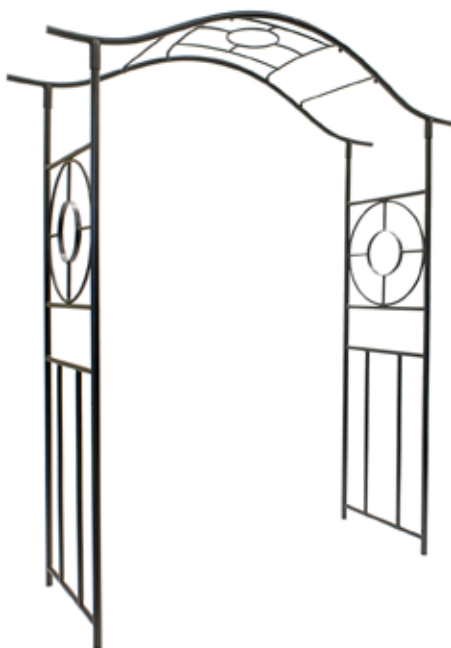

Spiked Stakes
Set of 4 Included with
ARB-58 arbor