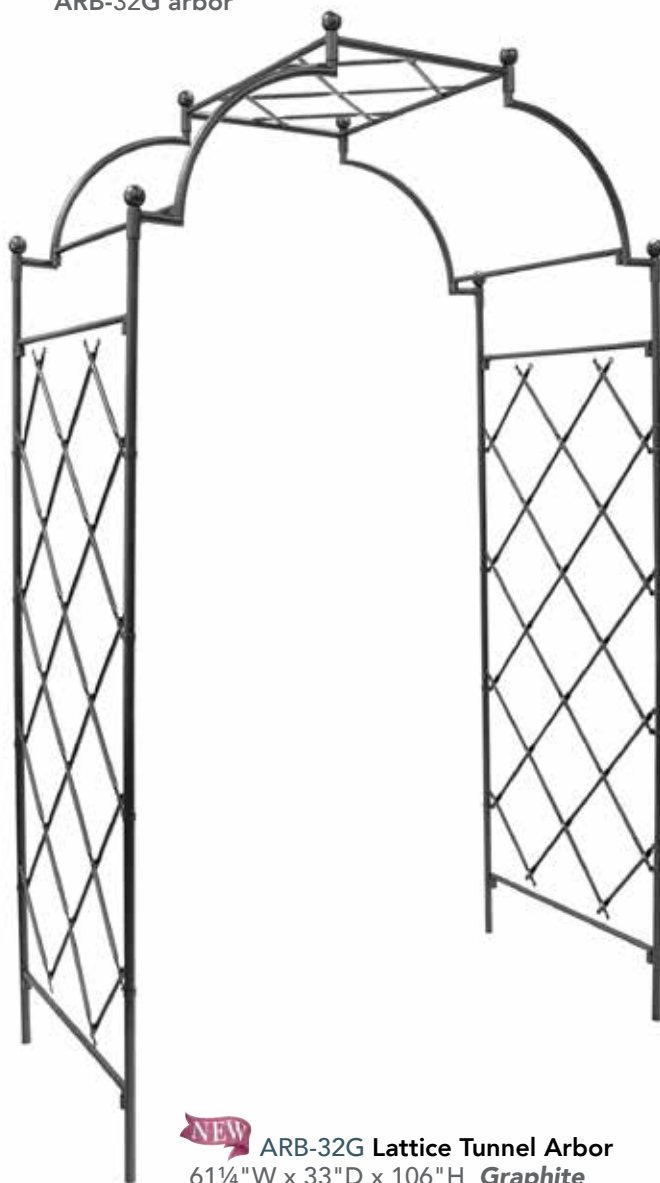

ARB-10 Monet Arbor
55"W x 21"D x 100"H **Graphite**

ARB-14 Monet II Arbor
82"W x 30"D x 114"H
Requires tools for assembly
Graphite

From Our Cottage Collection, the Lattice Arbor and matching Lattice Bench have smooth curves with traditional argyle pattern. Lattice Trellises on [pg. 21](#)
Lattice Obelisk [pg. 23](#).

Spiked Stakes
Set of 4 Included with
ARB-32G arbor

ARB-30G Lattice Arbor I
41"W x 21"D x 92"H
Includes display feet
instead of spiked stakes
Graphite

NEW **ARB-32G Lattice Tunnel Arbor**
61¼"W x 33"D x 106"H **Graphite**