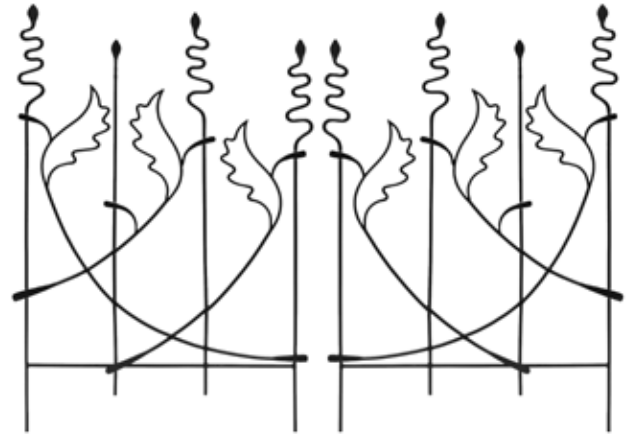

DFS-08-2 Acanthus Fence Trellis
Sold as 2 Pack; Comes with 4 ground stakes
33"W x 47"H **Black**