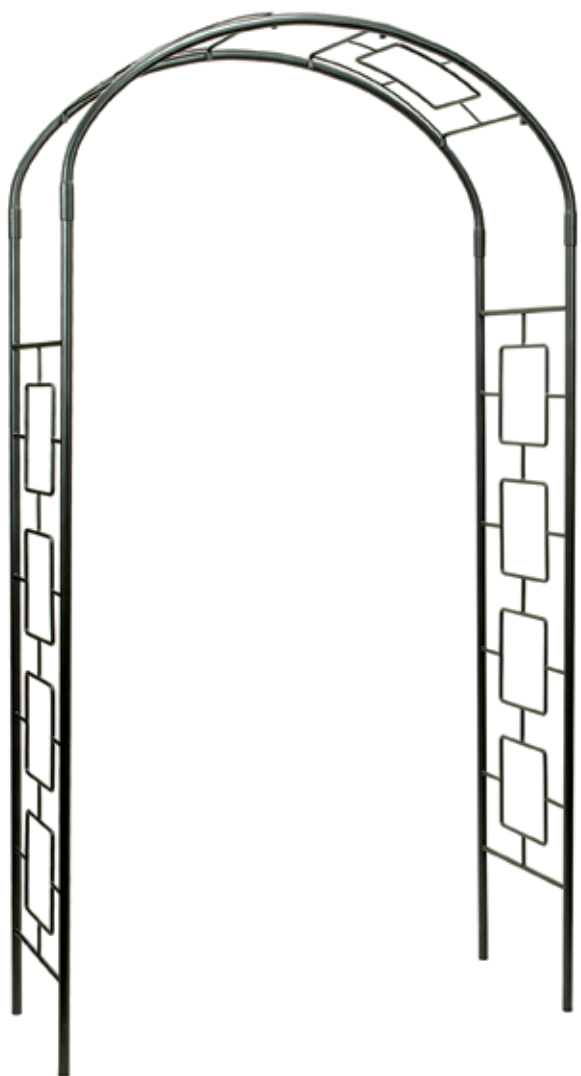

Square-on-Squares COLLECTION

This collection has a simple design concept based on modern architecture's fascination with repeating right-angle shapes. The various pieces available in this group can be used to create a unified modern landscape theme.

ARB-11 Modern Arbor
55"W x 21"D x 100"H
Graphite