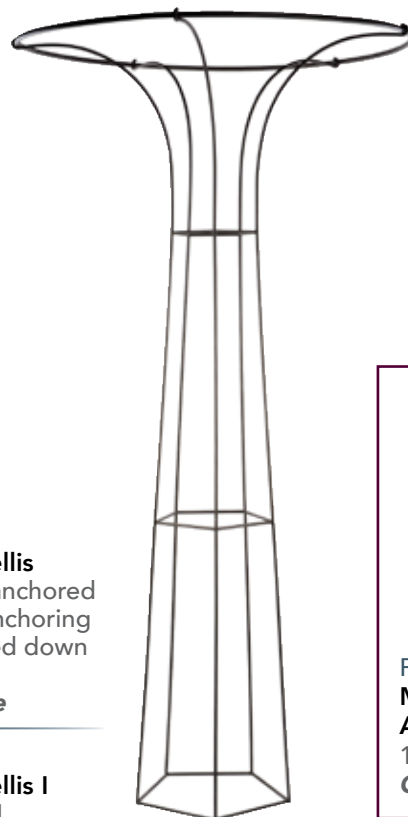

Mushroom Trellis

Bases can be anchored with PYP-01 anchoring pins or weighed down with rocks

Roman Bronze

PYP-01
Multi Purpose Anchoring Pins
10"L Set of 4 pins
Graphite