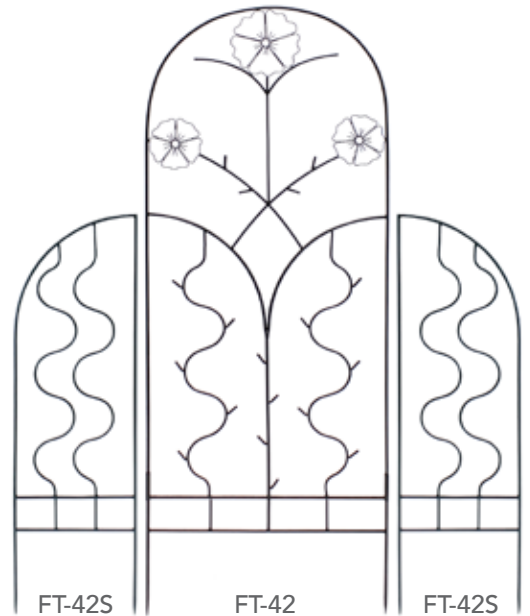

FT-42S

FT-42

FT-42S

FT-42 Center 28"W x 72"H

FT-42S Side Pair 14"W x 48"H