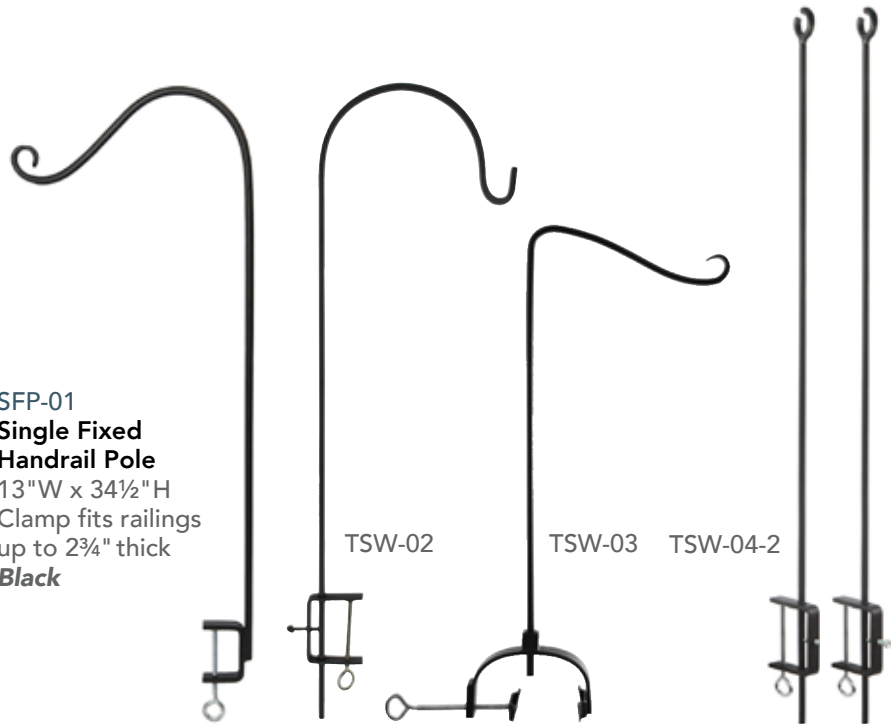

SFP-01 Single Fixed Handrail Pole
13"W x 34½"H
Clamp fits railings up to 2¾" thick
Black

Adjustable Height Handrail Poles Black

BGP-07 12¼"W x 40"H
Clamp fits railings up to 2¾" thick

TSW-02 12½"W x 40¾"H
Clamp fits railings up to 3½" thick

TSW-03 15"W x 28¼"H
Clamp fits railings up to 4¾" thick

TSW-04-2 46"H
Clamp fits railings up to 3½" thick
Sold in Pairs For string lights