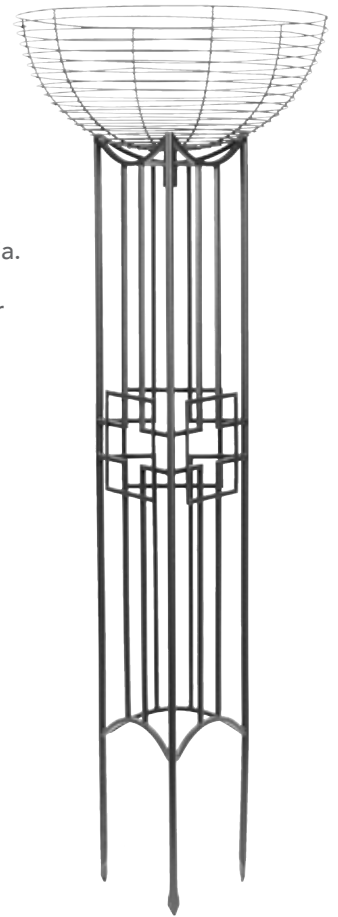

AR-07 Lattice Bench
57"W at arms x 18½"D at seat x 34"H
Bench back is removable and sides fold;
Some assembly required **Black**

Square-on-Squares COLLECTION

This collection has a simple design concept based on modern architecture's fascination with repeating right-angle shapes. The various pieces available in this group can be used to create a unified modern landscape theme.

ARB-11 Modern Arbor
55"W x 21"D x 100"H
Graphite

Closeup of ARB-25

ARB-25 Square-on-Squares Arbor
52"W x 22"D x 98"H
Graphite

FT-65

Two wall brackets included with FT-65 trellis

FT-64

PYL-25 Pylon
12"W sides, 60"H;
Basket: 10"D x 24" dia.
Includes PYL-25L
Contoured Jute Liner
for the basket
(also sold separately)
Graphite

**PYL-25L
Jute Liner**
for PYL-25 Pylon

NEW Square-on-Squares Slim Trellises **Graphite**

FT-64 96" Slim Trellis
18½"W x 1"D x 96½"H
Includes two sections
and spiked feet

FT-65 135" Slim Trellis
18½"W x 1"D x 135"H
Includes three sections, spiked feet,
and trellis support brackets

ARB-26

ARB-26
Square-on-Squares Arbor II
61"W x 18½"D x 95½"H
Top: 67"W **Graphite**

FT-26 **Double Pole Trellis**
31½"W x 83½"H
(11¼"D at support bar)
Graphite

FT-25 Trellis
31½"W x 86"H
Graphite

FT-24 Center Link 18"W x 48"H **Graphite**
Hangs from two FT-25 Trellises to create a continuous screen