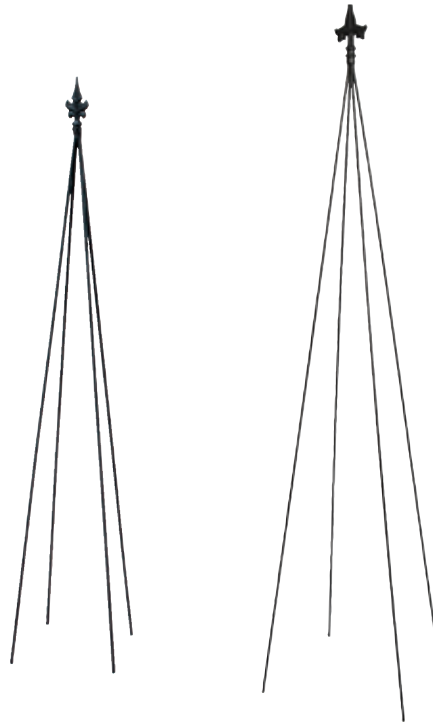

OBL-25
Lattice Obelisk
 20" square base x 67"H
 Shipped flat;
 assembly required
Graphite

FT-20

Fleur-de-Lis Trellises *Black*

Legs can be pulled apart before staking for desired footprint

FT-20 58"H

FT-21 78"H