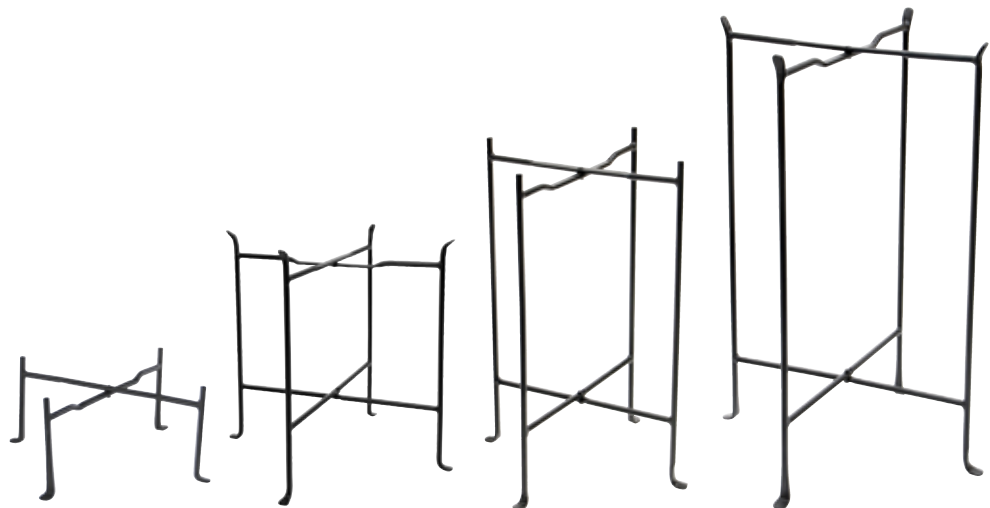

Folding Stands **Black**

For use with tubs, flower boxes, and trays

CWI-01 Tabletop

7¼" H x 12" sq. opened
16¾" L x 2¾" D closed
Shelf: 14" L x 1" D

CWI-04 Short Floor

19½" H x 15" sq. opened
20½" L x 2¾" D closed
Shelf: 18" L x 2" D

CWI-02 Floor

23" H x 13" sq. opened
17½" L x 2¾" D closed
Shelf: 15¼" L x 1¼" D

CWI-03 Large Floor

29½" H x 14¾" sq. opened
20¼" L x 2¾" D closed
Shelf: 18" L x 2" D