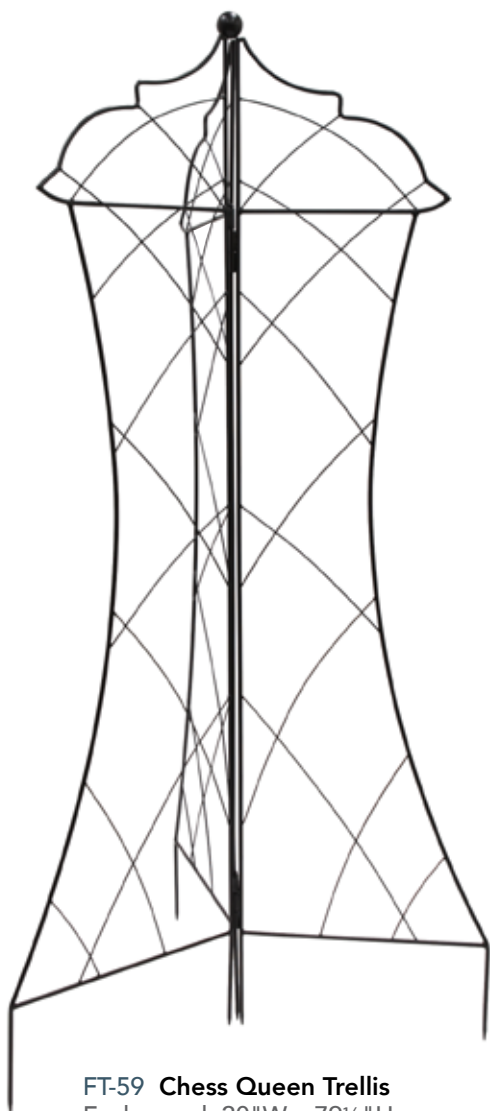

FT-11 Orangery Trellis
24"W x 65"H
Black

FT-59 Chess Queen Trellis
Each panel: 20"W x 79½"H
Consists of 3 sections
Opened: 35" - 41"W
Black