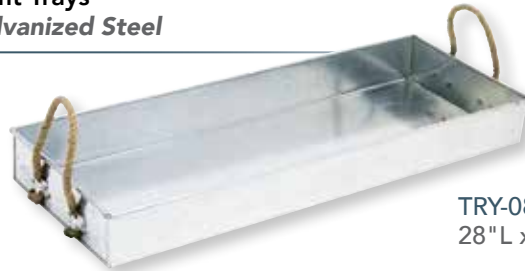

Plant Trays
Galvanized Steel

TRY-08 Large Tray
28" L x 11" W x 3" D