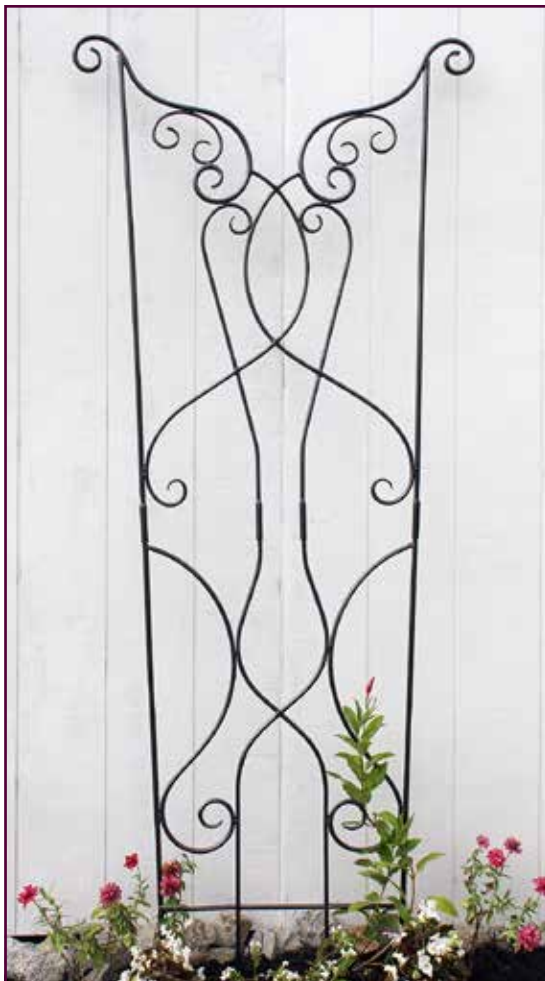

VFT-20 Roco Trellis 36"W x 86"H **Graphite**