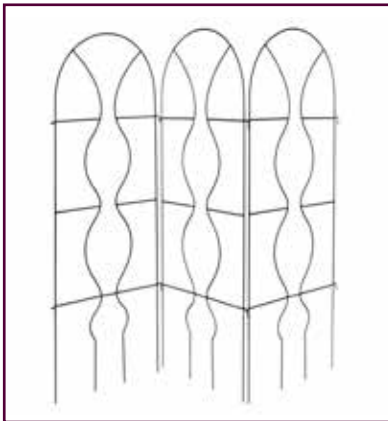

Link three individual FT-11 Trellises together to form a screen