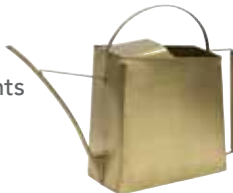

WC-17
Deco Watering Can
10 1/2" L x 5 1/2" dia. x 8 1/4" H
Holds 2 pints, Solid Spun Copper
Polished finish