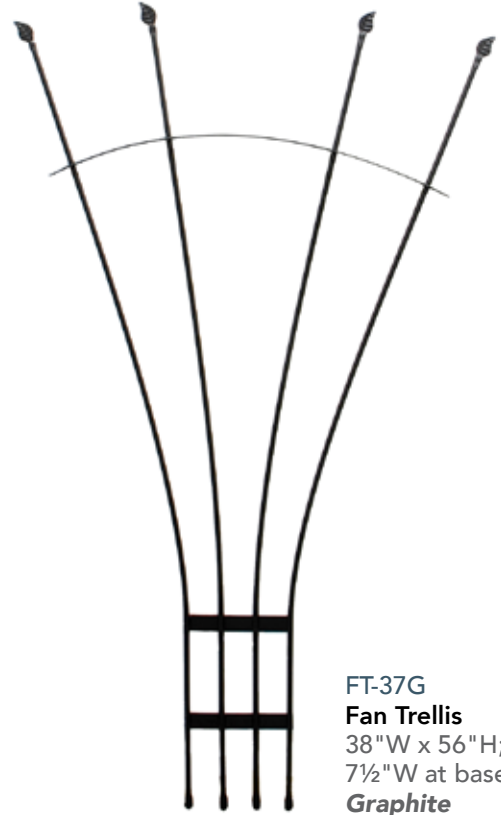

Obelisks
 Shipped flat;
 assembly required
Graphite

OBL-01 3 Rings
 9½" dia. x 61½" H
 Base: 10" W x 10" D

OBL-02 4 Rings
 13" dia. x 85" H
 Base: 13½" W x 13½" D

FST-01
Spiral Trellis
8" dia. x 42"H
Black