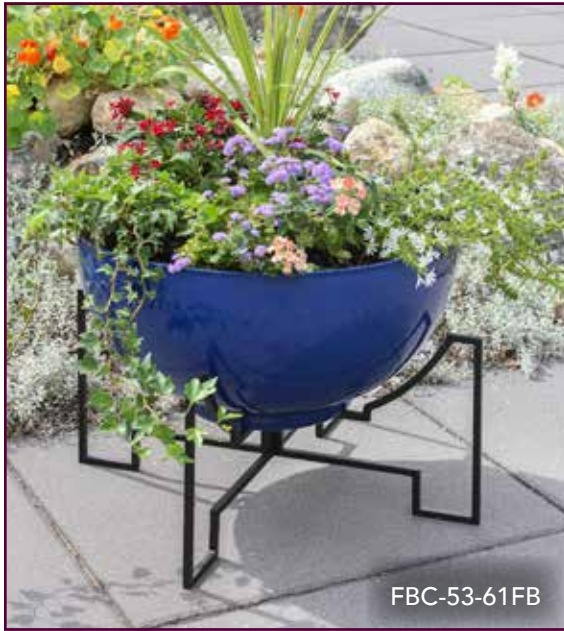

FBC-53-61FB