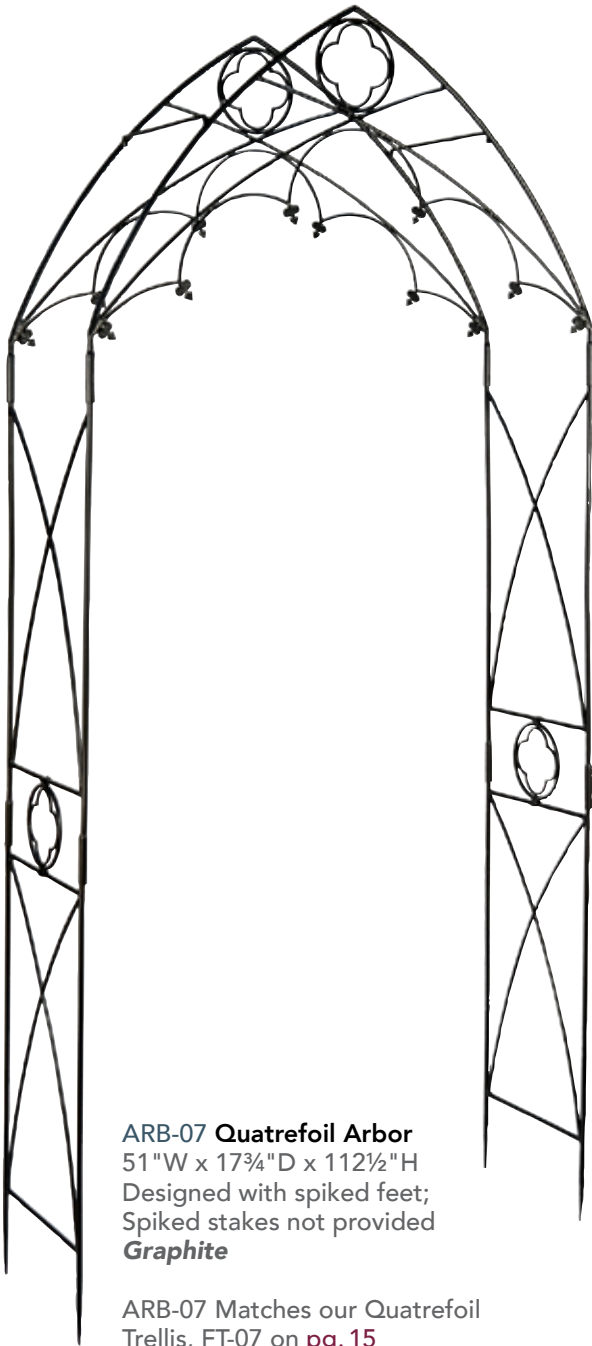

ARB-27 Ferro Firenze Arbor
55"W x 22"D x 99"H *Roman Bronze*

ARB-27 Matches our Ferro Firenze trellises, FT-27 and FT-28 on [pg. 17](#) Combine all three to complete an Italianate garden theme.

ARB-07 Quatrefoil Arbor
51"W x 17³/₄"D x 112¹/₂"H
Designed with spiked feet;
Spiked stakes not provided
Graphite