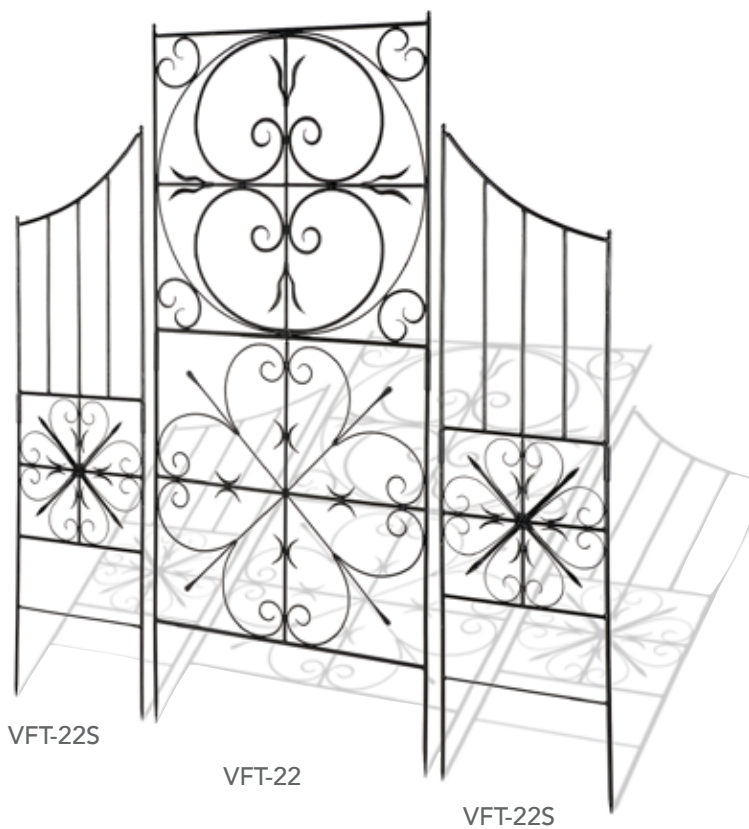

Aldrich Trellises *Graphite*

VFT-22 **Aldrich I** 31½"W x 75"H

VFT-22S **Aldrich II** 16½"W x 63"H
Set of 2 can be used independently
or with VFT-22 for added width
or to form corners