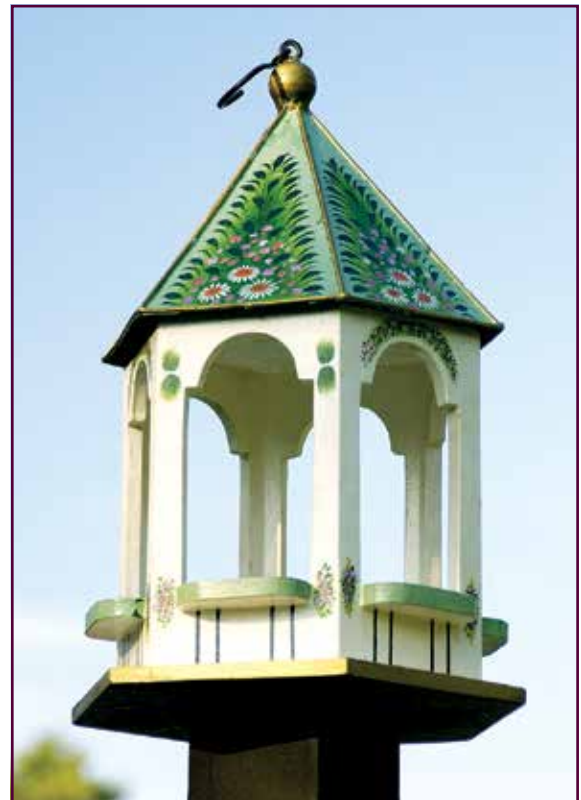

BH-20 **Bastion Birdhouse**
 8" dia. x 11½"H
 Iron and wood **Hand-Painted**
 Bastion Birdhouse has a back door for cleaning/viewing

BF-20 **Victorian Feeder**
 10½"W x 12"D x 18"H
 Wood **Hand-Painted**