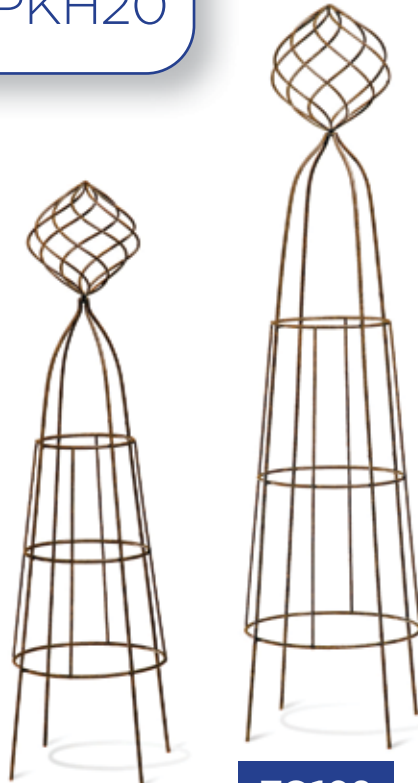

SUPER SAVER ASSORTMENT

PG 6 TOPKH20

TO101 4/Cs.
Firecracker with Ball Topiary
11" Diam. x 45"H + stakes

TO101
TOPKH20
Pg. 6

TO102
TOPKH18
TOPKH20
Pg. 6

TO102 4/Cs.
Tall Firecracker with Ball Topiary
15" Diam. x 60"H + stakes

TO103 4/Cs.
Small Spiral Topiary
14" Diam. x 43"H + stakes

TO104 4/Cs.
Large Spiral Topiary
16" Diam. x 55"H + stakes

TO105 2/Cs.
Medium Tower Topiary
13" x 13" x 54"H + stakes

TO117 1 Set/Cs.
Solera Topiaries
Set of 3
Small
8" x 8" x 40"H + stakes
Medium
10" x 10" x 57"H + stakes
Large
12" x 12" x 74"H + stakes