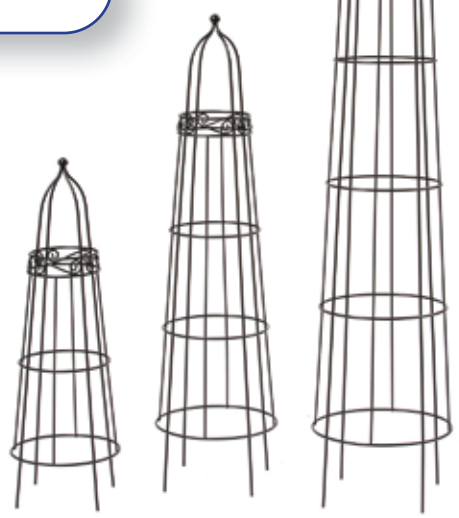

available
in Black
only

RN203SETB
DSTRPK55 Pg. 3
6” ground stakes

ALL ITEMS AVAILABLE IN

- Natural Patina
- Black (-BLK)

Order **Black** by 10/1/23 unless otherwise noted