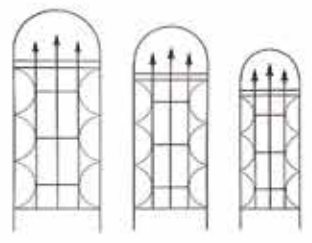

## DSTRPK55 Arch & Finial Trellis Asst with Display (55pc)

Available in Black only

**FREE**  
Display

**(1) RN199B**  
Trellis  
Display

**Arch Trellises**  
**(8) RN201LB** 72"x30"  
**(8) RN201MB** 60"x24"  
**(8) RN201SB** 48"x18"  
above ground