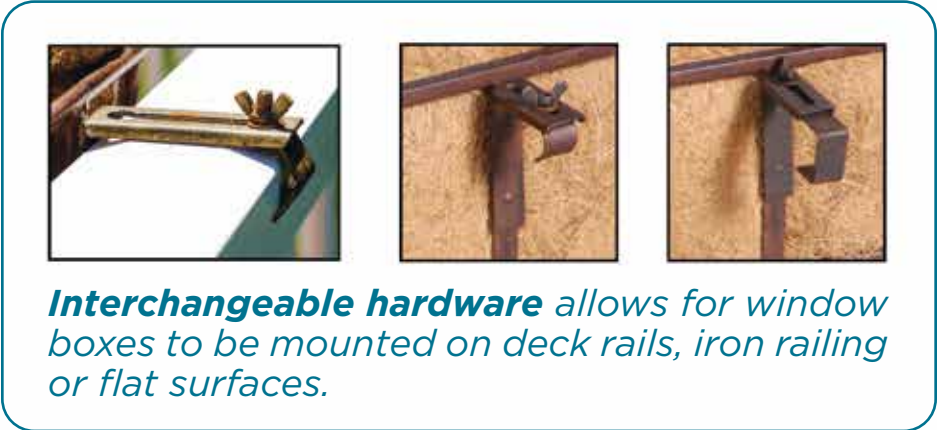

43"L x 8"D x 9"H

Replacement Liner: WB125-CO

**WB117**

**WB118**

**Deck Rail Hardware Included**

*Interchangeable hardware allows for window boxes to be mounted on deck rails, iron railing or flat surfaces.*