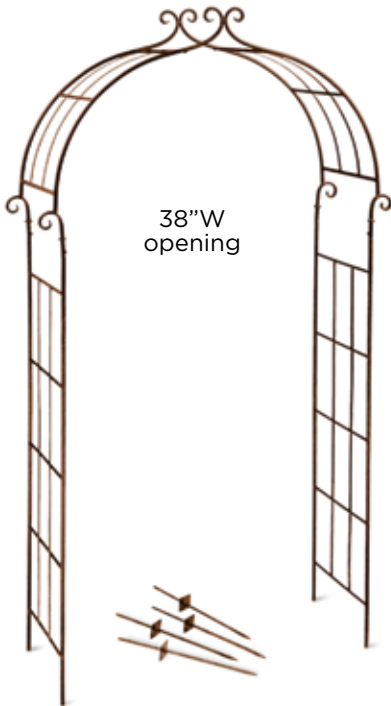

38"W opening

AR201/107