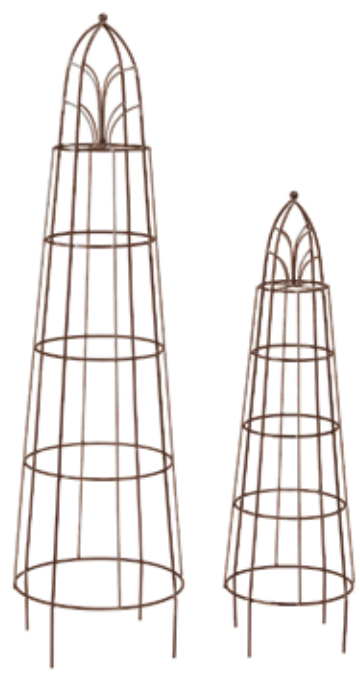

TO215
DSTR3H23 Pg. 2
TOPKH20 Pg. 6

SUPER SAVER ASSORTMENTS

PG 2 DSTR3H23
PG 6 TOPKH18