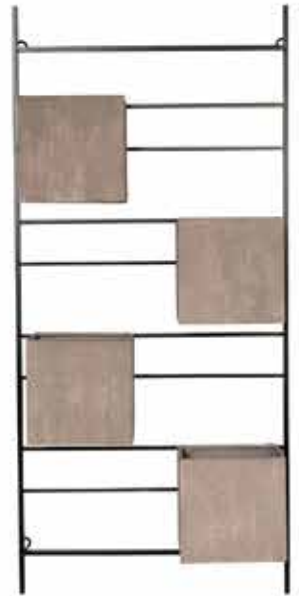

CD149 2/Cs.

4 Pot Wall Planter

22"W x 47"H x 7" Deep

Planting Area: 8" x 8" x 6" Deep

PL133 4/Cs.

Imperial Planter with Trellis

22"W x 50"H x 11" Deep

Planting Area: 20" x 10" x 4" Deep

PL238 1/Cs.

35" Rosette Planter with Tin Liner

35"W x 9"D x 30"H

PL239 1/Cs.

48" Rosette Planter with Tin Liner

48"W x 12"D x 30"H

PL240 1/Cs.

35" Solera Planter with Tin Liner

35"W x 9"D x 30"H

PL241 1/Cs.

48" Solera Planter with Tin Liner

48"W x 12"D x 30"H

Replacement Tin Liners Available

also available in Black year round

PL238

DSWX2H19 Pg. 3
TINPKH12 Pg. 5

NEW

CD149

also available in Black year round

PL240

DSWX2H19 Pg. 3
TINPKH12 Pg. 5

NEW

PL133

TINPKH12 Pg. 5

also available in Black year round

PL239

TINPKH12 Pg. 5

also available in Black year round

PL241

TINPKH12 Pg. 5

ALL ITEMS AVAILABLE IN

- Natural Patina
- Black (-BLK)

Order **Black** by 10/1/23 unless otherwise noted

SUPER SAVER ASSORTMENT
SEE PAGE 5
TINPKH12