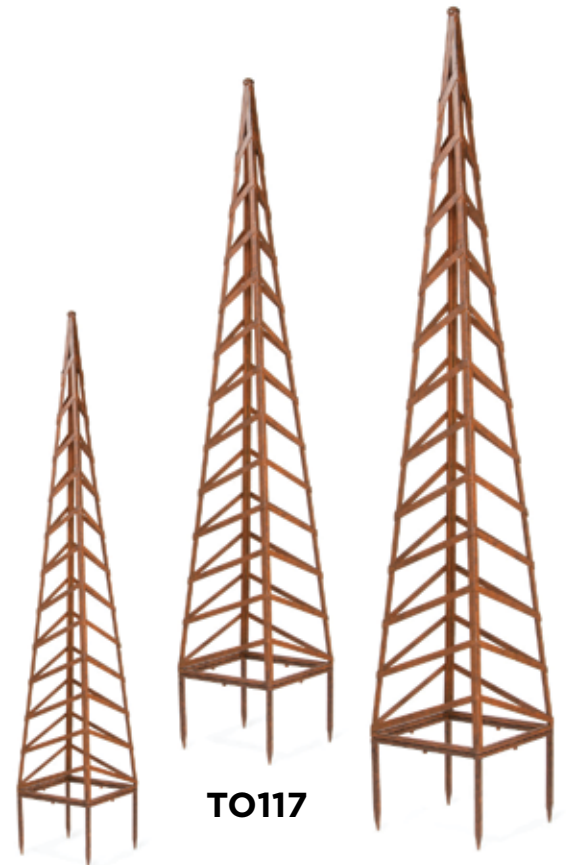

SUPER SAVER ASSORTMENT

PG 6 TOPKH20

TO101 4/Cs.
Firecracker with Ball Topiary
11" Diam. x 45"H + stakes

TO102 4/Cs.
Tall Firecracker with Ball Topiary
15" Diam. x 60"H + stakes

TO103 4/Cs.
Small Spiral Topiary
14" Diam. x 43"H + stakes

TO104 4/Cs.
Large Spiral Topiary
16" Diam. x 55"H + stakes

TO105 2/Cs.
Medium Tower Topiary
13" x 13" x 54"H + stakes

TO117 1 Set/Cs.
Solera Topiaries
Set of 3
Small
8" x 8" x 40"H + stakes
Medium
10" x 10" x 57"H + stakes
Large
12" x 12" x 74"H + stakes

TO117

ALL ITEMS AVAILABLE IN

Natural Patina

Black (-BLK)

Order **Black** by 10/1/23 unless otherwise noted