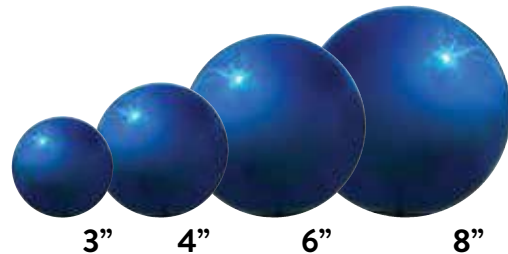

GGMSBB24 42 Piece Assortment

6" Stainless Steel Globe Assortment **NEW**

BLU06	6" Globe - Blue	2ea	Pg.44
GLD06	6" Globe - Gold	2ea	Pg.44
HCSS	Hanger Clip for Stainless Globes	12 ea	Pg.44
PRP06	6" Globe - Purple	2ea	Pg.44
RED06	6" Globe - Red	2ea	Pg.44
RNB06	6" Globe - Rainbow	2ea	Pg.44
TSD06	6" Globe - Turquoise	2ea	Pg.44

ASST0624 24pc Assortment

8" Stainless Steel Globe Assortment **NEW**

BLU08	8" Globe - Blue	2ea	Pg.44
GLD08	8" Globe - Gold	2ea	Pg.44
HCSS	Hanger Clip for Stainless Globes	12 ea	Pg.44
PRP08	8" Globe - Purple	2ea	Pg.44
RED08	8" Globe - Red	2ea	Pg.44
RNB08	8" Globe - Rainbow	2ea	Pg.44
TSD08	8" Globe - Turquoise	2ea	Pg.44

ASST0824 24pc Assortment