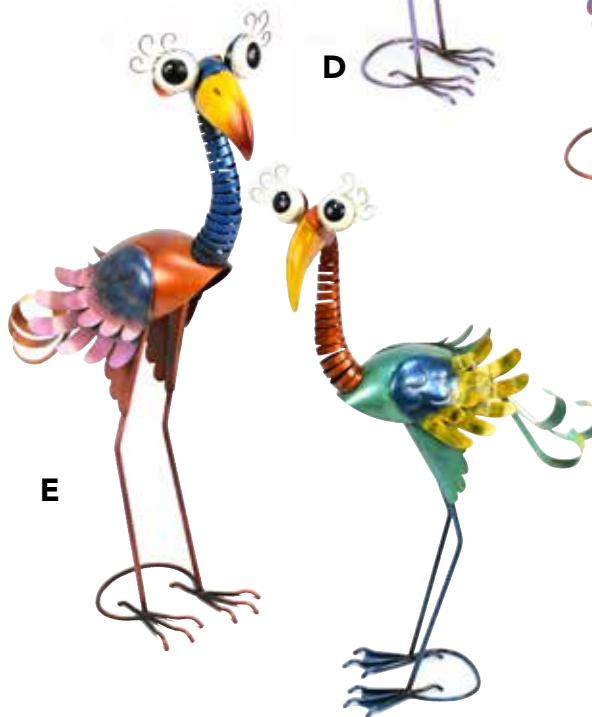

GARDEN ACCENTS

A

B

C

Bluebird & Cardinal

A Assorted
Made of metal
DBCG13 6/Pk 13" Tall

Standing Garden Owls

B Assorted
Made of metal 13" Long x 4" Wide x 16" Tall
DGO16 6/Pk 16" Tall

Rustic Yard Birds

C 15" Tall - Assorted
Made of metal
DYB15 6/Pk 15" Tall

D 22" Tall - Assorted
Made of Metal, 16" Long x 8" Wide x 22" Tall
DYB22 6/Pk 22" Tall

E 32" Tall - Assorted
Made of Metal, 17" Long x 8" Wide x 32" Tall
DYB32 6/Pk 32" Tall

Standing Chicken & Owl

F Assorted
Made of metal
DSCO17 6/Pk 17" Tall

D

E

F

Items with Red Butterflies signify part of a Bonus Buy or Display Collection

Garden Accent Bonus Buy

GABB24 **NEW**

See Page 45