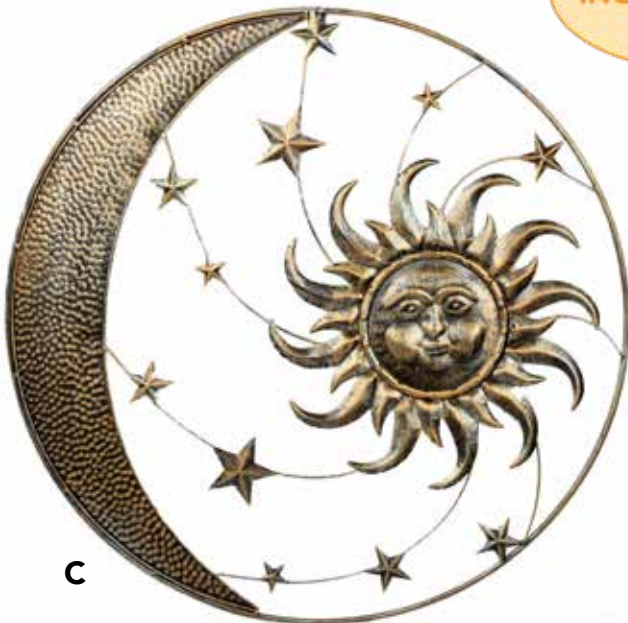

## CELESTIAL WALL DECOR

Metal wall decor to put that finishing touch on your indoor or outdoor design. All pieces include a wall hanger.

A

B

ALL PIECES  
INCLUDE A WALL  
HANGER

C

D