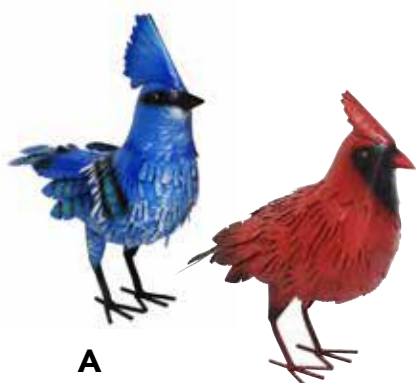

GARDEN ACCENTS

A