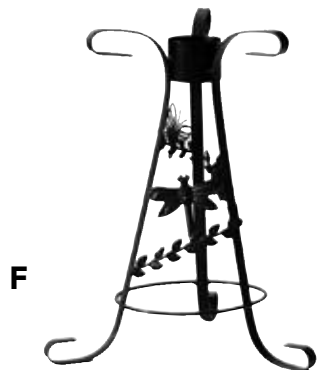

GLOBE HOLDERS

Metal Scroll Globe Holders

A Holds 10" to 14" Globes - 15" & 5" Tall
GSSCR 2 Sets/Pk Set of 2

Mesh Globe Holder

B 3 Assorted Colors - Holds 10" Globes
GSM3C11 6/Pk 11" Tall

Metal Globe Holders

C 3 Assorted Styles - Holds 8" to 10" Globes
GSMGHA 6/Pk 14" Tall

Aura Globe Hanger or Stand

D Holds 10" Globes
AHGH20 4/Pk 28" Tall

Glass Starburst Globe Holder

E Holds 10" Globes
GLGS 1/Pk 12.5" Tall

Butterfly and Dragonfly Globe Stand

F Holds 10" Globes
GSBDS16 4/Pk 16" Tall

Classic Metal Globe Stands

G Holds 10" to 14" Globes - 30", 25" and 20" Tall
GSCLA3 6 Sets/Pk Set of 3