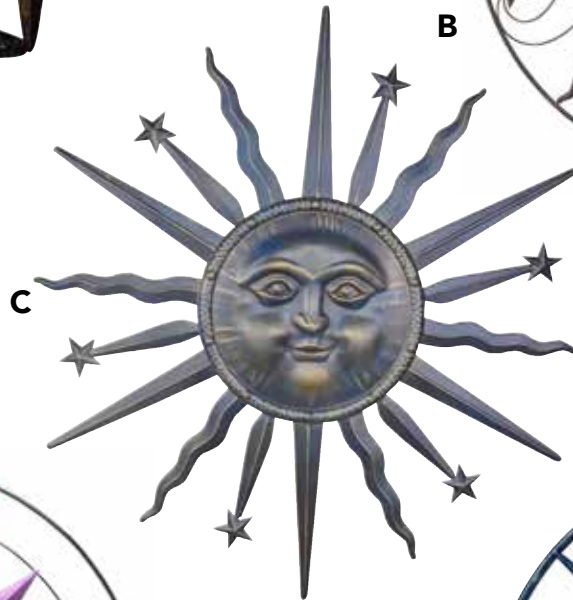

WALL DECOR

A

NEW

B

ALL PIECES
INCLUDE A WALL
HANGER

C

D

E

Colorful Sun & Moon

A **MCSM32** 4/Pk 32" Diam.

Copper Sun with Open Rays **NEW**

B **MCSO35** 3/Pk 35" Diam.

Copper Sun

C **MCOPS35** 3/Pk 35" Diam.

Bold Color Sun

D **MBCS36** 3/Pk 36" Diam.

Sun with Clouds and Wind

E **MSCW30** 3/Pk 30" Diam.