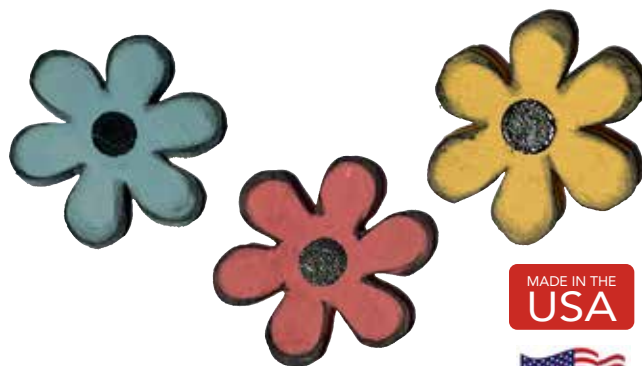

Wood Colorful Flowers
Assorted Colors
PAWF16 6/Pk 16" Diam.

MADE IN THE
USA

Items with Red Butterflies signify part of a Bonus Buy or Display Collection