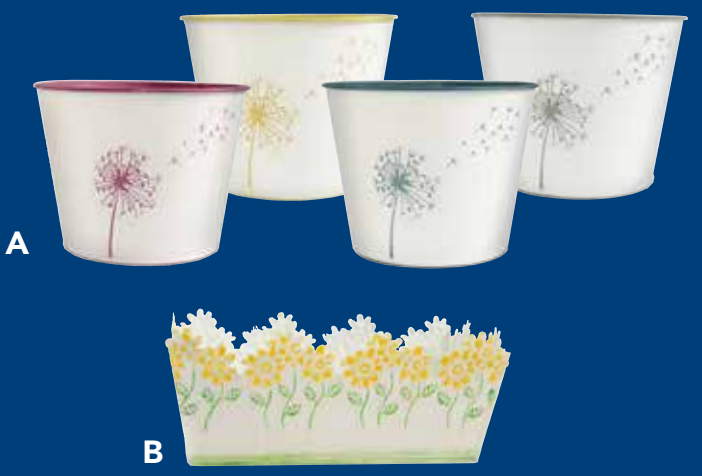

PLANTERS

Metal Rustic Owl Planters

A 2 Styles, Assorted
6" Diam. x 7" Tall and 6" Diam. x 8" Tall
FMOP6 12/Pk 6" Diam.

Brown Dog Planter

B 6" Wide x 14" Tall x 17.5" Long
FBRD8 12/Pk 11" Planter

Metal Truck Planter

C 5" Wide x 8" Tall x 13" Long
FMTP5 4/Pk 5.5" Planter

Gold Butterfly Planter

D 12" Wide x 7" Tall x 4.5" Long
FGBP11 6/Pk 11" Wide

Tipsy Pots **NEW**

E Assorted Finishes
6" Diam. x 17.75" Tall
FTP6 6/Pk 6" Diam.

Gemstone Planter

F Assorted Colors
6" Wide x 7.5" Tall x 6" Long
FGP6 24/Pk 6" Planter

Red Wagon Planter

G 16" Long x 8" Wide x 7" Tall
FMRW8 4/Pk 8" Wide

Items with Red Butterflies signify part of a Bonus Buy or Display Collection

Metal Wish Planters

A Assorted Colors - 8" Diameter
FWISH8 24/Pk 8" Diam.

Metal Sunflower Rectangular Planter

B 10" Wide x 6" Long x 4" Tall
FSRP10 12/Pk 10" Wide

Best Seller Planter Bonus Buys
BSPA24 **NEW** See Page 46