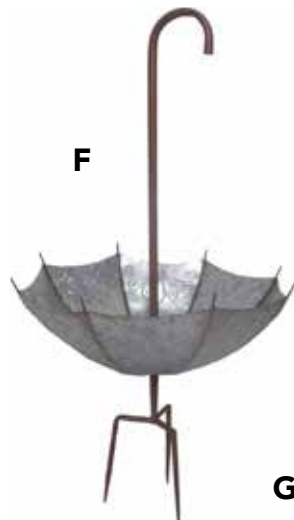

PLANTERS

KD FLOWER SHOWER PLANTERS

These easy to assemble flower shower planters are great for boosting sales by simply dropping in your potted plants. Solid color special orders available.

Flower Shower Round Planter

A **Water Color Collection**
FSP10WC 12/Pk 10" Diam.
Fuchsia, Tangerine, Teal, Goldenrod

B **Vintage Collection**
FSP10VI 12/Pk 10" Diam.
Assorted Finishes - Embossed Design

Flower Shower Oval Planter

C **Water Color Collection**
FSO17WC 12/Pk 17" Wide
Teal, Tangerine, Goldenrod, Fuchsia

D **Vintage Collection**
FSO17VI 12/Pk 17" Wide
Assorted Finishes - Embossed Design

KD Metal Planter Bonus Buys

KDMPA24 **NEW**

See Page 46

ALL PLANTERS
FEATURE DRAIN
HOLES

EASY TO ASSEMBLE

F

G

Colorful Umbrella Planter Stand

E Features three 6" diam. planters on a free-standing base.
13" Long x 11" Wide x 45" Tall
FCUP45 2/Pk 45" Tall

Galvanized Umbrella Planter

F **FUMB18** 6/Pk 18" Diam.

Galvanized Umbrella Hanging Planter

G **FHUMB13** 8/Pk 13" Diam.