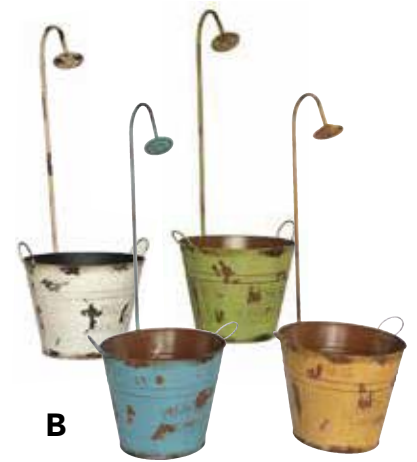

PLANTERS

KD FLOWER SHOWER PLANTERS

These easy to assemble flower shower planters are great for boosting sales by simply dropping in your potted plants. Solid color special orders available.

Flower Shower Round Planter

A **Water Color Collection**
FSP10WC 12/Pk 10" Diam.
Fuchsia, Tangerine, Teal, Goldenrod

B **Vintage Collection**
FSP10VI 12/Pk 10" Diam.
Assorted Finishes - Embossed Design

Flower Shower Oval Planter

C **Water Color Collection**
FSO17WC 12/Pk 17" Wide
Teal, Tangerine, Goldenrod, Fuchsia

D **Vintage Collection**
FSO17VI 12/Pk 17" Wide
Assorted Finishes - Embossed Design

B

KD Metal Planter Bonus Buys

KDMPA24 **NEW**

See Page 46

ALL PLANTERS
FEATURE DRAIN
HOLES

EASY TO ASSEMBLE

Colorful Umbrella Planter Stand

E Features three 6" diam. planters on a free-standing base.
13" Long x 11" Wide x 45" Tall
FCUP45 2/Pk 45" Tall

Galvanized Umbrella Planter

F **FUMB18** 6/Pk 18" Diam.

Galvanized Umbrella Hanging Planter

G **FHUMB13** 8/Pk 13" Diam.