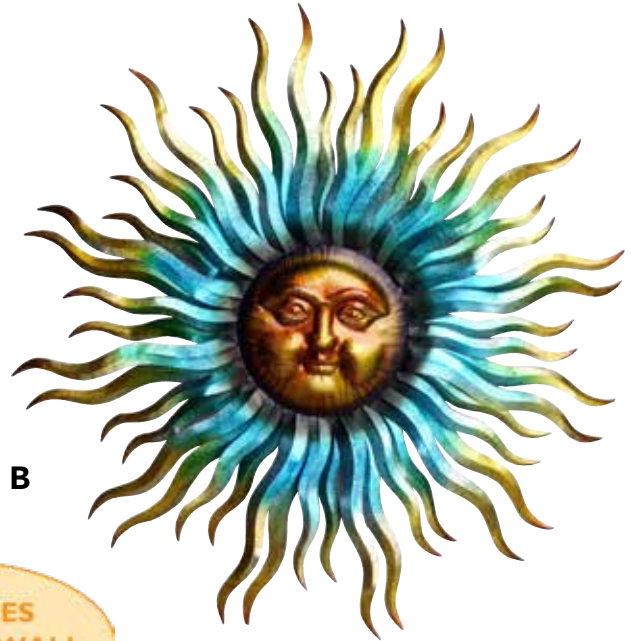

B

ALL PIECES
INCLUDE A WALL
HANGER