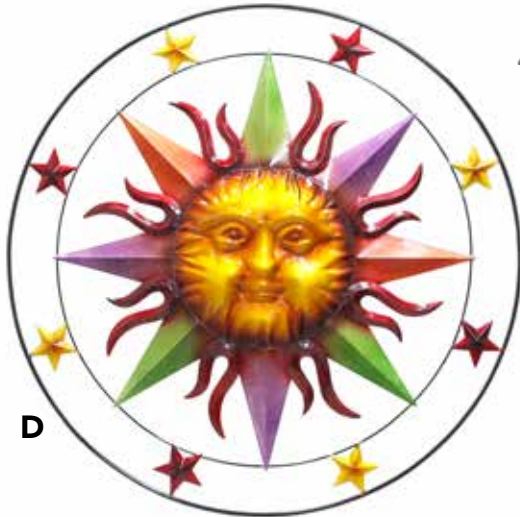

WALL DECOR

A

NEW

B

ALL PIECES
INCLUDE A WALL
HANGER

C

D

E

Colorful Sun & Moon

A **MCSM32** 4/Pk 32" Diam.

Copper Sun with Open Rays **NEW**

B **MCSO35** 3/Pk 35" Diam.

Copper Sun

C **MCOPS35** 3/Pk 35" Diam.

Bold Color Sun

D **MBCS36** 3/Pk 36" Diam.

Sun with Clouds and Wind

E **MSCW30** 3/Pk 30" Diam.