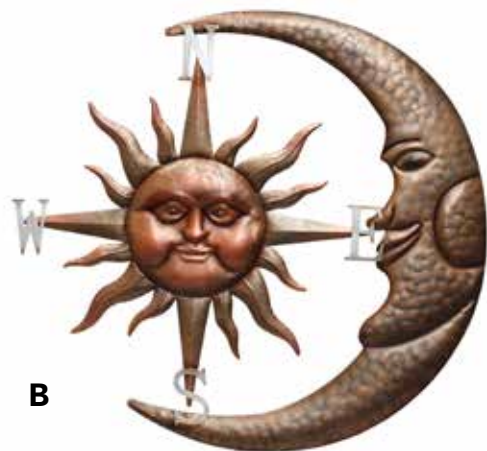

WALL DECOR

A

ALL PIECES
INCLUDE A WALL
HANGER

B

C

D

E

Colorful Sun Wall Décor

A MCOLS19 4/Pk 19" Diam.

Sun and Moon Compass

B MSMC24 4/Pk 24" Diam.

Metal Sun with Dots

C MSDOT20 4/Pk 20" Diam.

Colorful Sun with Stars

D MCSS20 3/Pk 20" Diam.

Hammered Sun with Glass

E MHS23 4/Pk 23" Diam.

Items with Red Butterflies signify part of a Bonus Buy or Display Collection

Wall Art Display Bonus Buy

MWAD24 **NEW**

See Page 47