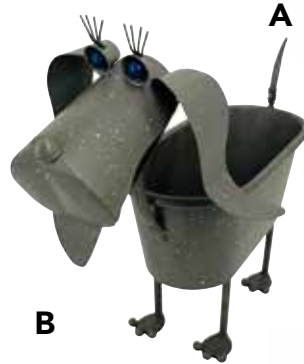

PLANTERS

Metal Rustic Owl Planters

A 2 Styles, Assorted
6" Diam. x 7" Tall and 6" Diam. x 8" Tall
FMOP6 12/Pk 6" Diam.

Brown Dog Planter

B 6" Wide x 14" Tall x 17.5" Long
FBRD8 12/Pk 11" Planter

Metal Truck Planter

C 5" Wide x 8" Tall x 13" Long
FMTP5 4/Pk 5.5" Planter

Gold Butterfly Planter

D 12" Wide x 7" Tall x 4.5" Long
FGBP11 6/Pk 11" Wide

Tipsy Pots **NEW**

E Assorted Finishes
6" Diam. x 17.75" Tall
FTP6 6/Pk 6" Diam.

Gemstone Planter

F Assorted Colors
6" Wide x 7.5" Tall x 6" Long
FGP6 24/Pk 6" Planter

Red Wagon Planter

G 16" Long x 8" Wide x 7" Tall
FMRW8 4/Pk 8" Wide

Items with Red Butterflies signify part of a Bonus Buy or Display Collection

Metal Wish Planters

A Assorted Colors - 8" Diameter
FWISH8 24/Pk 8" Diam.

Metal Sunflower Rectangular Planter

B 10" Wide x 6" Long x 4" Tall
FSRP10 12/Pk 10" Wide

Best Seller Planter Bonus Buys
BSPA24 **NEW** See Page 46