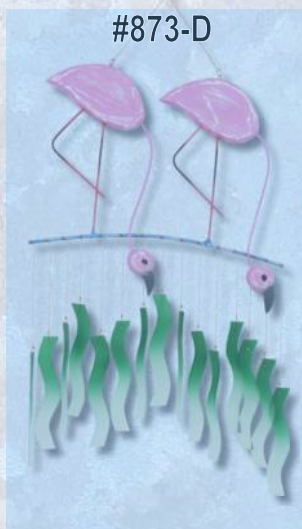

Tumbled Glass & Oil Drum Chimes

Tumbled Glass

- #868-B - Blue Mermaid Tumbled Glass
- #869-B - Fish - Blue
- #869-R - Fish - Rainbow
- #869-TG - Fish - Teal & Green
- #872-B - Glass String - Blue Variety
- #872-G - Glass String - Green
- #872-LBGW - Glass String -
Blue ,Green, & White
- #872-LBW - Glass String -
Light Blue & White
- #872-W - Glass String - White
- #873-D - Double Flamingo
- #873-S - Single Flamingo
- #873-T - Triple Flamingo
- #874-A - Leaf - Autumn
- #874-B - Leaf - Blue Variety
- #874-BLBW - Leaf - Blue/White
- #874-BO - Leaf - Bohdi Colors
- #874-GW - Leaf - Green/White
- #874-R - Leaf - Rainbow
- #874-ROW - Leaf - Red/Orange/White
- #875-B - Wave - Blue Variety
- #875-BO - Wave - Bohdi Colors
- #875-GWA - Wave - Green/White/Amber
- #875-R - Wave - Rainbow
- #875-RWB - Wave - Red, White & Blue
- #878-B - Rectangles - Blue Variety
- #878-BO - Rectangles - Bohdi Colors
- #878-GW - Rectangles - Green/White
- #878-R - Rectangles - Rainbow
- #881-G - Green Chile Pepper
- #881-R - Red Chile Pepper
- #883-BG - Bone Fish - Blue/Green
- #883-BW - Bone Fish - Blue/White
- #883-DW - Bone Fish - Driftwood
- #883-R - Bone Fish - Rainbow
- #884-B - Dream Catcher Shell

#873-S

#873-D

#873-T

#883-BW

#883-DW

#883-BG

#883-R

#868-B

#884-B

#881-G

#881-R

#874-A

#874-R

#875-R

#878-R

#872-LBGW