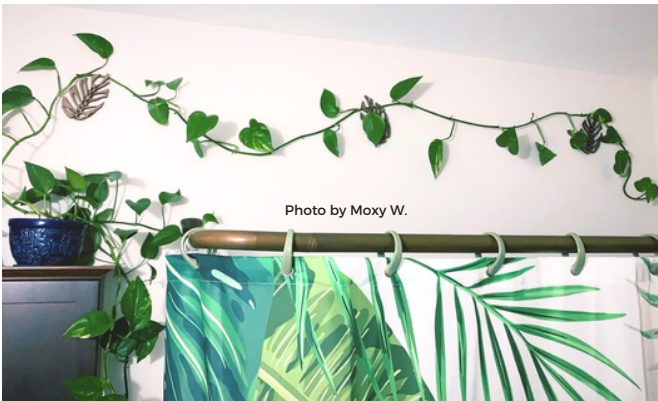

MONSTRELLA WALL MOUNTED

STYLED BY CUSTOMERS