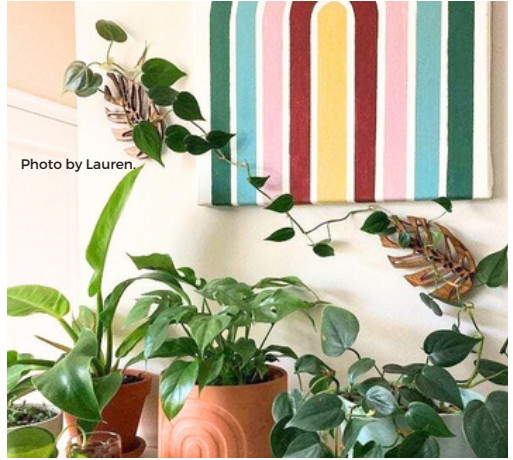

MONSTRELLA WALL MOUNTED

STYLED BY CUSTOMERS