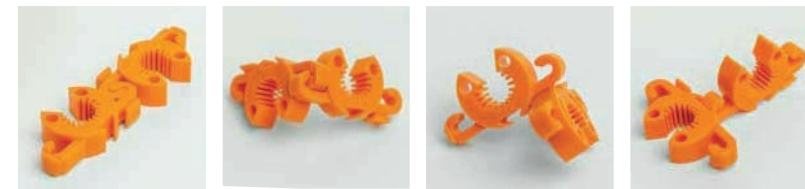

PLANT SUPPORT KIT

THE ALL-IN-ONE C-BITE PLANT SUPPORT KIT

The 5' Plant Support Kit has everything gardeners need to build a custom cage, trellis, fence, a-frame, tripod or any combination of shapes. Featuring patented C-BITEs garden clips, the Plant Support Kit provides a customizable, reusable, and super-strong alternative to traditional plant supports. As the only DIY plant support system on the market, C-BITEs easily click together and connect to standard garden stakes.

Plant Support Kit 5' - Tangerine
TDSK50 850033216004

Plant Support Kit 5' - Incognito
TTDSK51 850033216011

Plant Support Kit Monster* - Incognito
TDSKMI 850033216035

THE MONSTER KIT FOR MONSTER PLANTS

When one Plant Support Kit isn't enough, there's the Monster Plant Support Kit. The Monster Kit contains 15-6' stakes, 15-2.5' stakes and 100 Incognito C-BITE garden clips to provide support and protection for a long raised bed, an industrial tray or multiple containers.

Monster Plant Support Kit - Incognito TDSKMI 850033216035

WHAT YOU GET IN YOUR KIT!

- (17) C-BITEs
- Safety Caps
- (4) 5' Stakes
- (4) 2.5' Stakes

BUILD ANY OF THESE SUPPORTS WITH ONE PLANT SUPPORT KIT

C-BITES CONNECT IN OVER 140 WAYS FOR ENDLESS POSSIBILITIES

OTHER COOL PRODUCTS

LOVING PROTECTION FOR HANDS AND EYES

Thriving Design's soft safety caps fit snugly on garden stake tips to protect gardeners from sharp edges and pointy tips. Not only do they protect your hands from being cut, they also provide a visual to help you avoid the dreaded garden stake eye-gouge (ouch). Our snazzy safety caps fit standard 7/16" garden stakes.