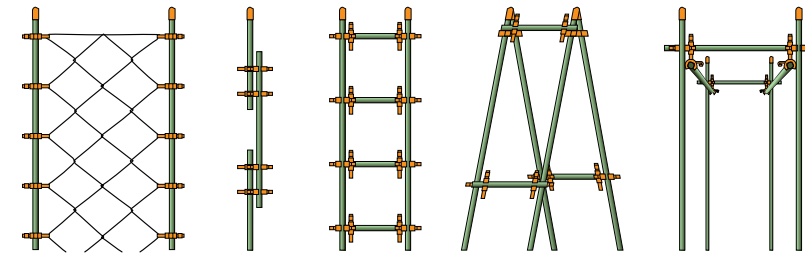

PLANT SUPPORT KIT

THE ALL-IN-ONE C-BITE PLANT SUPPORT KIT

The 5' Plant Support Kit has everything gardeners need to build a custom cage, trellis, fence, a-frame, tripod or any combination of shapes. Featuring patented C-BITEs garden clips, the Plant Support Kit provides a customizable, reusable, and super-strong alternative to traditional plant supports. As the only DIY plant support system on the market, C-BITEs easily click together and connect to standard garden stakes.

Plant Support Kit 5' - Tangerine
TDSK50 850033216004

Plant Support Kit 5' - Incognito
TTDSK51 850033216011

Plant Support Kit Monster* - Incognito
TDSKMI 850033216035

THE MONSTER KIT FOR MONSTER PLANTS

When one Plant Support Kit isn't enough, there's the Monster Plant Support Kit. The Monster Kit contains 15-6' stakes, 15-2.5' stakes and 100 Incognito C-BITE garden clips to provide support and protection for a long raised bed, an industrial tray or multiple containers.

Monster Plant Support Kit - Incognito TDSKMI 850033216035

WHAT YOU GET IN YOUR KIT!

- (17) C-BITEs
- Safety Caps
- (4) 5' Stakes
- (4) 2.5' Stakes

BUILD ANY OF THESE SUPPORTS WITH ONE PLANT SUPPORT KIT

C-BITES CONNECT IN OVER 140 WAYS FOR ENDLESS POSSIBILITIES

OTHER COOL PRODUCTS

LOVING PROTECTION FOR HANDS AND EYES

Thriving Design's soft safety caps fit snugly on garden stake tips to protect gardeners from sharp edges and pointy tips. Not only do they protect your hands from being cut, they also provide a visual to help you avoid the dreaded garden stake eye-gouge (ouch). Our snazzy safety caps fit standard 7/16" garden stakes.