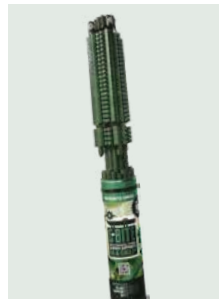

PLANT SUPPORT KIT

THE ALL-IN-ONE C-BITE PLANT SUPPORT KIT

The 5' Plant Support Kit has everything gardeners need to build a custom cage, trellis, fence, a-frame, tripod or any combination of shapes. Featuring patented C-BITEs garden clips, the Plant Support Kit provides a customizable, reusable, and super-strong alternative to traditional plant supports. As the only DIY plant support system on the market, C-BITEs easily click together and connect to standard garden stakes.

Plant Support Kit 5' - Tangerine
TDSK50 850033216004

Plant Support Kit 5' - Incognito
TTDSK51 850033216011

Plant Support Kit Monster* - Incognito
TDSKMI 850033216035

THE MONSTER KIT FOR MONSTER PLANTS

When one Plant Support Kit isn't enough, there's the Monster Plant Support Kit. The Monster Kit contains 15-6' stakes, 15-2.5' stakes and 100 Incognito C-BITE garden clips to provide support and protection for a long raised bed, an industrial tray or multiple containers.