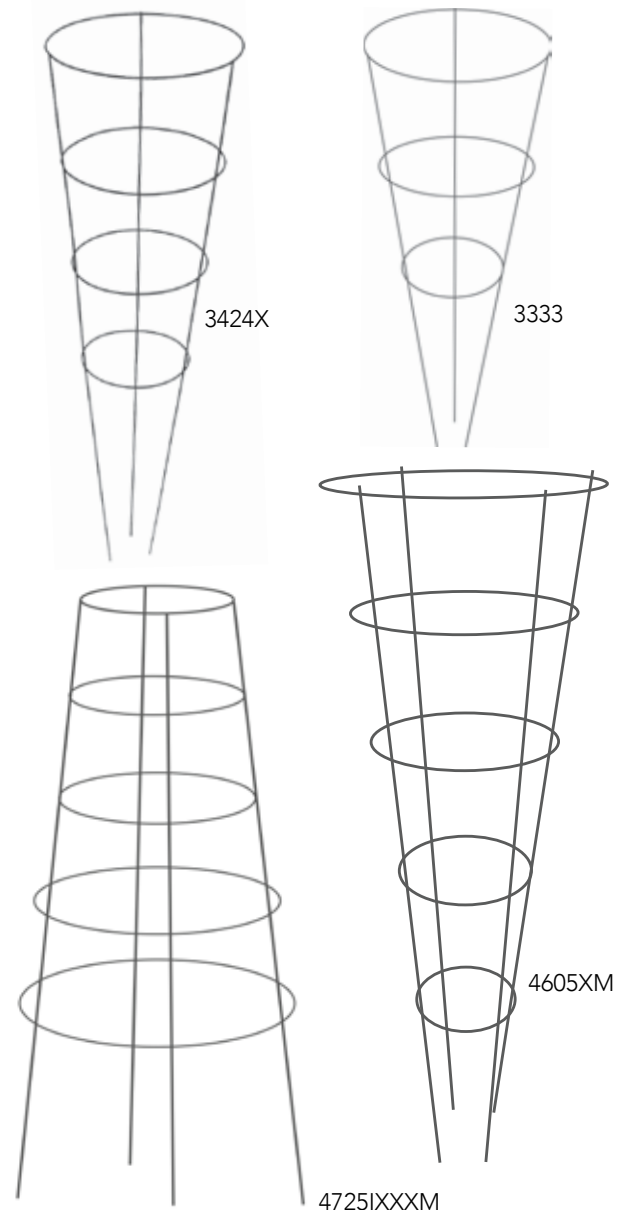

COLORS:

When ordering use the color code at the end of the part number.

COLOR	CODE
RED	R
YELLOW	Y
GREEN	G
PURPLE WAVE	PW
LIME GREEN	LG

WIRE GAUGE:

Choose the wire thickness that meets your customer needs and price point.

GAUGE	DIAMETER
11.5 g	.113"
10.0 g	.135"
9.5 g	.143"
8.5 g	.155"
7.0 g	.177"
6.5 g	.187"
3.0 g	.243"
½ awg	.297"

Any of these cages available Inverted (I).

STANDARD CAGES

SCAN ME

ITEM#	HEIGHT	LEGS/RINGS	WIRE GAUGE
3333	33"	3L, 3R	11.5g
3424	42"	3L, 4R	11.5g
4544	54"	4L, 4R	9.5g
3544	54"	3L, 4R	9.5g
3544E	54"	3L, 4R	10g-11.5g R
4484BM	48"	4L, 4R	9.5g

HEAVY DUTY & EXTRA HD

SCAN ME

ITEM#	HEIGHT	LEGS/RINGS	WIRE GAUGE
3424X	42"	3L, 4R	9.5g
4544X	54"	4L, 4R	8.5g
3424XX	42"	3L, 4R	6.5g - 7g R
4424XX	42"	4L, 4R	6.5g - 7g R
4544XX	54"	4L, 4R	6.5g - 7g R

MONSTER CAGES

SCAN ME

ITEM#	HEIGHT	LEGS/RINGS	WIRE GAUGE
4605XM	60"	4L, 5R	3g
4725XXXM	72"	4L, 5R	½ awg
4605IXM	60"	4L, 5R	3g
4725IXXXM	72"	4L, 5R	½ awg

**INCREASE
SALES & GM
DOLLARS WITH
COLOR!**

STARBRITE

Buy individually or in a pallet for a discount!