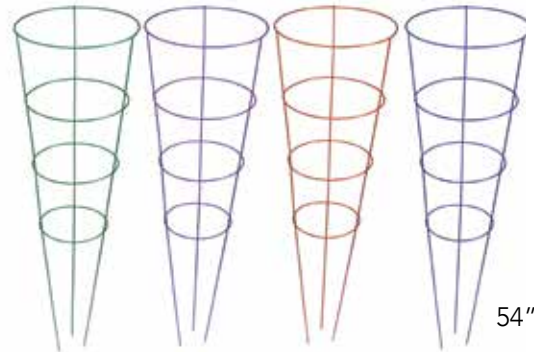

54"

STEP CAGES AVAILABLE IN YOUR CHOICE OF GALVANIZED OR COLOR!

ROUNDS

ITEM#	HEIGHT	WIRE GAUGE
4362IXS	36"	3g
4444IS	44"	6g
4444IXS	44"	3g
4444IXXS	44"	½ awg L – 3g R
4524IS	52"	6g
4524IXS	52"	3g
4524IXXS	52"	½ awg L – 3g R

SCAN ME