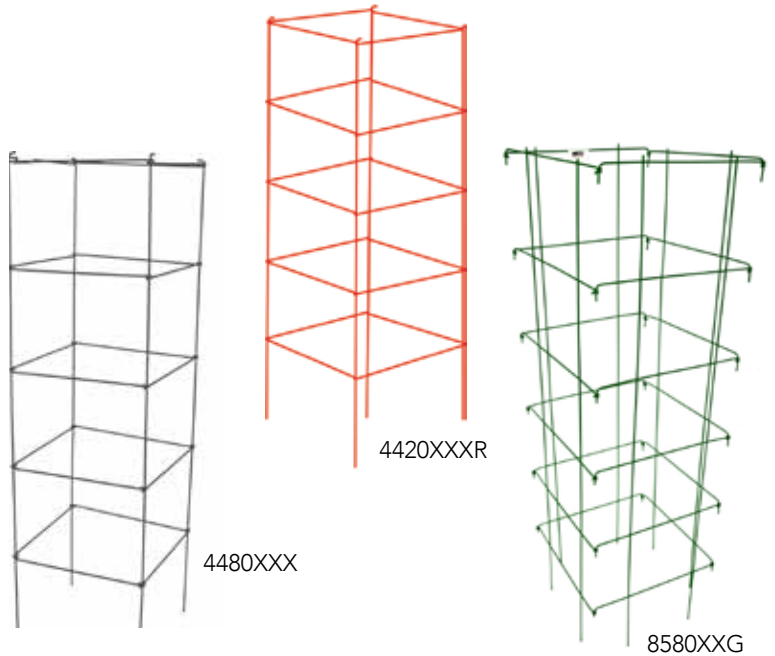

Wire gauge is the same as non-step cages.

SCAN ME

SQUARES

4-Legged Step Squares

ITEM#	HIGH	WIDTH
4420XXXS	42"	14"
4480XXXS	48"	14"
4600XXXS	60"	18"
4720XXXS	72"	20"

8-Legged Step Squares

ITEM#	HIGH	WIDTH
8400XS	40"	14"
8480XS	48"	14"
8580XXS	58"	20"

COLLAPSIBLE SQUARE

**FOLDS FLAT
IN QUARTERS!**

ASK ABOUT OUR BOXED PRODUCT READY FOR FOR YOUR E-COMMERCE SITE.

SCAN ME

4-leg square cages made of heavy duty, galvanized steel. Sturdy enough to support any plant.

ITEM#	HEIGHT	GAUGE
4420XXX	42"	6g
4480XXX	48"	6g
4600XXX	60"	3g
4720XXX	72"	3g

8-leg square cages have an improved hinge system that adds extra support with more crossbars & legs in the ground, it adds additional support for the plant.

ITEM#	HEIGHT	GAUGE
8400X	40"	9.5g
8480X	48"	9.5g
8580XX	58"	7g L – 9.5g R

COLLAPSIBLE BEAN, PEA & CUCUMBER

SCAN ME

12480CSG

ASK ABOUT OUR BOXED PRODUCT READY FOR YOUR E-COMMERCE.

ITEM#	HEIGHT	DESCRIPTION
BT27Z	60"	Pole Bean Tower & Pea Tower
10400PF	40"	5-Panel pea fence (72" Long)
10580PF	58"	5-Panel pea fence (90" Long)
12480CS	48"	Folding cucumber support (42" Long)