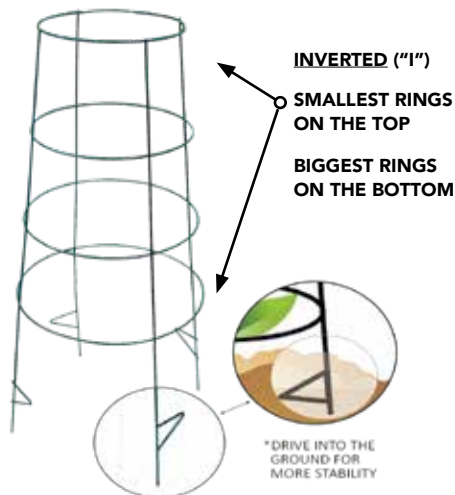

SCAN ME

ITEM#	HEIGHT	LEGS/RINGS	WIRE GAUGE
4605XM	60"	4L, 5R	3g
4725XXXM	72"	4L, 5R	½ awg
4605IXM	60"	4L, 5R	3g
4725IXXXM	72"	4L, 5R	½ awg

**INCREASE
SALES & GM
DOLLARS WITH
COLOR!**

STARBRITE

Buy individually or in a pallet for a discount!

ROUNDS

ITEM#	HEIGHT	WIRE GAUGE
4362IXS	36"	3g
4444IS	44"	6g
4444IXS	44"	3g
4444IXXS	44"	½ awg L – 3g R
4524IS	52"	6g
4524IXS	52"	3g
4524IXXS	52"	½ awg L – 3g R

SCAN ME

Step up to a better cage!

OUR "STEPS" DRIVE INTO THE GROUND TO GIVE YOUR CAGE MORE STABILITY.