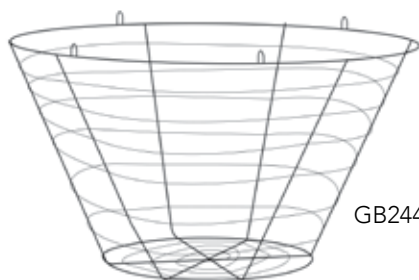

HANGING BASKETS

Line our grow baskets with burlap or moss.

GB244

Available in Galvanized & Green (G).

POT STABILIZER

Designed simple enough to fit most pots. Strong enough to keep them standing.

ITEM#	POT SIZE
PS243	3 GAL
PS245	5 GAL
PS247	7 GAL
PS2410	10 GAL
PS2415	15 GAL

Heavy Duty wire keeps your trees upright.