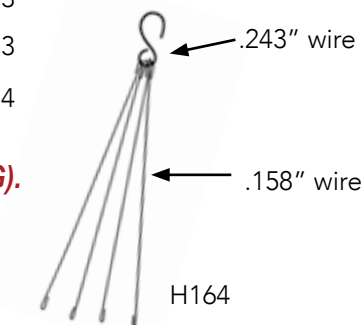

PLANT HANGERS

ITEM#	LENGTH	HOOKS
H4123	12"	3
H4143	14"	3
H4164	16"	4

H164

Also available in Green (G).

SCAN ME