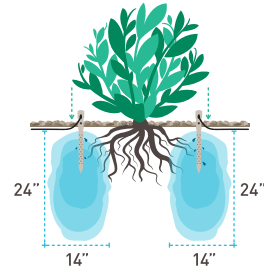

Straight Forward Installation:

- For garden beds and other small plants: install one 8" stake on opposite sides of the plant
- For shallow root plants like shrubs, vines, potted plants, & small/ ornamental trees: install 2-3 of our 14" stakes around the plant in a triangle or on either sides, close to the plant's base but avoiding root ball
- For medium trees, including existing or newly planted trees, fruit trees, and saplings: install 2-3 of our 24" stakes outside the tree root ball (new trees) or tree canopy (existing trees), either using 2 stakes on either side of the trunk or 3 in a triangle.
- For large established trees or palms: install our 36" stakes 4-5 ft. apart within the tree's canopy, avoiding the root ball. The larger the tree, the more stakes you will need.

DEEP DRIP® WATERING STAKES

8"

For Flowers, Fruits, Vegetables & other
Small Garden Plants

GKDD008

UPC: 857849002197

14"

For Shallow Root Plants like Shrubs, Vines, Potted Plants,
& Small/Ornamental Trees

14GKDD

UPC: 857849002234

24"

For Medium Trees, Including Existing or Newly Planted Trees,
Fruit Trees, & Saplings

24GKDD

UPC: 857849002227

36"

For Large, Established Trees & Palms

36GKDD