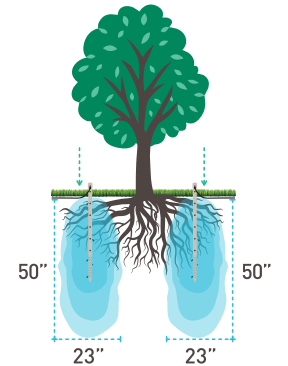

Straight Forward Installation:

- For garden beds and other small plants: install one 8" stake on opposite sides of the plant
- For shallow root plants like shrubs, vines, potted plants, & small/ ornamental trees: install 2-3 of our 14" stakes around the plant in a triangle or on either sides, close to the plant's base but avoiding root ball
- For medium trees, including existing or newly planted trees, fruit trees, and saplings: install 2-3 of our 24" stakes outside the tree root ball (new trees) or tree canopy (existing trees), either using 2 stakes on either side of the trunk or 3 in a triangle.
- For large established trees or palms: install our 36" stakes 4-5 ft. apart within the tree's canopy, avoiding the root ball. The larger the tree, the more stakes you will need.

DEEP DRIP® WATERING STAKES

8"

For Flowers, Fruits, Vegetables & other
Small Garden Plants

GKDD008

UPC: 857849002197

14"

For Shallow Root Plants like Shrubs, Vines, Potted Plants,
& Small/Ornamental Trees

14GKDD

UPC: 857849002234

24"

For Medium Trees, Including Existing or Newly Planted Trees,
Fruit Trees, & Saplings

24GKDD

UPC: 857849002227

36"

For Large, Established Trees & Palms

36GKDD

UPC: 857849002241

Complimentary Point of Purchase Display

- Holds 25 Stakes of Each Size

LISA MARIE EVANS

President & Owner

O : 480.422.0251 | M : 602.550.8555

lmevans@deepdrip.com | info@deepdrip.com