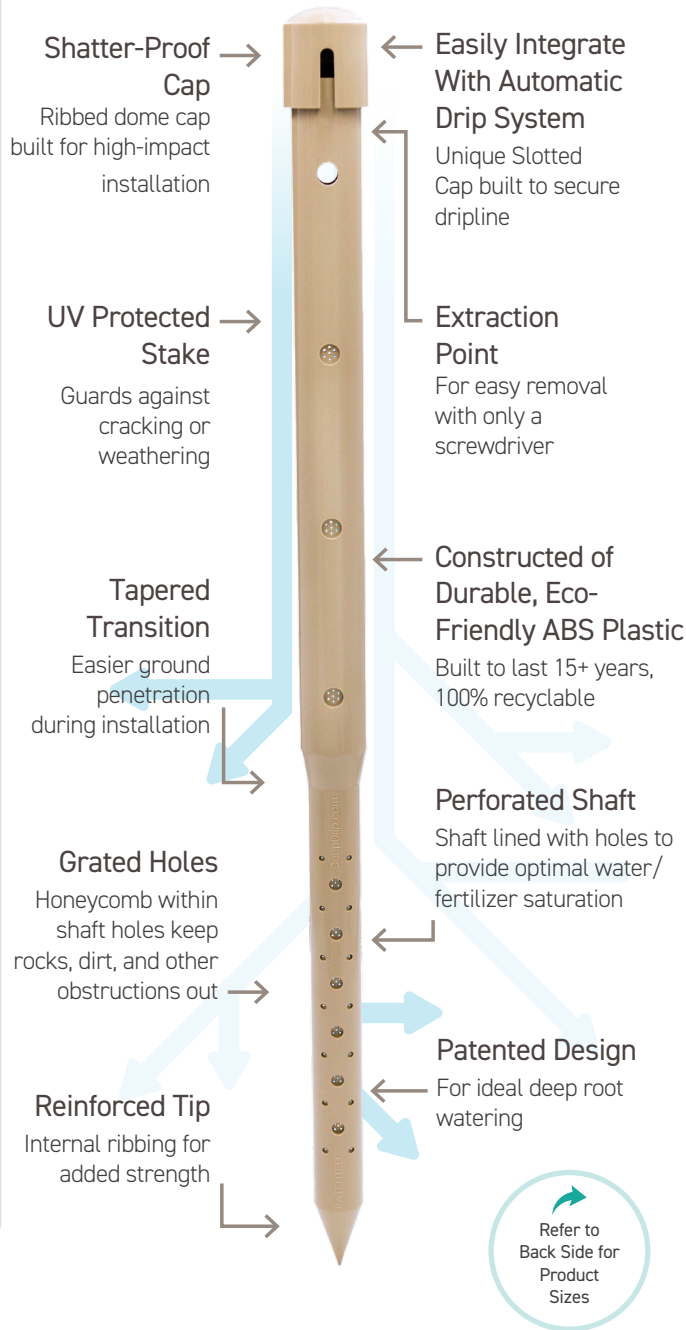

DEEP DRIP®

WATERING STAKES

Start, Save & Sustain

Benefits:

- Deep Watering Promotes Healthier Roots, Plants, & Harvests
- Reduced Watering Time, Conserves Up to 50% of Outdoor Water Use
- Delivers Water, Oxygen, and Fertilizer Directly to Roots
- Reduces Weeds & Pests
- Encourages Deep Seated Roots, Prevents Hillside Erosion/Uprooting
- Patented Design Filters out Debris & Locks Drip Line in Place
- Stake is UV Protected to Prevent Weathering & Unsightly Cracking
- Helps Prevent Wasteful Run-off & Evaporation
- Useful in Drought & Extreme Temperatures
- Good for New, Established, & Struggling Plants
- Constructed of Recyclable ABS Plastic, Built to Last 15+ Years
- Stake can be Simply Removed or Repositioned
- Easy to Use with any Automatic Drip or Flood Irrigation System

Straight Forward Installation:

- For garden beds and other small plants: install one 8" stake on opposite sides of the plant
- For shallow root plants like shrubs, vines, potted plants, & small/ ornamental trees: install 2-3 of our 14" stakes around the plant in a triangle or on either sides, close to the plant's base but avoiding root ball
- For medium trees, including existing or newly planted trees, fruit trees, and saplings: install 2-3 of our 24" stakes outside the tree root ball (new trees) or tree canopy (existing trees), either using 2 stakes on either side of the trunk or 3 in a triangle.
- For large established trees or palms: install our 36" stakes 4-5 ft. apart within the tree's canopy, avoiding the root ball. The larger the tree, the more stakes you will need.

DEEP DRIP® WATERING STAKES

8"

For Flowers, Fruits, Vegetables & other
Small Garden Plants

GKDD008

UPC: 857849002197

14"

For Shallow Root Plants like Shrubs, Vines, Potted Plants,
& Small/Ornamental Trees

14GKDD