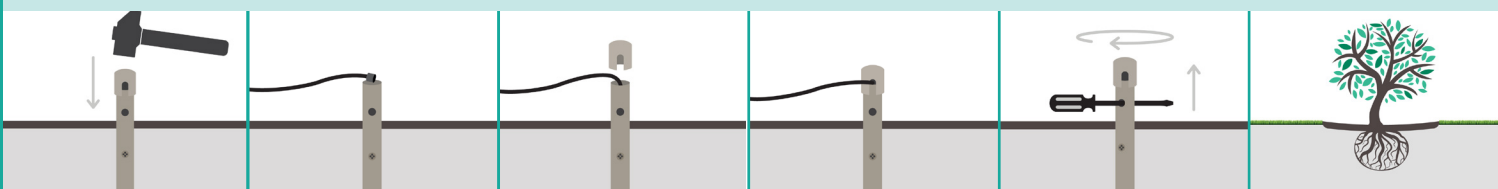

USE WITH DRIP LINE, FLOOD IRRIGATION OR GARDEN HOSE:

LISA MARIE EVANS

President & Owner

O : 480.422.0251 | M : 602.550.8555

lmevans@deepdrip.com | info@deepdrip.com

DEEPRIP.COM

@DEEPRIPWATERINGSTAKES

A PRODUCT OF