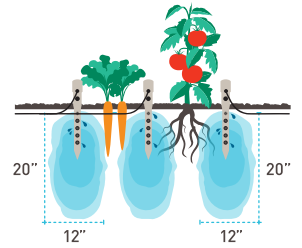

Straight Forward Installation:

- For garden beds and other small plants: install one 8" stake on opposite sides of the plant
- For shallow root plants like shrubs, vines, potted plants, & small/ ornamental trees: install 2-3 of our 14" stakes around the plant in a triangle or on either sides, close to the plant's base but avoiding root ball
- For medium trees, including existing or newly planted trees, fruit trees, and saplings: install 2-3 of our 24" stakes outside the tree root ball (new trees) or tree canopy (existing trees), either using 2 stakes on either side of the trunk or 3 in a triangle.
- For large established trees or palms: install our 36" stakes 4-5 ft. apart within the tree's canopy, avoiding the root ball. The larger the tree, the more stakes you will need.

DEEP DRIP® WATERING STAKES

8"

For Flowers, Fruits, Vegetables & other
Small Garden Plants

GKDD008

UPC: 857849002197

14"

For Shallow Root Plants like Shrubs, Vines, Potted Plants,
& Small/Ornamental Trees

14GKDD

UPC: 857849002234

24"

For Medium Trees, Including Existing or Newly Planted Trees,
Fruit Trees, & Saplings

24GKDD

UPC: 857849002227

36"

For Large, Established Trees & Palms

36GKDD