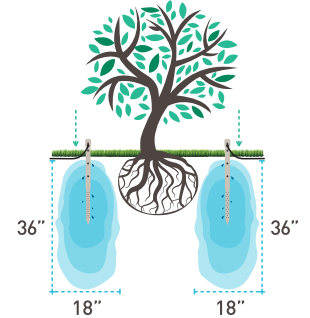

Straight Forward Installation:

- For garden beds and other small plants: install one 8" stake on opposite sides of the plant
- For shallow root plants like shrubs, vines, potted plants, & small/ ornamental trees: install 2-3 of our 14" stakes around the plant in a triangle or on either sides, close to the plant's base but avoiding root ball
- For medium trees, including existing or newly planted trees, fruit trees, and saplings: install 2-3 of our 24" stakes outside the tree root ball (new trees) or tree canopy (existing trees), either using 2 stakes on either side of the trunk or 3 in a triangle.
- For large established trees or palms: install our 36" stakes 4-5 ft. apart within the tree's canopy, avoiding the root ball. The larger the tree, the more stakes you will need.

DEEP DRIP® WATERING STAKES

8"

For Flowers, Fruits, Vegetables & other
Small Garden Plants

GKDD008

UPC: 857849002197

14"

For Shallow Root Plants like Shrubs, Vines, Potted Plants,
& Small/Ornamental Trees

14GKDD

UPC: 857849002234

24"

For Medium Trees, Including Existing or Newly Planted Trees,
Fruit Trees, & Saplings

24GKDD

UPC: 857849002227

36"

For Large, Established Trees & Palms

36GKDD

UPC: 857849002241

Complimentary Point of Purchase Display

- Holds 25 Stakes of Each Size

LISA MARIE EVANS

President & Owner

O : 480.422.0251 | M : 602.550.8555

lmevans@deepdrip.com | info@deepdrip.com