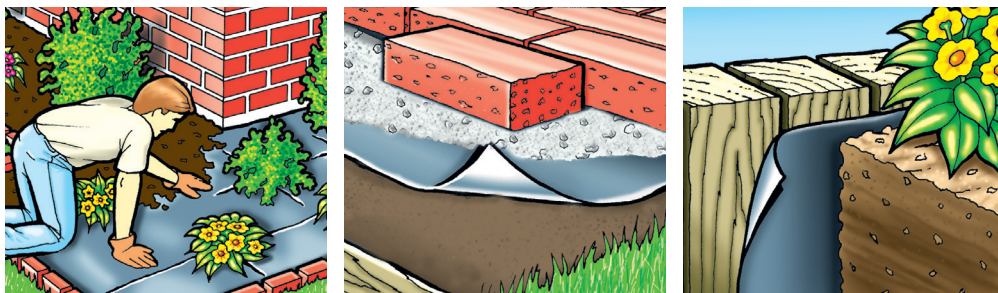

Uses of Landscape Fabric

- Weed Control
- French Drains
- Walkways & Patios
- Ground Cover
- Gravel Pathways
- Retaining Walls