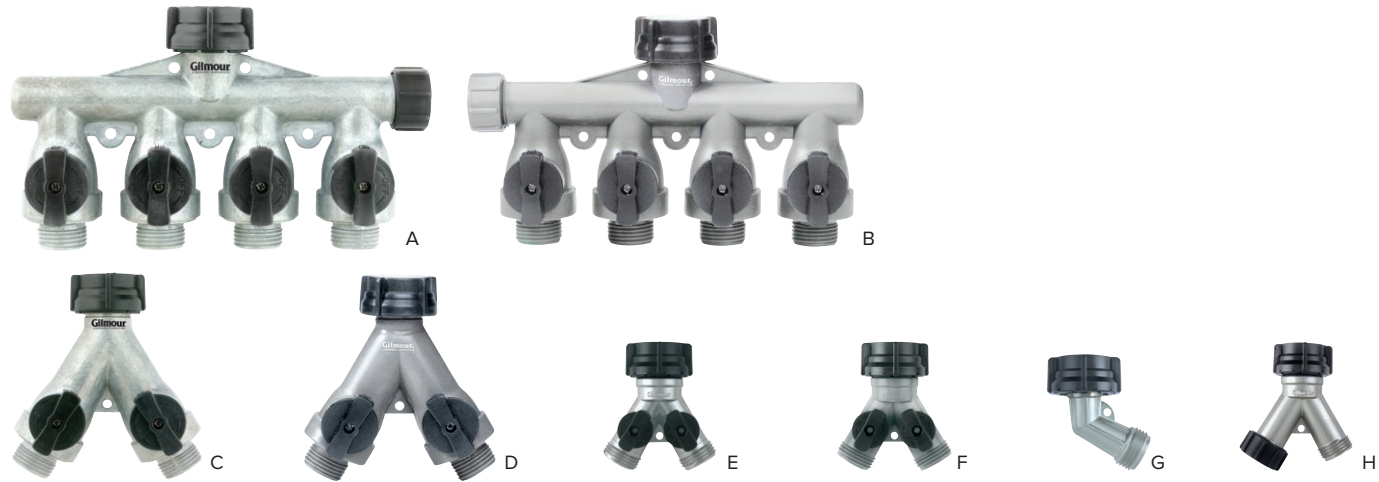

Valves & Connectors

	PRODUCT NAME	ITEM NO.	CASEPACK	UPC
A	Metal Full-flow Shut-off Valve - Quad	800404-1001	6 / case	034411205174
B	Full-flow Shut-off Valve - Quad	800414-1001	6 / case	034411205242
C	Metal Full-flow Shut-off Valve - Dual	800214-1001	6 / case	034411205167
D	Full-flow Shut-off Valve - Dual	800024-1001	6 / case	034411205105
E	Metal Shut-off Valve - Dual	800154-1001	12 / case	034411000151
F	Shut-off Valve - Dual	800174-1001	15 / VDC	034411134177
	Shut-off Valve - Dual	800174-1002	12 / case	034411000175
G	Metal Gooseneck Connector - Single	801604-1001	12 / case	034411000168
H	Metal Connector - Dual	808004-1001	12 / case	034411000083