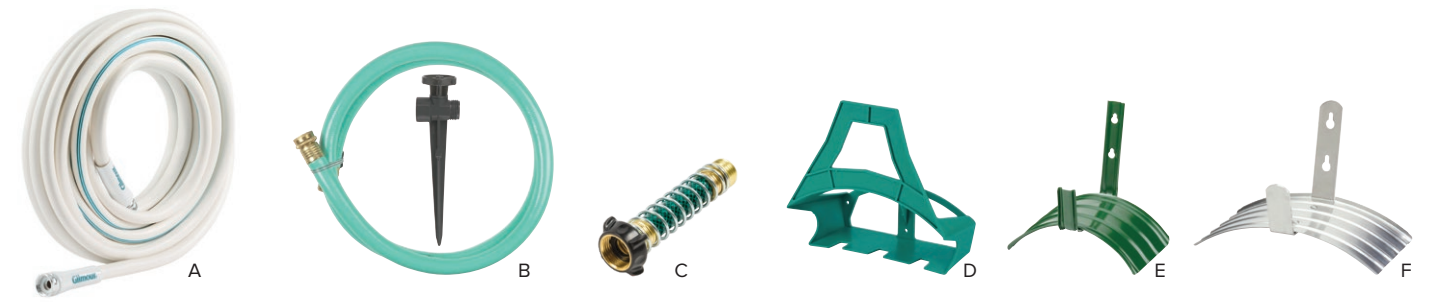

Marine & Recreation

	PRODUCT NAME	LENGTH	ITEM NO.	CASEPACK	UPC
	Drinking Water Safe Hose	5/8" X 25'	894251-1003	6 / case	034411942512
	Drinking Water Safe Hose	5/8" X 50'	894501-1003	6 / case	034411945018
A	Drinking Water Safe Hose	1/2" X 25'	884251-1004	6 / case	034411842515
	Drinking Water Safe Hose	1/2" X 50'	884501-1004	6 / case	034411845011

Hose Accessories

	PRODUCT NAME	ITEM NO.	CASEPACK	UPC
B	Faucet Extension/Flow Control	800604-1005	10 / case	034411010761
C	Kink Protector	810054-1001	12 / case	034411010822

Hose Storage

	PRODUCT NAME	ITEM NO.	CASEPACK	UPC
D	Plastic Hose Hanger	880154-1001	12 / case	034411080153
E	Steel Hose Hanger	881154-1001	12 / case	034411081150
F	Aluminum Hose Hanger	882154-1001	12 / case	034411082157