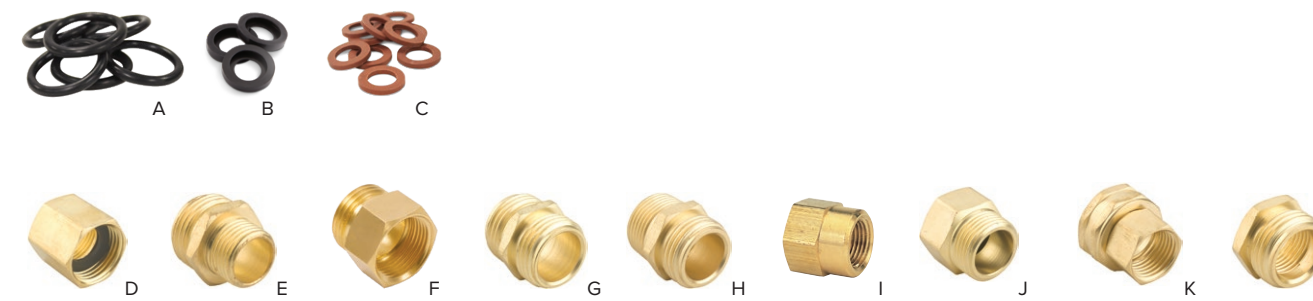

Pro Accessories

	PRODUCT NAME	ITEM NO.	CASEPACK	UPC
A	Pro Replacement O-rings (6PC)	870014-1003	20 / case	034411029770
B	Pro Seals for Brass Quick Connector (3PC)	809104-1002	20 / VDC	034411029862
C	Pro Rubber Hose Washers (10PC)	801704-1001	20 / VDC	034411029848
D	Pro Brass Connector (3/4" Pipe x 3/4" Hose) - Double Female	807074-1002	12 / case	034411001028
E	Pro Brass Connector (1/2" Pipe x 3/4" Hose) - Double Male	807504-1002	12 / case	034411001042
F	Pro Brass Connector (3/4" Hose [M] x 3/4" Pipe [F]) - Male Female	807704-1002	12 / case	034411001196
G	Pro Brass Connector (3/4" Hose x 3/4" Hose) - Double Male	877014-1002	12 / case	034411001066
H	Pro Brass Connector (3/4" Hose [M] x 3/4" Pipe [M] x 1/2" Pipe [F]) - Male / Male / Female	877054-1002	12 / case	034411001059
I	Pro Brass Connector (1/2" Pipe x 3/4" Hose) - Double Female	800574-1002	12 / case	034411001011
J	Pro Brass Connector (3/4" Pipe [M] x 3/4" Hose [F]) - Male / Female	800774-1002	12 / case	034411001103
K	Pro Brass Swivel Connector (1/2" Pipe x 3/4" Hose) - Double Female	805574-1003	12 / case	034411001073
L	Pro Brass Connector (3/4" Hose [M] x 1/2" Pipe [F]) - Male / Female	807054-1002	12 / case	034411001097