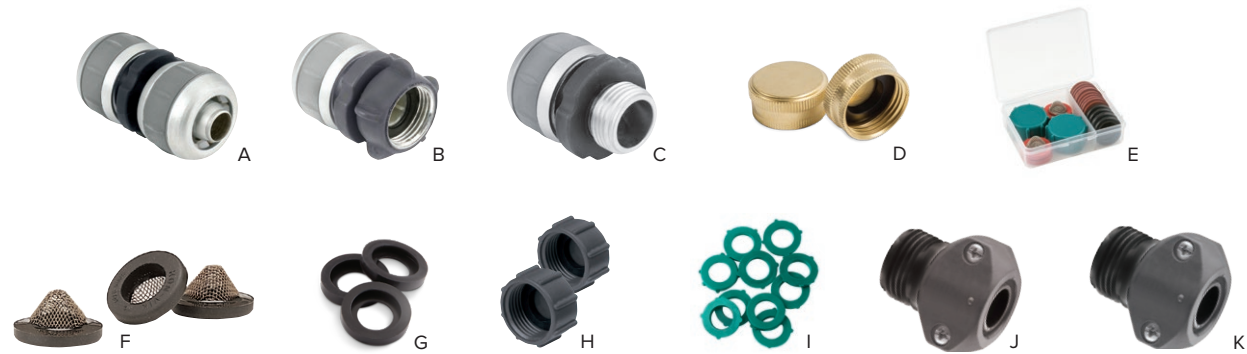

Repair & Maintenance

	PRODUCT NAME	ITEM NO.	CASEPACK	UPC
A	Metal Compression Mender (5/8" & 3/4")	805874-1001	10 / case	034411002582
B	Metal Compression Coupling (5/8" x 3/4") - Female	800584-1001	10 / case	034411002599
C	Metal Compression Coupling (5/8" & 3/4") - Male	805814-1001	10 / case	034411002605
D	Brass Hose Caps (2PC)	805034-1001	12 / case	034411005002
E	Hose Cap & Washer Kit (20PC)	801244-1001	10 / case	034411121245
F	Filter Washers (3PC)	802004-1001	12 / case	034411027103
G	Brass Quick Connector Seals (3PC)	809104-1001	10 / case	034411000984
H	Hose Caps (2PC)	800044-1001	12 / case	034411000403
I	Hose Washers (10PC)	801154-1001	20 / case	034411000229
J	Clamp Coupling (5/8" & 3/4") - Male	801134-1002	12 / case	034411000113
K	Clamp Coupling (1/2") - Male	805054-1002	12 / case	034411000519