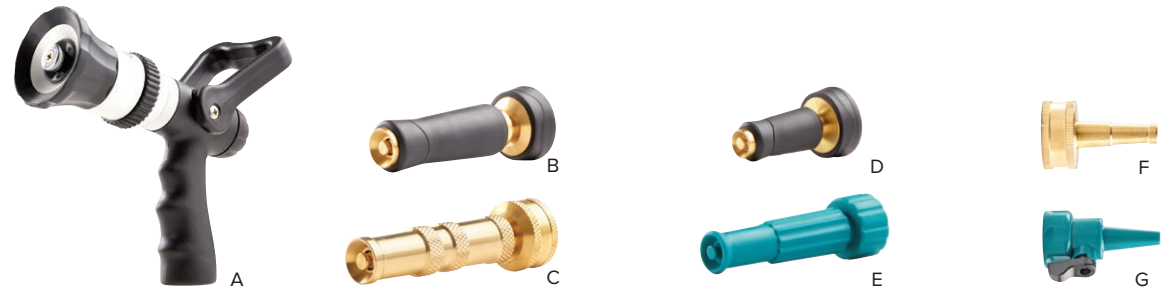

Nozzles

	PRODUCT NAME	ITEM NO.	CASEPACK	UPC
A	Fireman-style Nozzle	810022-1001	6 / case	034411126417
B	Brass Twist Nozzle with Rubber Grip	805282-1001	12 / case	034411005286
C	Brass Twist Nozzle	852812-1001	12 / case	034411125281
D	Mid-Size Brass Twist Nozzle with Rubber Grip	805292-1001	12 / case	034411005293
E	Twist Nozzle	804282-1001	12 / case	034411004289
F	Brass Jet Nozzle	806002-1001	12 / case	034411000618
G	Straight Jet Nozzle	806032-1001	12 / case	034411000069