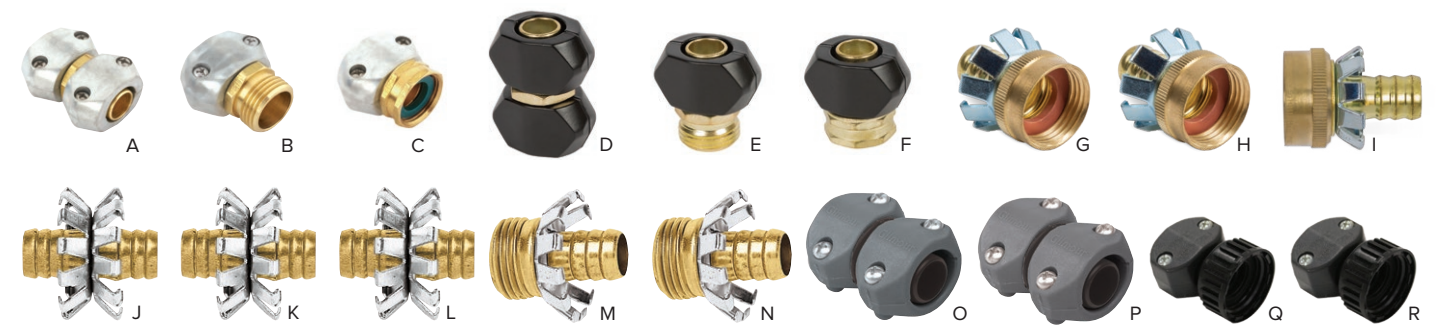

Repair & Maintenance

	PRODUCT NAME	ITEM NO.	CASEPACK	UPC
A	Pro Brass Clamp Mender (5/8" & 3/4")	801124-1003	12 / VDC	034411029817
B	Pro Brass Clamp Coupling (5/8" & 3/4") - Male	801324-1001	12 / VDC	034411029749
C	Pro Brass Clamp Coupling (5/8" & 3/4") - Female	801014-1003	12 / VDC	034411029756
	Pro Brass Clamp Coupling (5/8" & 3/4") - Female	801014-1004	28 / VDC	034411029756
D	Heavy Duty Metal Clamp Mender (5/8")	871534-1001	12 / VDC	034411261378
E	Heavy Duty Metal Clamp Coupling (5/8") - Male	871524-1001	12 / VDC	034411261354
F	Heavy Duty Metal Clamp Coupling (5/8") - Female	871544-1001	12 / VDC	034411261385
G	Heavy Duty Brass Clinch Coupling (3/4") - Female	803404-1001	10 / case	034411002254
H	Heavy Duty Brass Clinch Coupling (5/8") - Female	858004-1001	10 / case	034411002131
I	Heavy Duty Brass Female Clinch Coupling (1/2") - Female	801204-1002	10 / case	034411002018
J	Heavy Duty Brass Clinch Mender (1/2")	812154-1001	10 / case	034411002025
K	Heavy Duty Brass Clinch Mender (5/8")	805854-1001	10 / case	034411002148
L	Heavy Duty Brass Clinch Mender (3/4")	800344-1001	10 / case	034411002261
M	Heavy Duty Brass Clinch Coupling (3/4") - Male	834004-1001	10 / case	034411002247
N	Heavy Duty Brass Clinch Coupling (5/8") - Male	858014-1001	10 / case	034411002124
O	Clamp Mender (1/2")	805044-1001	12 / case	034411000052
P	Clamp Mender (5/8" & 3/4")	801024-1002	12 / case	034411000014
Q	Clamp Coupling (1/2") - Female	805004-1002	12 / case	034411000526
R	Clamp Coupling (5/8" & 3/4") - Female	801004-1002	12 / case	034411000120