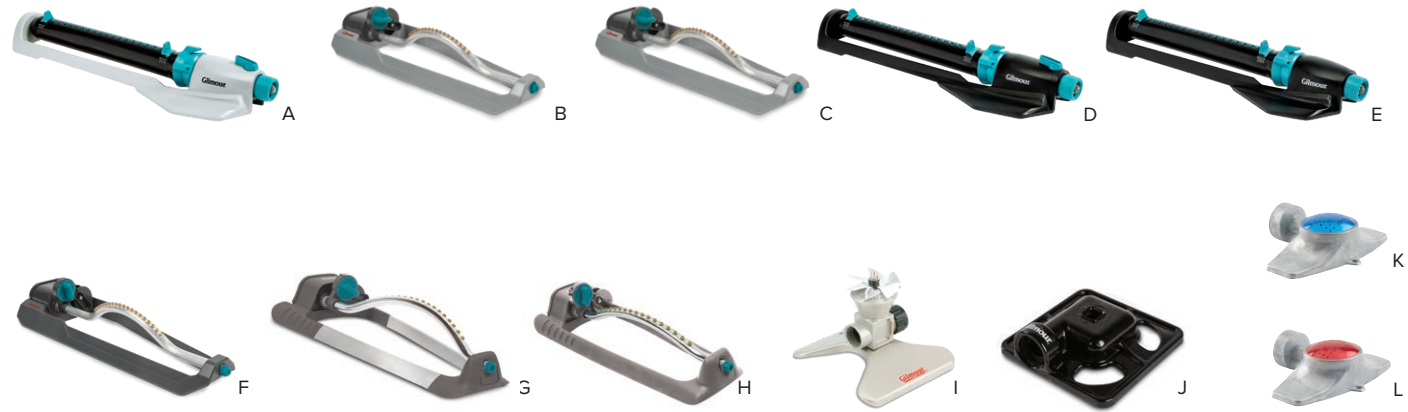

Rectangular Sprinklers

	PRODUCT NAME	ITEM NO.	CASEPACK	UPC
A	Heavy Duty Rectangular Sprinkler with On/Off (4,000 sq. ft. coverage area)	883033-1011	6 / case	034411260548
B	Heavy Duty Adjustable Rectangular Sprinkler (3,600 sq. ft. coverage area)	880203-1011	6 / case	034411802038
C	Heavy Duty Adjustable Rectangular Sprinkler (3,900 sq. ft. coverage area)	880603-1011	6 / case	034411806036
D	Medium Duty Rectangular Sprinkler with On/Off (4,000 sq. ft. coverage area)	883023-1011	6 / case	034411260531
E	Medium Duty Rectangular Sprinkler (4,000 sq. ft. coverage area)	883013-1011	6 / case	034411260524
F	Adjustable Rectangular Sprinkler (3,600 sq. ft. coverage area)	880013-1011	6 / case	034411800133
G	Adjustable Rectangular Sprinkler (3,250 sq. ft. coverage area)	877503-1012	6/case	034411775035
H	Rectangular Sprinkler (3,000 sq. ft. coverage area)	888303-1012	4 / VDC	03441188453
I	Square Sprinkler (3,500 sq. ft. coverage area)	808323-1002	6 / case	034411008324
J	Stationary Square Sprinkler	859513-1002	6 / VDC	034411805695
K	Stationary Rectangular Sprinkler	887603-1001	10 / case	034411087626
L	Stationary Square Sprinkler	887613-1001	10 / case	034411087619