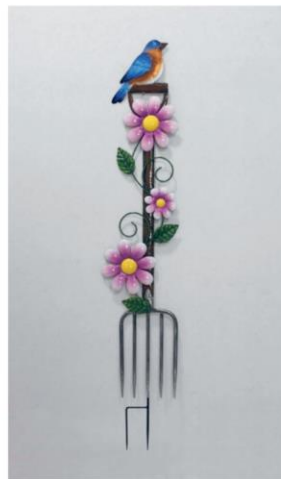

Garden Stakes

- Made from metal
- Different designs to fit any style
- Powder and lacquer coated for durability
- Vibrant and fun

ZWA166
8.7x1x38.6in

ZWA168
8.3x.8x38.6in

ZWA169
8.3x.8x38.6in

ZWA167
8.6x1x38.6in