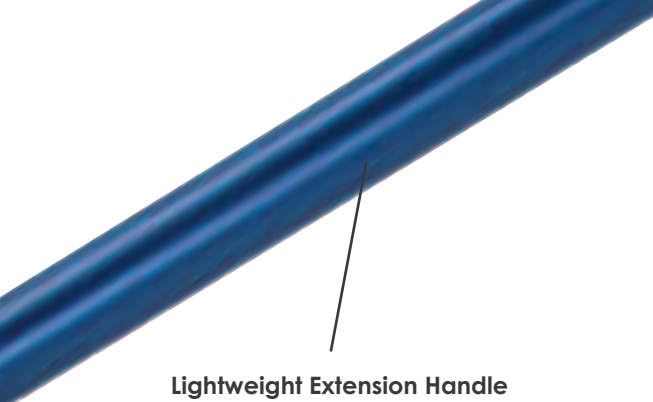

RAIN WANDS™

Lightweight Extension Handle
extends reach beautifully with durable aluminum

Machined, brass body & large handle
unmatched durability & full flow with ease of use

ColorMark™ Rain Wands™

- Durable Brass Shut-Off
- Original 400PL Water Breaker® Nozzle
- 30" Length
- Comfortable Foam Rubber Grip
- Carded, Uncarded, Displays
display on pg. 35