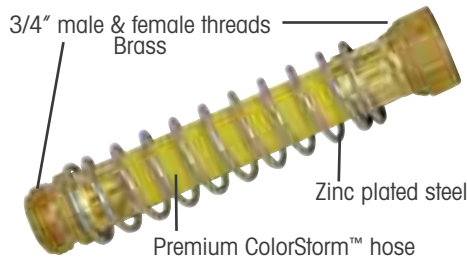

22728 QUICK CHANGE SYSTEM

Eliminates the hassle of connecting disconnecting hose-end accessories. Set of 4; 1 hose, 3 tool adaptors stay in accessories for quick connections.

HOSE END MENDER SETS

Nickel plated brass w/metal clamps for 5/8" ColorStorm™ hose. Available as Male, Female, or #22312 Male/Female combo set.

22314 HOSE SPLICE SET

Nickel plated brass w/metal clamps for 5/8" ColorStorm™ hose. Leakproof & re-useable.

12625 HOSE PROTECTOR

Quickly connects between faucet and hose to save hose ends from stress & strain. Prevents hose-end kinking & damage to couplings.