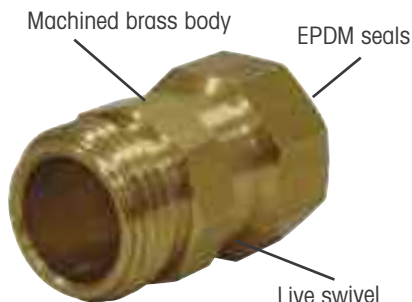

13200 RAINSELECT™ NOZZLE

9-Pattern spray head for multiple watering functions. For use on any extension handle.

HOSE END ACCESSORIES

* water output measured at 40psi

12380 ADJUSTABLE NOZZLE

Solid brass adjustable nozzle. Traditional styling with twist barrel to adjust water from fan to cone to powerful stream. Great cleanup nozzle.

22310 JET WASH NOZZLE

Solid brass nozzle creates powerful stream. Great cleanup nozzle.

22311 SWEEPER NOZZLE

Solid brass nozzle creates powerful, broom-like pattern. Great cleanup nozzle.

13825 BRASS HOSE SWIVEL

Brass swivel works under pressure & allows hose-end accessories to turn independently of hose. Commercial duty for every watering need.

12353 BRASS SHUT-OFF

The Brass shut-off offers unmatched durability & full flow. Designed with replaceable internal components and a 1/2 inch ball opening. assembled in USA of U.S. & foreign components