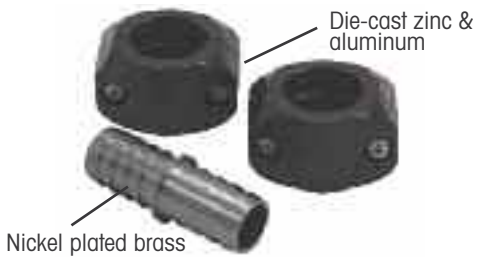

12351 TWIN SHUT-OFF

Water two places at one time. Durable, lightweight ABS body & handles with 3/4 inch male and female hose thread.

22729 BRASS QUICK DISCONNECT

Heavy duty brass quick disconnect. No more turning! Pull collar back to quickly connect or disconnect accessories

22728 QUICK CHANGE SYSTEM

Eliminates the hassle of connecting disconnecting hose-end accessories. Set of 4; 1 hose, 3 tool adaptors stay in accessories for quick connections.

HOSE END MENDER SETS

Nickel plated brass w/metal clamps for 5/8" ColorStorm™ hose. Available as Male, Female, or #22312 Male/Female combo set.

22314 HOSE SPLICE SET

Nickel plated brass w/metal clamps for 5/8" ColorStorm™ hose. Leakproof & re-useable.

12625 HOSE PROTECTOR

Quickly connects between faucet and hose to save hose ends from stress & strain. Prevents hose-end kinking & damage to couplings.