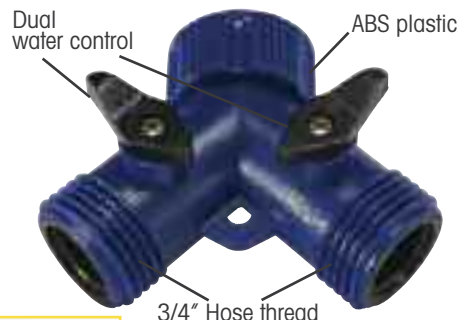

22318 PLASTIC SHUT-OFF

Lightweight valve made of durable ABS plastic for everyday use. Larger valve opening & higher flow than comparable valves.

22732 SHUT-OFF

Ultra heavy duty, lightweight valve with 5/8 inch ball opening for full water flow. Designed for all day use.

12351 TWIN SHUT-OFF

Water two places at one time. Durable, lightweight ABS body & handles with 3/4 inch male and female hose thread.

22729 BRASS QUICK DISCONNECT

Heavy duty brass quick disconnect. No more turning! Pull collar back to quickly connect or disconnect accessories