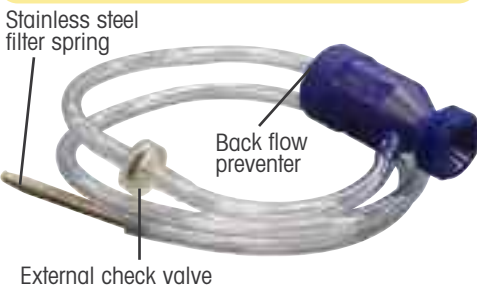

22626 SYPHONJECT™ SIPHON MIXER

Siphon dilutes mixtures at approx. ratio of 20 parts water: 1 part concentrated solution. Filled polypropylene body for lightweight durability. **170PL Nozzle included.**