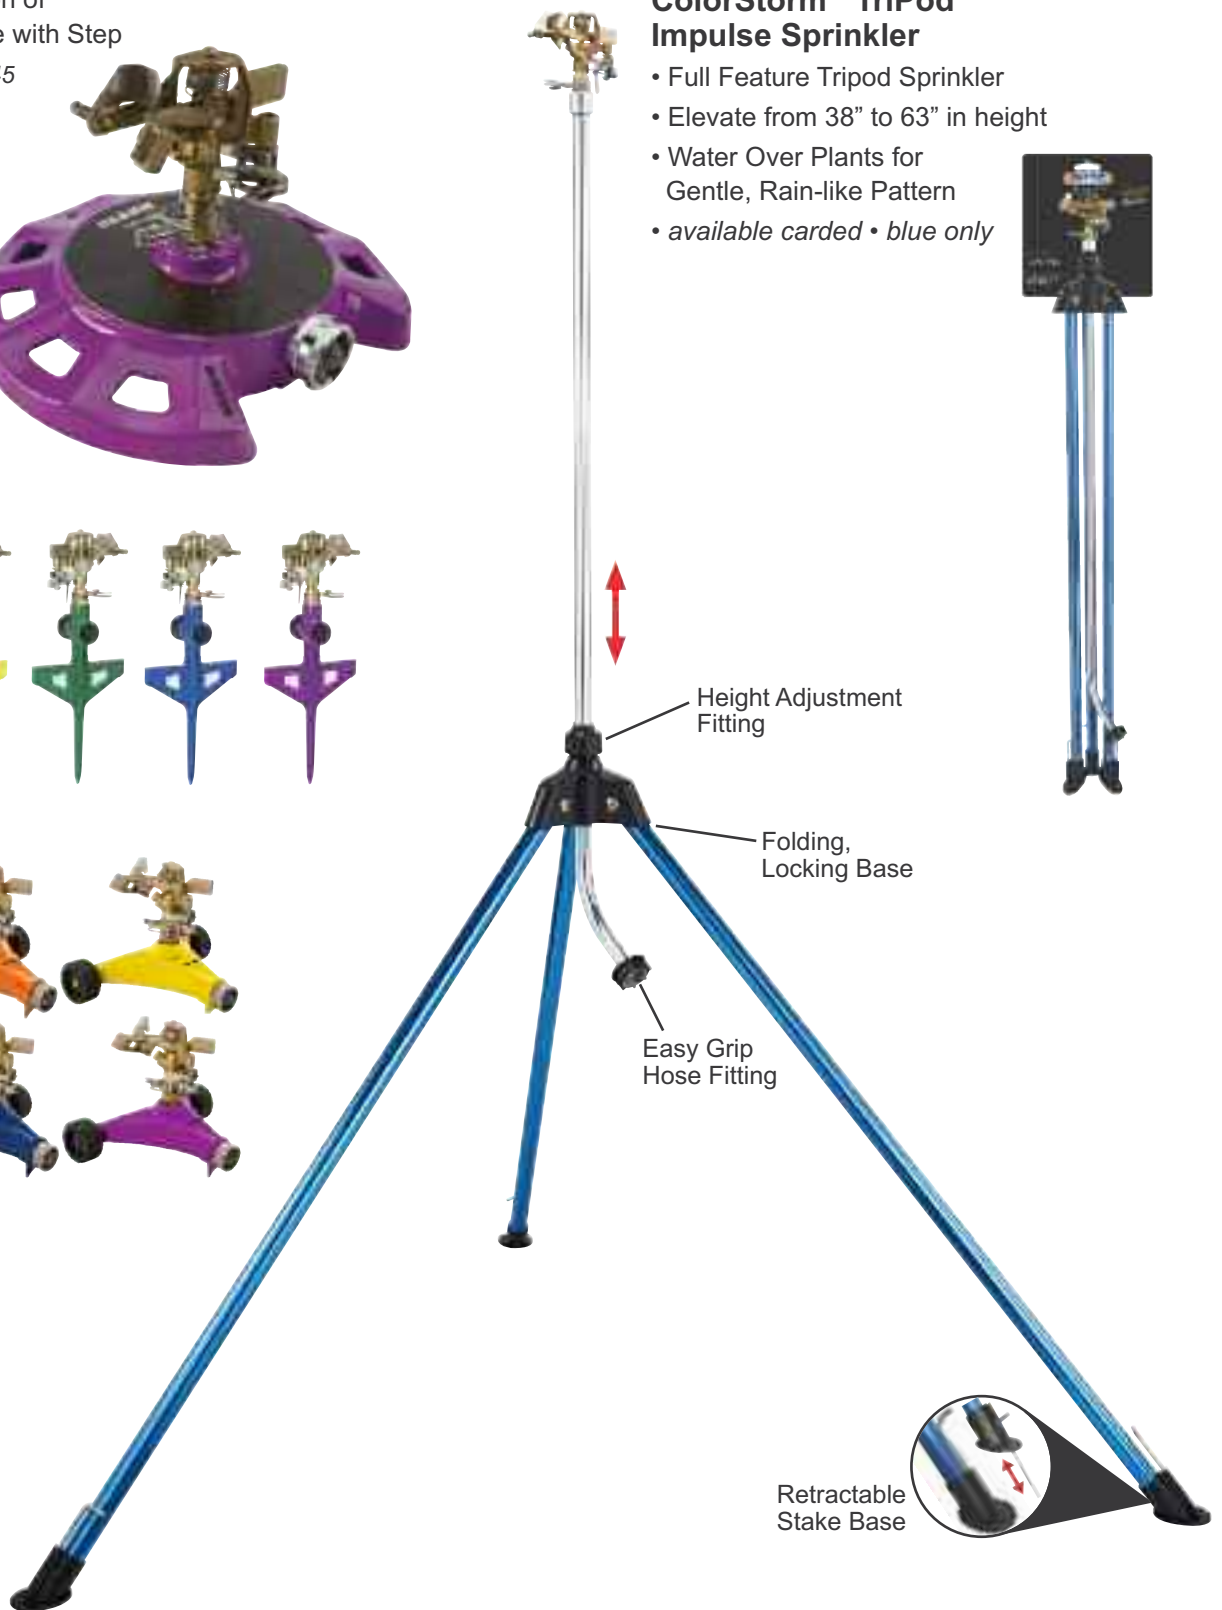

ColorStorm™ Spinning Sprinkler

- Durable Metal Base & Spinner Head
- Beautiful Spray Pattern
- Covers up to 38' Diameter
- Compatible with Low Water Pressure
- Cases and Displays- *pg. 45*

ColorStorm™ 4-Pattern Gear Drive Sprinkler

- Four Patterns; Flat, Fan, Mini, & Large
- Adjustable circle of coverage up to 360 degree
- Durable Metal Base
- Cases and Displays- *pg. 45*

ColorStorm™ Whirling Sprinkler

- Heavy Duty Metal Base
- 3 Arm Sprinkler on 6" wheeled Base
- Cases and Displays- *pg. 45*

ColorStorm™ Impulse Sprinkler

- Durable Metal
- All Brass Sprinkler Head
- Variable Settings- up to 82' diameter
- Cases and Displays
- Circular Metal Base, option of Wheeled Base or 6" Stake with Step
- Cases and Displays- pg. 45

ColorStorm™ TriPod Impulse Sprinkler

- Full Feature Tripod Sprinkler
- Elevate from 38" to 63" in height
- Water Over Plants for Gentle, Rain-like Pattern
- available carded • blue only

Height Adjustment Fitting