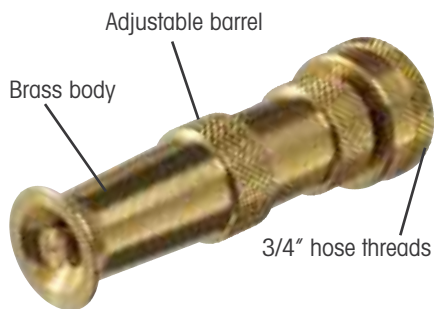

12350 BRASS SEEDLING™ NOZZLE

Water fragile plants, seedlings, or cuttings. Produces an extra fine, hollow "cone mist pattern" at 1/2 gpm*

12344 FOGG-IT® NOZZLE - fine

Mist delicate seedlings, raise humidity around wilting plants. Three mist jets create a conical pattern at 1 gpm*

13200 RAINSELECT™ NOZZLE

9-Pattern spray head for multiple watering functions. For use on any extension handle.

HOSE END ACCESSORIES

* water output measured at 40psi

12380 ADJUSTABLE NOZZLE

Solid brass adjustable nozzle. Traditional styling with twist barrel to adjust water from fan to cone to powerful stream. Great cleanup nozzle.

Brass swivel works under pressure & allows hose-end accessories to turn independently of hose. Commercial duty for every watering need.

12353 BRASS SHUT-OFF

The Brass shut-off offers unmatched durability & full flow. Designed with replaceable internal components and a 1/2 inch ball opening. assembled in USA of U.S. & foreign components