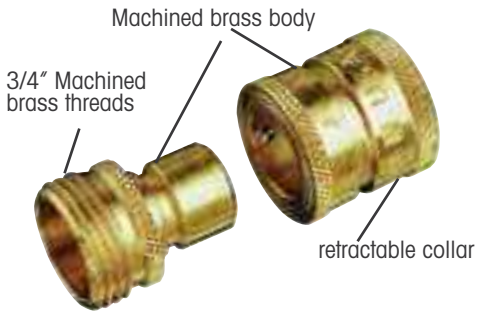

Brass swivel works under pressure & allows hose-end accessories to turn independently of hose. Commercial duty for every watering need.

12353 BRASS SHUT-OFF

The Brass shut-off offers unmatched durability & full flow. Designed with replaceable internal components and a 1/2 inch ball opening. assembled in USA of U.S. & foreign components

22318 PLASTIC SHUT-OFF

Lightweight valve made of durable ABS plastic for everyday use. Larger valve opening & higher flow than comparable valves.

22732 SHUT-OFF

Ultra heavy duty, lightweight valve with 5/8 inch ball opening for full water flow. Designed for all day use.

12351 TWIN SHUT-OFF

Water two places at one time. Durable, lightweight ABS body & handles with 3/4 inch male and female hose thread.

22729 BRASS QUICK DISCONNECT

Heavy duty brass quick disconnect. No more turning! Pull collar back to quickly connect or disconnect accessories