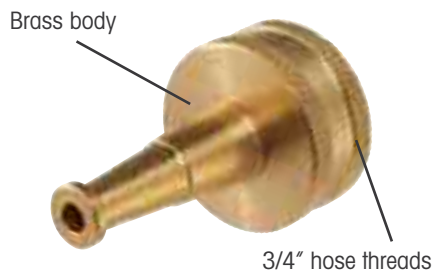

12350 BRASS SEEDLING™ NOZZLE

Water fragile plants, seedlings, or cuttings. Produces an extra fine, hollow "cone mist pattern" at 1/2 gpm*

12344 FOGG-IT® NOZZLE - fine

Mist delicate seedlings, raise humidity around wilting plants. Three mist jets create a conical pattern at 1 gpm*

13200 RAINSELECT™ NOZZLE

9-Pattern spray head for multiple watering functions. For use on any extension handle.

HOSE END ACCESSORIES

* water output measured at 40psi

12380 ADJUSTABLE NOZZLE

Solid brass adjustable nozzle. Traditional styling with twist barrel to adjust water from fan to cone to powerful stream. Great cleanup nozzle.

22310 JET WASH NOZZLE

Solid brass nozzle creates powerful stream. Great cleanup nozzle.

22311 SWEEPER NOZZLE

Solid brass nozzle creates powerful, broom-like pattern. Great cleanup nozzle.

13825 BRASS HOSE SWIVEL

Brass swivel works under pressure & allows hose-end accessories to turn independently of hose. Commercial duty for every watering need.

12353 BRASS SHUT-OFF

The Brass shut-off offers unmatched durability & full flow. Designed with replaceable internal components and a 1/2 inch ball opening. assembled in USA of U.S. & foreign components