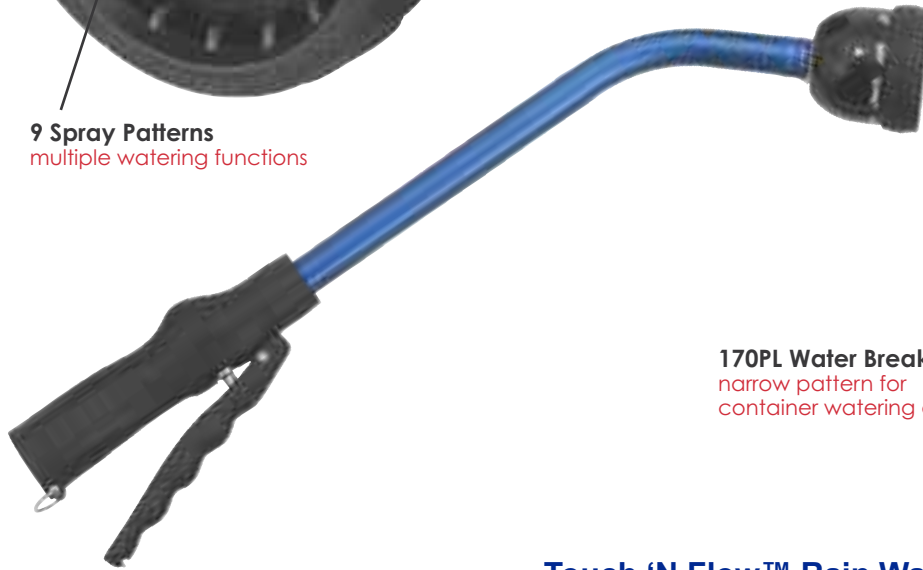

RAIN WANDS™

9 Spray Patterns
multiple watering functions

Kaleidoscope™ Rain Wands™

- 9-Pattern Spray Head
- One Touch Lever Activated Valve
- 16" or 30" Lengths
- Carded, Uncarded, Displays

170PL Water Breaker® Nozzle
narrow pattern for container watering or low pressure

Trigger Style Valve
efficient on/off water control

Heavy-gauge wire latch
eliminates hand fatigue

Sunrise™ Rain Wands™

- Gentle, Full Flow for Quick, Thorough Watering
- Comfortable Foam Rubber Grip
- 16" or 30" Lengths
- Carded, Uncarded, Displays *display on pg. 46*