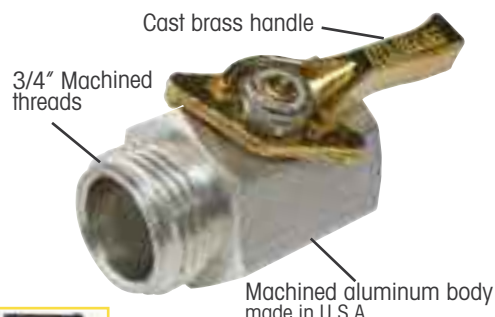

22373 ALUMINUM SHUT-OFF

The Aluminum shut-off offers unmatched durability in lightweight, fatigue-reducing aluminum. Same internal components as the 300 Brass. assembled in USA of U.S. & foreign components