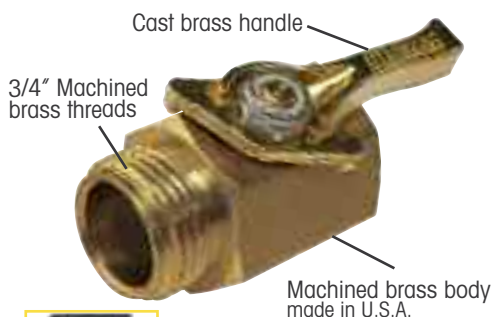

13200 RAINSELECT™ NOZZLE

9-Pattern spray head for multiple watering functions. For use on any extension handle.

HOSE END ACCESSORIES

* water output measured at 40psi

12380 ADJUSTABLE NOZZLE

Solid brass adjustable nozzle. Traditional styling with twist barrel to adjust water from fan to cone to powerful stream. Great cleanup nozzle.

22310 JET WASH NOZZLE

Solid brass nozzle creates powerful stream. Great cleanup nozzle.

22311 SWEEPER NOZZLE

Solid brass nozzle creates powerful, broom-like pattern. Great cleanup nozzle.

13825 BRASS HOSE SWIVEL

Brass swivel works under pressure & allows hose-end accessories to turn independently of hose. Commercial duty for every watering need.

12353 BRASS SHUT-OFF

The Brass shut-off offers unmatched durability & full flow. Designed with replaceable internal components and a 1/2 inch ball opening. assembled in USA of U.S. & foreign components