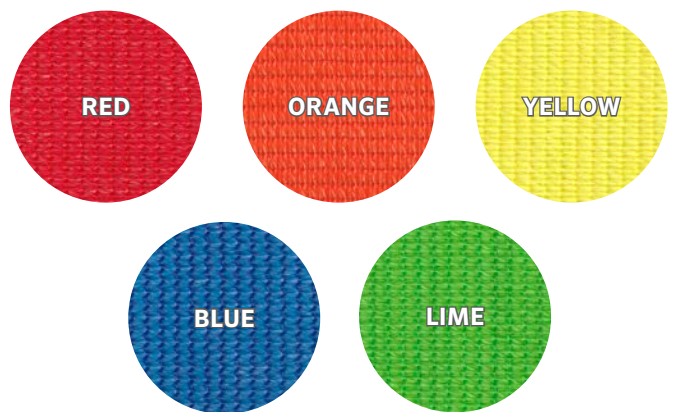

LIGHT-WEIGHT  
TEMPORARY SHADE

INCLUDED  
ROPES

NO TOOLS  
REQUIRED

BLOCKS  
HEAT

BREATHABLE  
FABRIC

TRIANGLE	
Color	Item #
Red	434519
Orange	434526
Yellow	434496
Lime	434489
Blue	434502