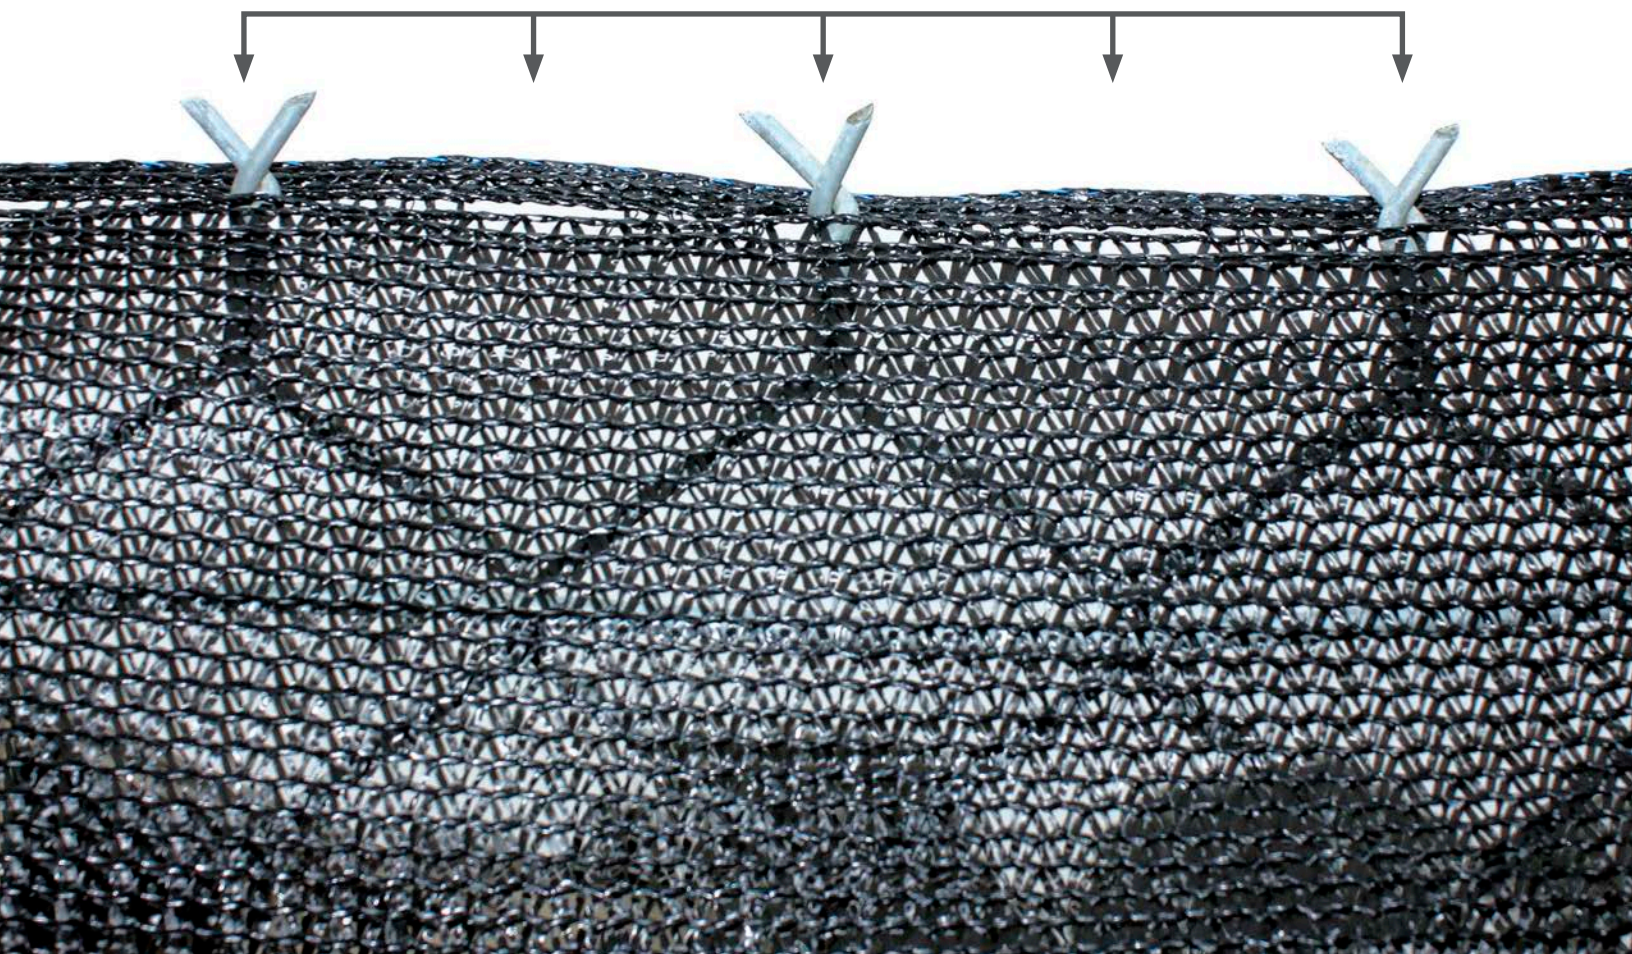

↑

Secure to metal posts,  
steel cable and pipe frames  
with cable or zip ties.

*\*Tie Wraps not included  
with Shade Fabric*

Eyelets every 0.8 in. along the top and bottom edge for easy installation