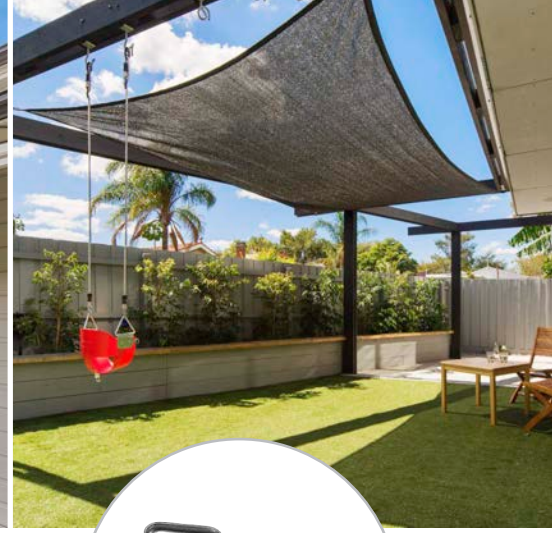

**HEAVY-WEIGHT  
PERMANENT SHADE**

**HARDWARE  
INCLUDED**

**REINFORCED  
EDGES**

**MAXIMUM  
UV PROTECTION**

**BREATHABLE  
FABRIC**

Size	Color	Item #
<b>TRIANGLE</b>		
16' 5"	Beech	458157
	Graphite	459628
	Slate	458188
	Stone	458010
<b>RECTANGLE</b>		
16' 5" x 9' 11"	Beech	458249
	Graphite	459611
	Slate	458256
	Stone	458195
<b>SQUARE</b>		
17' 9" x 17' 9"	Graphite	459581
	Slate	459598
	Stone	459604