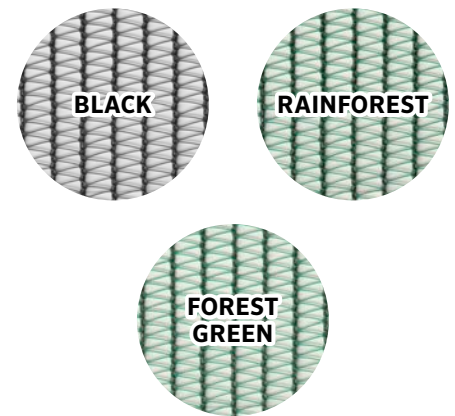

**REDUCES PLANT HEAT STRESS**

**PROMOTES PLANT GROWTH**

**NON-SHRINK FABRIC**

**TEAR & FRAY RESISTANT**

Description	Length	Color	Item #
<b>Up to 30% UV Block</b> Shade houses, hydroponic gardening, vining fruits, and vegetables			
Pre-Pack Shade Fabric	6' x 15'	Black	457969
		Rainforest	457952
Bulk Roll Shade Fabric	12' x 164'	Black	460013
		Forest Green	428914