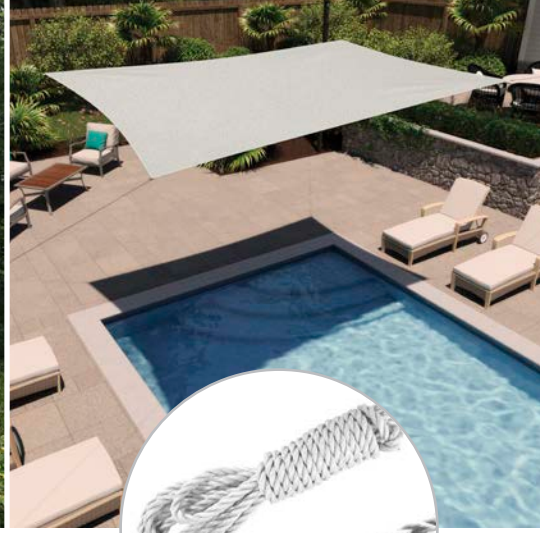

**MID-WEIGHT  
SEMI-PERM SHADE**

**PRE-ATTACHED  
ROPES**

**NO TOOLS  
REQUIRED**

**BLOCKS  
HEAT**

**BREATHABLE  
FABRIC**

TRIANGLE		
Size	Color	Item #
10'	Pebble	499839
	Steel	499846
	Terracotta	450793
	Walnut	450809
11' 10"	Almond	472467
	Mocha	449308
	Montecito	472474
	Pebble	449292
12'	Cocoa	480745
16' 5"	Mocha	449322
	Pebble	449315