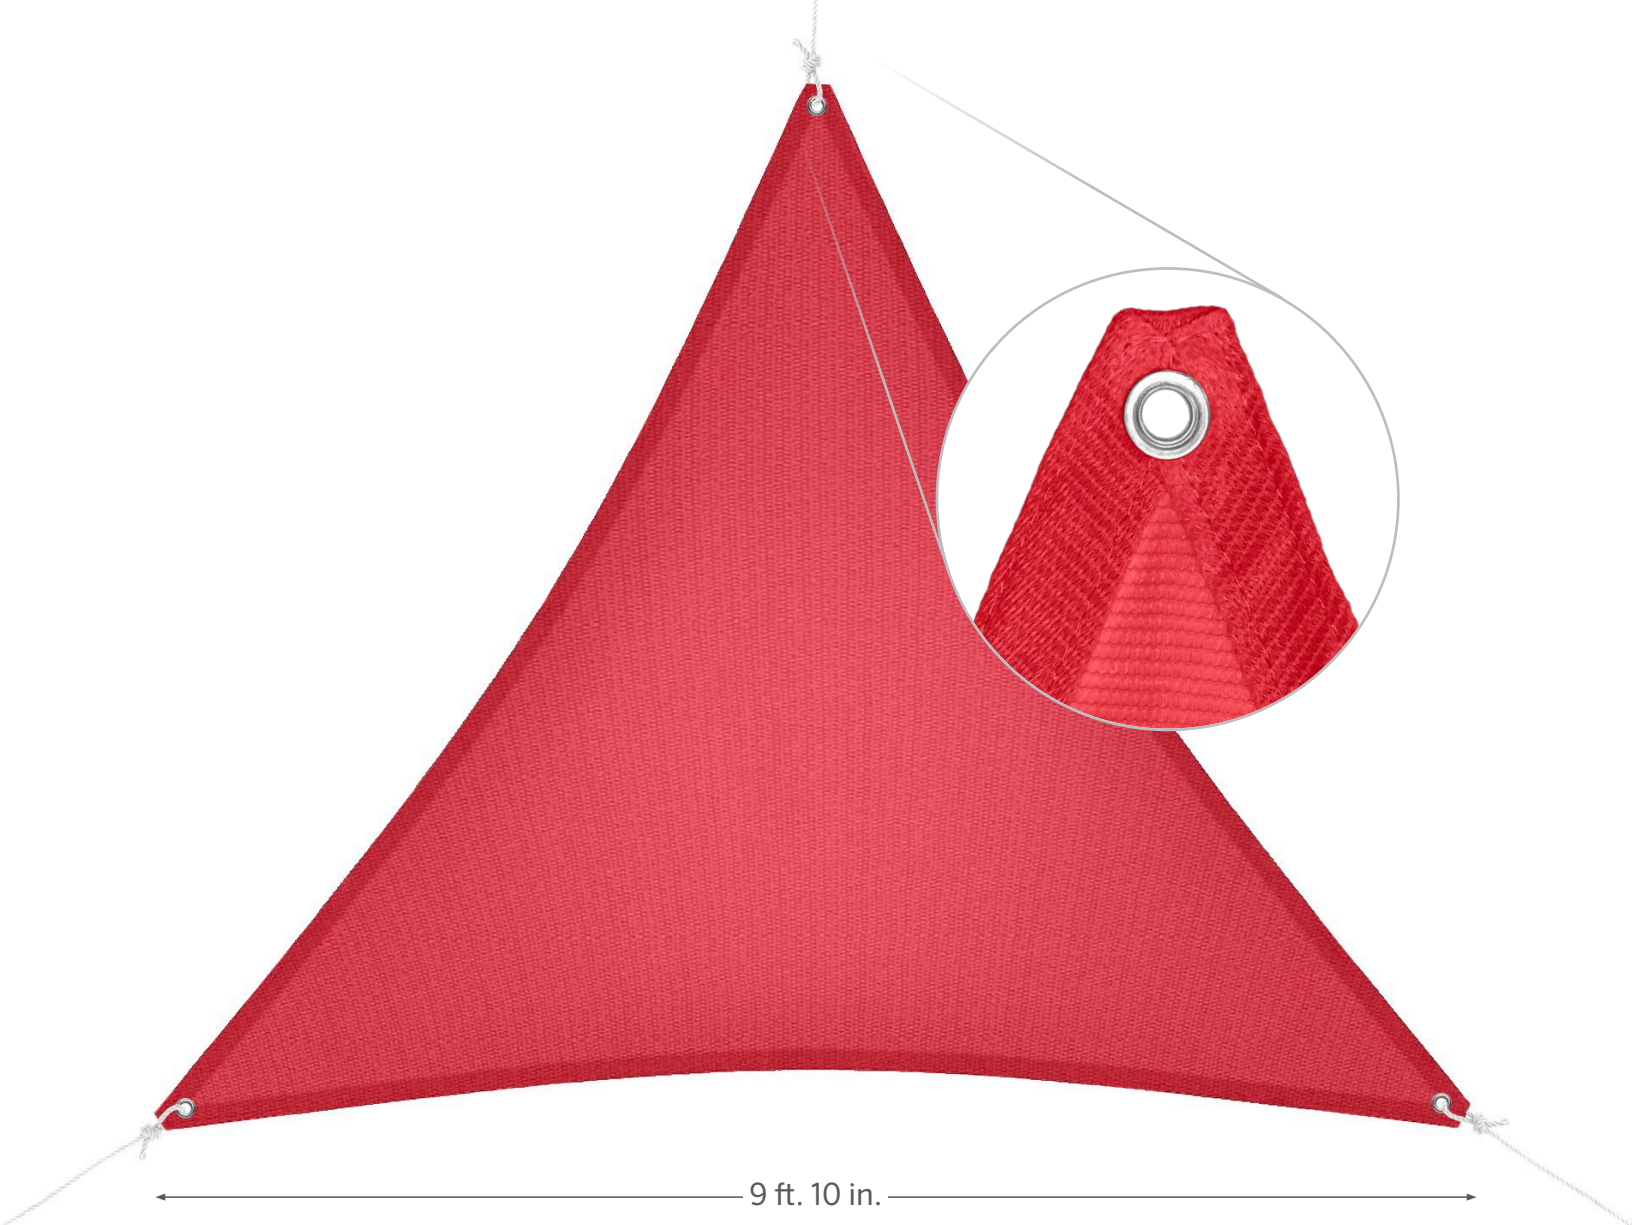

LIGHT-WEIGHT  
TEMPORARY SHADE

INCLUDED  
ROPES

NO TOOLS  
REQUIRED

BLOCKS  
HEAT

BREATHABLE  
FABRIC

TRIANGLE	
Color	Item #
Red	434519
Orange	434526
Yellow	434496
Lime	434489
Blue	434502