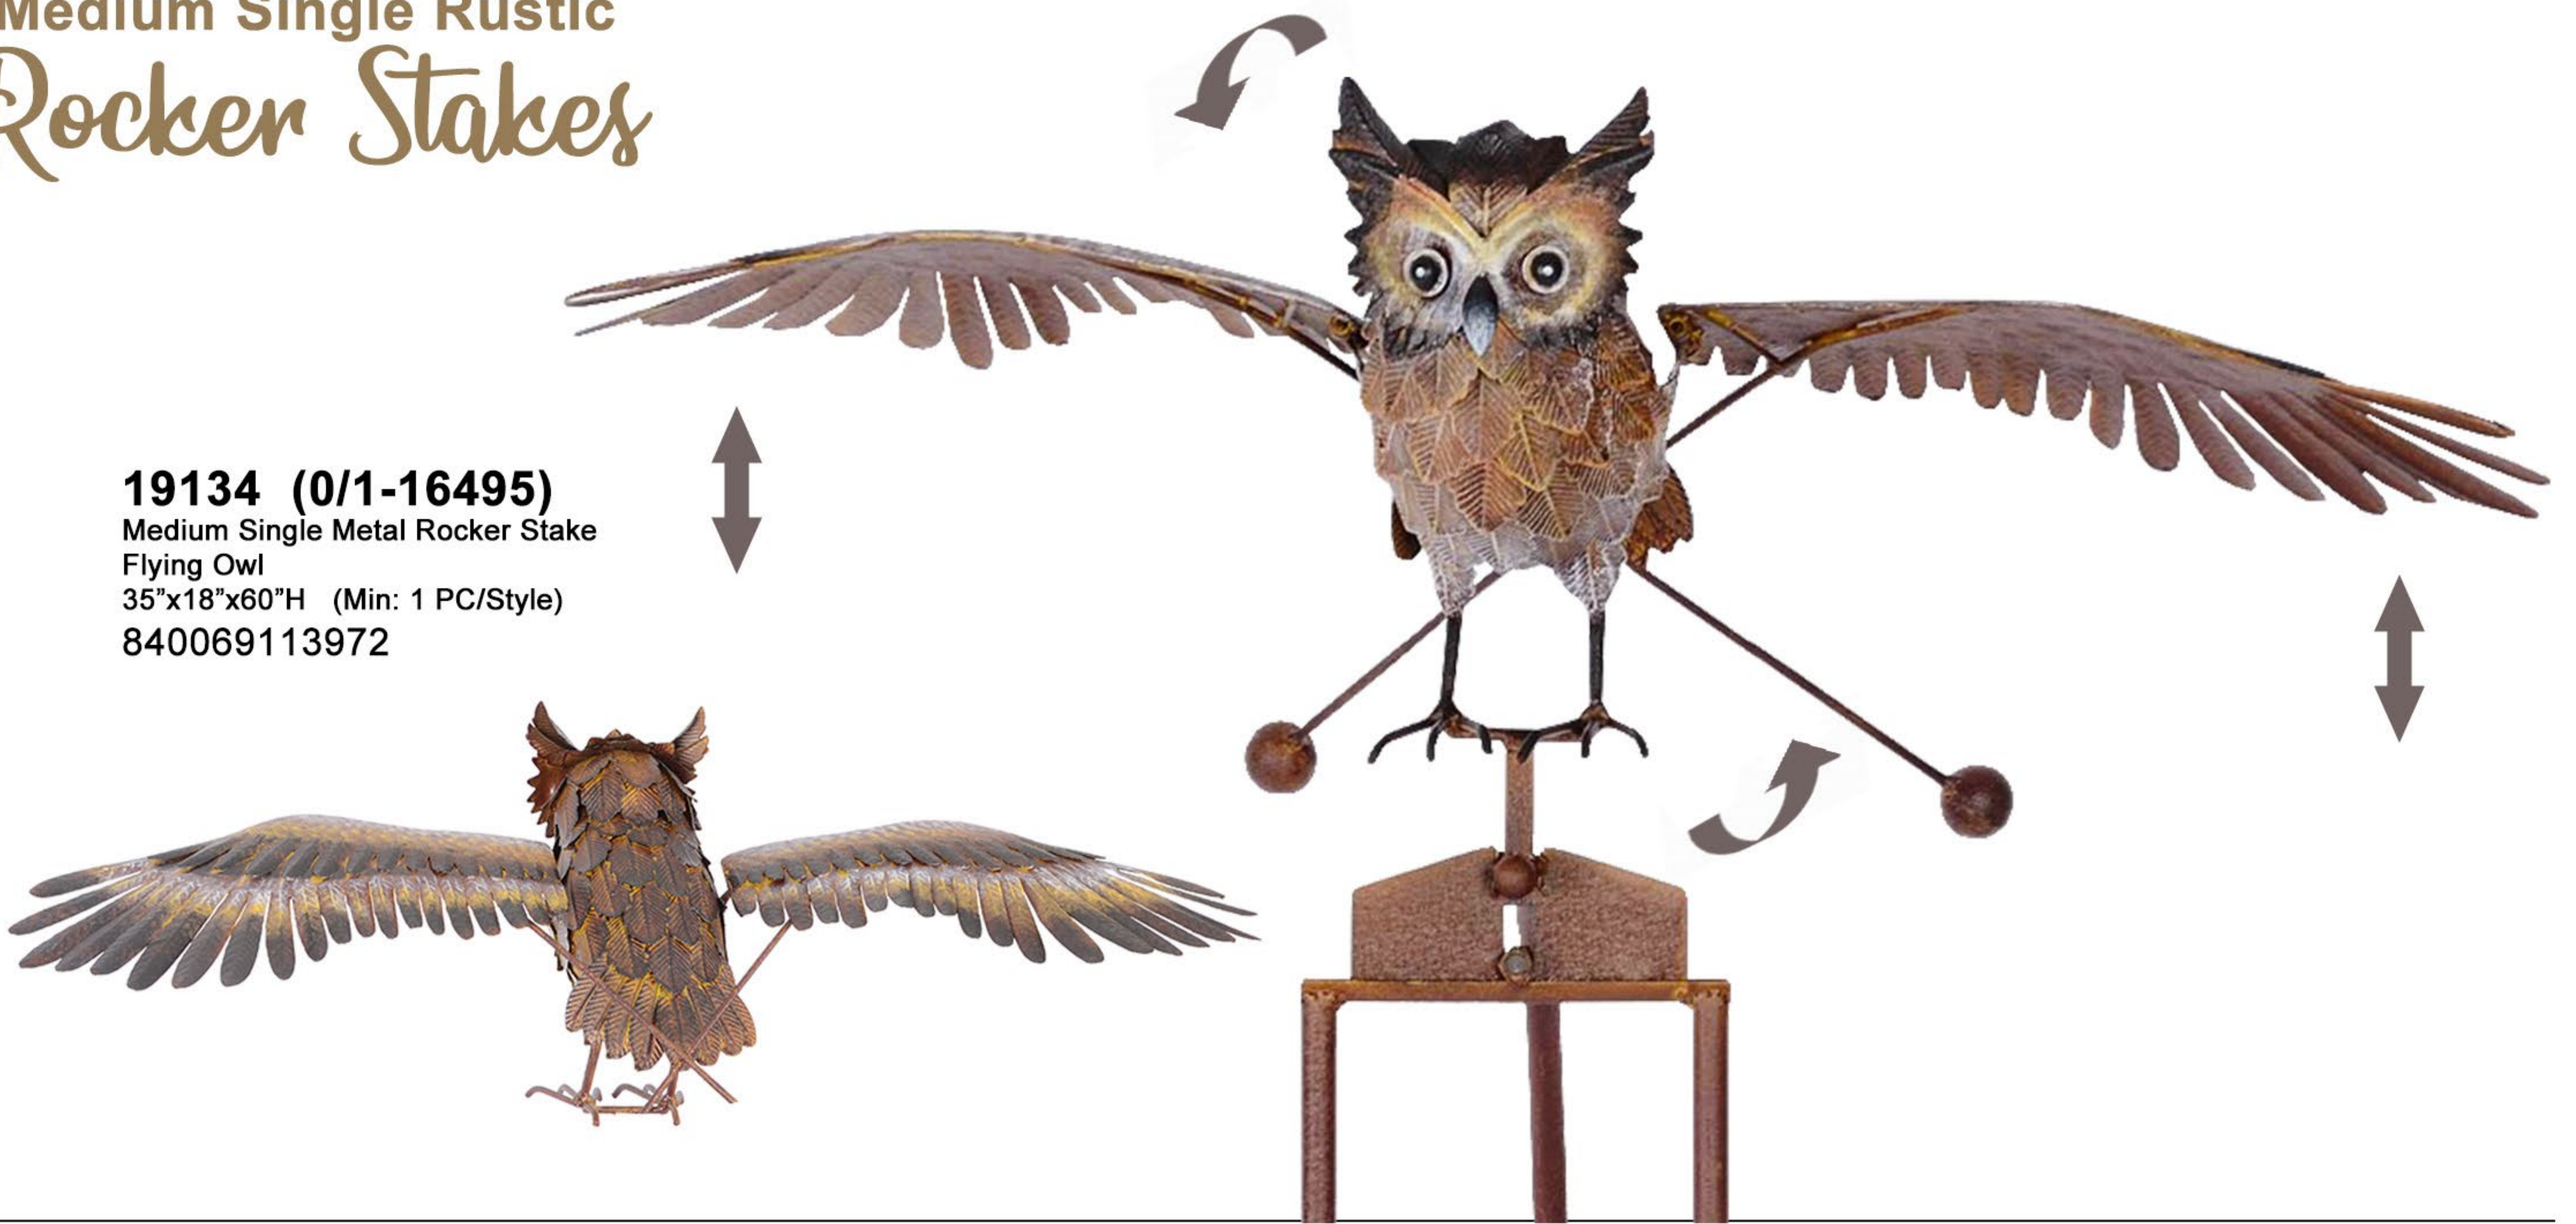

Medium Single Rustic Rocker Stakes

19134 (0/1-16495)
Medium Single Metal Rocker Stake
Flying Owl
35"x18"x60"H (Min: 1 PC/Style)
840069113972