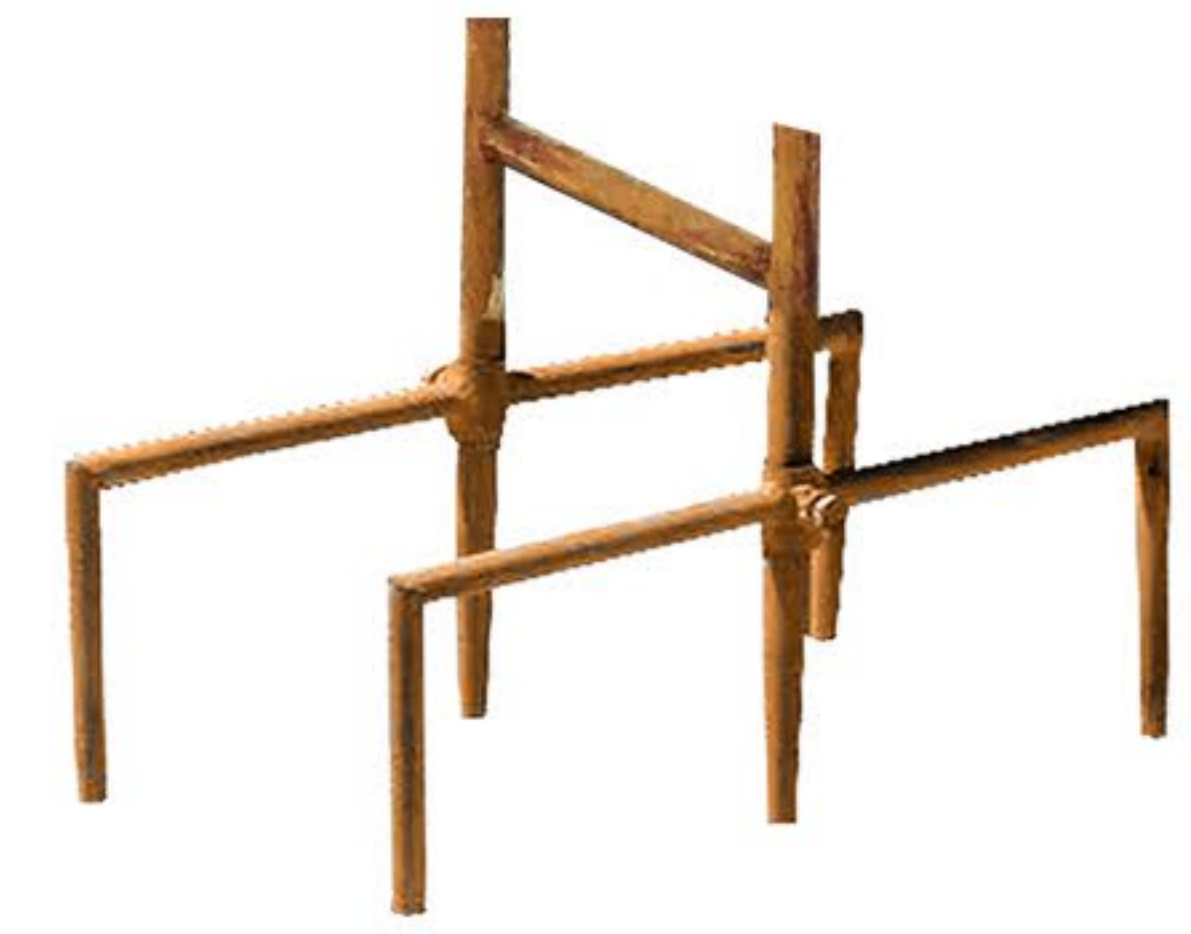

**6-Pronged Sturdy
Ground Fork**

Durable rustic paint, heavy gauge metal, free balancing action, *kinetically moving wings* and *colossal size* set our unique rocker stakes apart from the rest.

Big Metal Rustic Eagle Stake

7 ft

Bolted

19194 (0/1-19995)
Big Rustic Metal Rocker Stake
Flying Eagle
66"x29"x76"H (Min: 1 PC/Style)
840069114009

**6-Pronged Sturdy
Ground Fork**

Big Metal Rustic Flamingo Stake

7 ft

18240 (0/1-22395)
Big Rustic Metal Rocker Stake
Flying Flamingo
76"x56"x87"H (Min: 1 PC/Style)
840069112111

Bolted

**6-Pronged Sturdy
Ground Fork**

7 ft

Bolted

18241 (0/1-19995)
Big Rustic Metal Rocker Stake
Owl
62"x33"x81"H (Min: 1 PC/Style)
840069112128

Big Metal Rustic Owl Stake

6-Pronged Sturdy Ground Fork

Single Metal Rustic
Gold Finch Stake