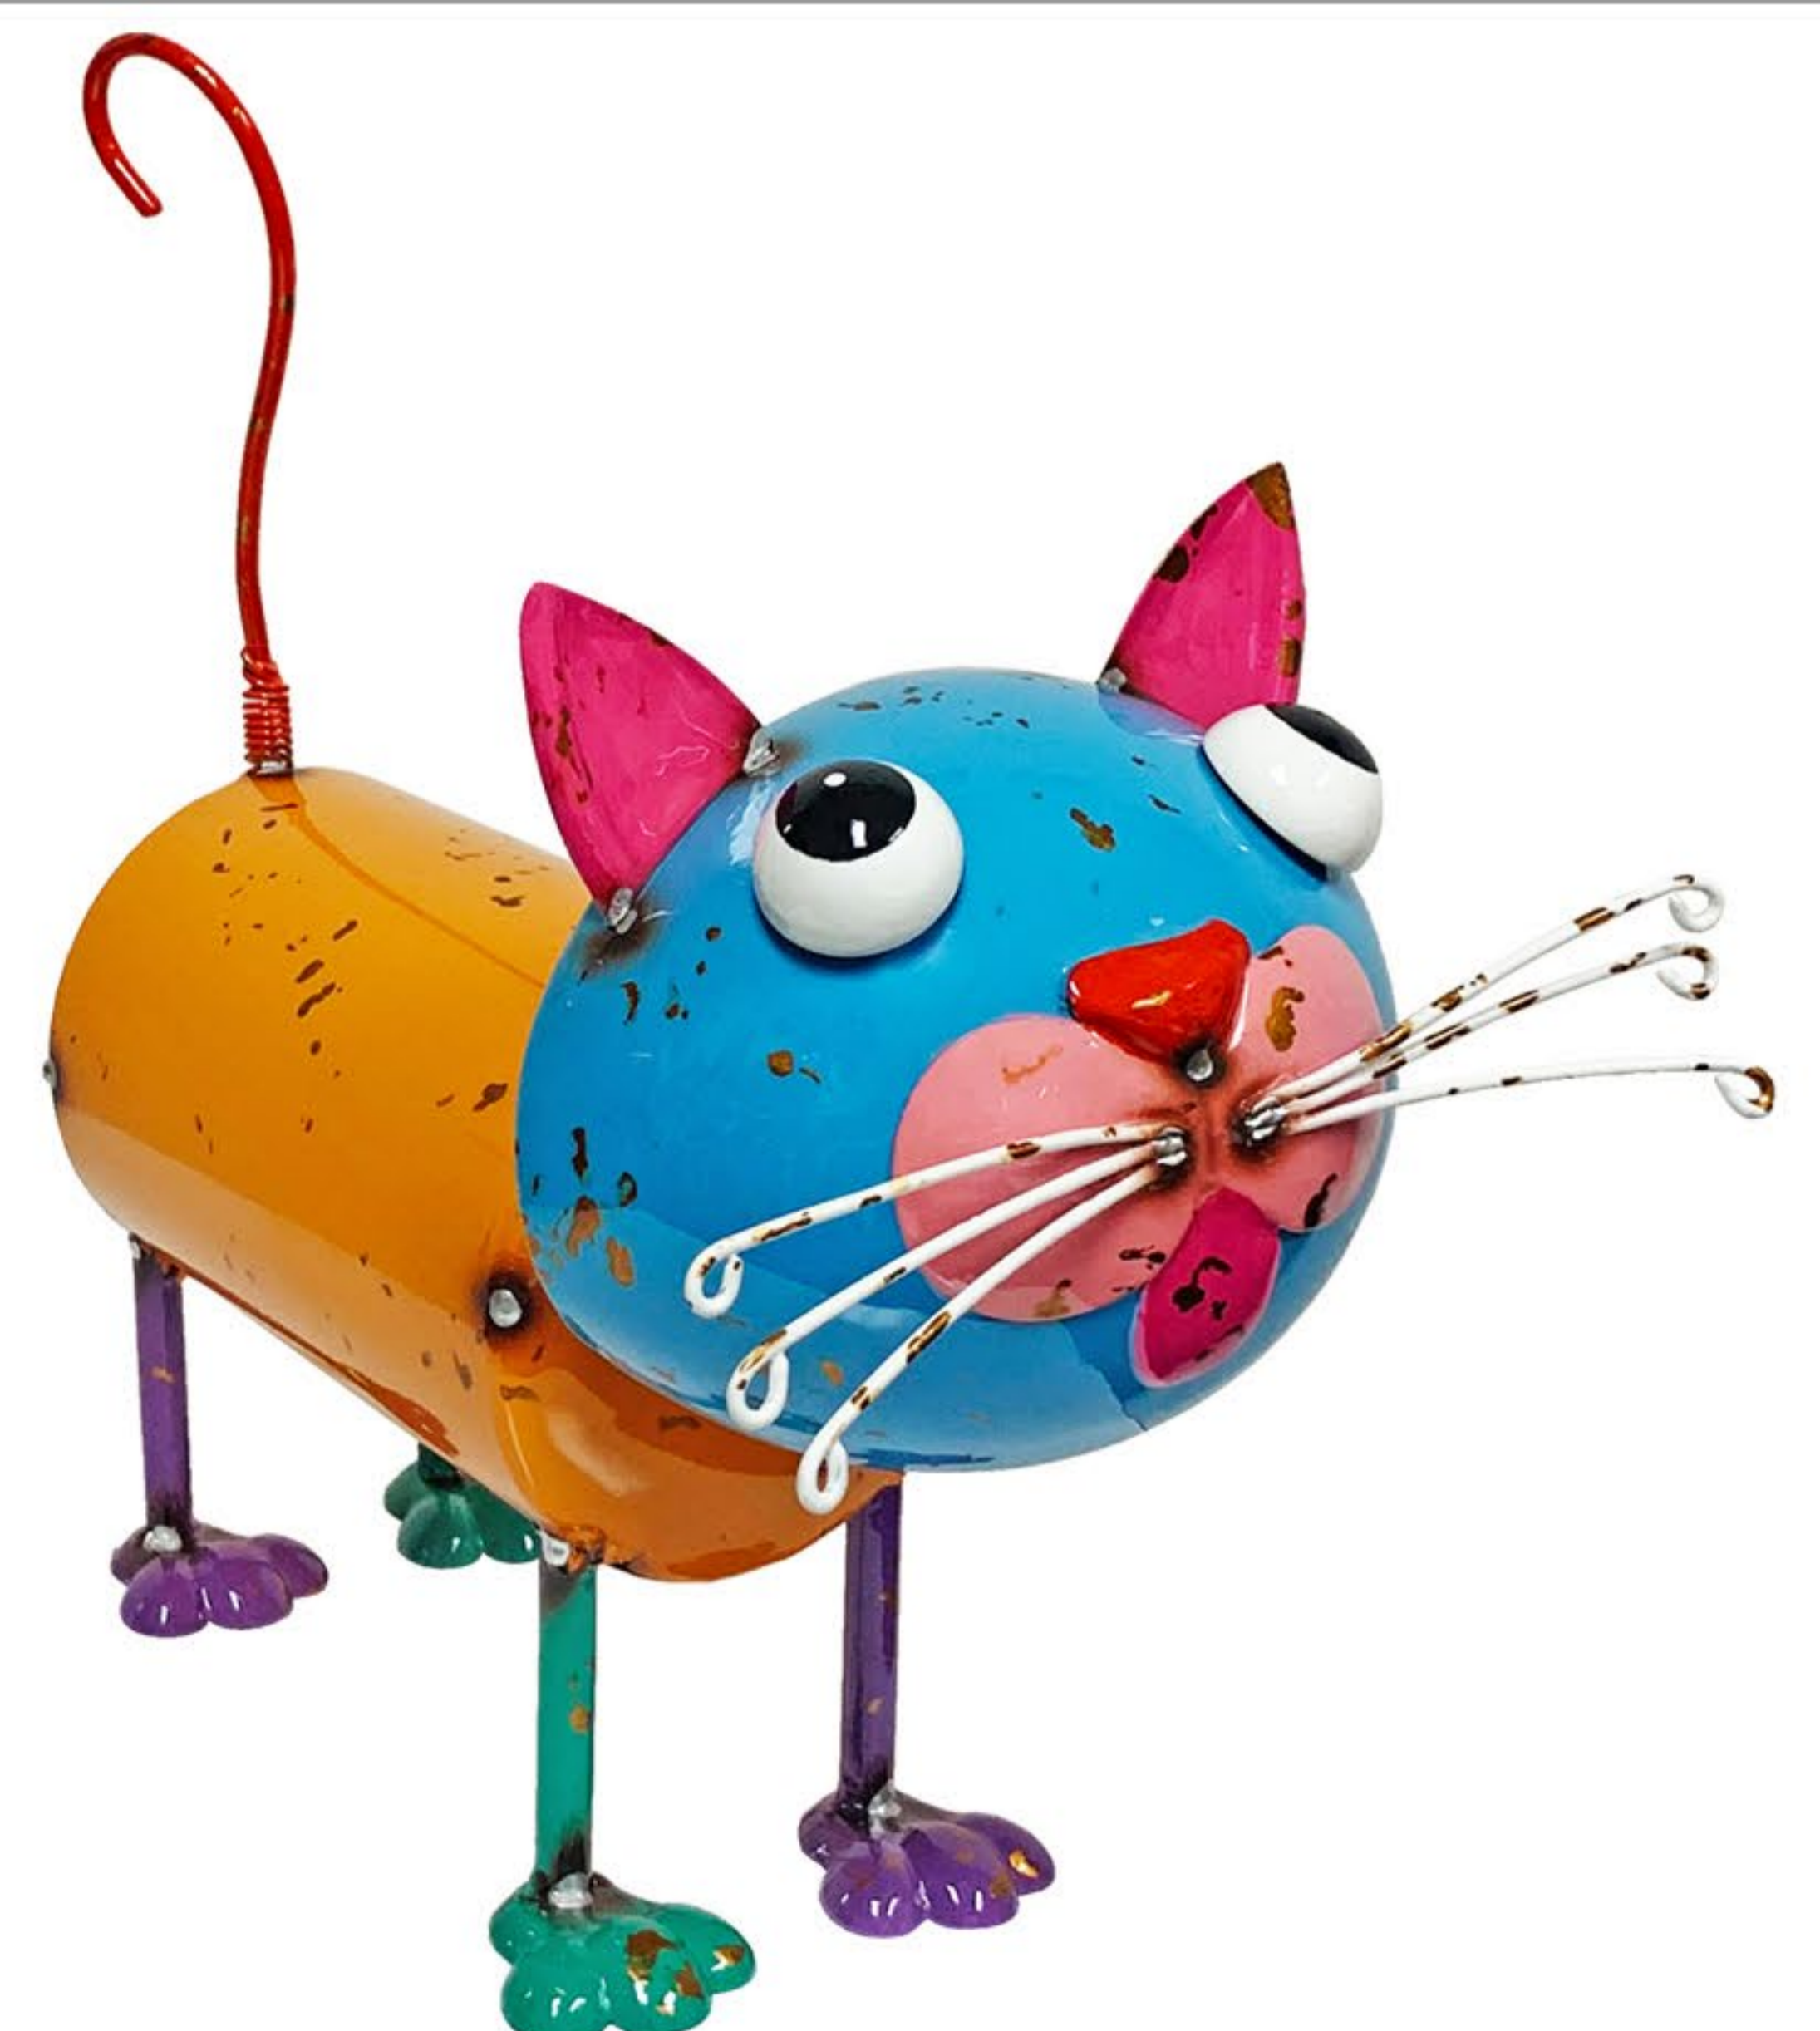

194039B (1/12-01595)
Hand Painted Metal Statue - Blue Head Cat
10"x6"x11"H (Min: 4 PCs/Style)
840069112647