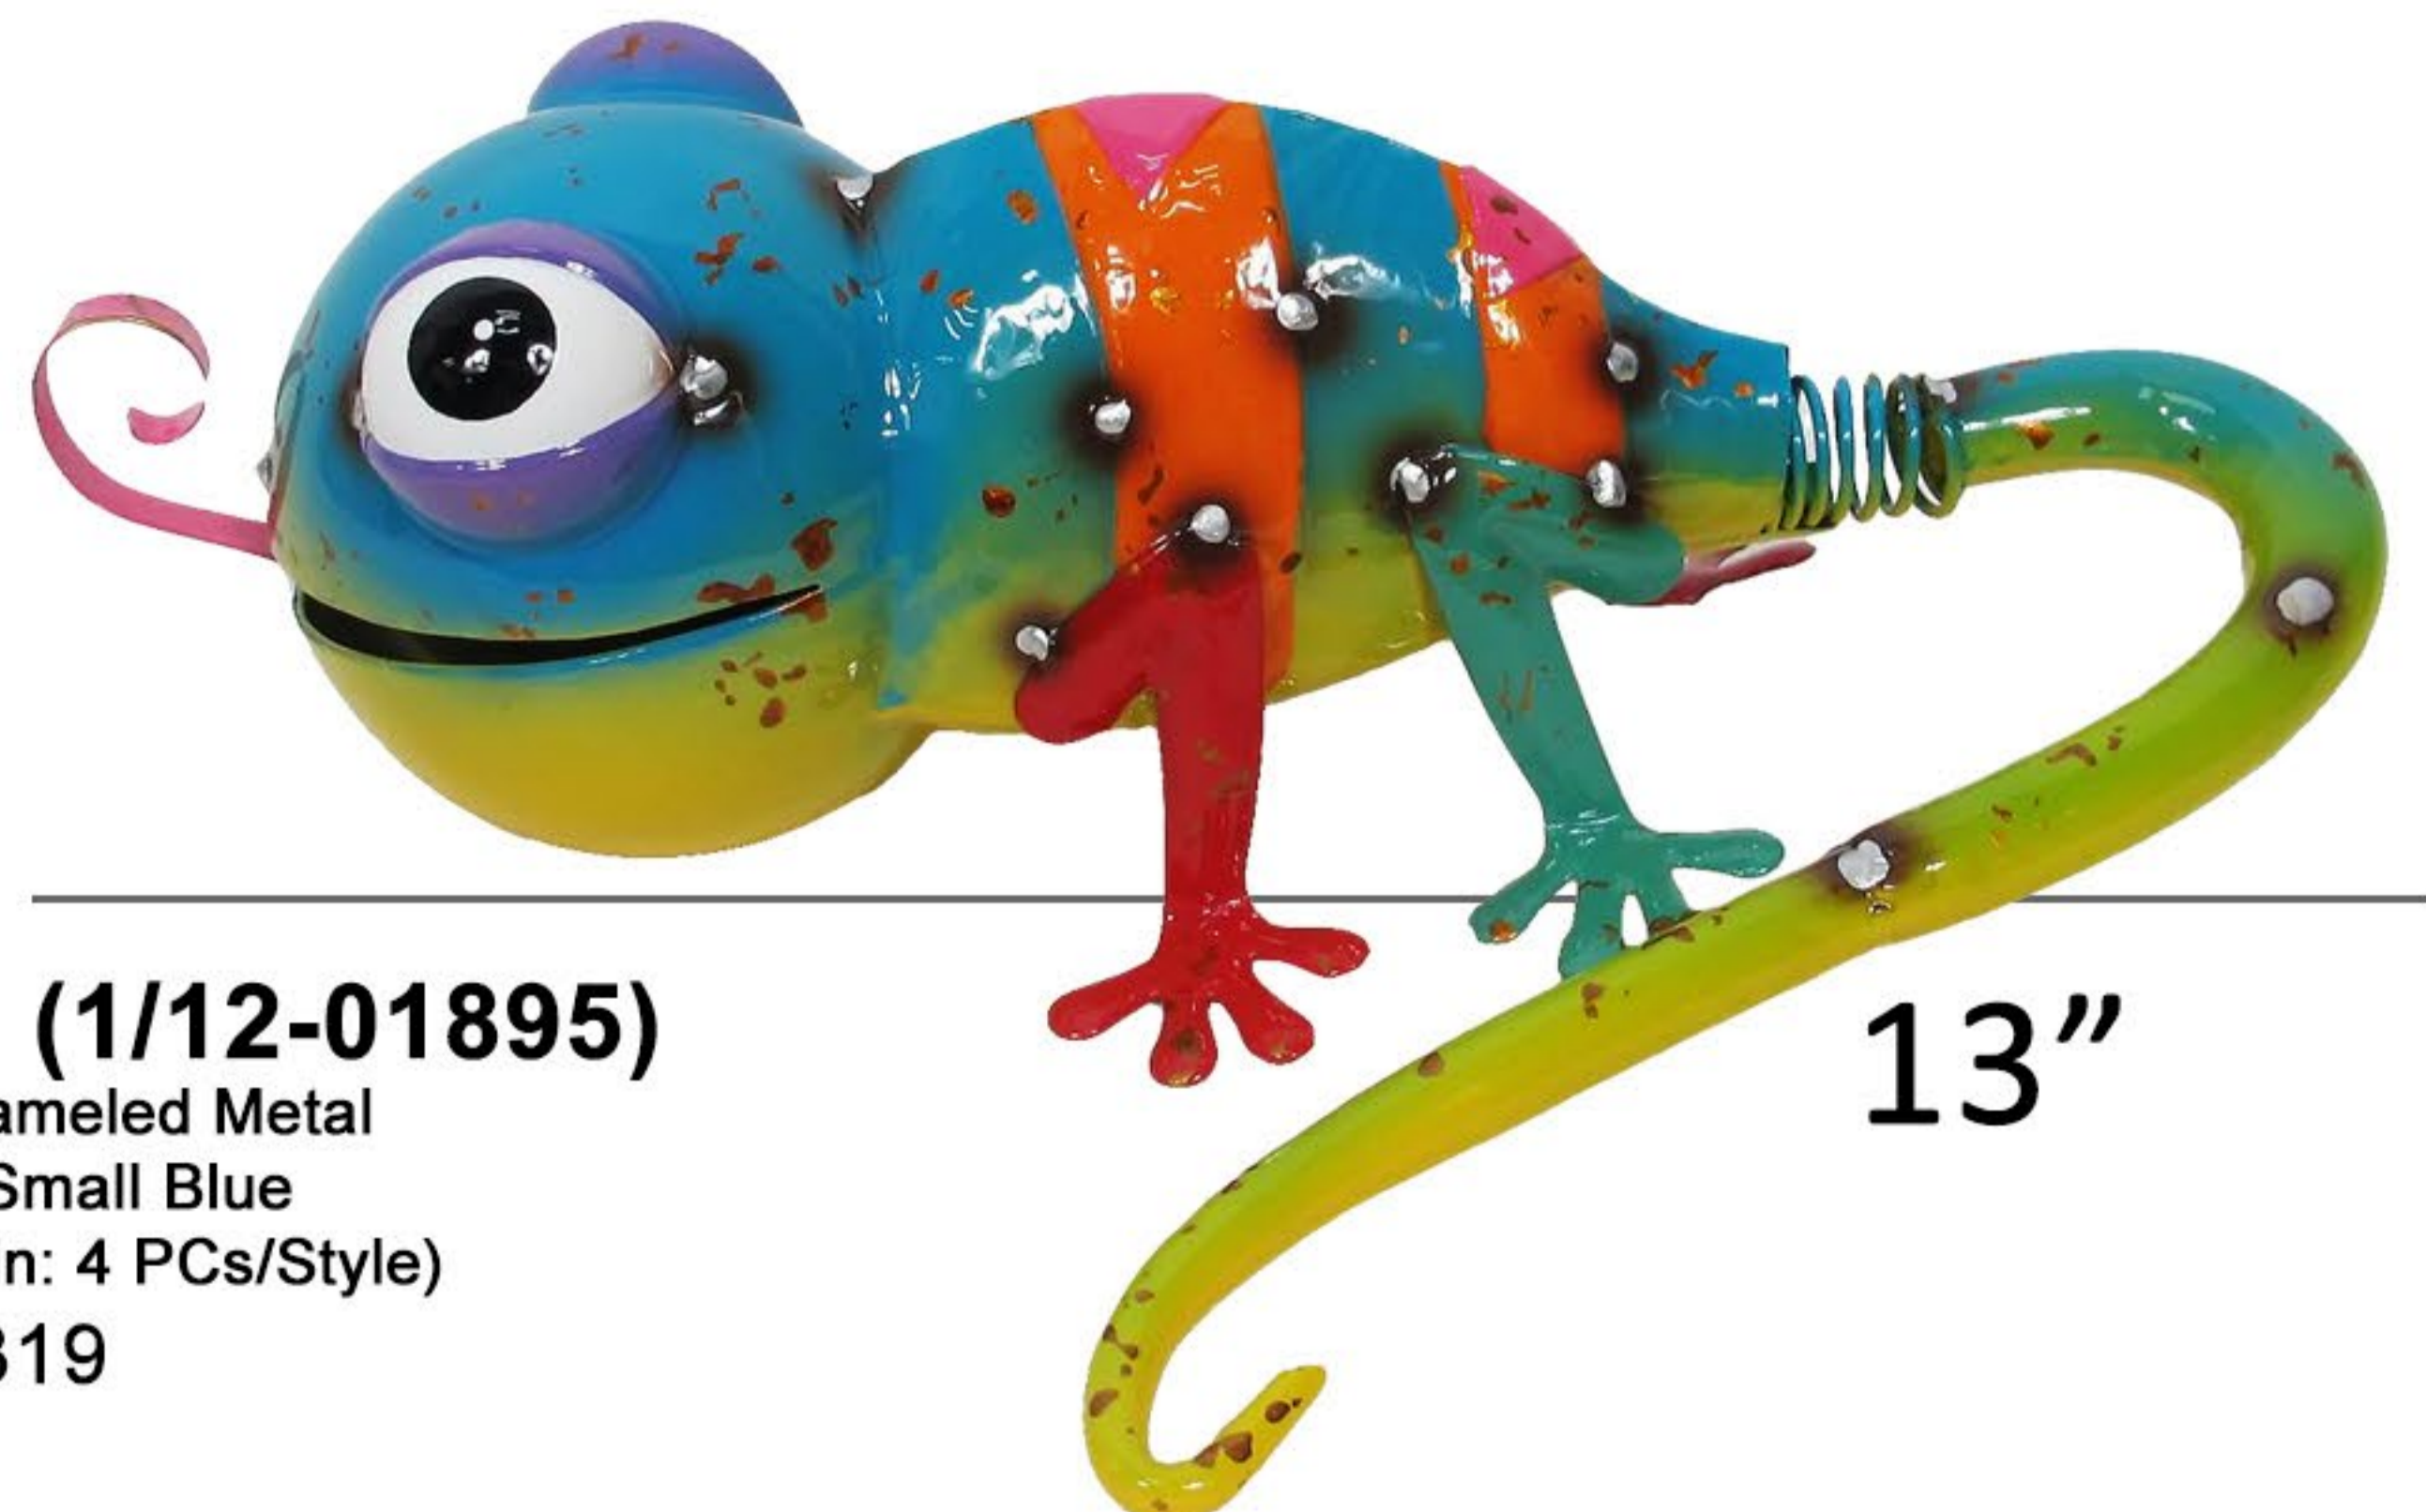

13"

194050A (1/12-01895)
Painted and Enameled Metal
Lizard Statue - Small Blue
13"x9"x5"H (Min: 4 PCs/Style)
840069112319