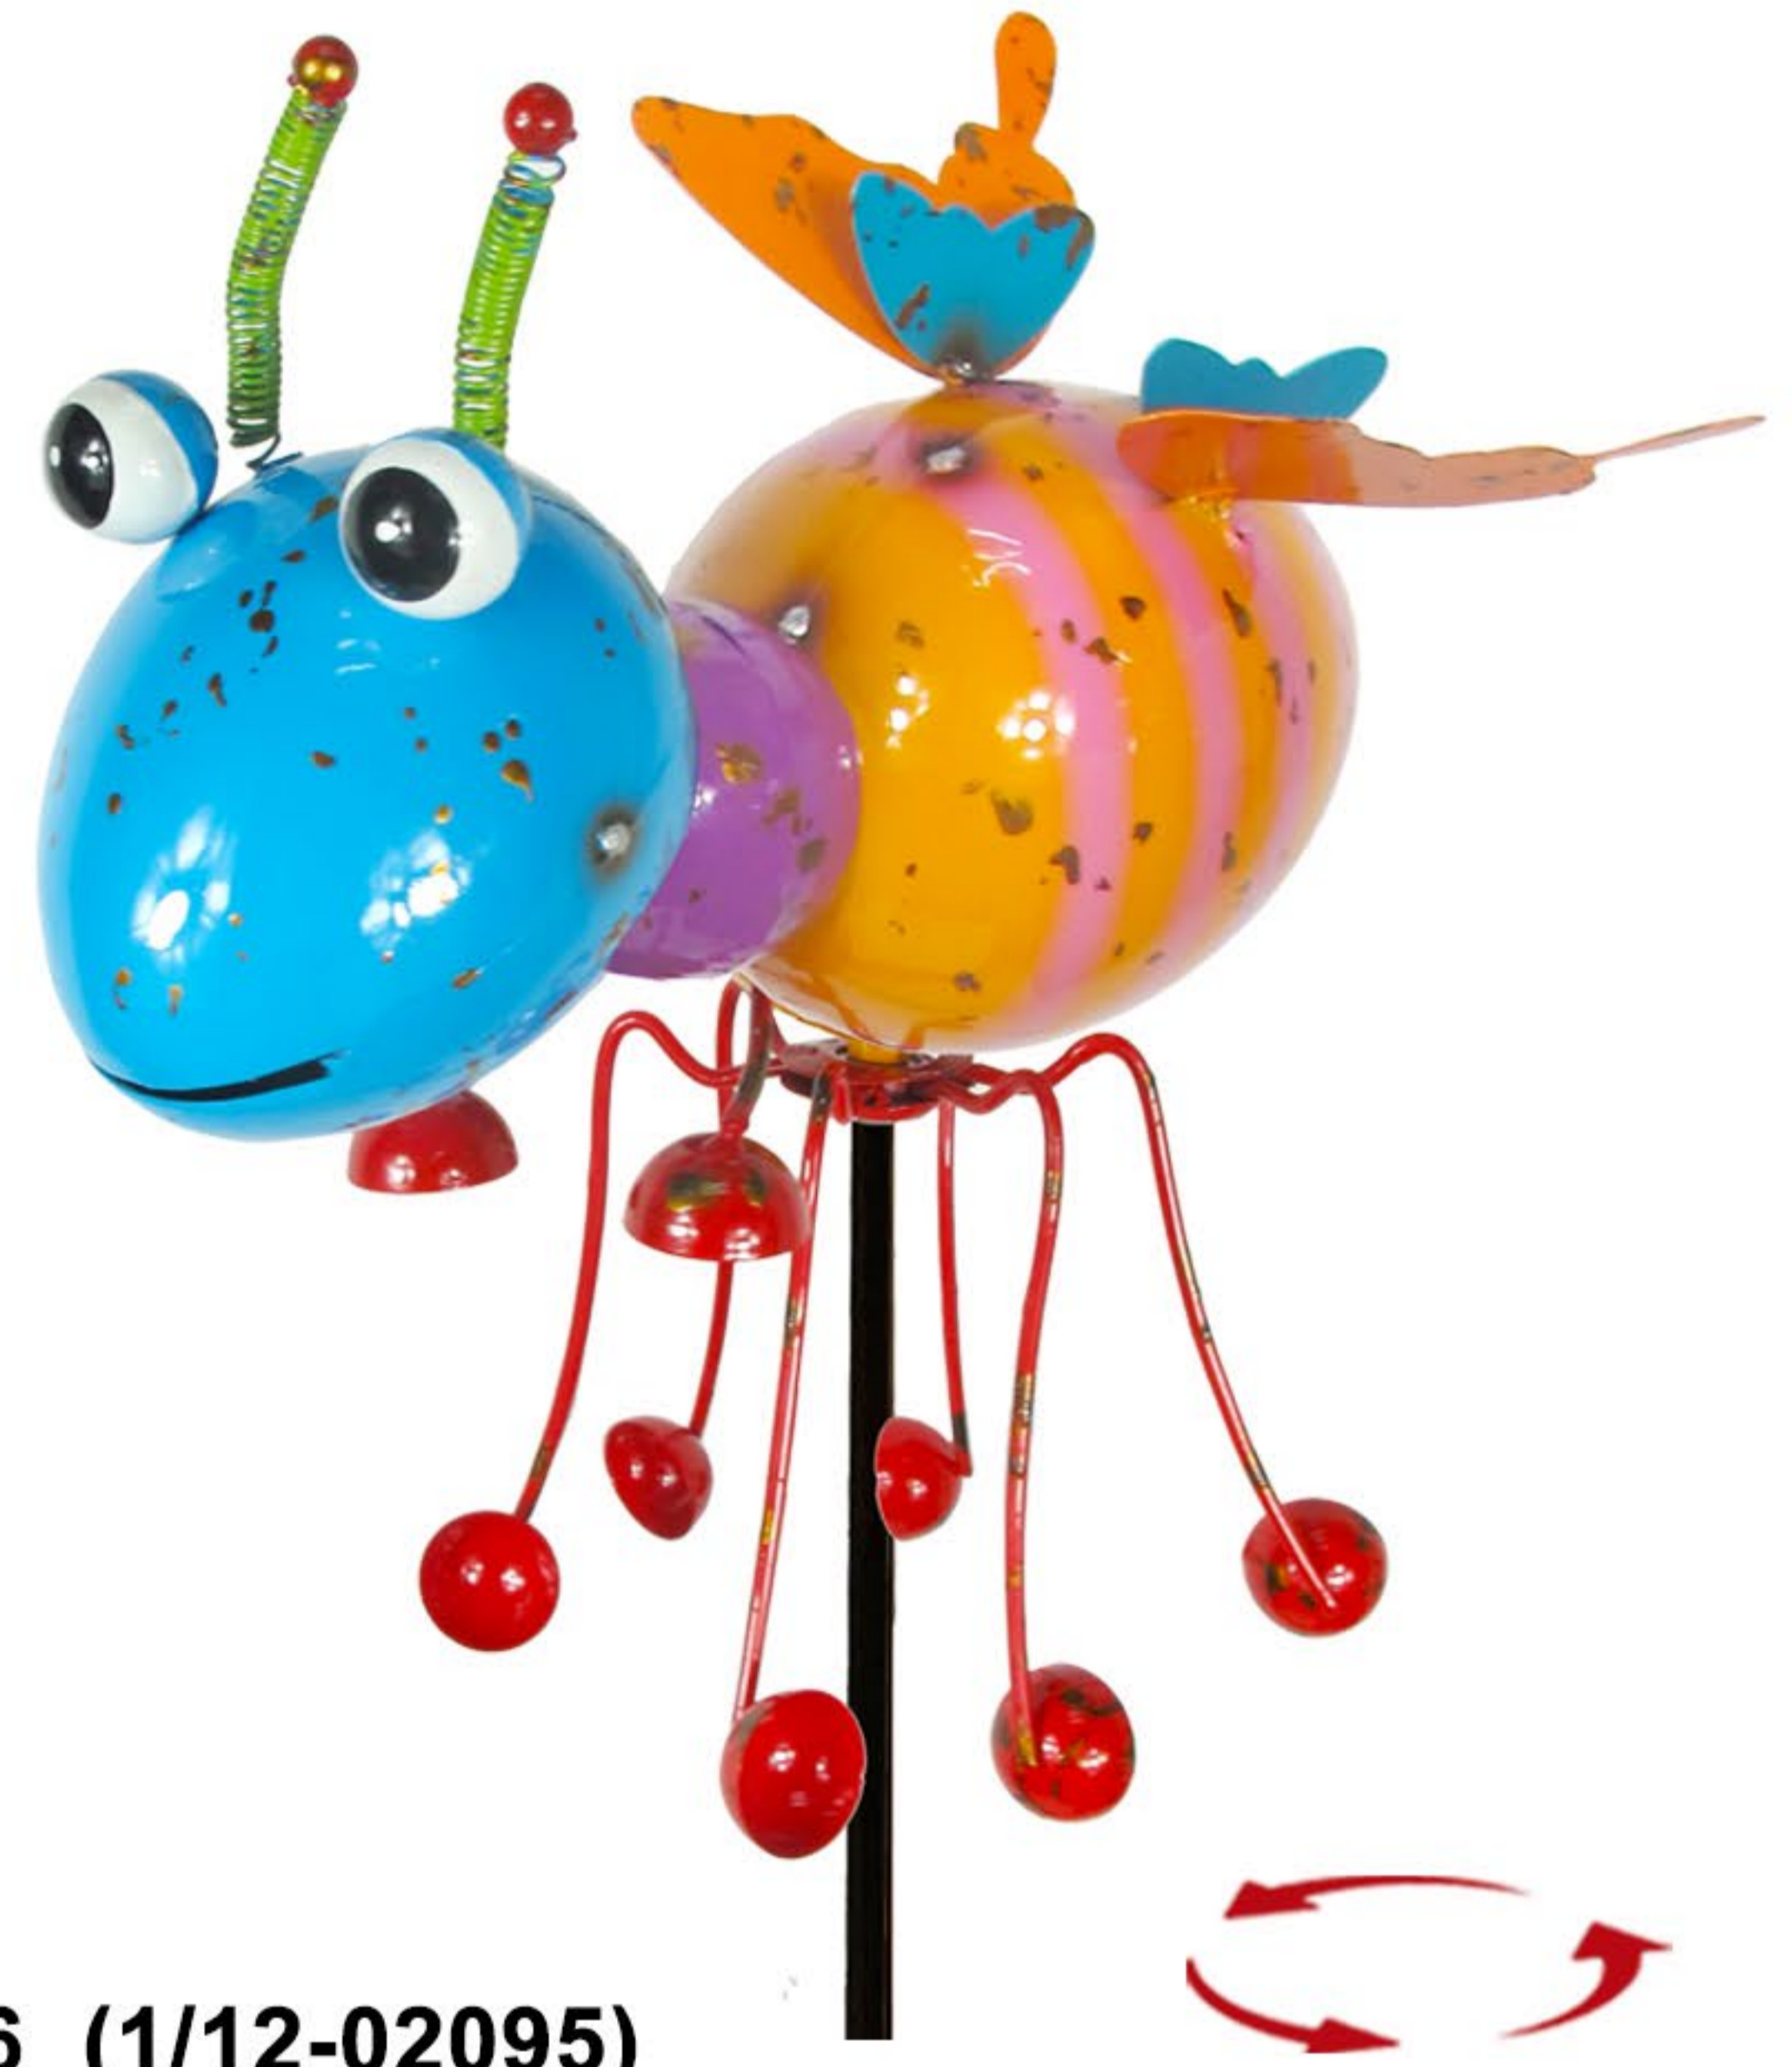

18126 (1/12-02095)
Hand Painted Garden Stake with Spinning Legs - Ant
11"x7"x37"H (Min: 4 PCs/Style)
840069109968

Colorful Enameled Garden Stakes with *Spinning Legs*