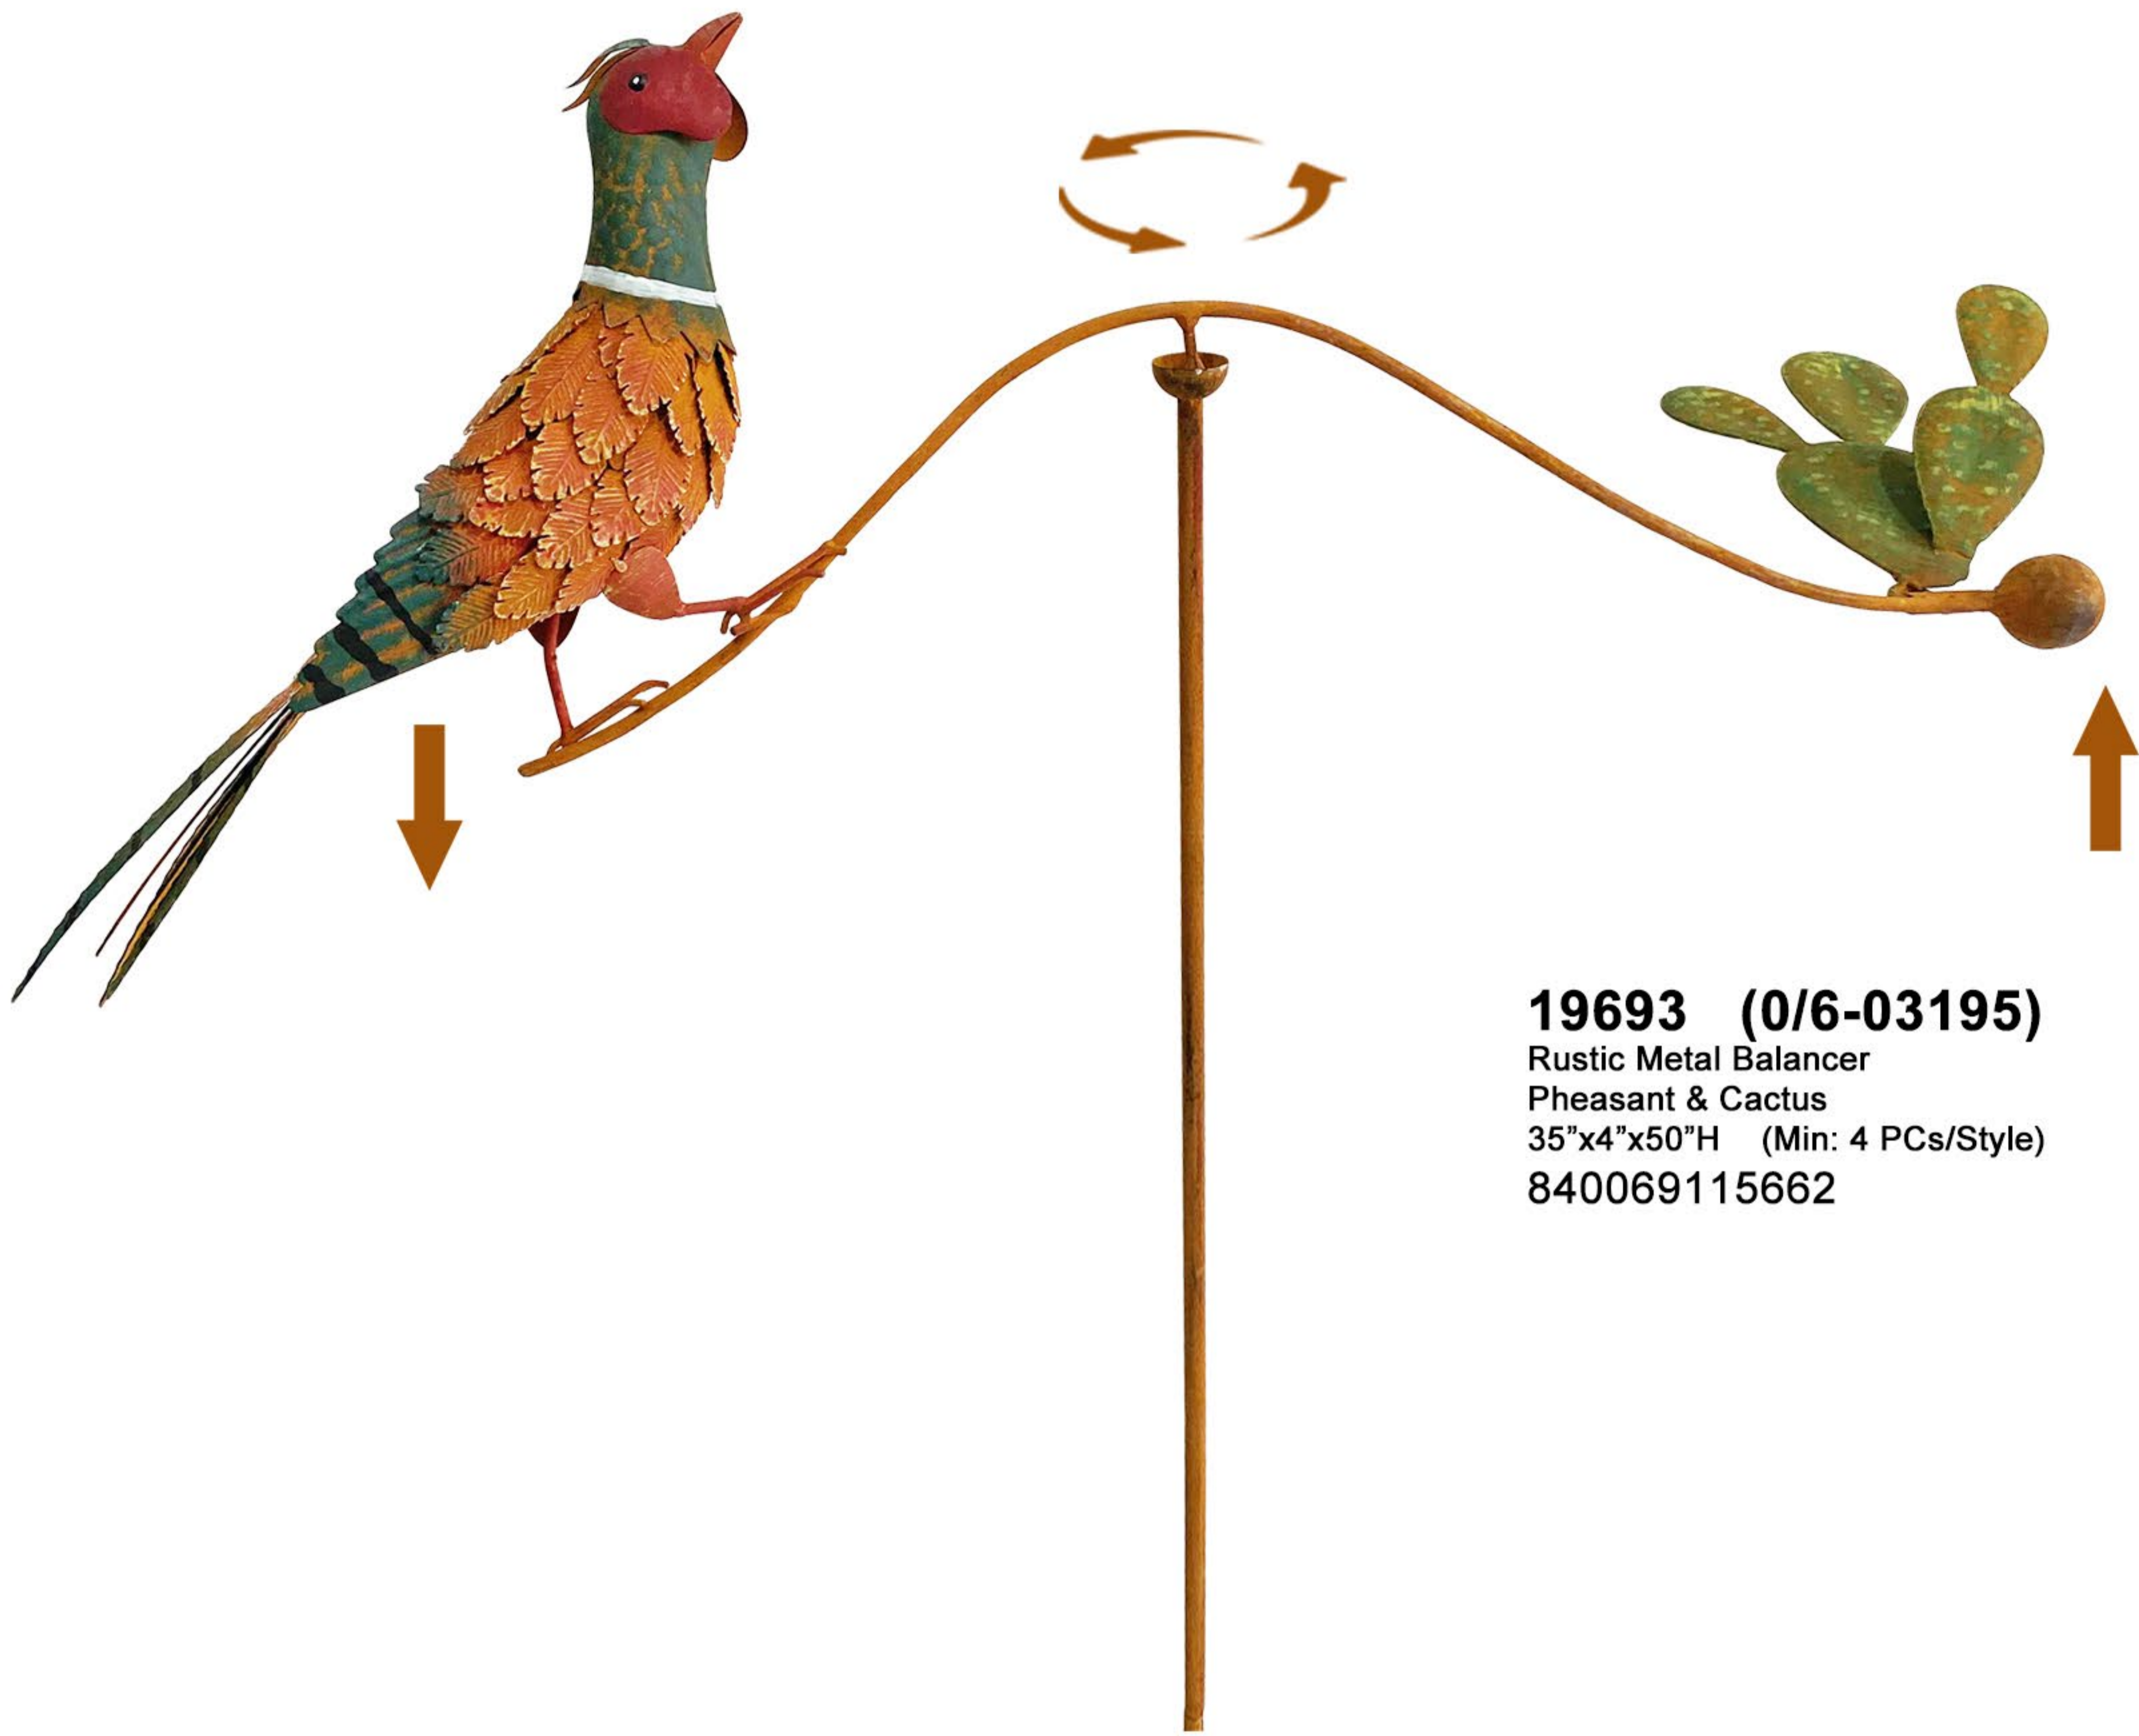

19693 (0/6-03195)
Rustic Metal Balancer
Pheasant & Cactus
35"x4"x50"H (Min: 4 PCs/Style)
840069115662