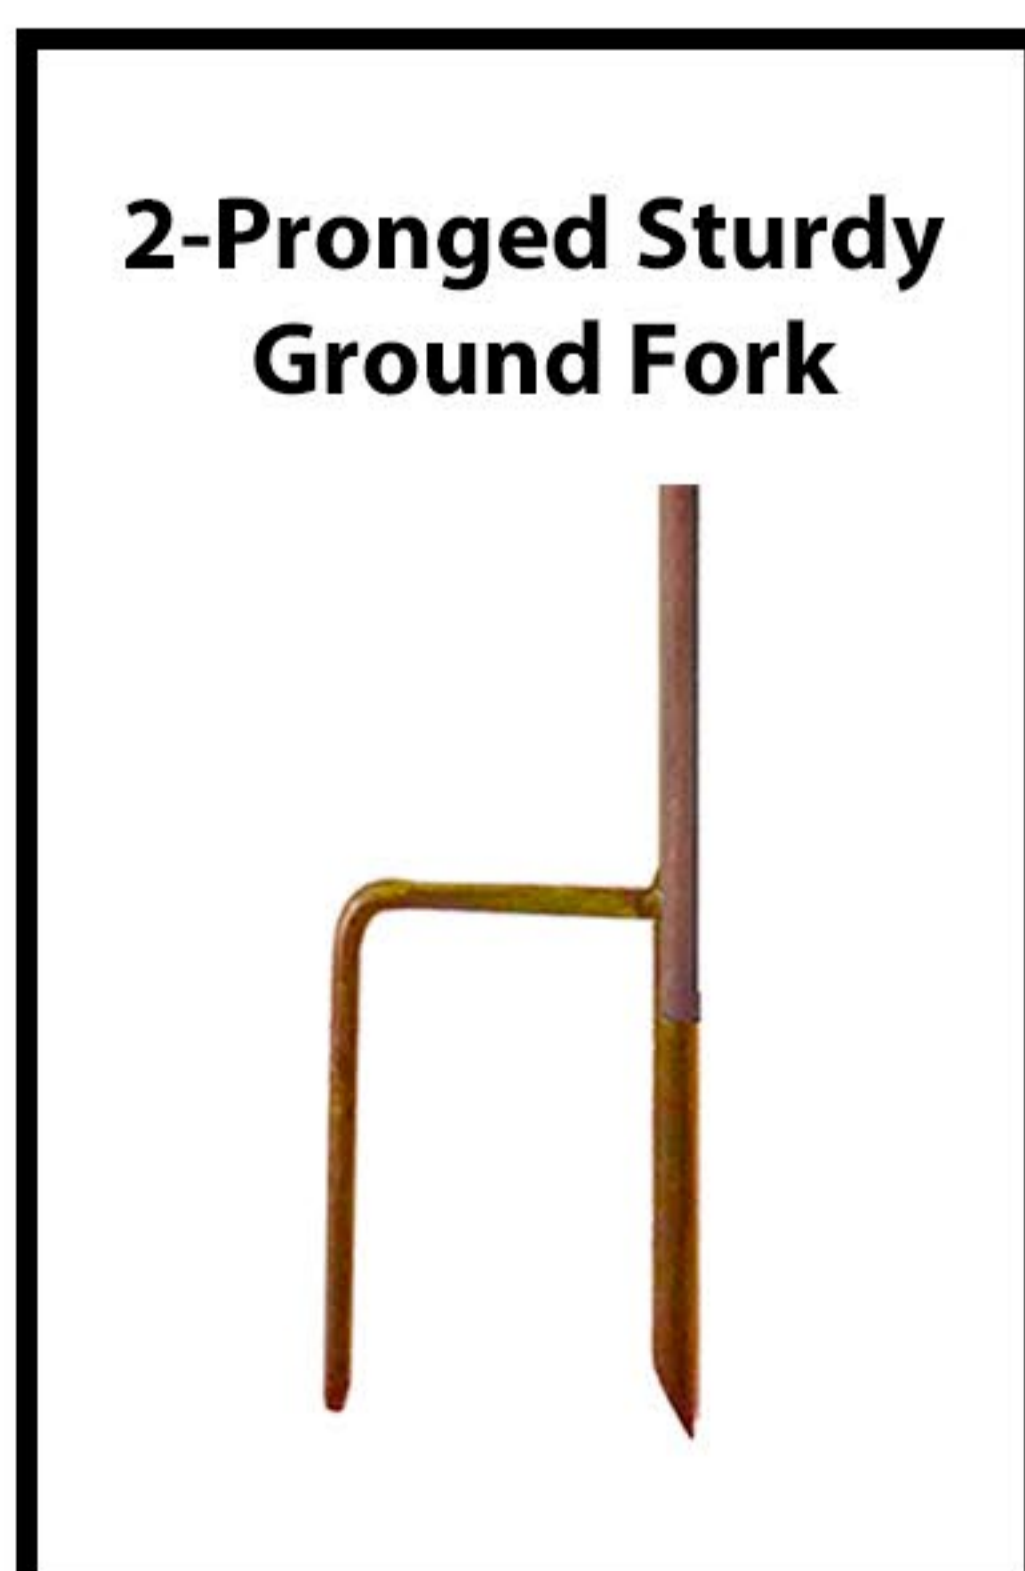

**2-Pronged Sturdy
Ground Fork**