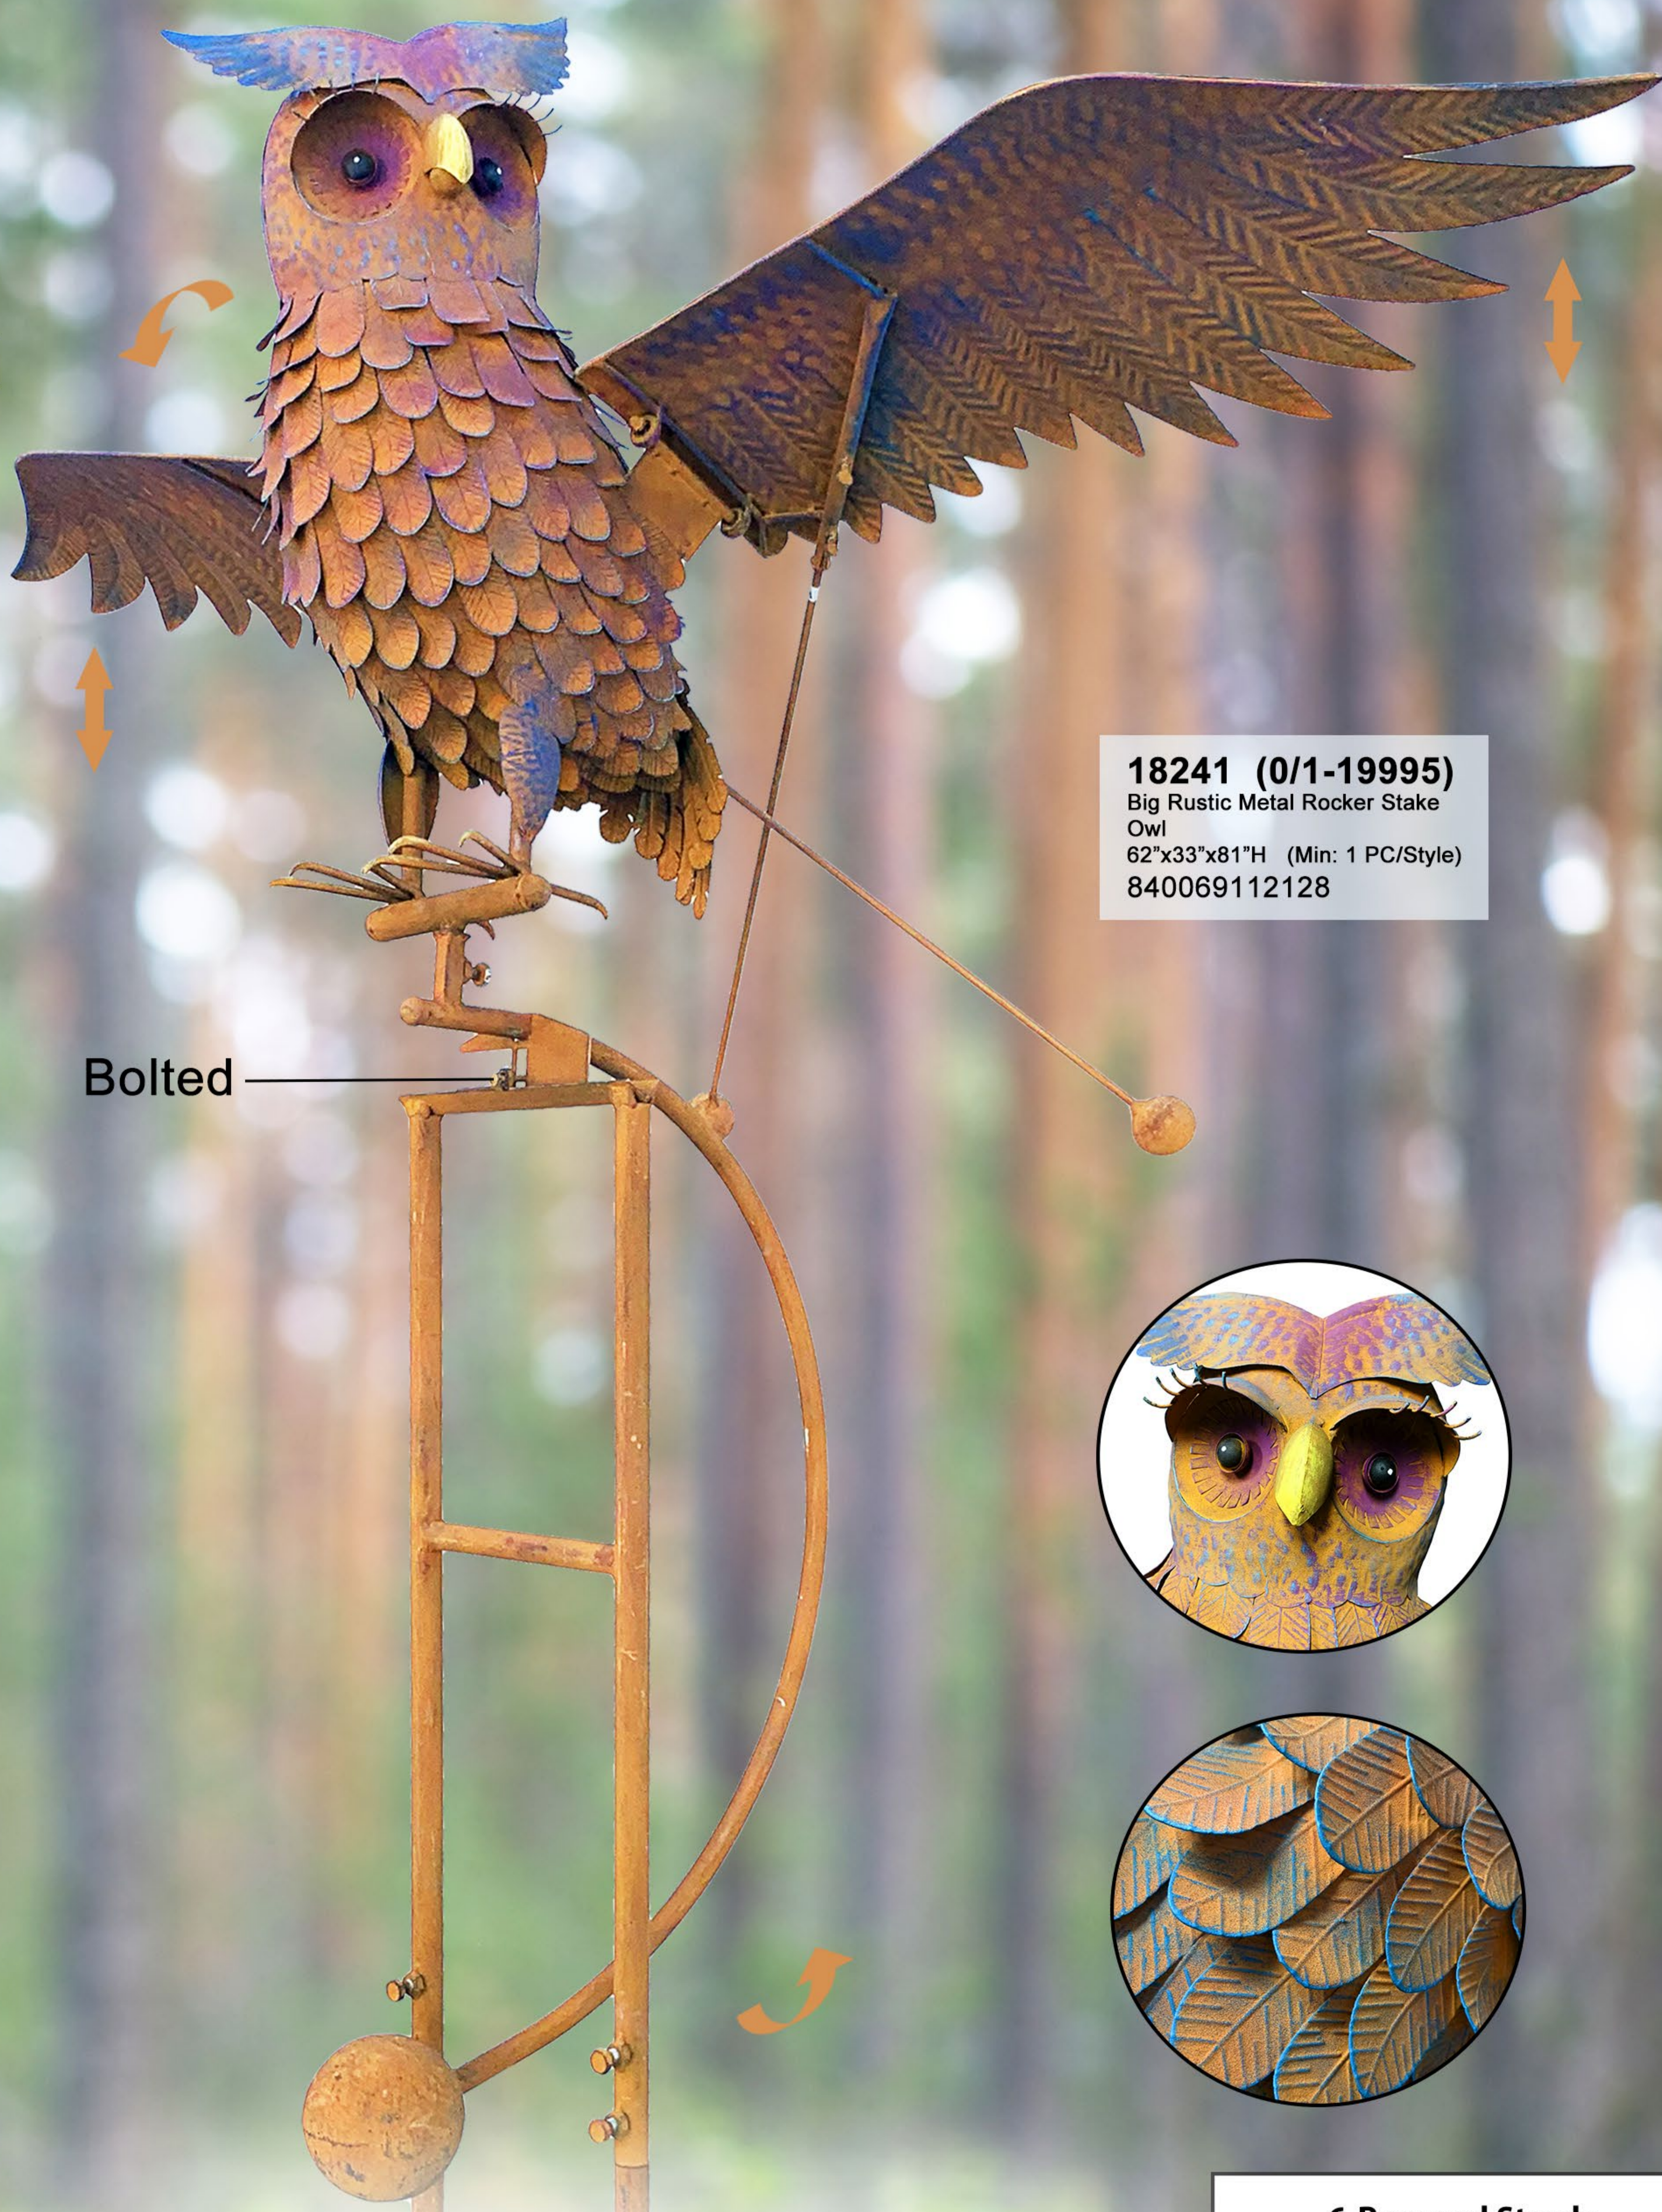

Bolted

**6-Pronged Sturdy
Ground Fork**

7 ft

Bolted

18241 (0/1-19995)
Big Rustic Metal Rocker Stake
Owl
62"x33"x81"H (Min: 1 PC/Style)
840069112128

Big Metal Rustic Owl Stake

6-Pronged Sturdy Ground Fork

Single Metal Rustic
Gold Finch Stake