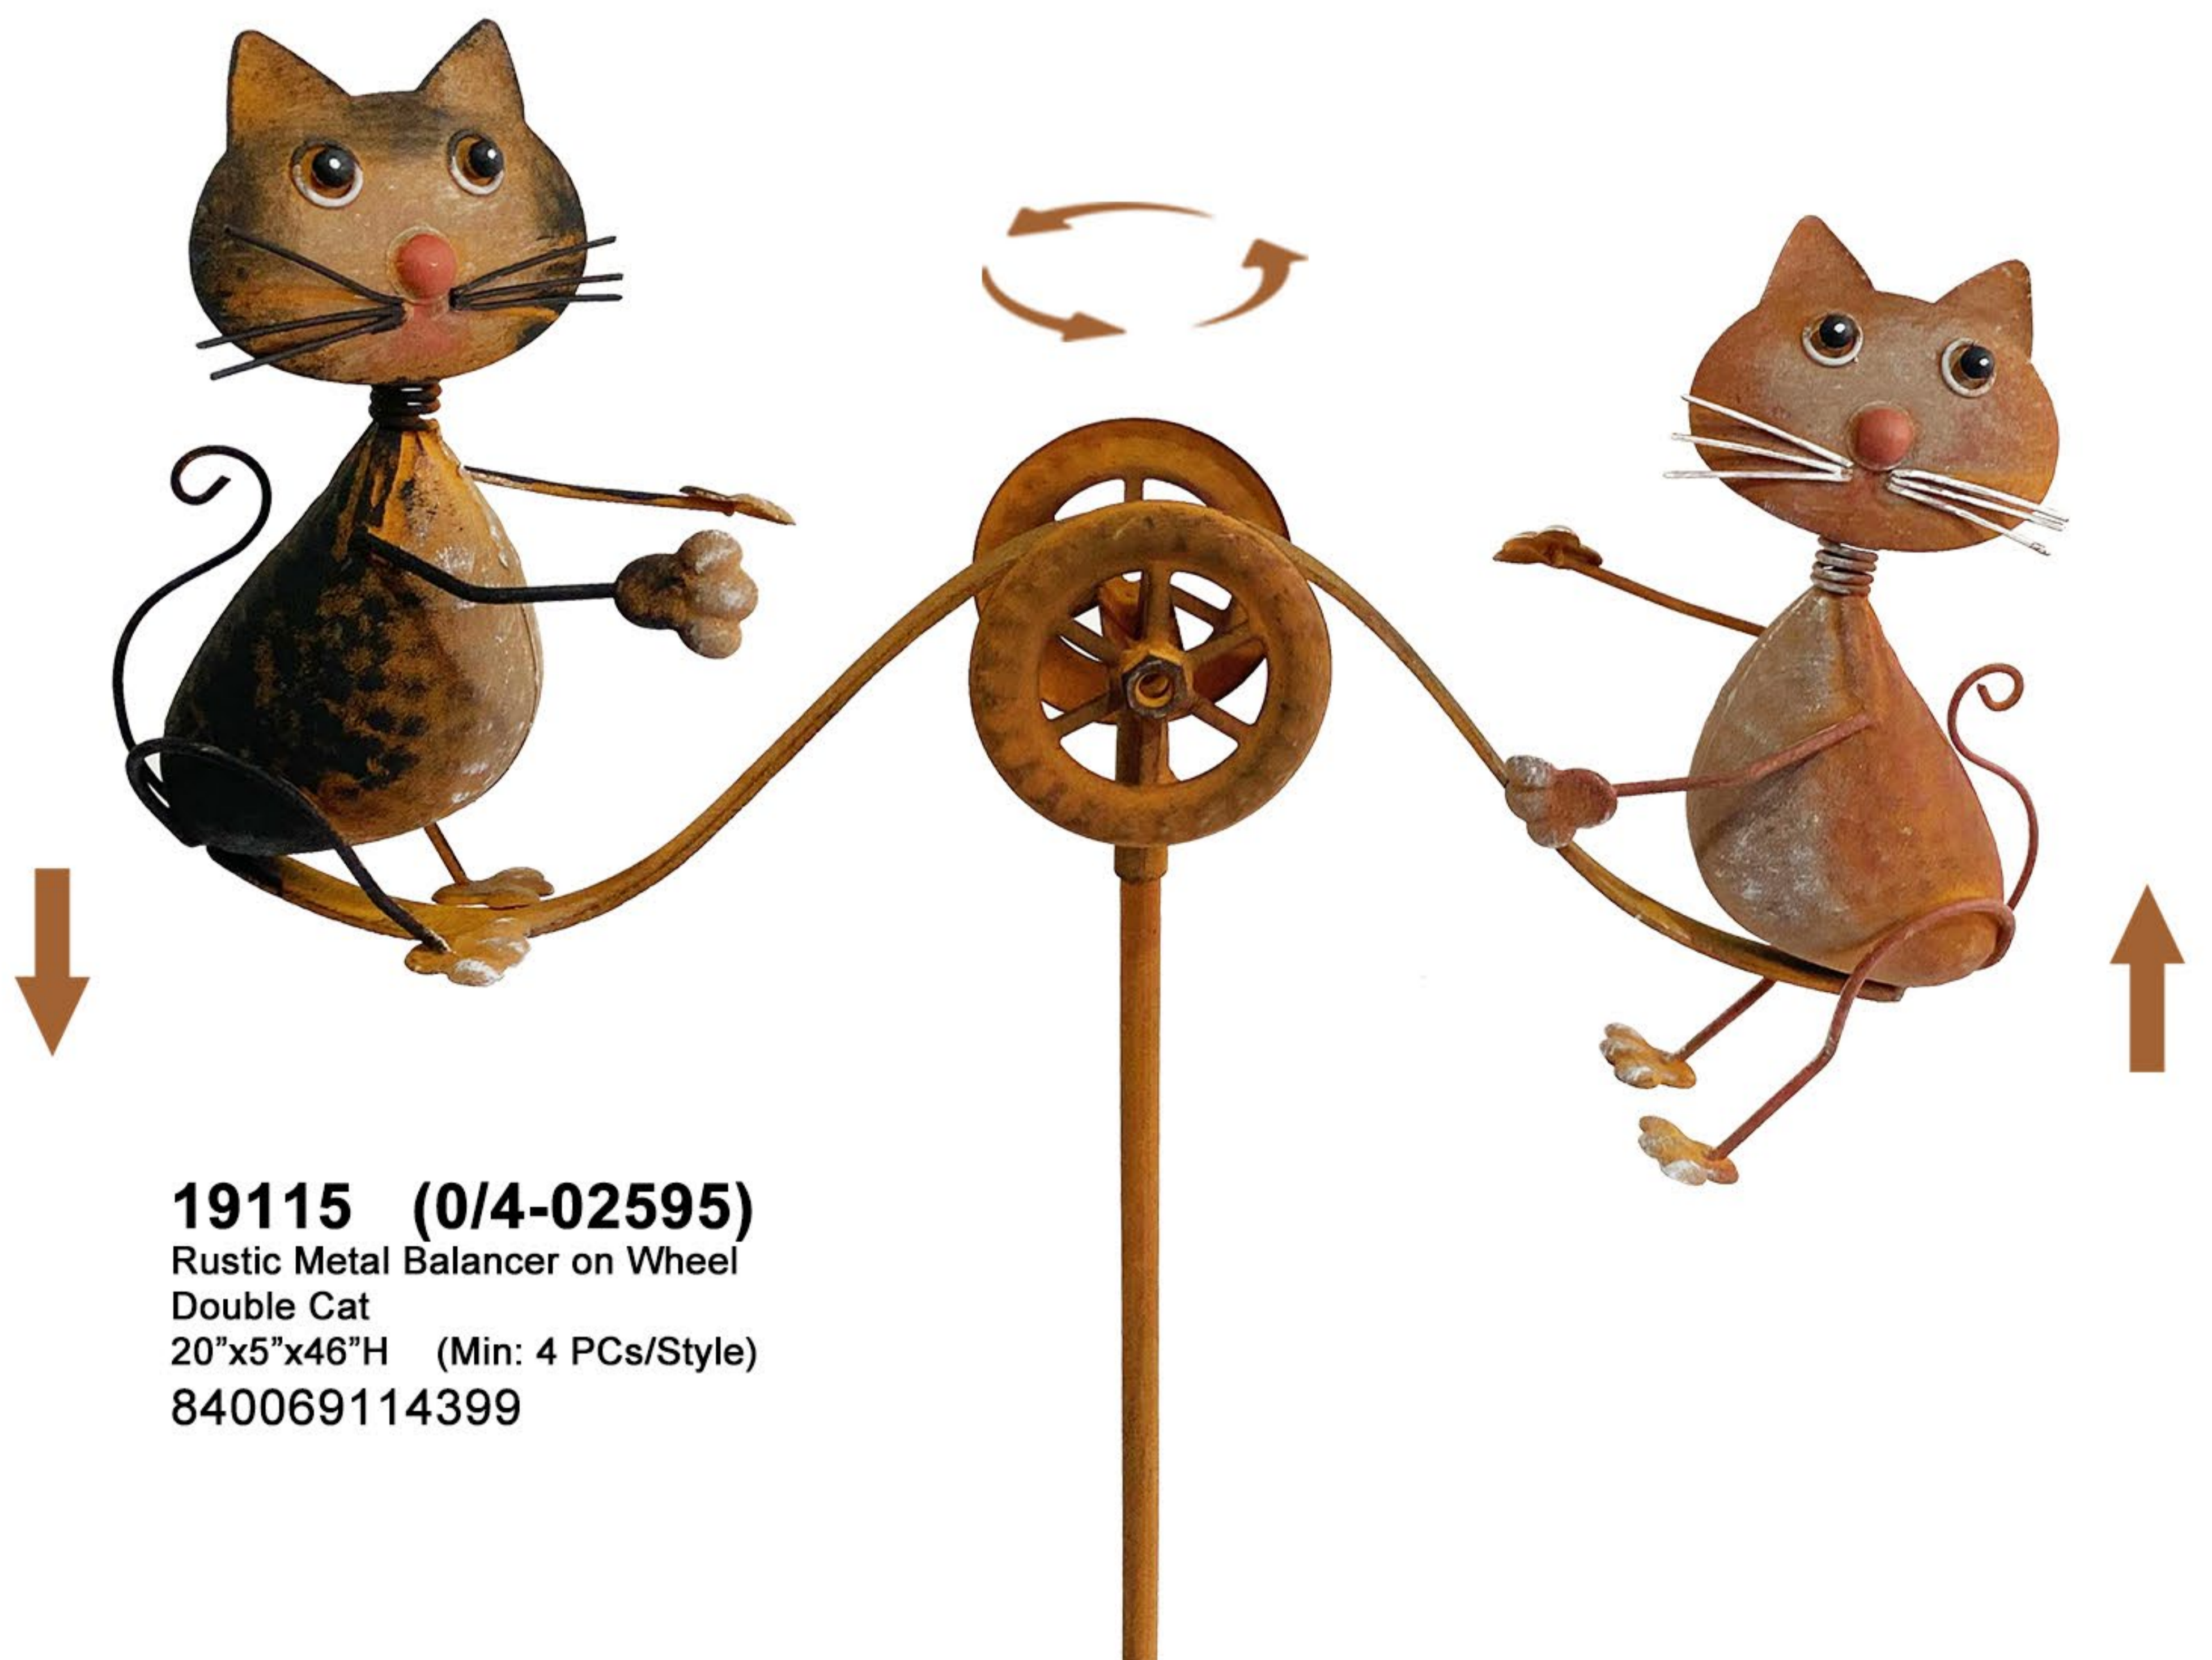

19115 (0/4-02595)
Rustic Metal Balancer on Wheel
Double Cat
20"x5"x46"H (Min: 4 PCs/Style)
840069114399