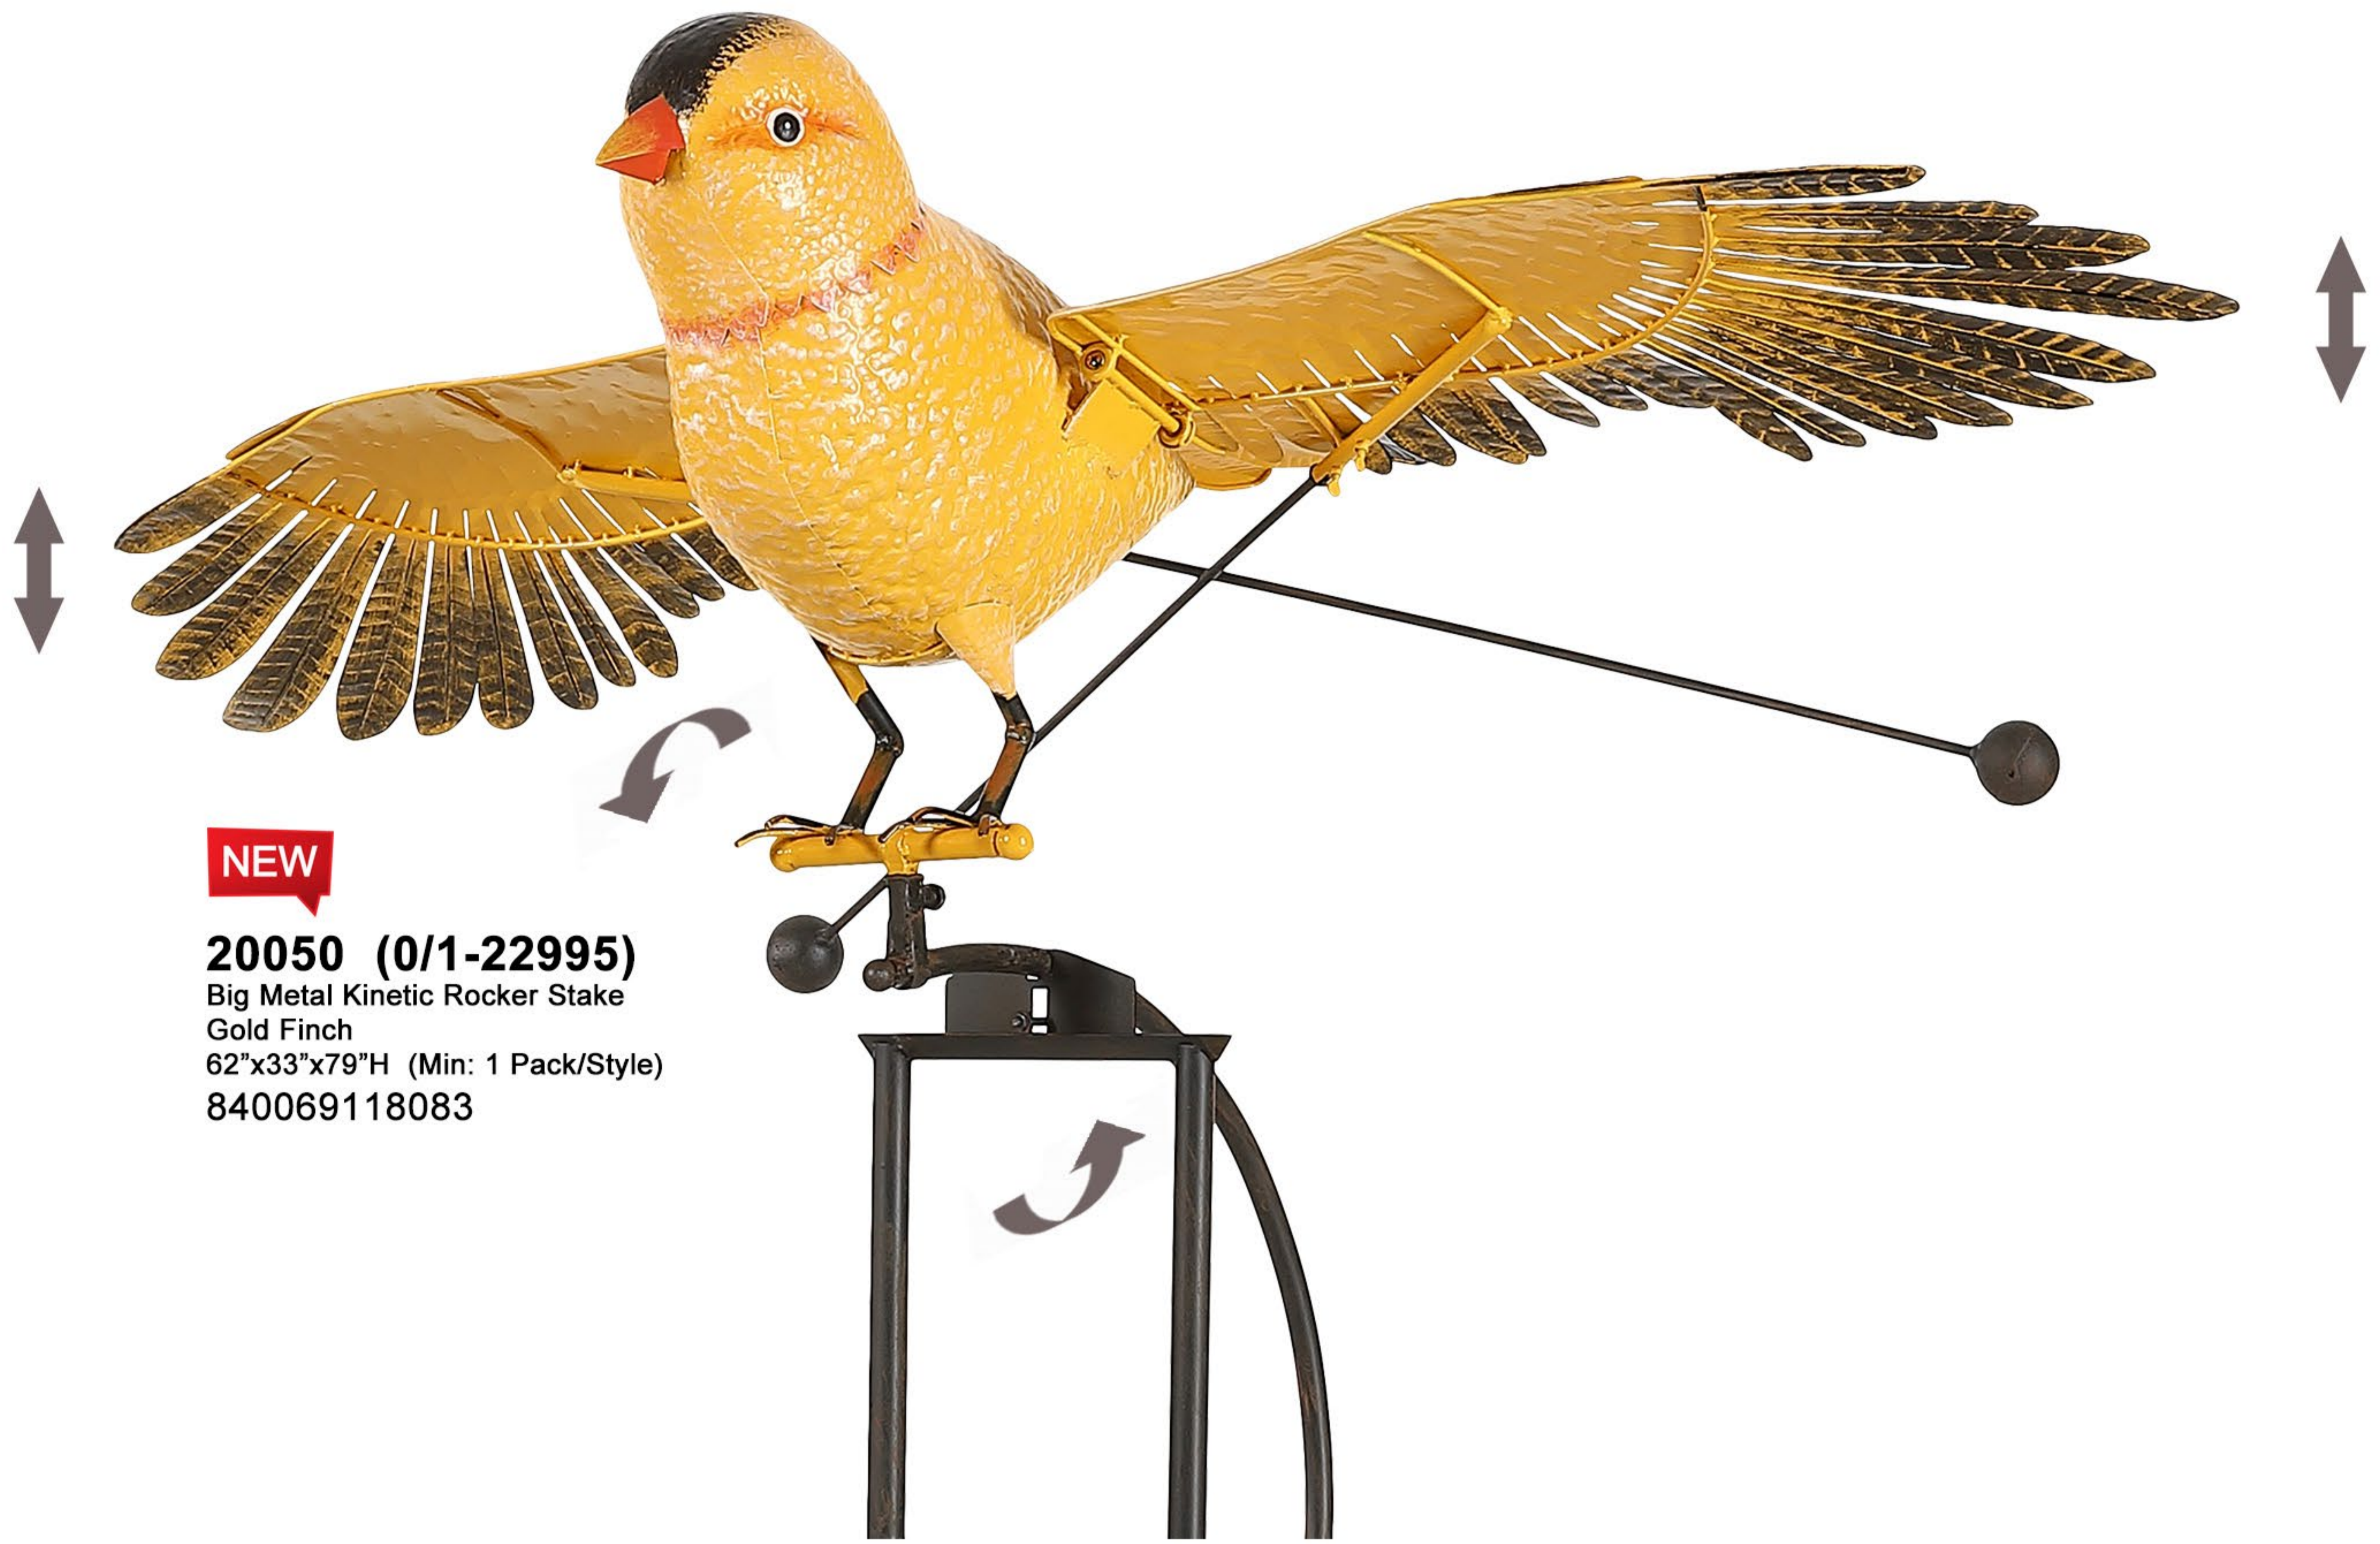

Bolted

**6-Pronged Sturdy
Ground Fork**

7 ft

Bolted

18241 (0/1-19995)
Big Rustic Metal Rocker Stake
Owl
62"x33"x81"H (Min: 1 PC/Style)
840069112128

Big Metal Rustic Owl Stake

6-Pronged Sturdy Ground Fork

Single Metal Rustic
Gold Finch Stake