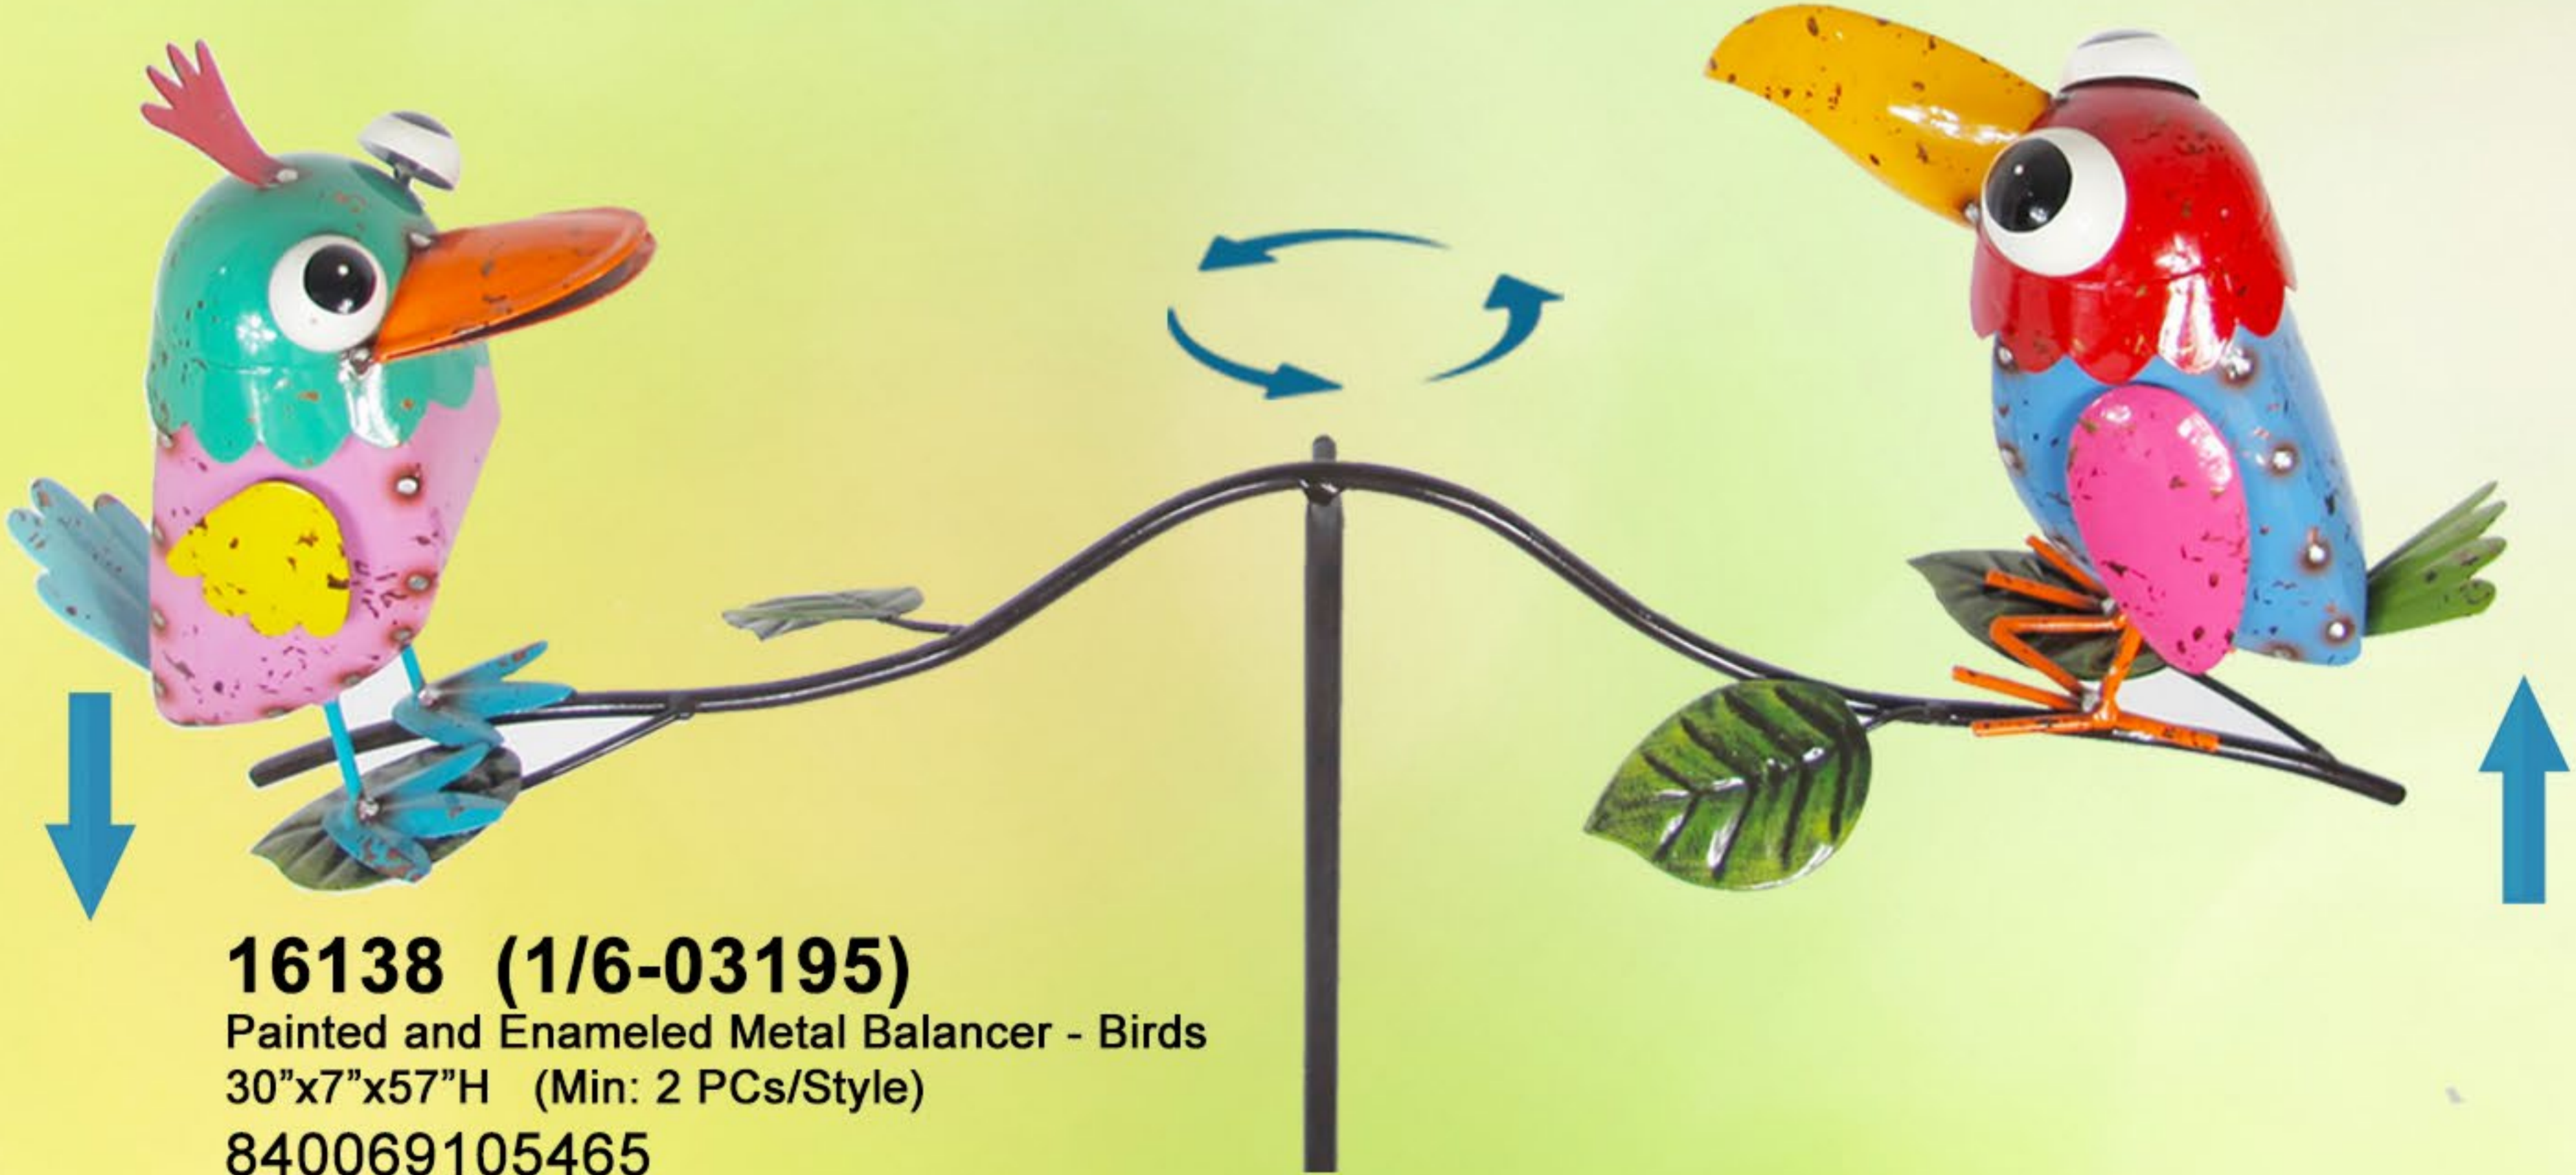

16138 (1/6-03195)
Painted and Enameled Metal Balancer - Birds
30"x7"x57"H (Min: 2 PCs/Style)
840069105465