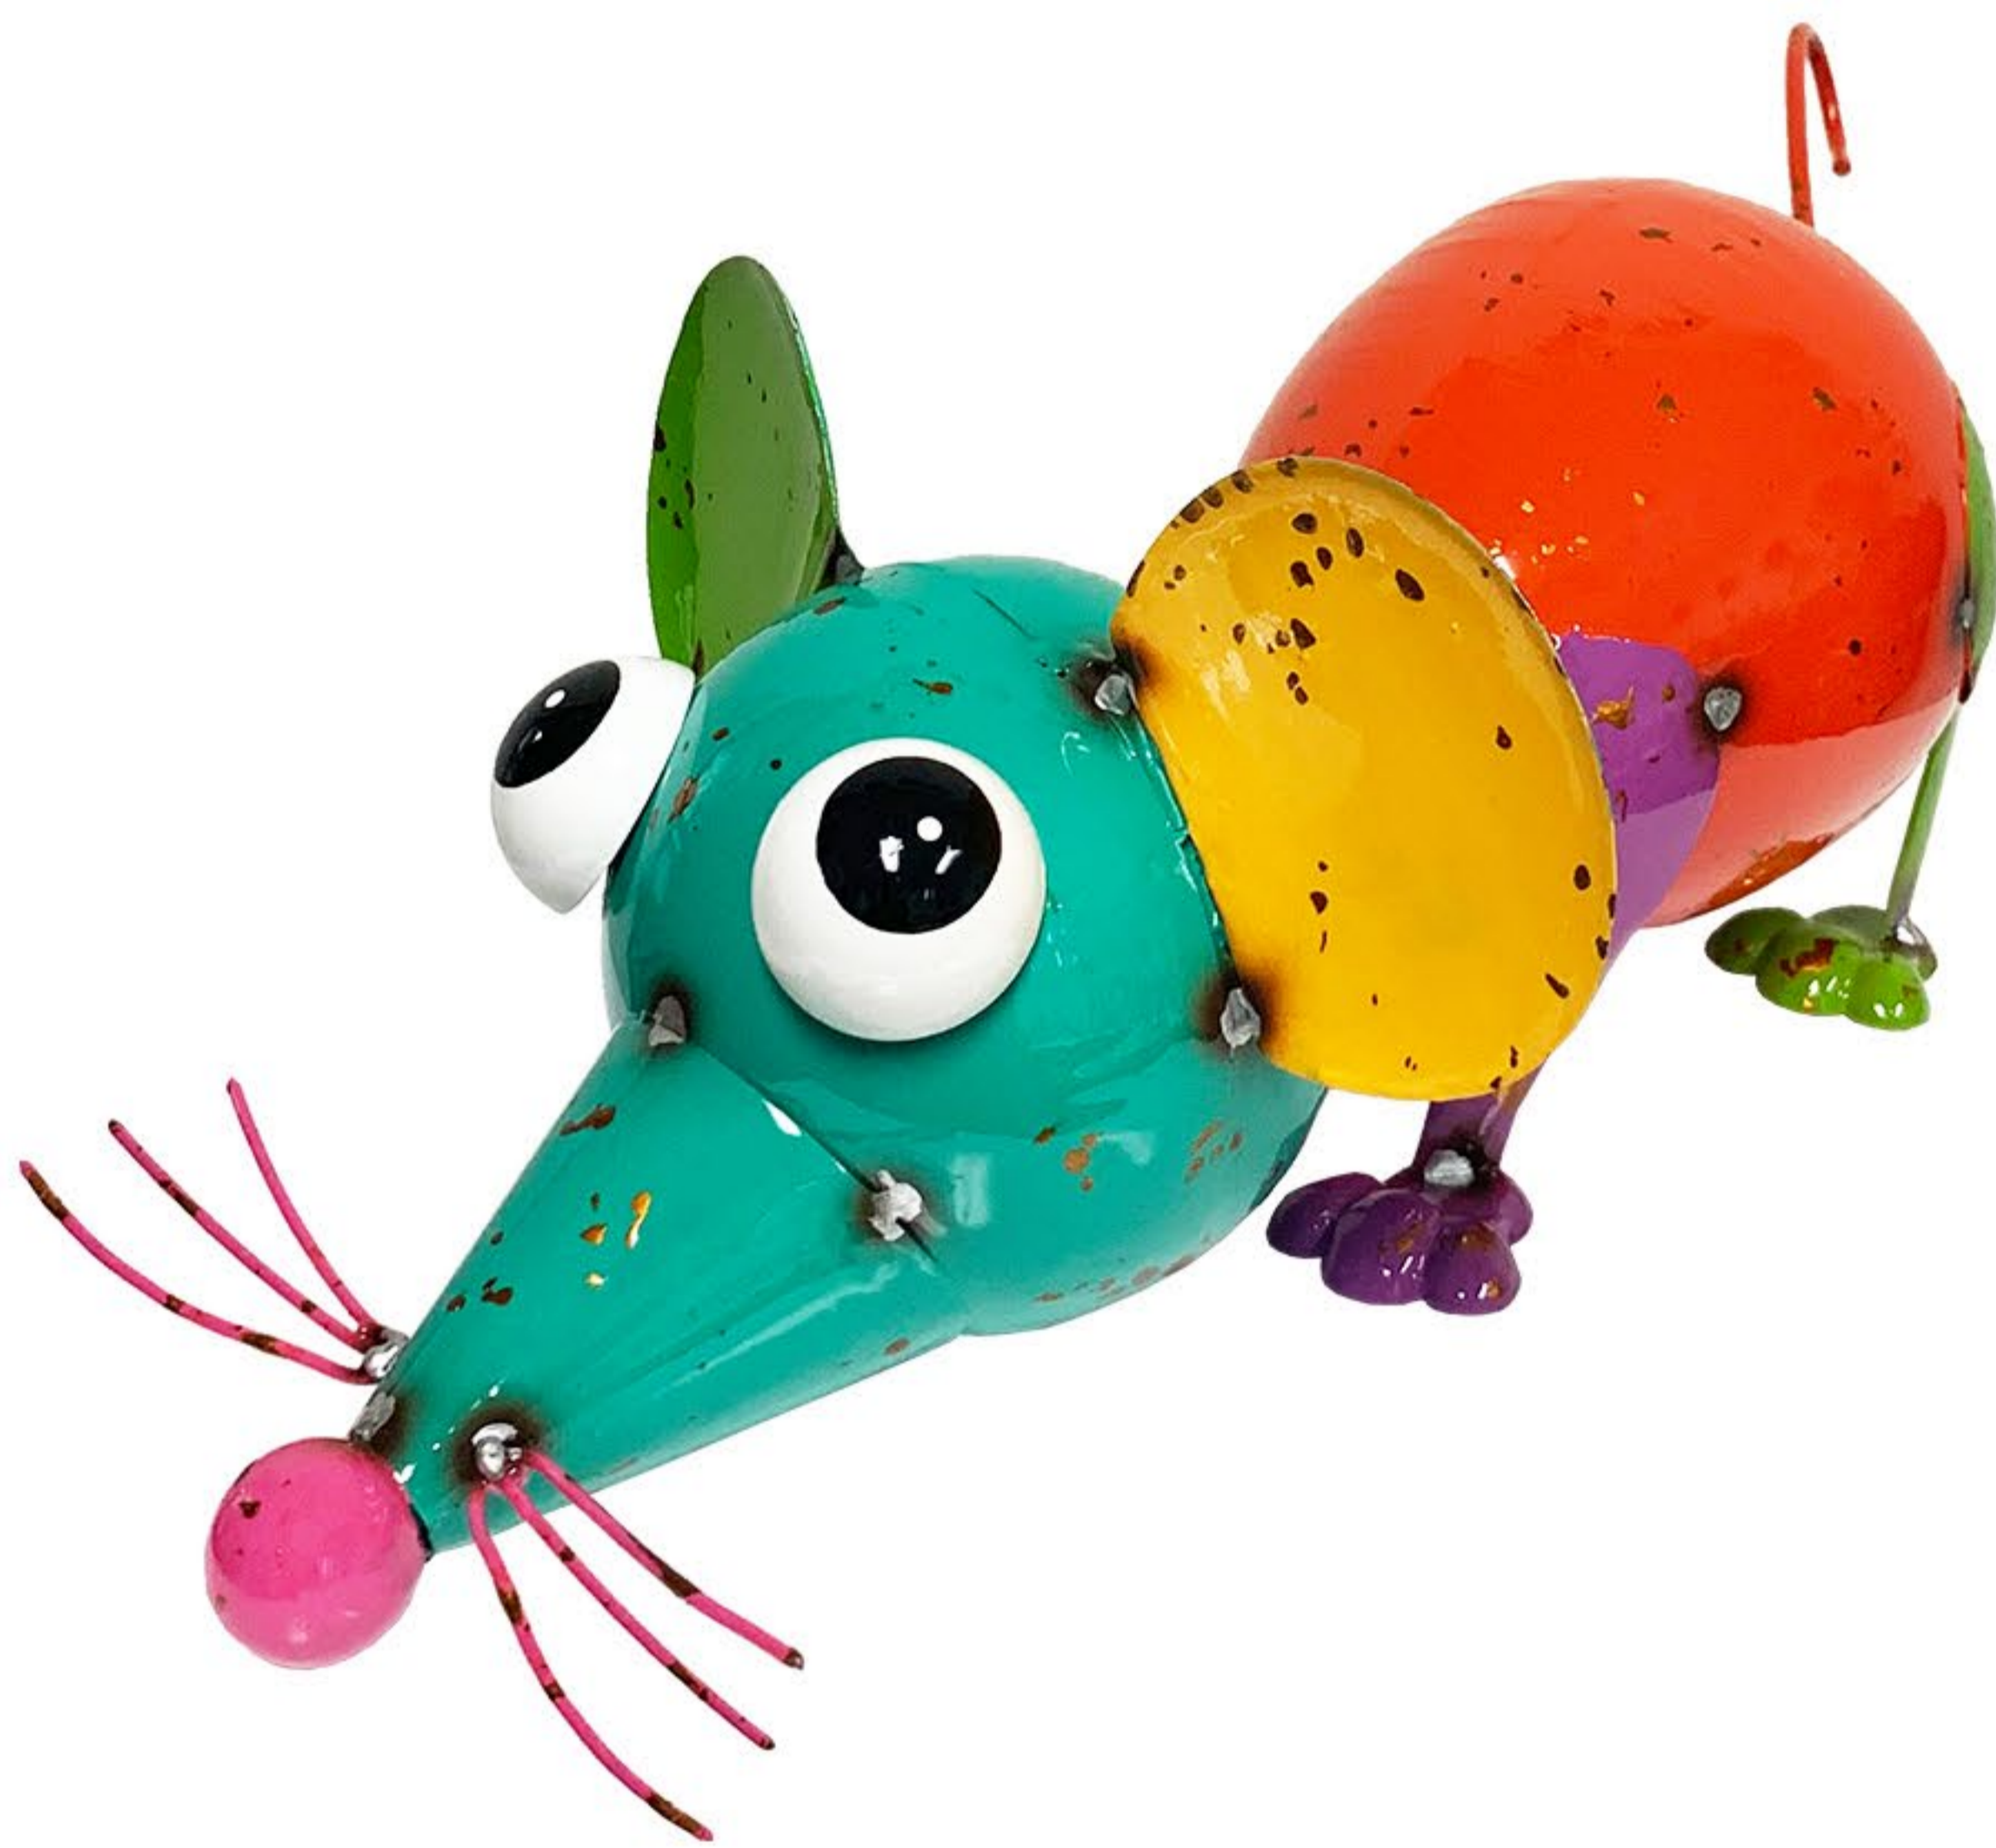

194042A (1/12-02095)
Hand Painted Metal Statue - Green & Orange Mouse
19"x8"x6"H (Min: 4 PCs/Style)
840069112678