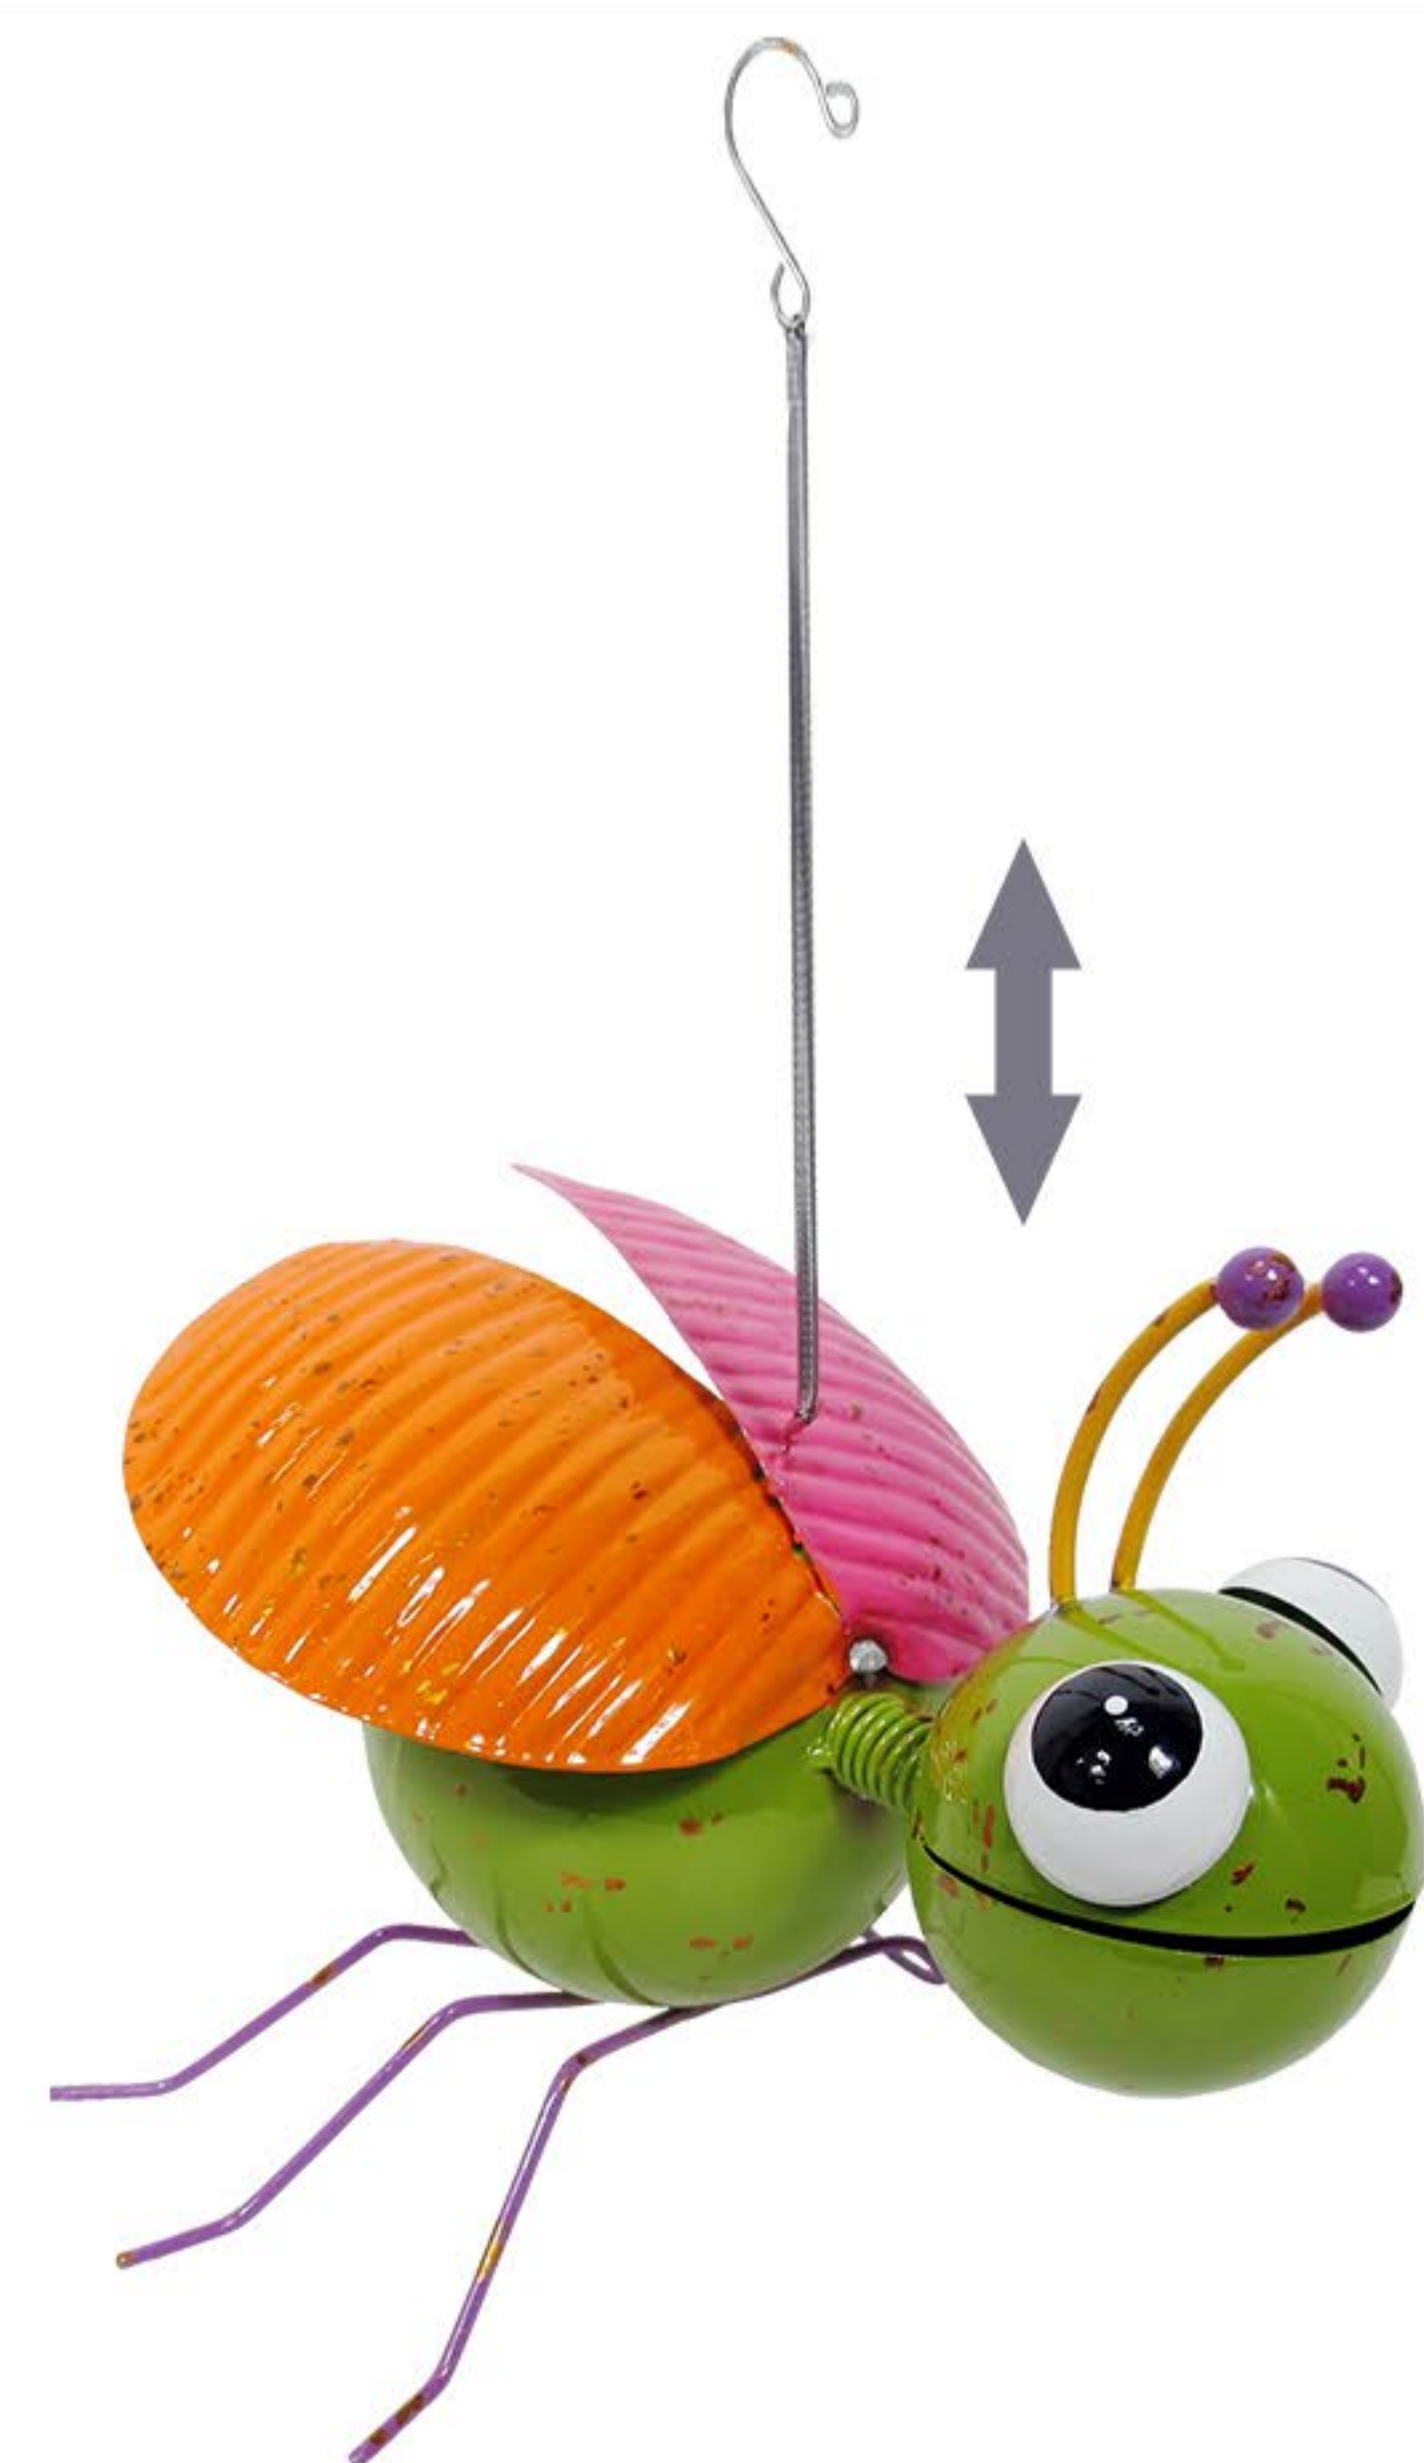

194071XY (1/12-01795)

Hand Painted Bouncing Garden Ornament - Bug
10"x9"x13"H (Min: 4 PCs/Style)
840069112876