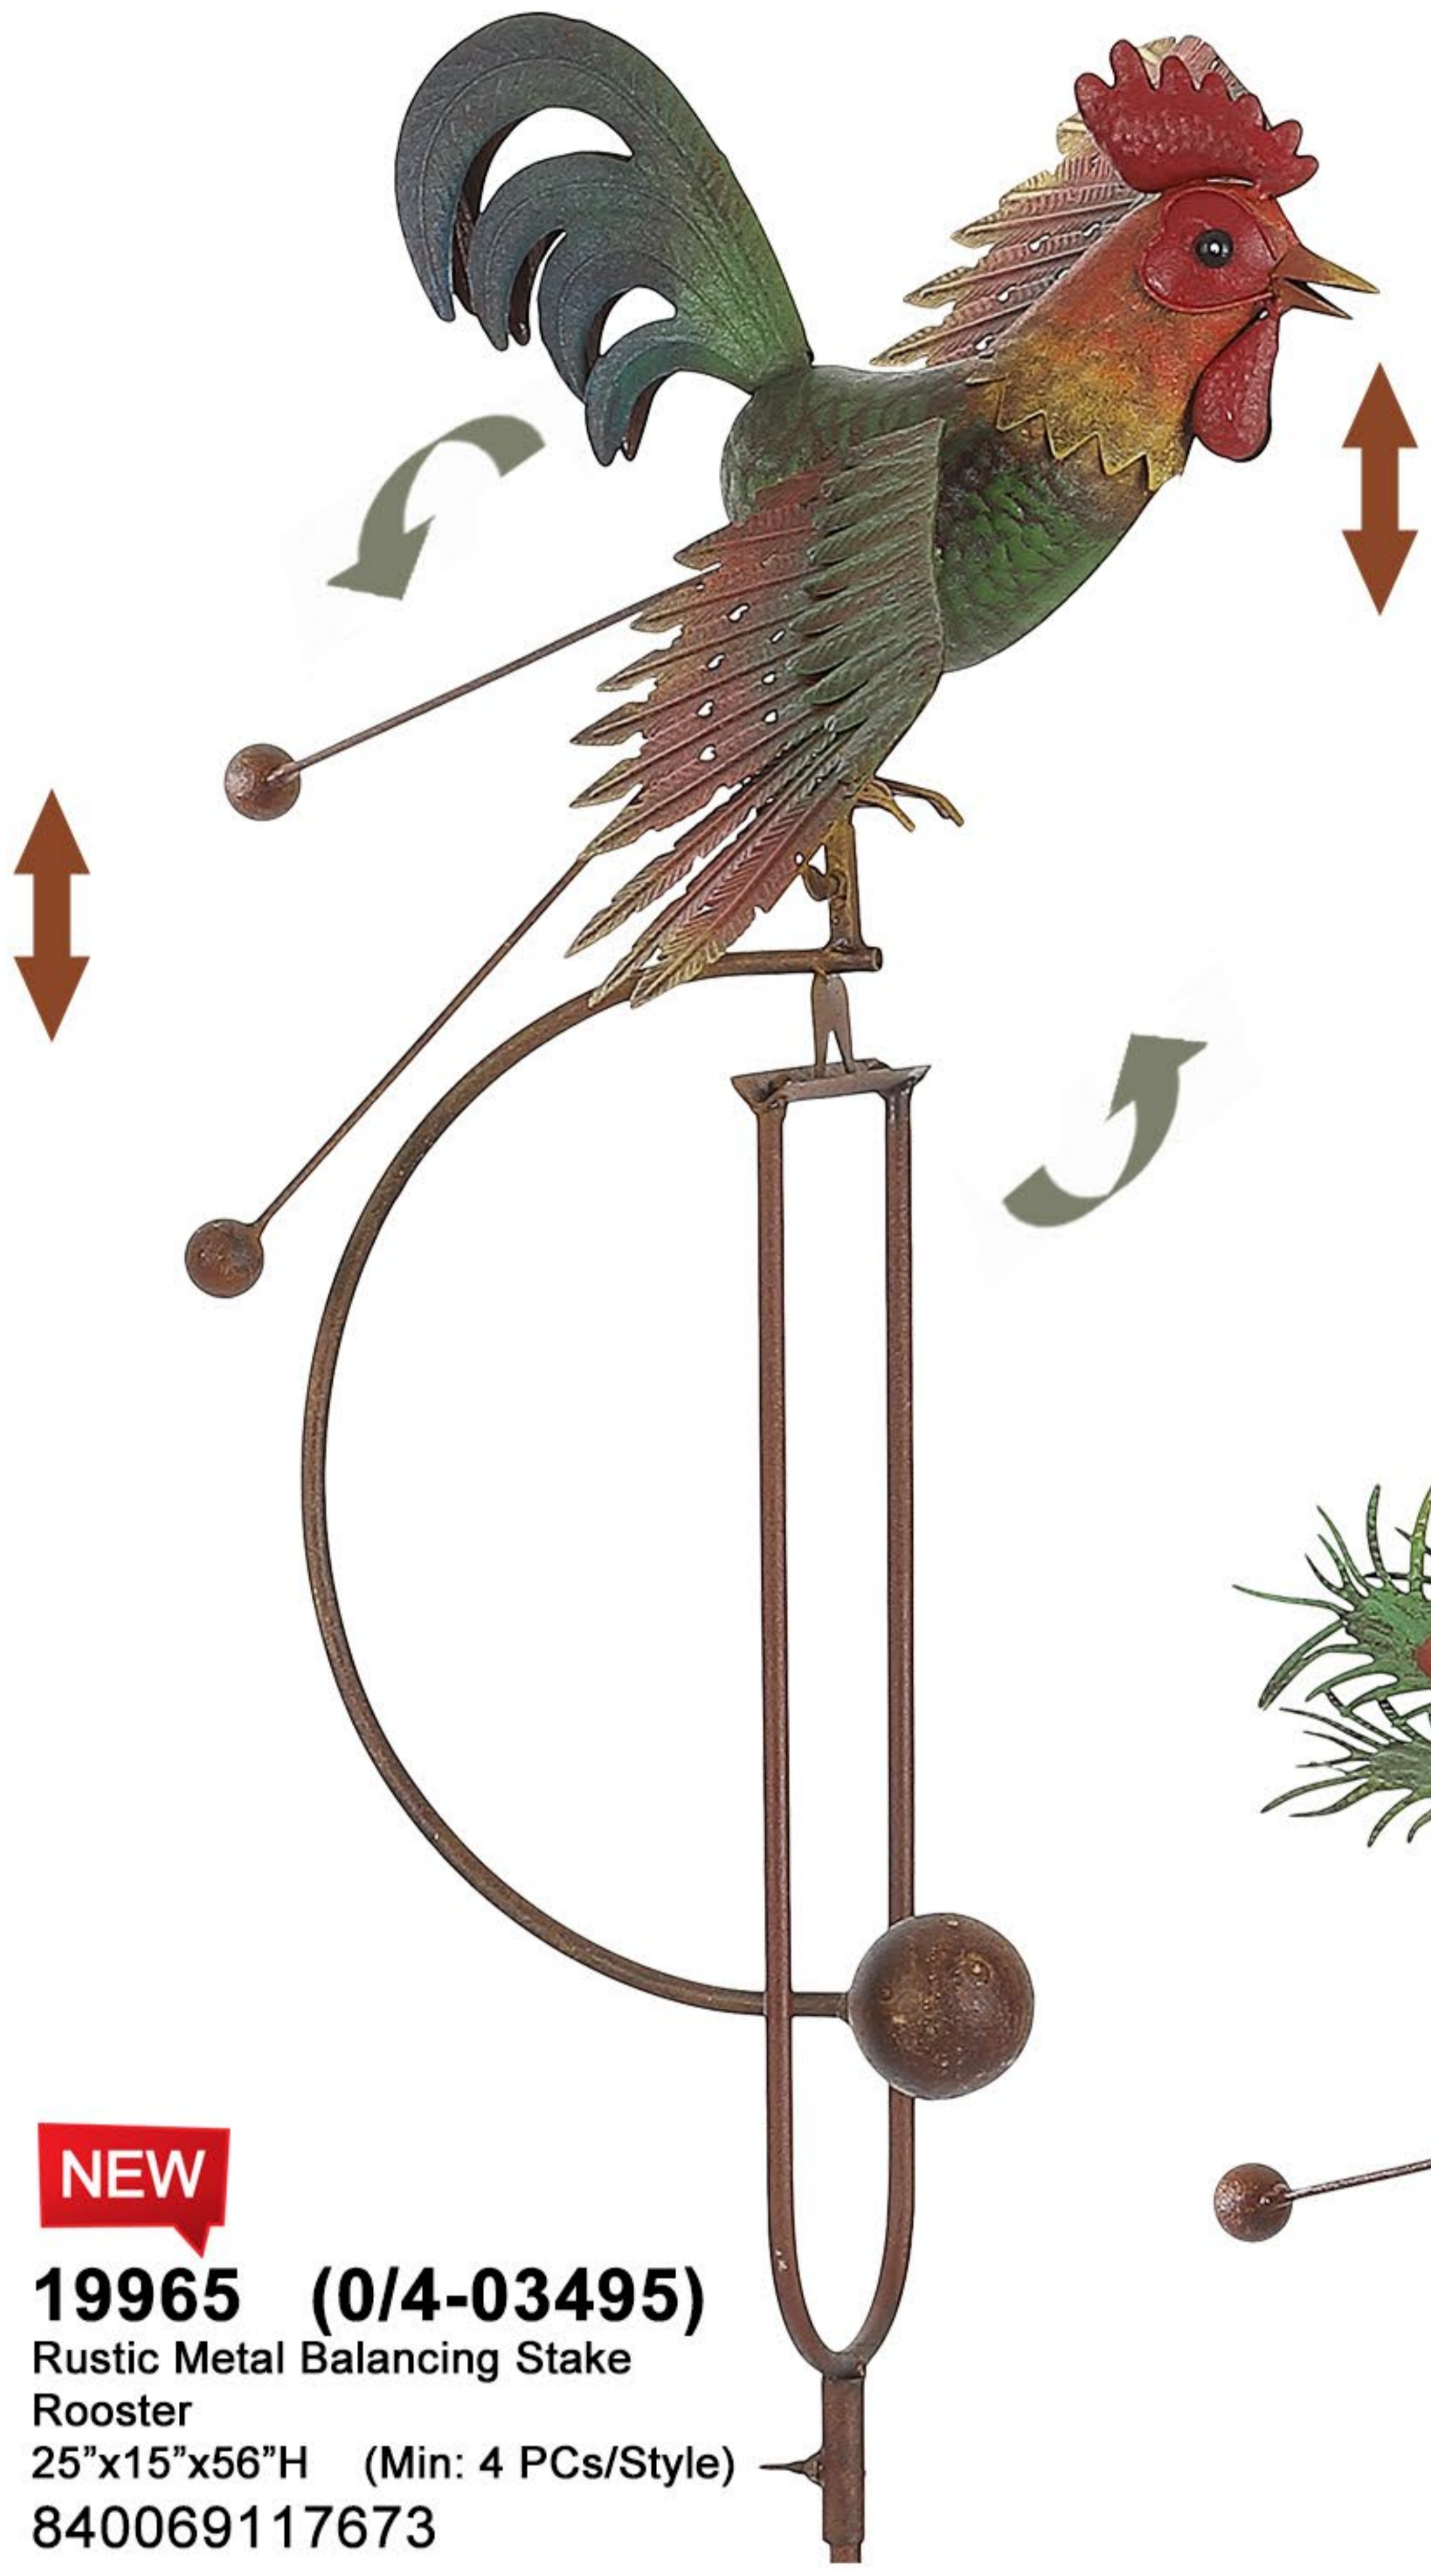

**2-Pronged Sturdy
Ground Fork**

**4-Pronged Sturdy
Ground Fork**

NEW

19962 (0/4-03495)
 Rustic Metal Balancing Stake
 Toucan
 24"x14"x55"H (Min: 4 PCs/Style)
 840069118250

NEW

19965 (0/4-03495)
 Rustic Metal Balancing Stake
 Rooster
 25"x15"x56"H (Min: 4 PCs/Style)
 840069117673