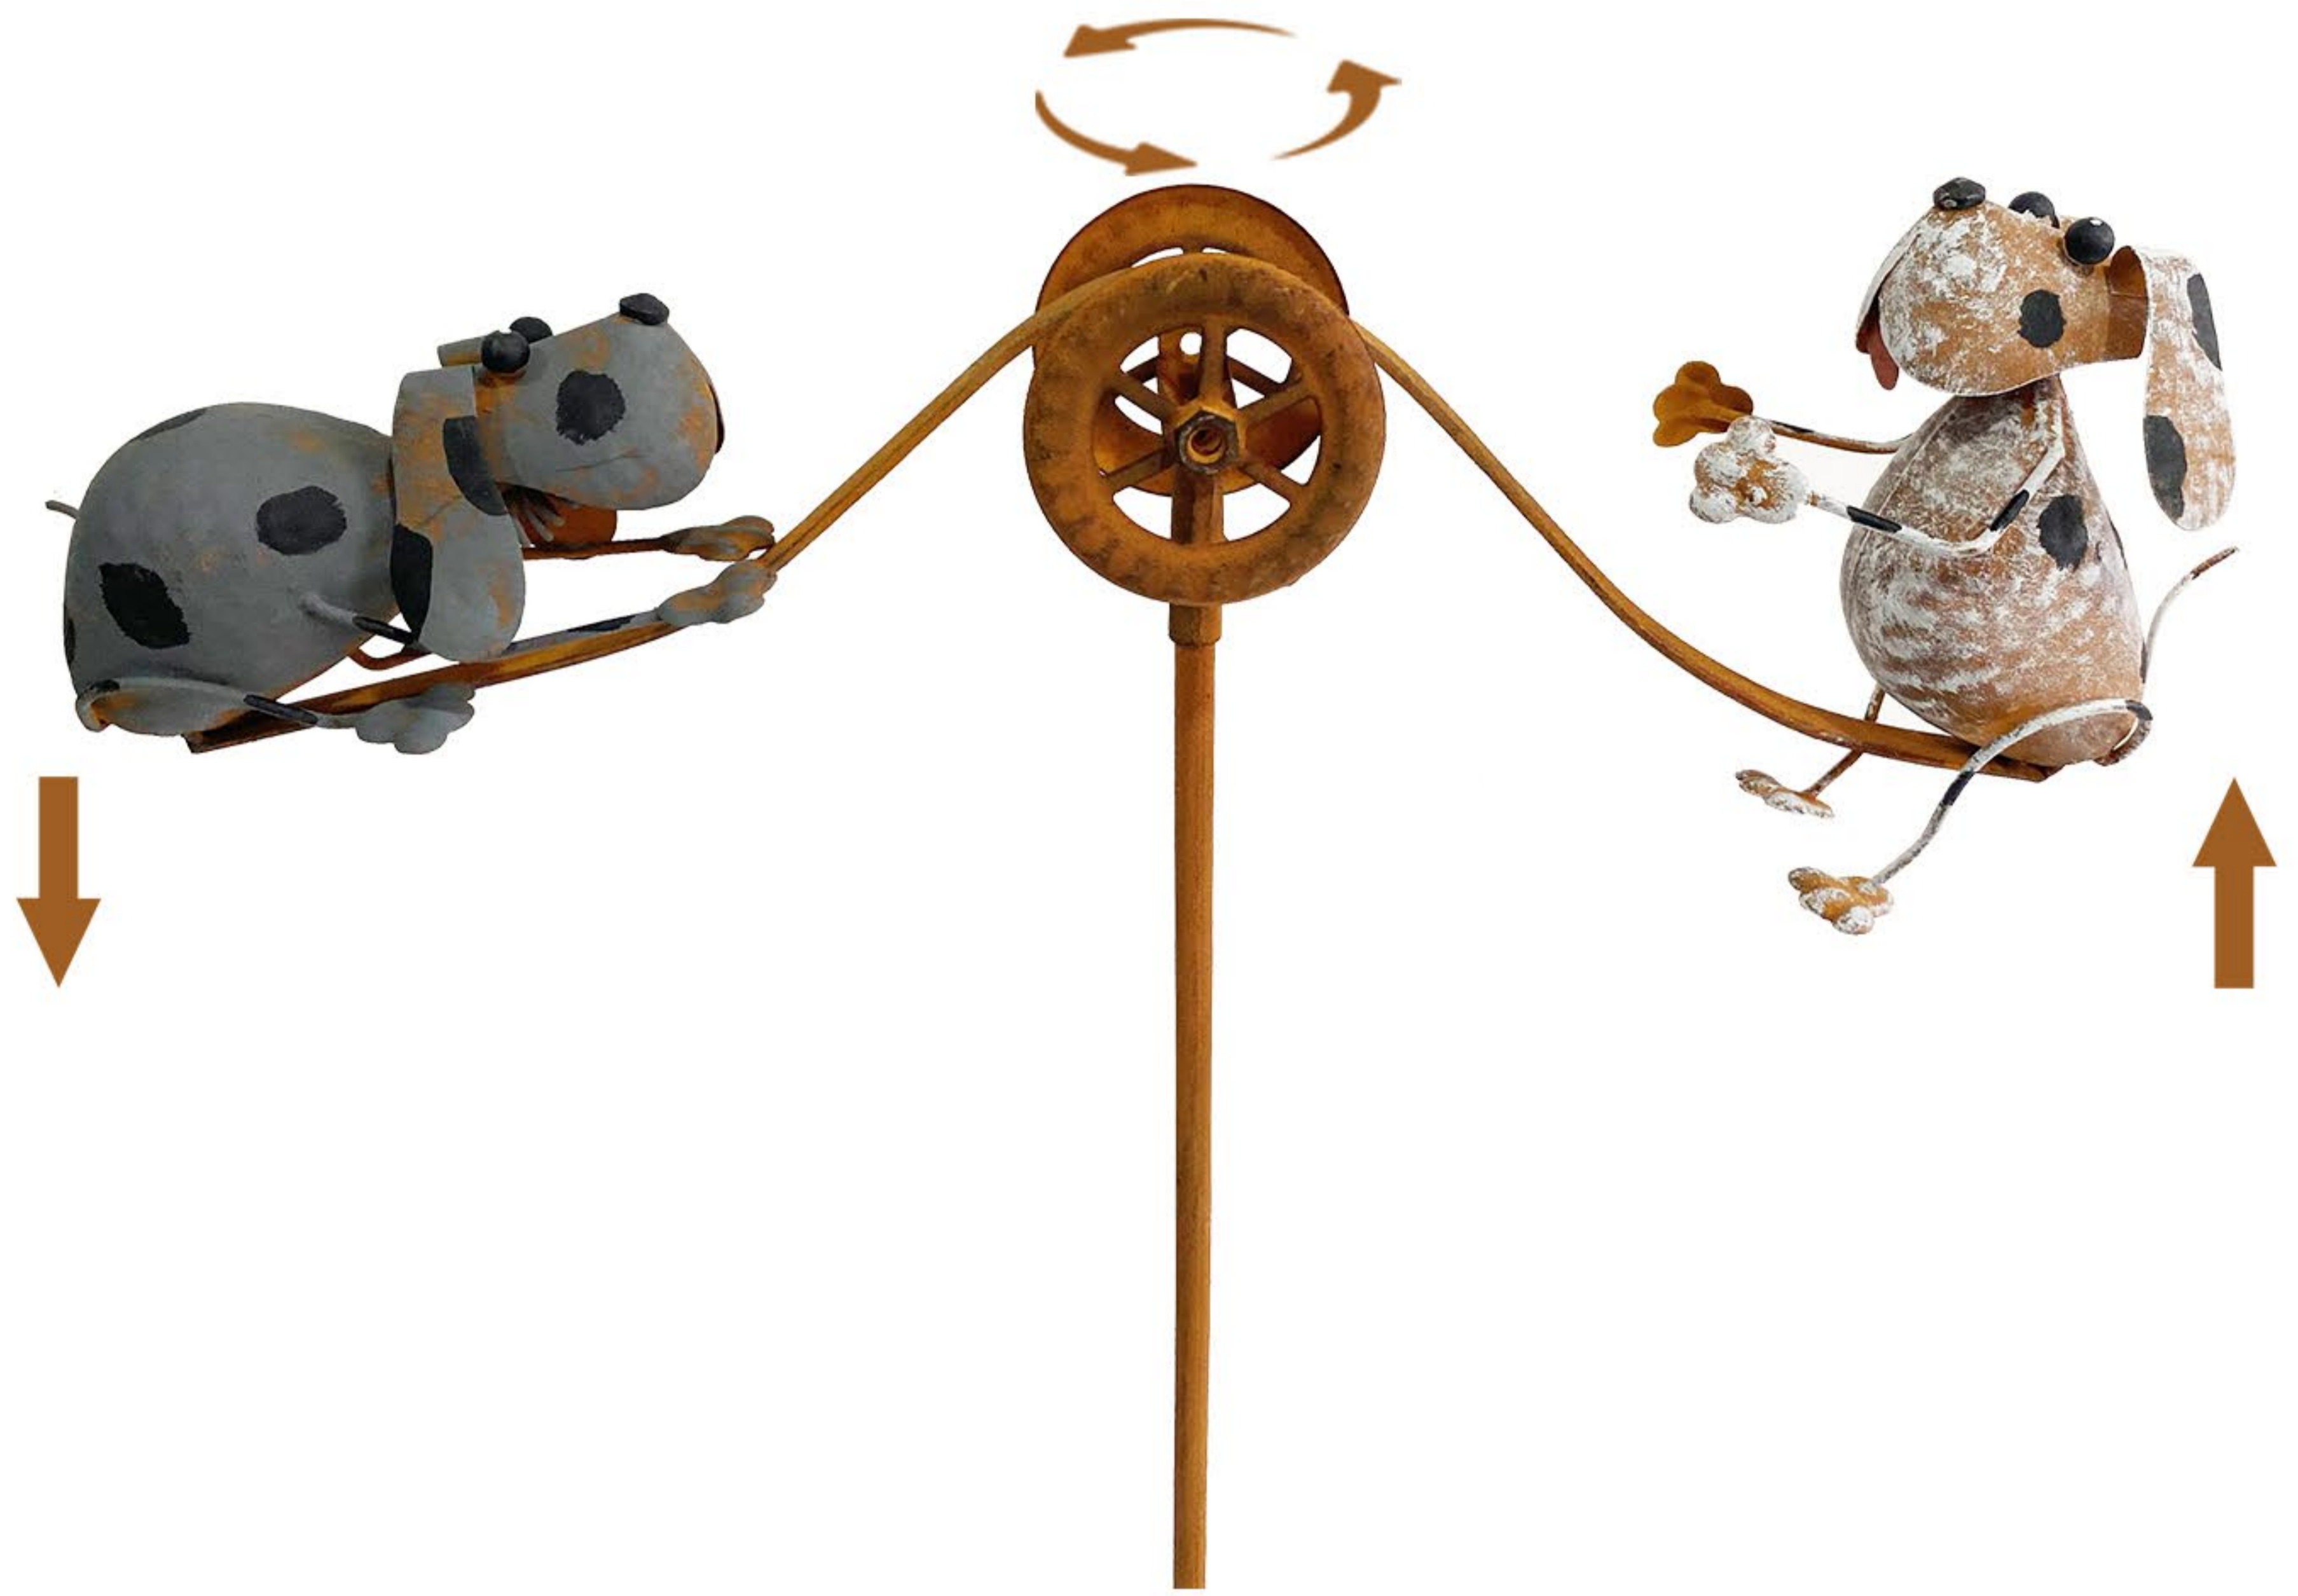

19118 (0/4-02595)
Rustic Metal Balancer on Wheel
Double Owl
21"x5"x45"H (Min: 4 PCs/Style)
840069114405