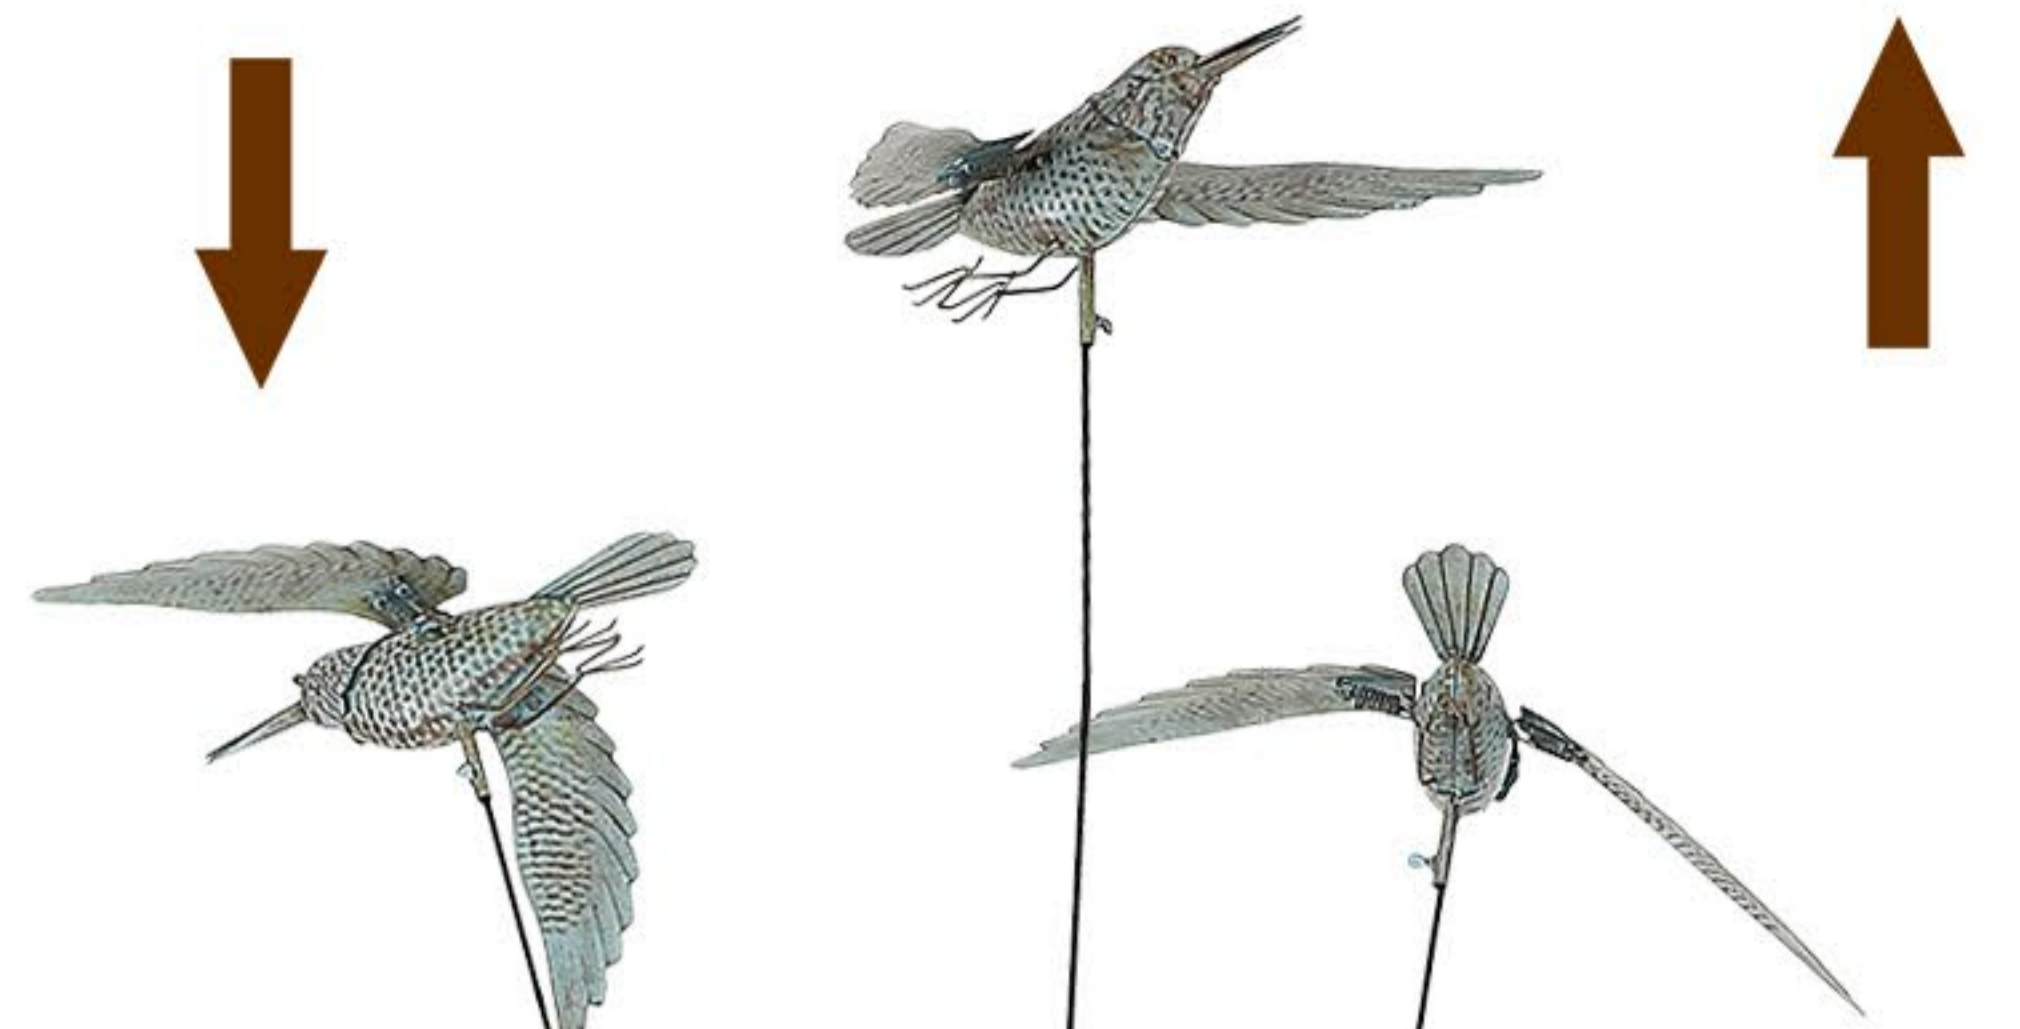

Tall Rustic Metal Three Birds Stakes