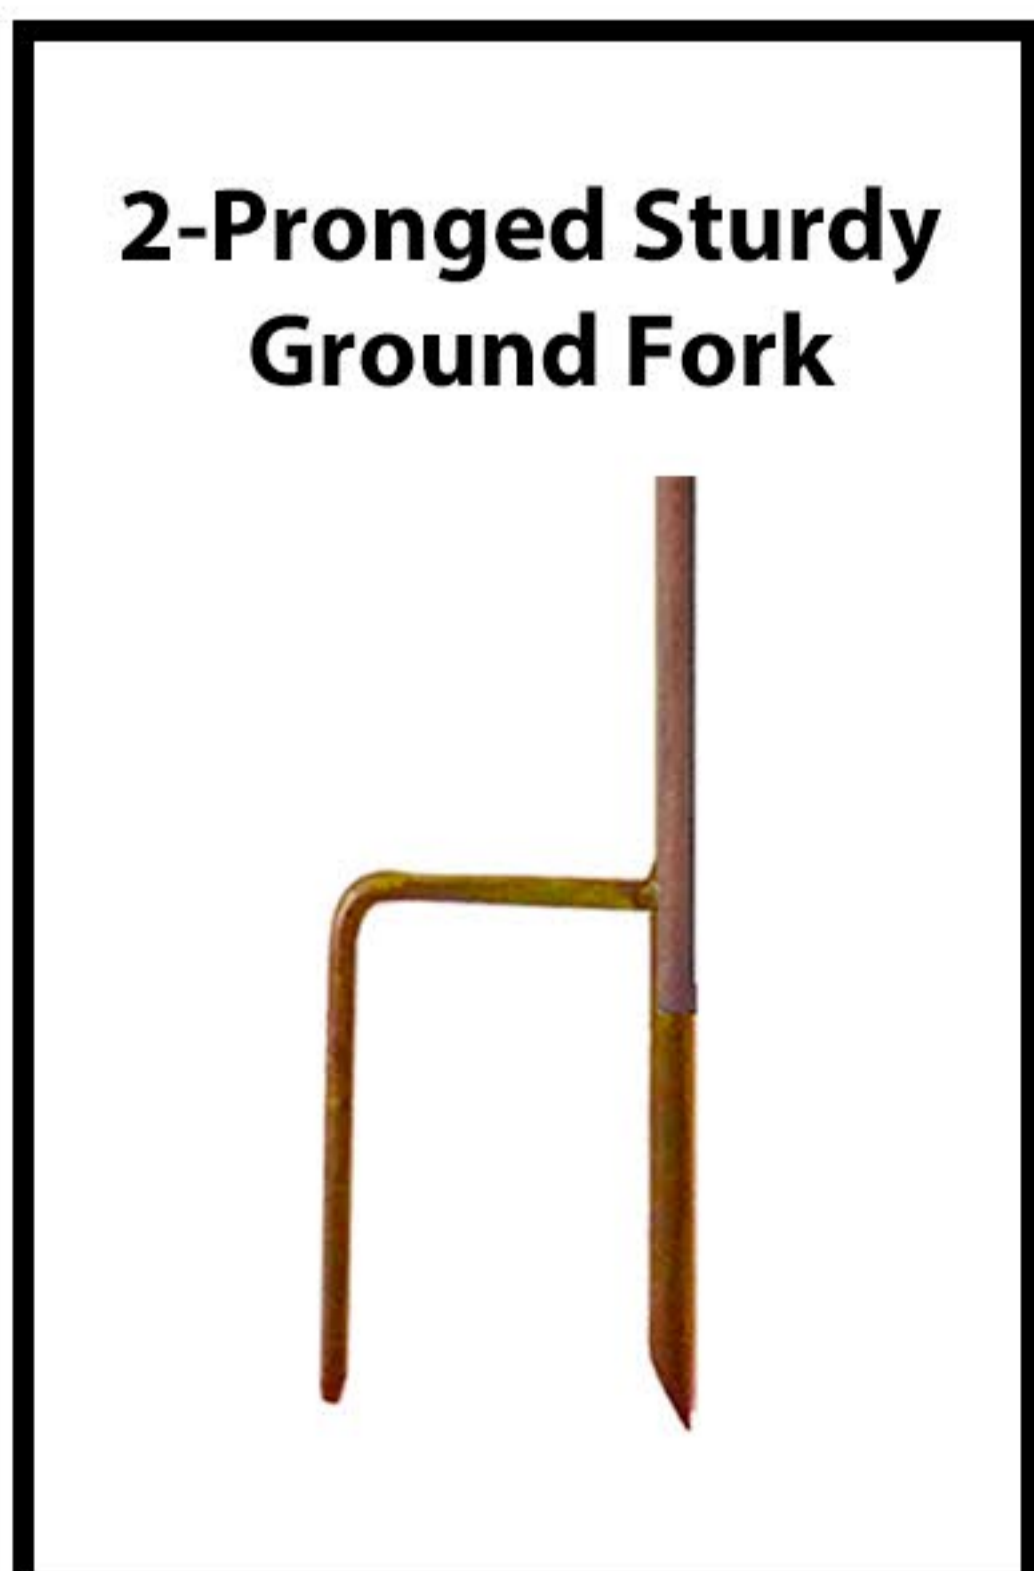

**2-Pronged Sturdy
Ground Fork**