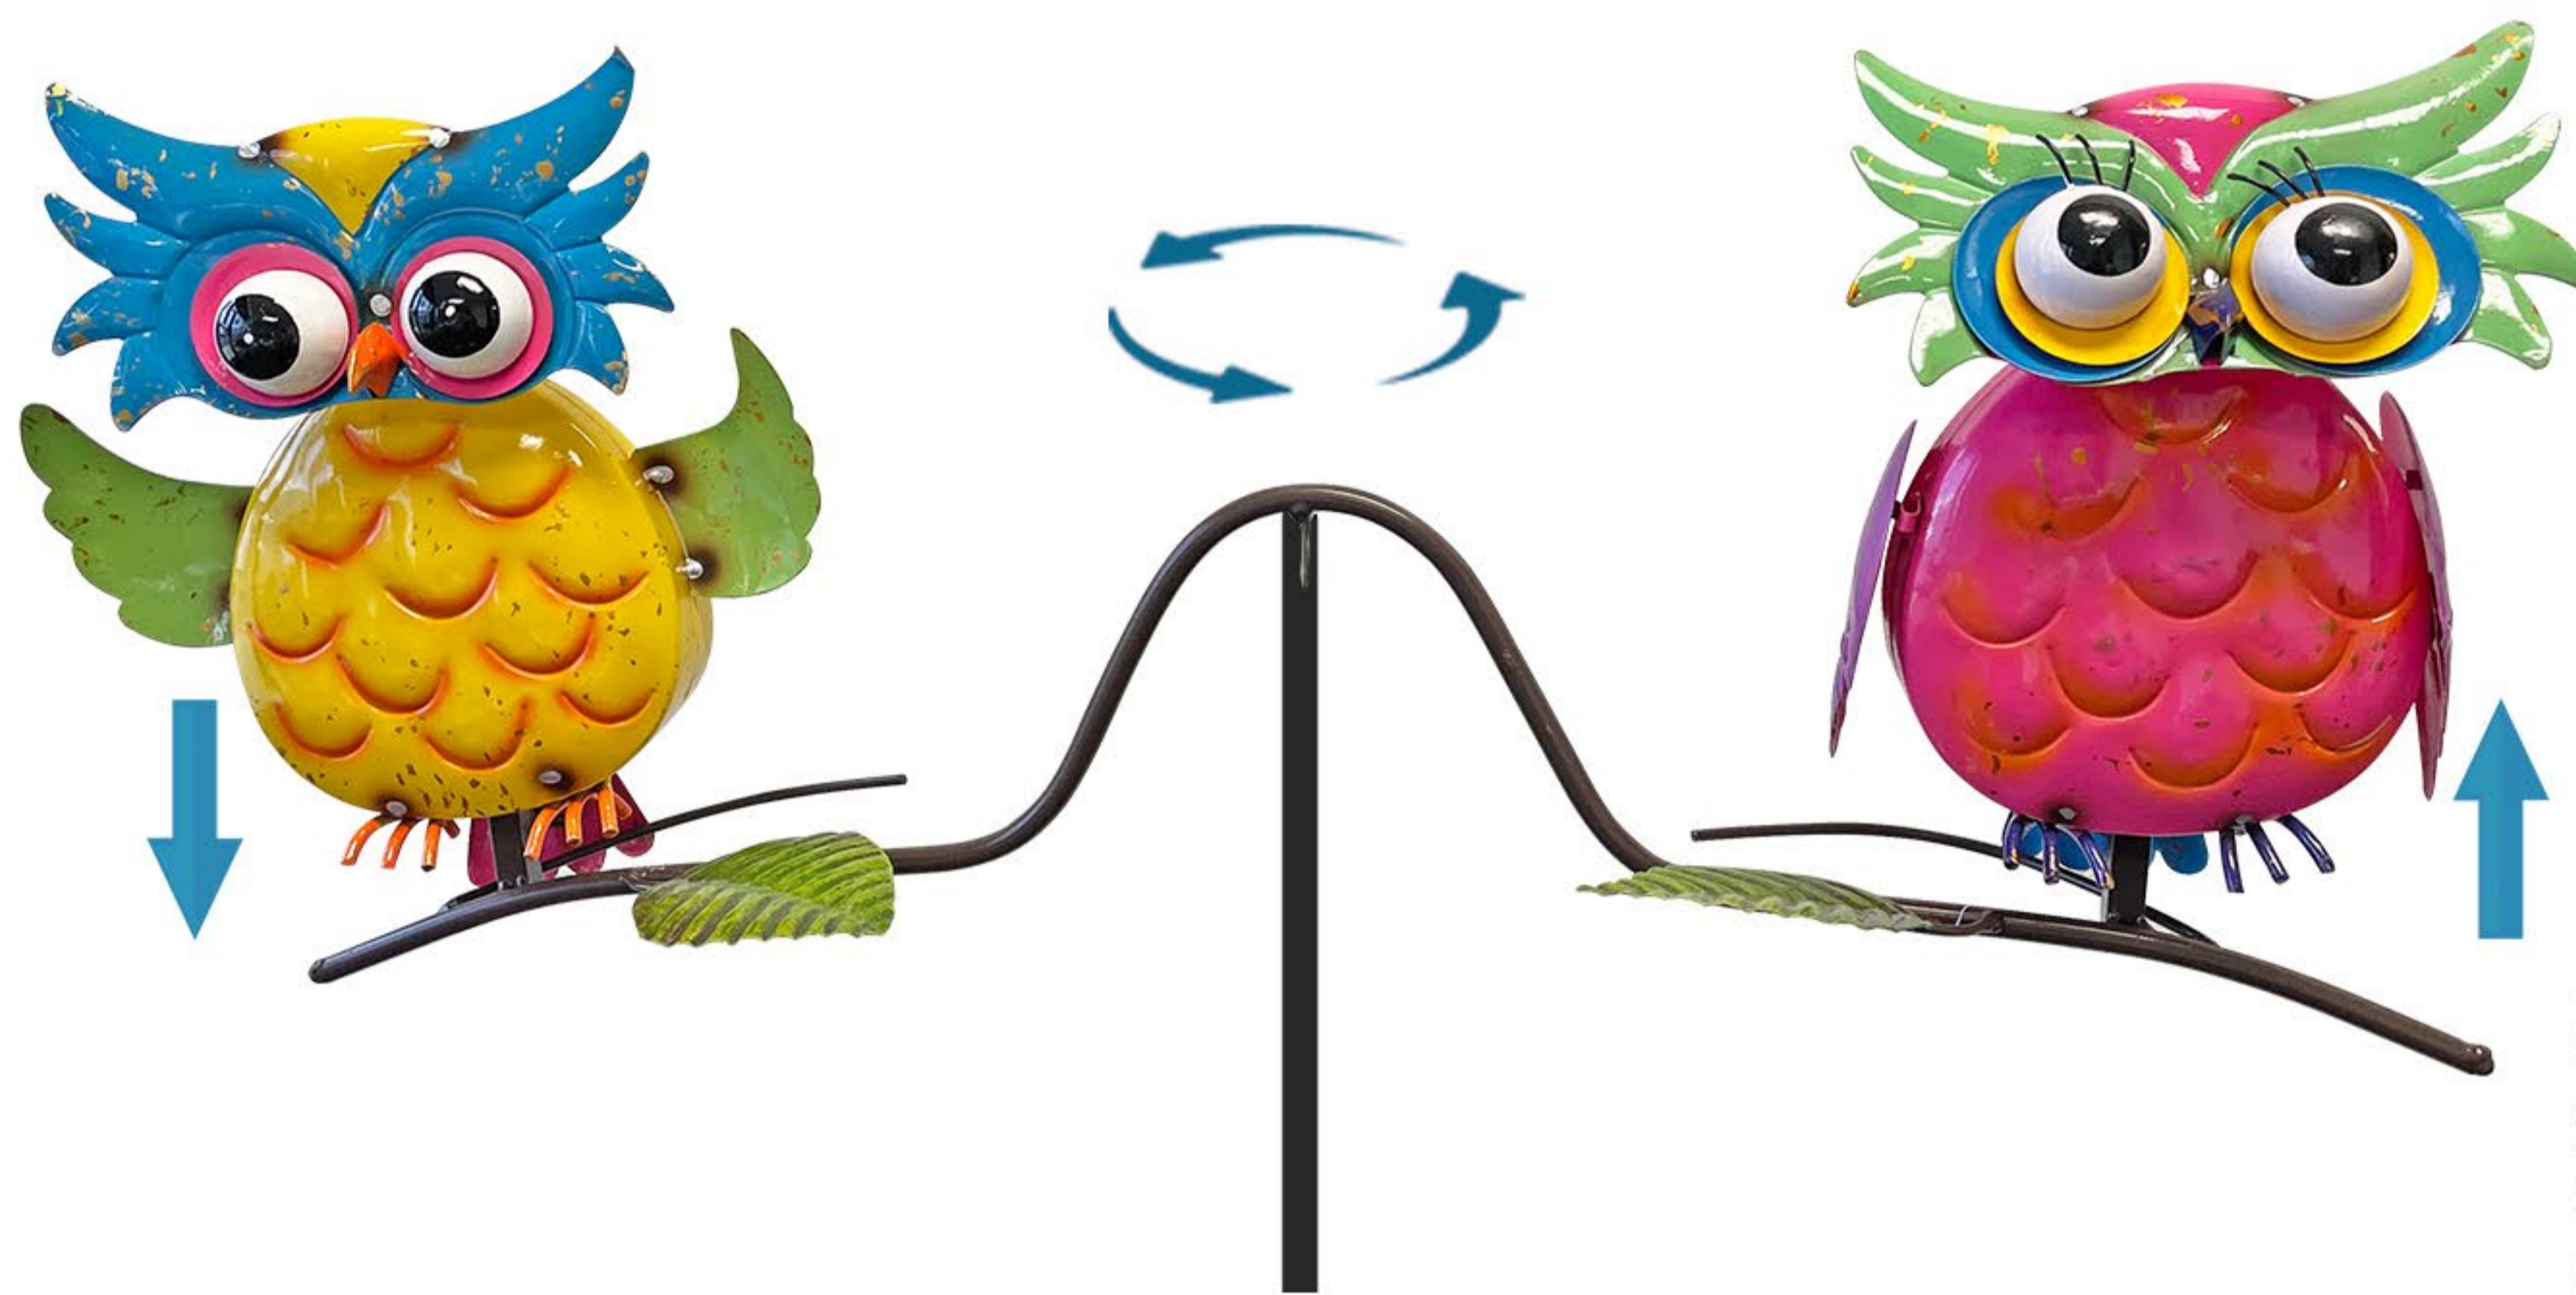

2006 (0/1-03195)
Painted and Enameled Single
Metal Balancer - Two Owls
32"x7"x57"H (Min: 2 PCs/Style)
840069115266