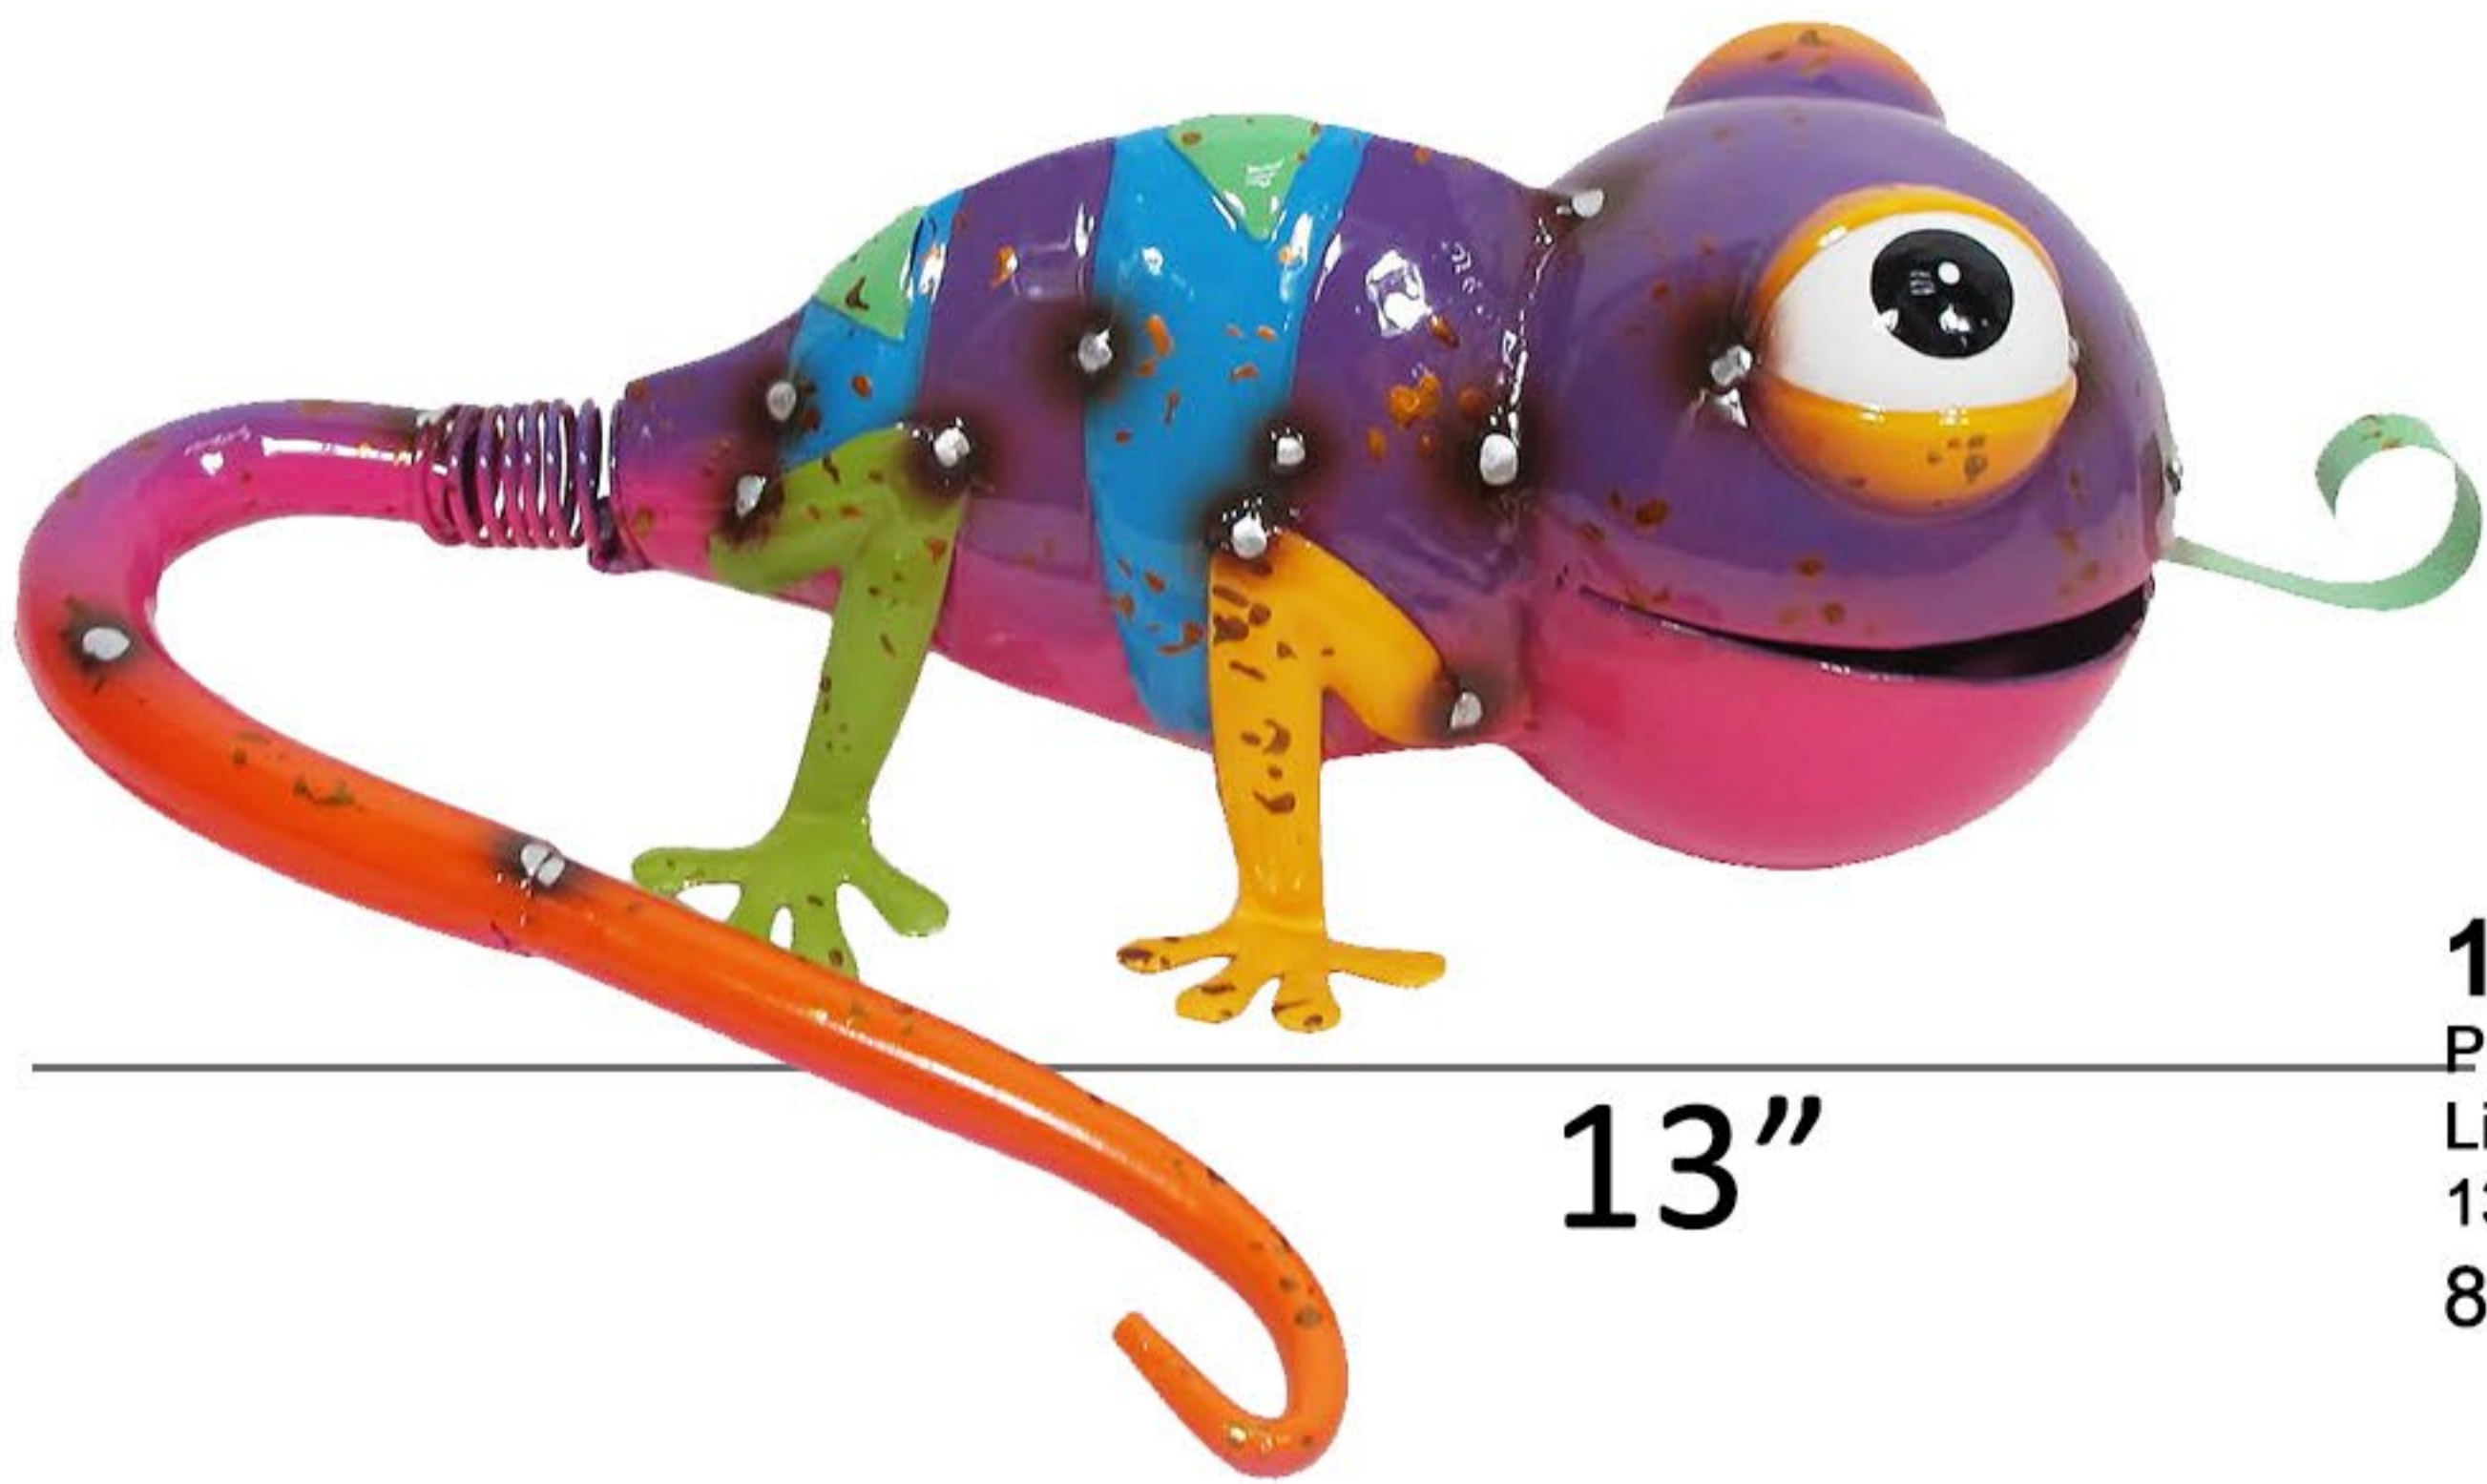

13"

194050A (1/12-01895)
Painted and Enameled Metal
Lizard Statue - Small Purple
13"x9"x5"H (Min: 4 PCs/Style)
840069112302

Comes in 2 different sizes!