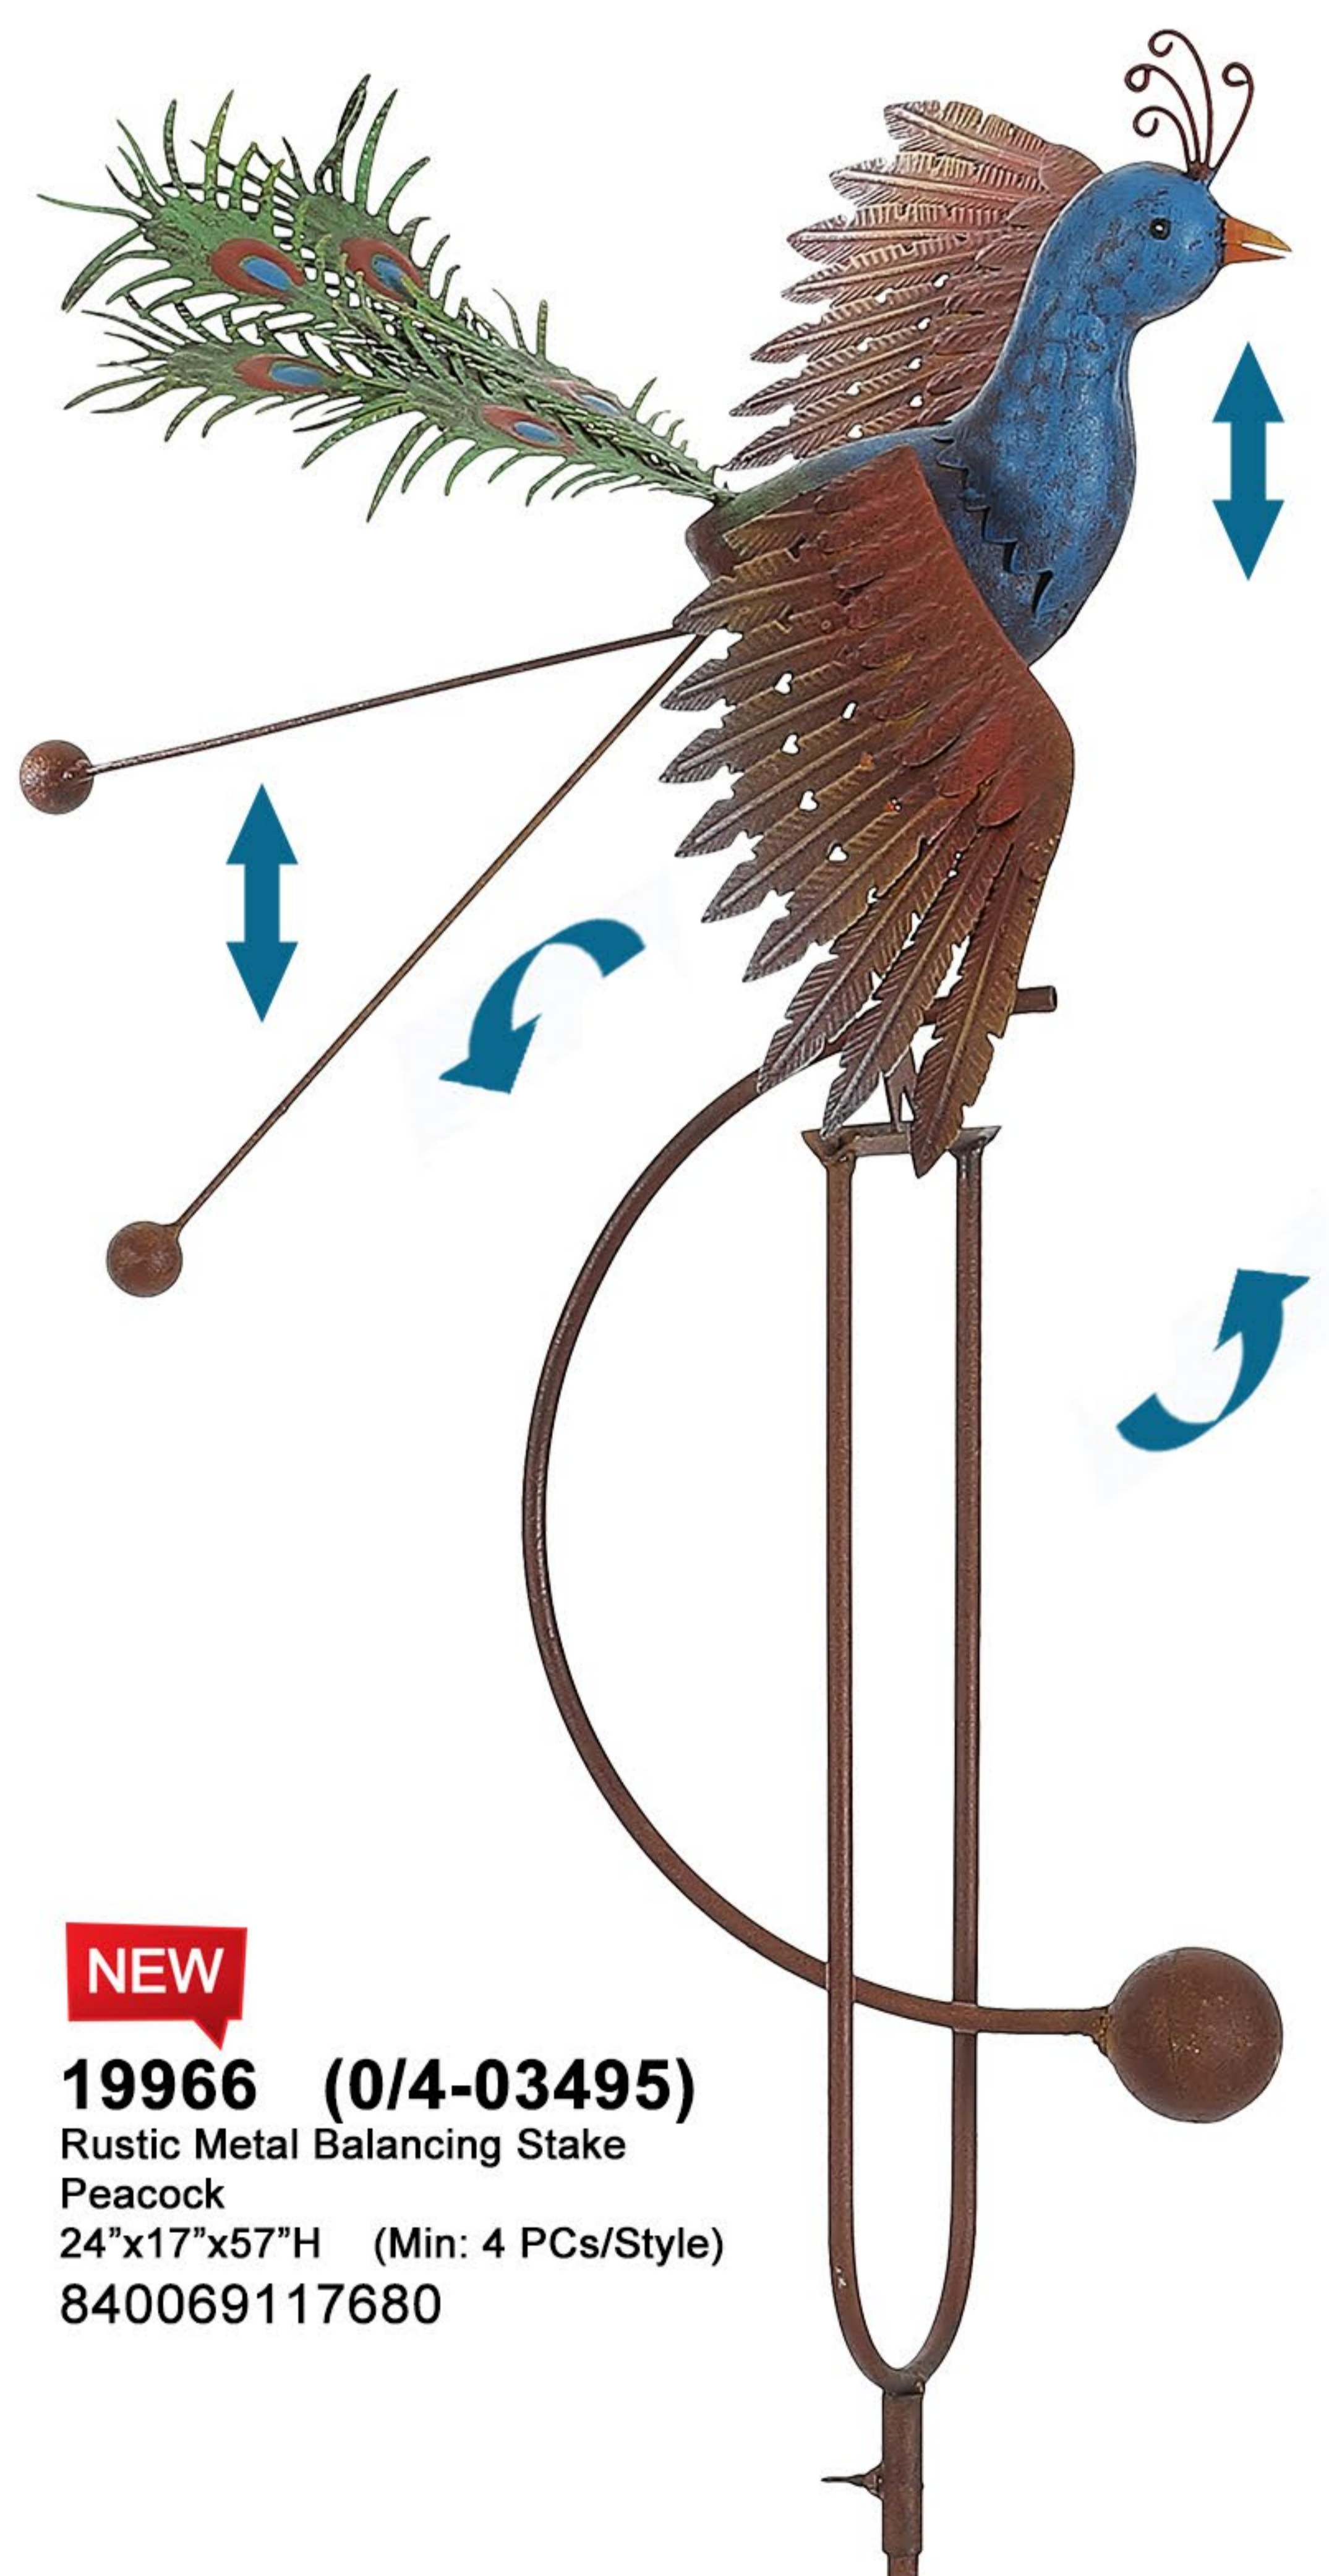

**2-Pronged Sturdy
Ground Fork**

**4-Pronged Sturdy
Ground Fork**

NEW

19962 (0/4-03495)
 Rustic Metal Balancing Stake
 Toucan
 24"x14"x55"H (Min: 4 PCs/Style)
 840069118250

NEW

19965 (0/4-03495)
 Rustic Metal Balancing Stake
 Rooster
 25"x15"x56"H (Min: 4 PCs/Style)
 840069117673