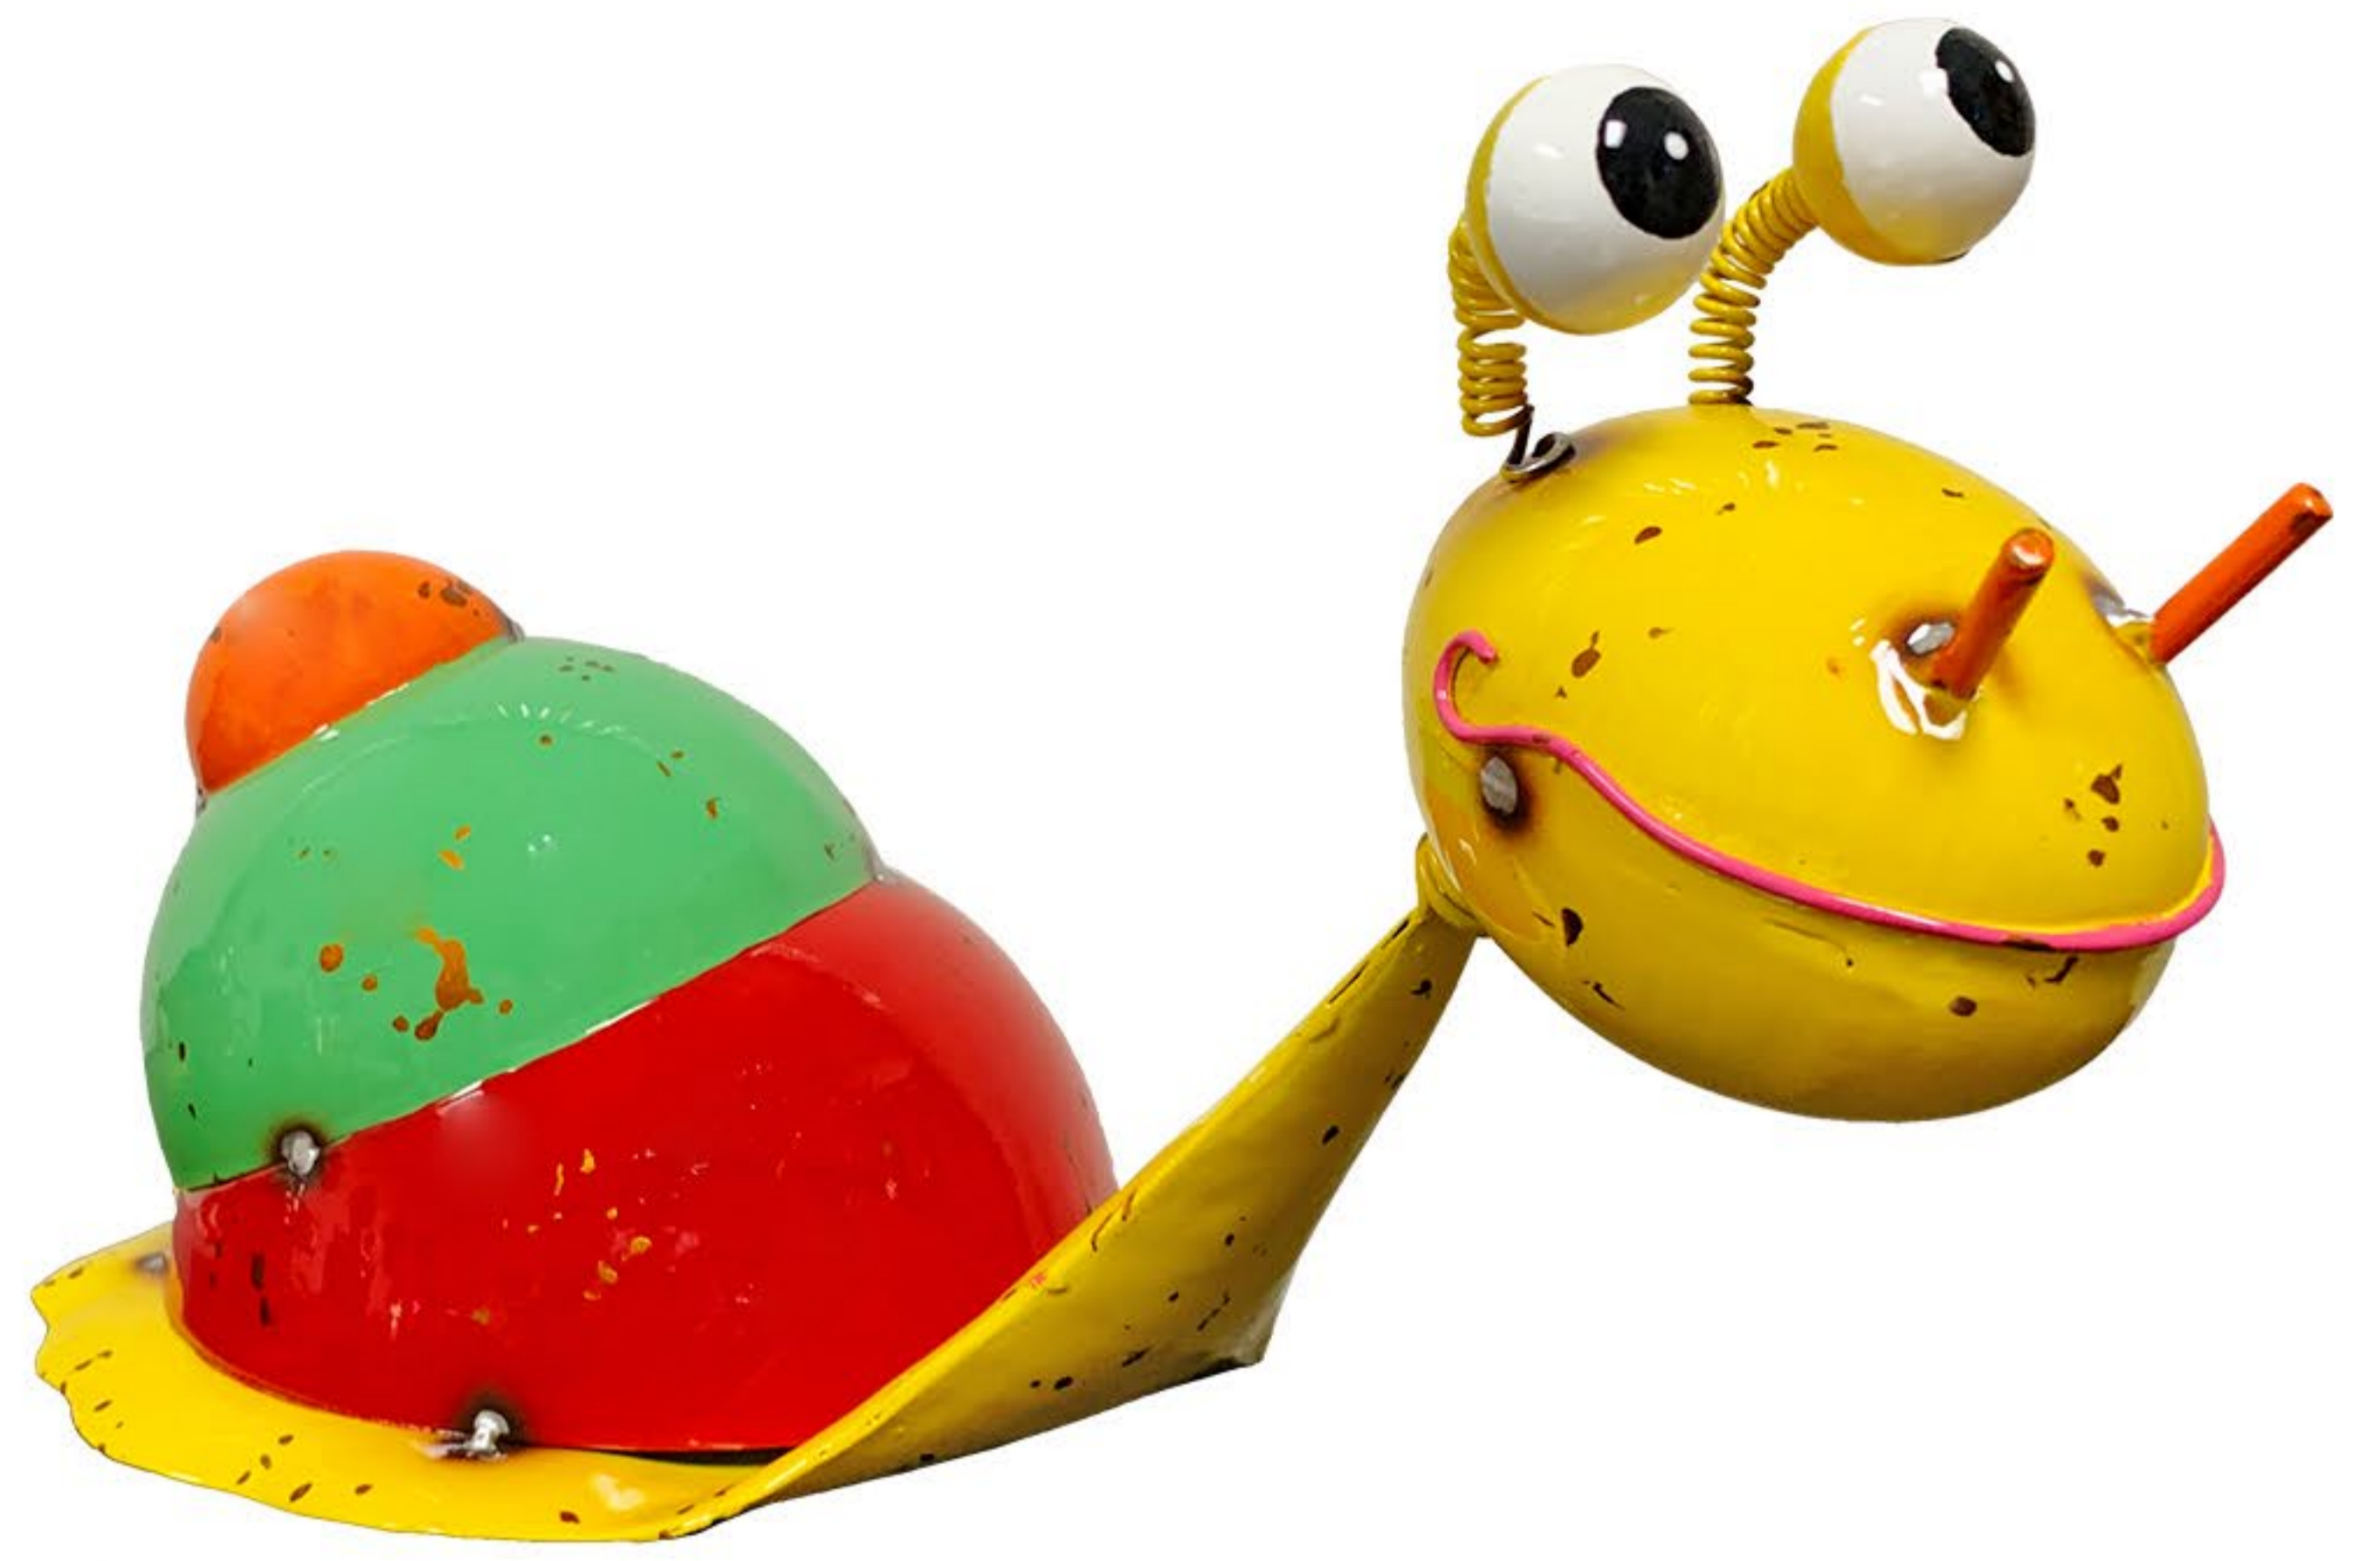

194037B (1/6-01595)
Hand Painted Metal Statue - Yellow Snail
14"x7"x7"H (Min: 4 PCs/Style)
840069112234