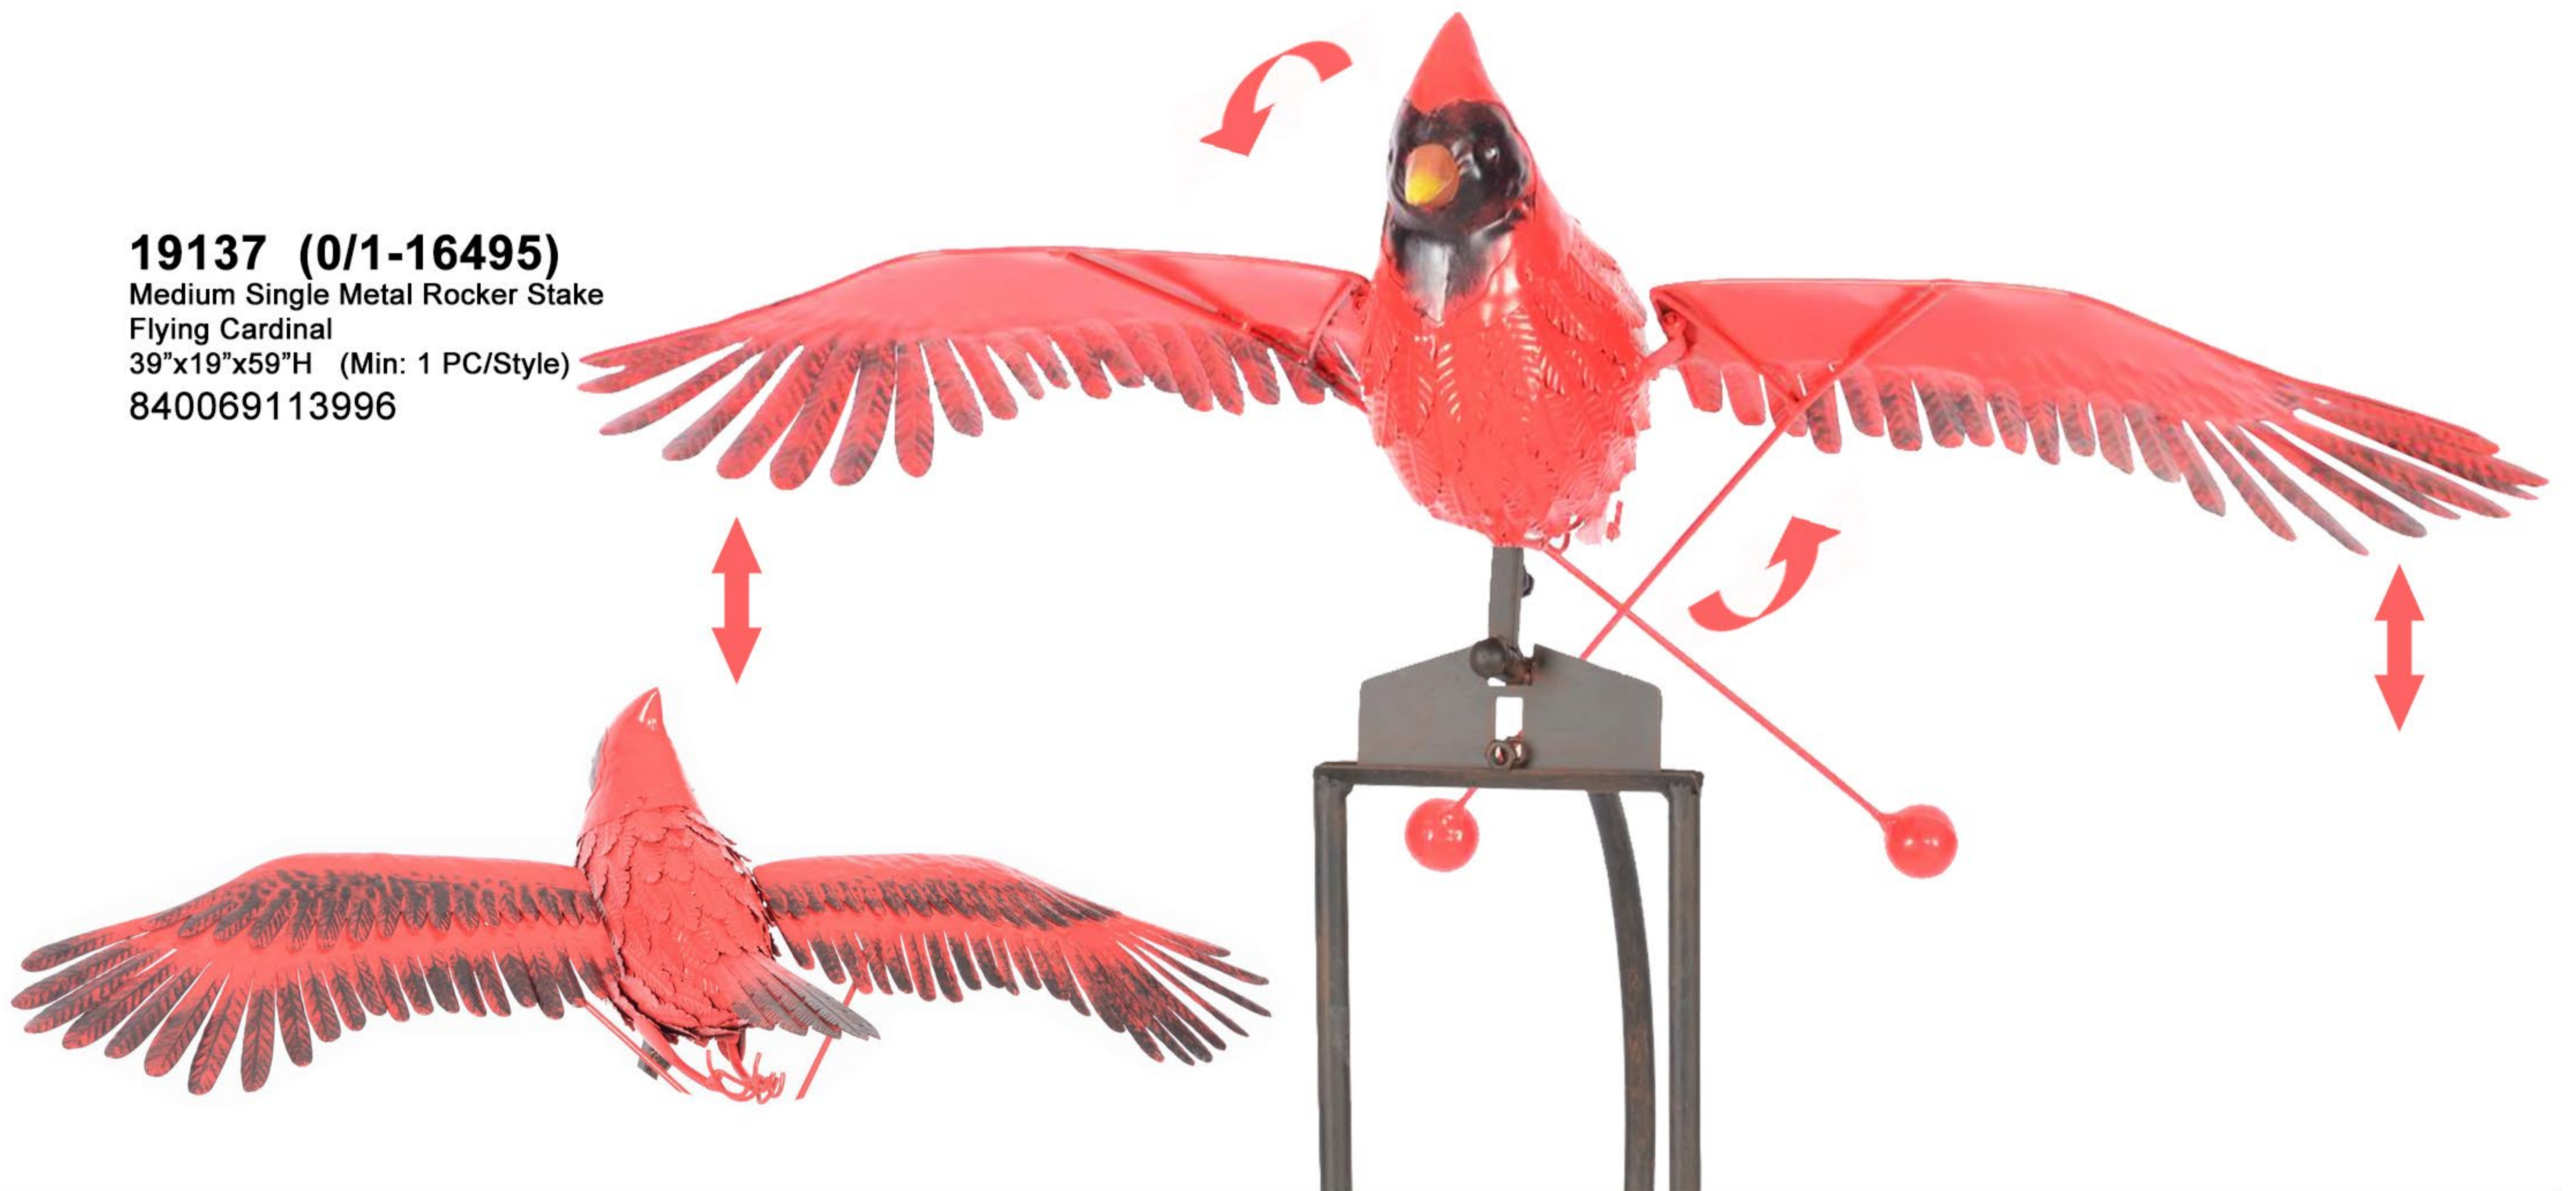

19137 (0/1-16495)
Medium Single Metal Rocker Stake
Flying Cardinal
39"x19"x59"H (Min: 1 PC/Style)
840069113996