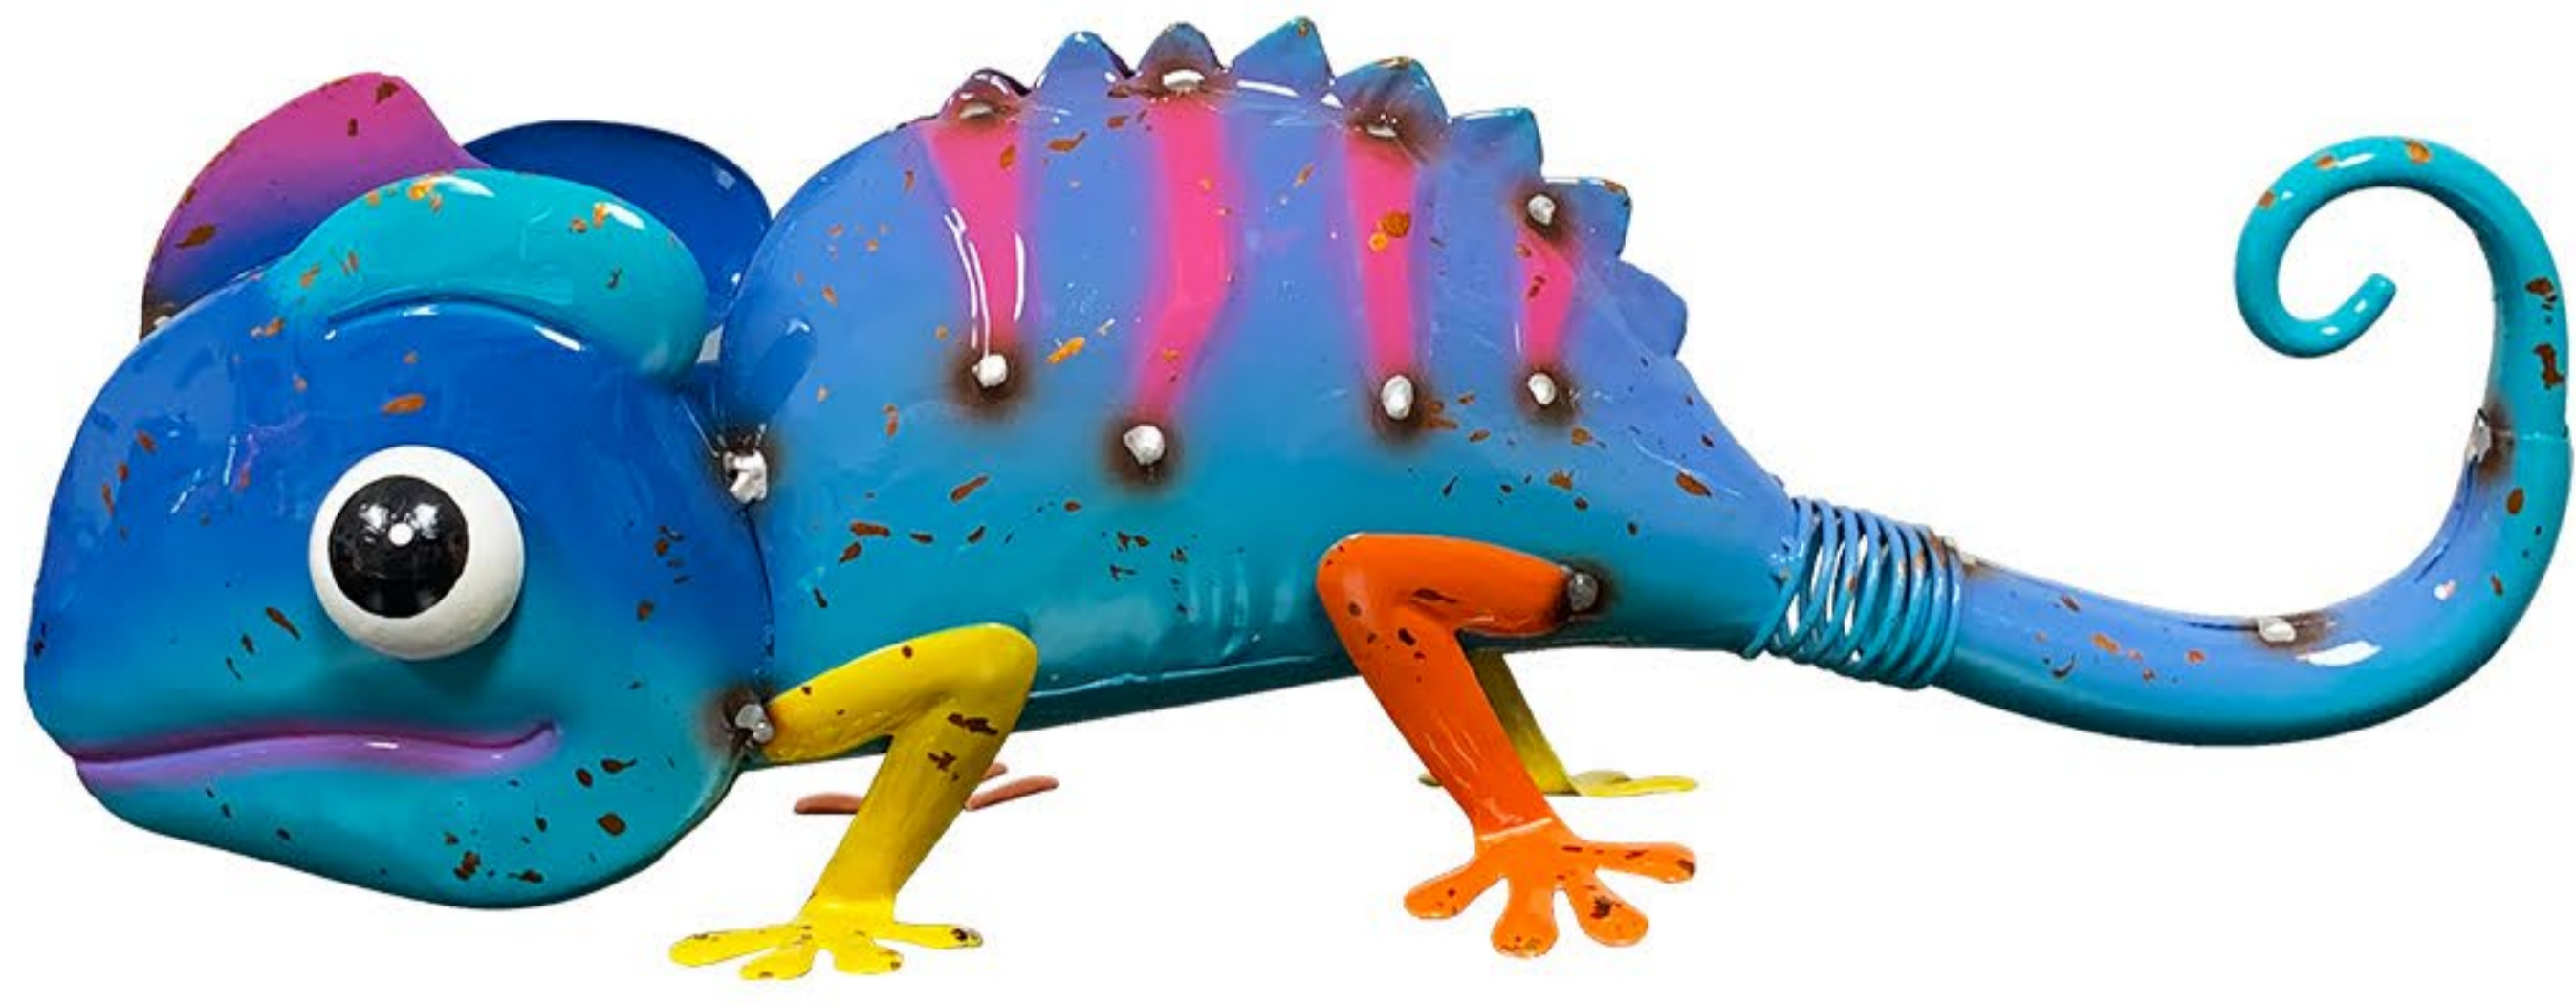

194039A (1/12-01595)
Hand Painted Metal Statue - Orange Head Cat
10"x6"x11"H (Min: 4 PCs/Style)
840069112630

194039B (1/12-01595)
Hand Painted Metal Statue - Blue Head Cat
10"x6"x11"H (Min: 4 PCs/Style)
840069112647