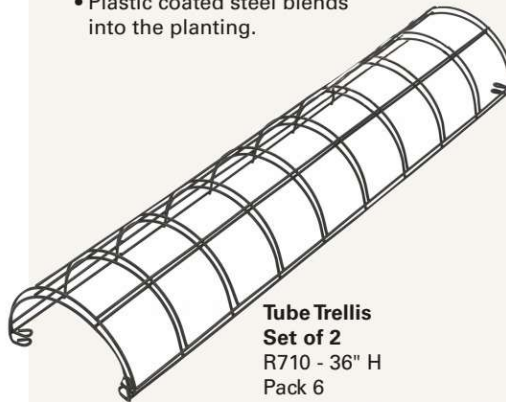

Trellis

TUBE TRELLIS

- Supplied in two semi-circular sections, 36" long x 8" wide.
- Can be used as a 3' high "tube" around a mailbox or deck post, or as a 6" high trellis against a wall.
- Plastic coated steel blends into the planting.

Tube Trellis
Set of 2
R710 - 36" H
Pack 6

745487007103