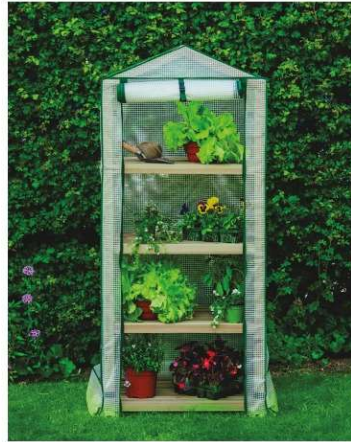

Premium Walk-in Greenhouse

R08768

50" W x 75" D x 78" H / Pack 1

- New style side door.
- Shelving included.
- Large usable space.
- Strong push fit frame - no tools required.

811421039957

Premium 4-Wooden-Tier