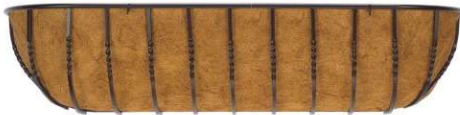

36" Blacksmith Wall Trough With Coco Liner

R968
36" W x 7" H x 7" D / Pack 3

745487009688