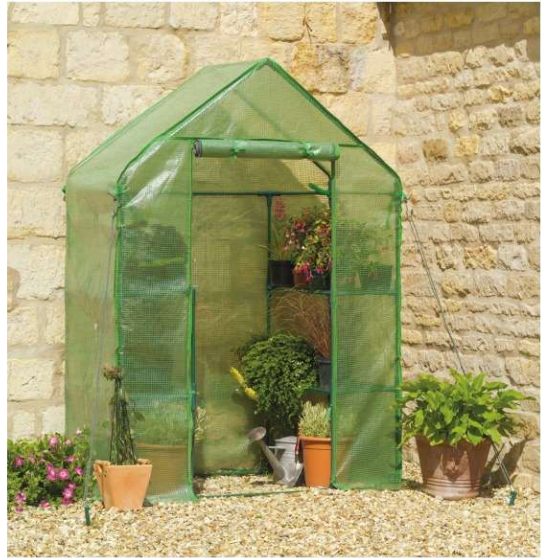

Premium Tomato Greenhouse
 R08792
 39" W x 15.9" D x 58.7" H
 Pack 1

 811421038912

Compact Walk-In Greenhouse With 4 Shelves
 7620
 4' 8" W x 2' 5" D x 6' 5" H
 Pack 1

- Ideal for limited spaces.
- Strong tubular steel frame with heavy-duty reinforced cover.
- Simple push-fit assembly without tools.
- Roll-up zipped doors.
- Includes wall fixing rings and guy ropes for stability.