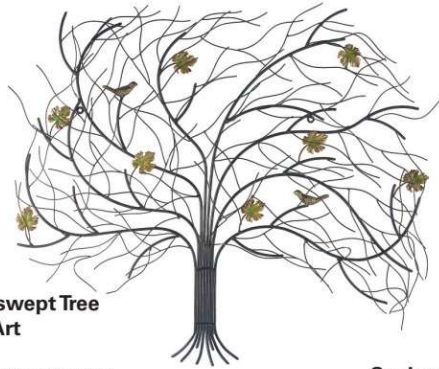

Seahorse Wall Art

Windswept Tree Wall Art

8425
29.5" W x 24.5" H
Pack 2

745487084258