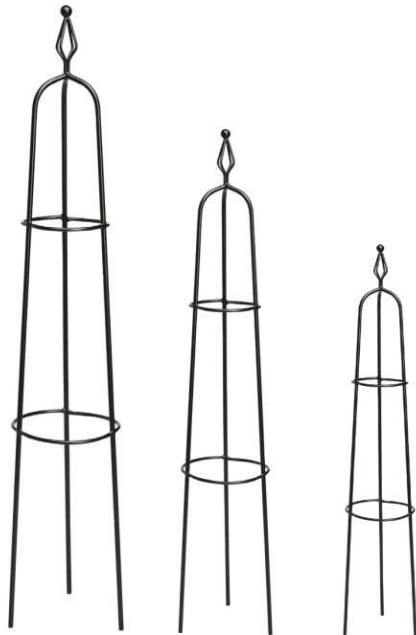

Decorative Easy Garden Obelisk
 R07701
 75" H x 13" Dia.
 Pack 6

 814567029653

Botanical Easy Obelisk
 R07703
 71" H x 14" W x 14" D
 Pack 4

 814567029660

GARDEN SPINNERS

- More than 5' tall with large 20" diameter spinning heads.
- Stunning garden accents.
- "H" bases provide stability when pushed into the earth.
- Easily spins with the wind.
- Durable metal construction with powder-coated finishes.