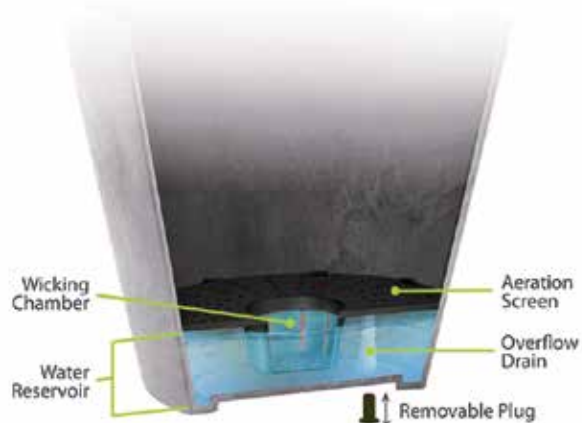

WATER-MINDER™ RESERVOIR

ARTSTONE PLANTER FEATURES:

- Keeps plants hydrated with its sub-irrigated Water-Minder™ reservoir*
- Removable plug allows for use both indoors and outdoors without a saucer or tray
- Footed bottom provides airflow
- Made with BPA-free, recycled** materials
- UV-stabilized and frost-resistant
- One-year limited warranty