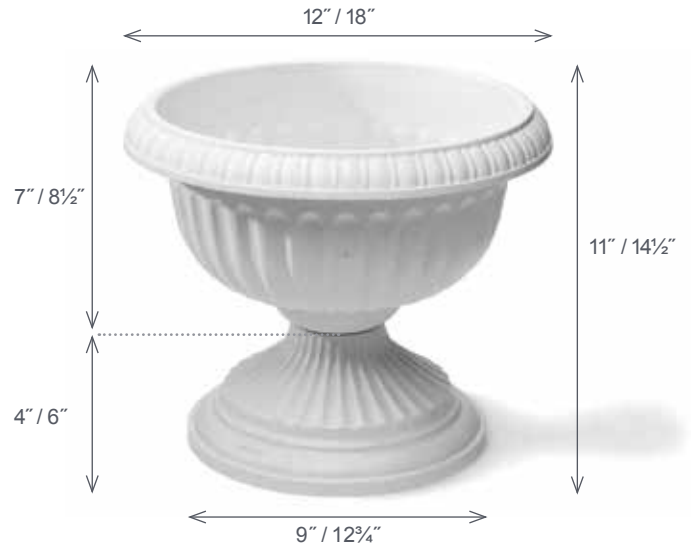

GRECIAN URNS

WITH ITS ELEGANT DETAIL, THE GRECIAN URN FEATURES TWO-PIECE CONSTRUCTION WITH DRILL-OUT DRAIN HOLES IN UV-STABLE RESIN.