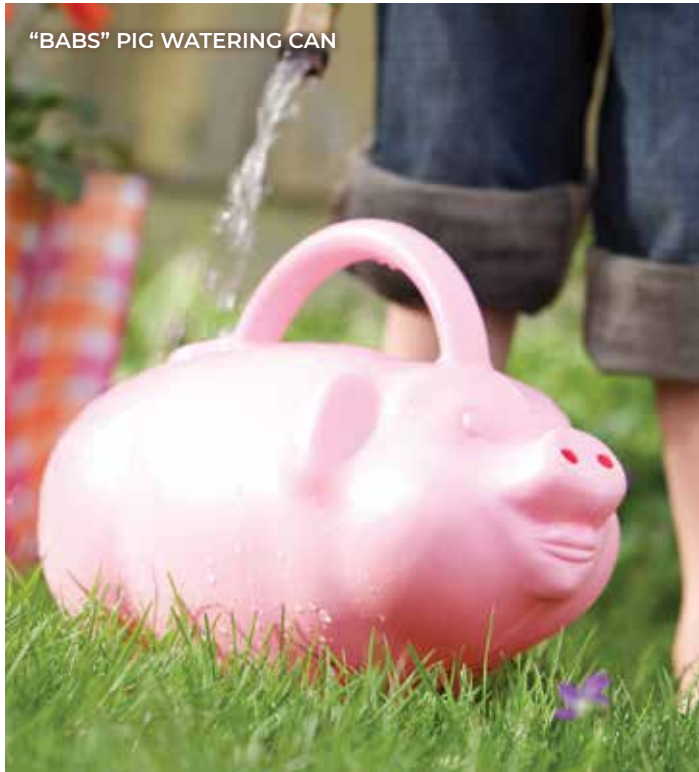

CHARACTER WATERING CANS

CHARACTER CANS ARE WHIMSICAL AND ENJOYED BY CHILDREN AND ADULTS ALIKE!

ITEM #	CAPACITY	CASE	COLOR
30500	1½ GAL.	10	PINK