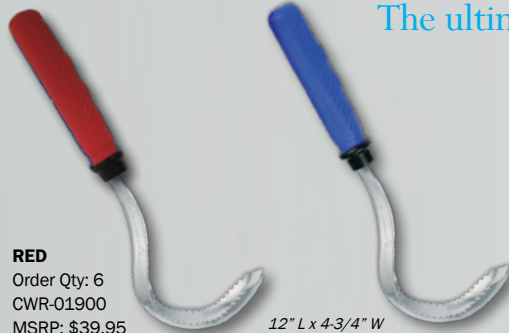

Culti-Weeders™

The ultimate hand cultivators

RED
Order Qty: 6
CWR-01900
MSRP: $39.95

12" L x 4-3/4" W

BLUE
Order Qty: 6
CW-01900
MSRP: $39.95

**Mix or
Match
Colors**

- 16 gauge heavy duty stainless steel blade
- Handle made out of recycled material
- Serrated edges cut through roots
- Pulls up both weeds and bulbs with a split-tip end
- Great for the vegetable garden
- Easily loosens soil
- Scrapes away surface weeds