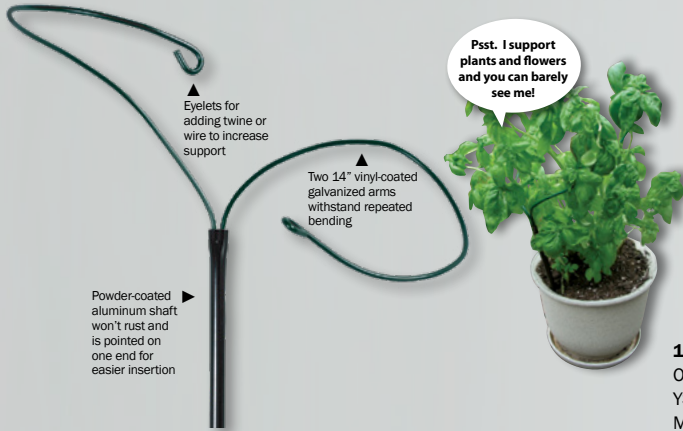

Case Pack Qty: 6
IWTARP-02000
MSRP: \$43.95

LEAF TARP

In-Line Handles

Hook and Loop Fasteners

Opened: 1/2" H x 54" W x 55" L

- 1 Set includes 1 large and 1 medium Pop-Up Bag with a convenient carrying/storage case
- Tough 600D polyester exterior with reinforced hard PE plastic bottom
- Removable zippered drawstring lid
- Convenient side pocket with hook & loop closure to store removable lid and other items
- Drain holes in bottom to prevent water from pooling
- Patented spring pops bag up when ready to use
- Quick connector clips for easy collapsing and storage
- Padded shoulder strap included
- Large Pop-Up Bag has extra strong spring to keep bag open for heavier items

Order Qty: 1 case
(1 case has 4 sets)
POPB-03300
MSRP: \$66.95

POP-UP BAGS

English Y-Stakes®

Simple yet effective plant supporting solutions

Bend the arms...

to keep plants out of walkways...

or to circle bushy plants.