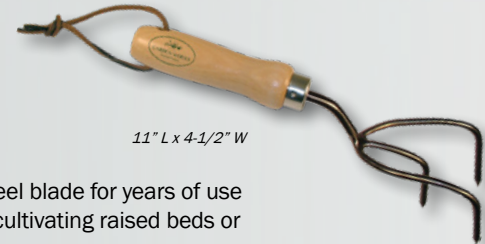

Case Pack Qty: 6
SSC-01700
MSRP: \$35.95

11-1/2" L x 3" W

Potting Scoop™ Classic

- 18 gauge premium stainless steel blade
- 20% smaller blade than our Soil Scoops
- Solid birch handle
- Ideal for limited working areas
- Built-in seed dispensers
- Serrated edges cut through roots
- Digging holes
- Weeding
- Making seed furrows
- Edges easily cut open potting soil bags
- Transferring soil
- Great for carving pumpkins
- Use to clean BBQ grill grates and lift charcoal
- Clean up after pets

Case Pack Qty: 6
PS-01600
MSRP: \$33.95

10-1/2" L x 2-1/2" W

Classic Tools™

Heirloom Collection

LONG NECK WEEDER™

14-3/4" L x 1-1/4" W

- Premium stainless steel blade for years of use
- Effectively removes dandelion, thistle, ragweed, and other tap-rooted weeds
- The V-shaped head removes the roots underground, preventing further growth

Case Pack Qty: 6
HTLNW-01400
MSRP: \$28.95

CLAW CULTIVATOR™

11" L x 4-1/2" W

- Premium stainless steel blade for years of use
- Short handle makes cultivating raised beds or borders less difficult
- Effectively tills and aerates hard, compacted soil