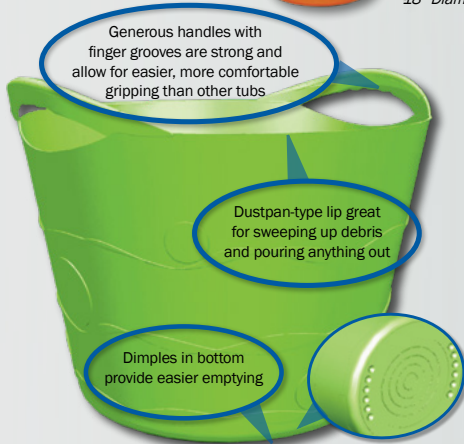

EARTH'S MOST MULTI-USE BUCKET

3.5 GALLON

Order Qty: 6
MSRP: \$18.95
12" Diameter x 9" H

7 GALLON

Order Qty: 6
MSRP: \$21.95
16" Diameter x 11" H

11 GALLON

Order Qty: 12
MSRP: \$24.95
18" Diameter x 13" H

- UV stabilized polyethylene material
- Handles rated for 225 lbs.
- Frost resistant
- Flexible
- 10 eye-catching colors
- Comes in 3 sizes: 3.5-gallon, 7-gallon, or 11-gallon