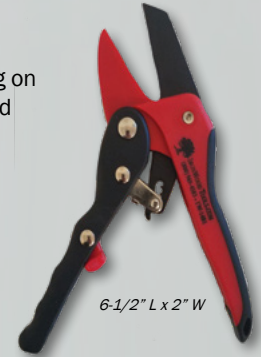

6-1/2" L x 2" W

Case Pack Qty: 6
IW1401-01700
MSRP: $35.95

7" QUICK RELEASE BYPASS PRUNER

- Hardened and tempered high carbon steel replaceable blades
- Lightweight aluminum handles with ergonomic grips
- Squeeze handles to activate quick-release lock