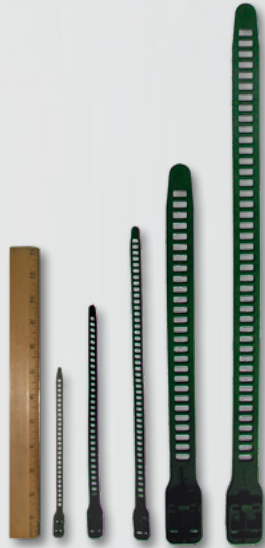

JUTE TWINE HOLDER (twine not included)

Case Pack Qty: 6
JTHOLD-00800
MSRP: \$16.95

JUTE TWINE HOLDER WITH BUILT-IN CUTTER

(twine not included)
6-1/2" H x 4-19/32" D

Softbinders™

8 inches
Order Qty: 6 Packs
SB1-00550
MSRP: \$11.95

10-7/16 inches
Order Qty: 6 Packs
SB3-00650
MSRP: \$13.95

13 inches
Order Qty: 6 Packs
SB4-00750
MSRP: \$15.95

16-1/2 inches
Order Qty: 6 Packs
SB5-00650
MSRP: \$13.95

22-1/2 inches
Order Qty: 6 Packs
SB6-00850
MSRP: \$17.95