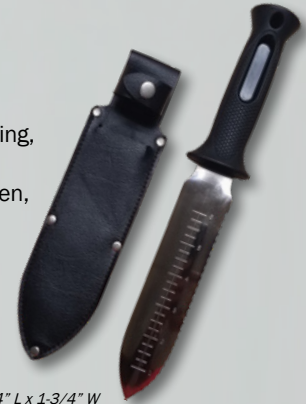

12-3/4" L x 1-3/4" W

5 PIECE MULTI-TOOL PRUNER™

- Made from stainless steel
- Heavy-duty plastic handle over stainless steel
- Features pruner with safety lock, saw, file, soil fork, and sharp knife blade
- Folds compactly to fit into belt-looped nylon pouch (included)