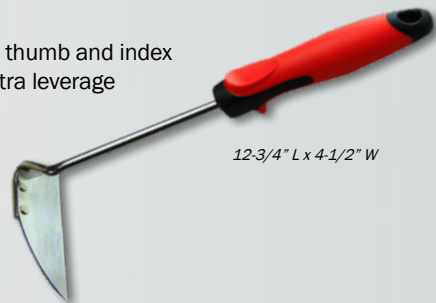

Ken-Ho™ Classic

- Stainless steel blade
- Comfortable grip
- Handy plastic sheath included
- Great for scraping
- Weed with ease

Case Pack Qty: 6
KH-01400
MSRP: $28.95

Ken-Ho™

- Stainless steel blade
- Ergonomic handle with thumb and index finger grip points for extra leverage
- Great for scraping
- Weed with ease

Case Pack Qty: 6
KHR-01400
MSRP: $28.95

Digger Plus™

- Premium stainless steel blade
- Comfortable grip
- 5-in-1 multi-tool: trowel, weeding fork, serrated edge root cutter, twine cutter, and dandelion digger

Case Pack Qty: 6
DP-01400
MSRP: $28.95