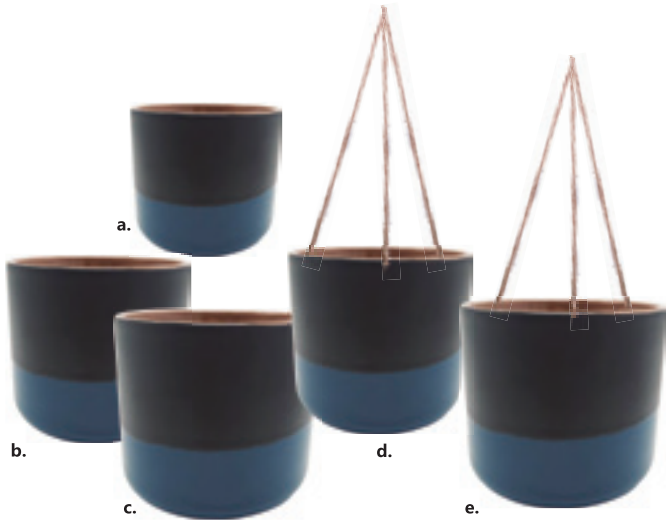

GRANDY PLANTER

- a. 74522. 4"
  4.45"x4.45"
  6-$6.50
- b. 74523. 5"
  5.3"x5.3"
  6-$8.50
- c. 74524. 6.5"
  6.54"x6.54"
  6-$10.50
- d. 74525. 5" HANGING
  5.3"x5.3"
  6-$9.00
- e. 74526. 6.5" HANGING
  6.54"x6.54"
  6-$11.00

74523 AND 74524 NESTED PACKING
74525 AND 74526 NESTED PACKING

BANDIT PLANTER

- a. 74547. 4"
  4.04"x4.04"
  6-$6.50
- b. 74548. 5"
  5.16"x5.16"
  6-$8.50
- c. 76770. 6.5"
  6.54"x6.54"
  6-$10.50
- d. 74550. 5" HANGING
  5.16"x5.16"
  6-$9.00

74548 AND 76770 NESTED PACKING