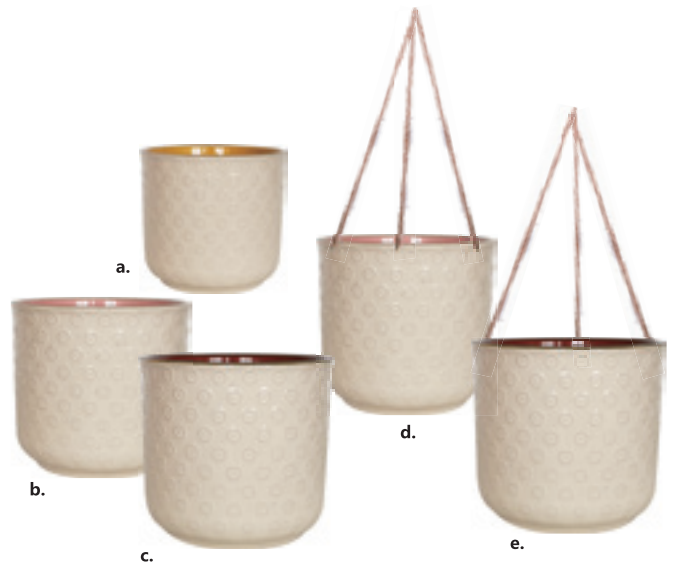

GILBERT DOTS PLANTER

- a. 70217. 4"
  3.94"x3.94"
  6-$6.50
- b. 70218. 5"
  5.35"x5.12"
  6-$8.50
- c. 70219. 6.5"
  6.57"x6.06"
  6-$10.50
- d. 70220. 5" HANGING
  5.35"x5.12"
  6-$9.00
- e. 70221. 6.5" HANGING
  6.57"x6.06"
  6-$11.00