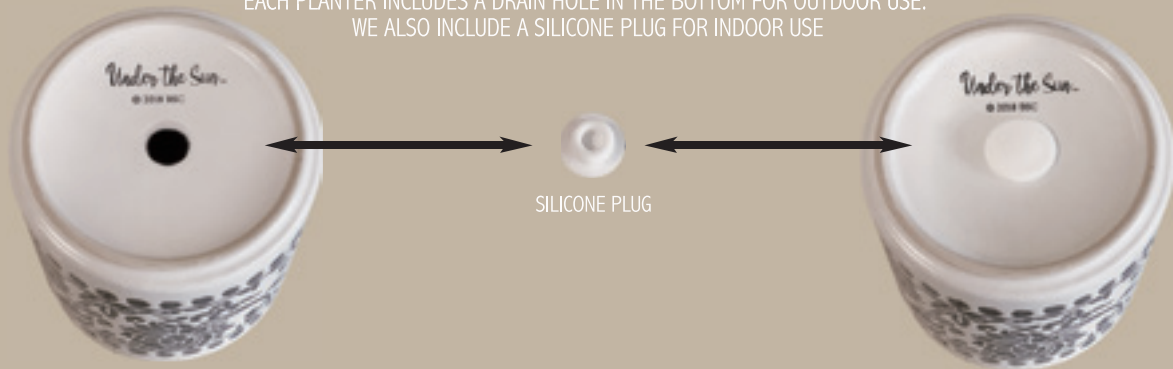

979032
GIRLS JUST WANT TO
HAVE WINE

979033
CHAIRMAN OF THE
BORDEAUX

979035
A DINNER WITHOUT WINE
IS LIKE A DAY WITHOUT
SUNSHINE

979036
TIME 4 WINE

979037
VINO

979038
WINE SNOB IN TRAINING

4025132
WHEN IN DOUBT
ADD MORE WINE

EACH PLANTER INCLUDES A DRAIN HOLE IN THE BOTTOM FOR OUTDOOR USE.
WE ALSO INCLUDE A SILICONE PLUG FOR INDOOR USE

Did you know that Blue Sky Clayworks is now open 24/7 on our website?

Head on over to : bluesky.solovue.com click "Trade" and then you can register.