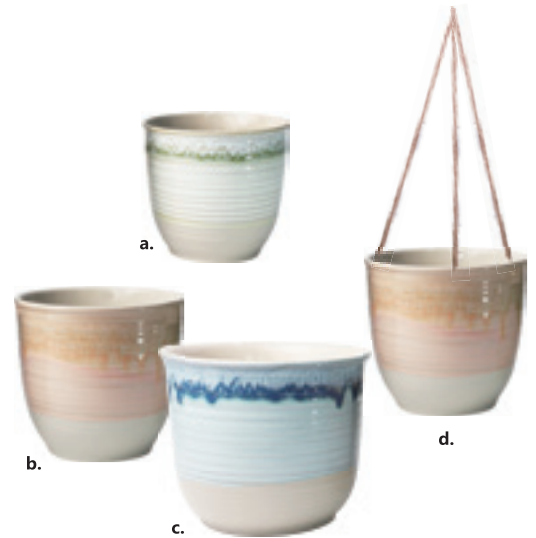

PASTEL CHARM PLANTER

- a. 70198. 4" 4.37"x4.04" 6-$6.50
- b. 70199. 5" 5.3"x4.86" 6-$8.50
- c. 70200. 6.5" 6.99"x5.85" 6-$10.50
- d. 70201. 5" HANGING 5.3"x4.86" 6-$9.00

SONGBIRD BLUE PLANTER

- a. 9143. 5" 5.28"x5.04" 6-$8.50
- b. 9144. 6.5" 6.93"x5.89" 6-$10.50
- c. 9325. 5" HANGING 5.28"x5.04" 6-$9.00
- d. 9326. 6.5" HANGING 6.93"x5.89" 6-$11.00