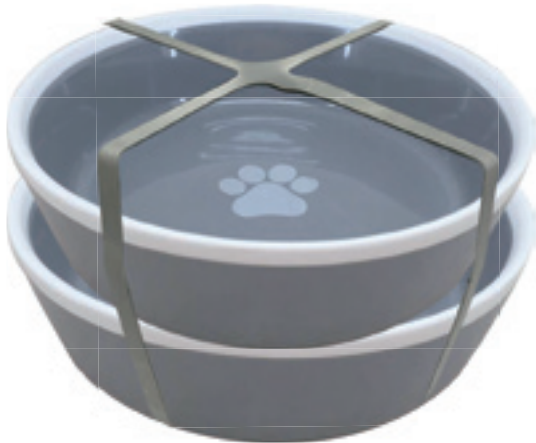

74442. SET OF TWO,
BROMLEY DOG BOWL
PINK 8"
MIN 1-\$16.00 SET
8 09663 74442 5

74335. SET OF TWO,
BROMLEY DOG BOWL
GREY 4.9"

MIN 1-\$8.00 SET

74443. SET OF TWO,
BROMLEY DOG BOWL
GREY 6"

MIN 1-\$12.00 SET

74337. SET OF TWO, GREYSON
DOG PAW BOWL 8" GREY
MIN 1-\$16.00 SET

74446. SET OF TWO, GREYSON
DOG DACE BOWL 8" PET BOWL BLUE
MIN 1-\$16.00 SET

74445. SET OF TWO, GREYSON
DOG DACE BOWL 4.9" PET BOWL BLUE
MIN 1-\$8.00 SET

74447. SET OF TWO, BRODY
SCRIPT HUNGRY 4.9" PET BOWL
MIN 1-\$8.00 SET