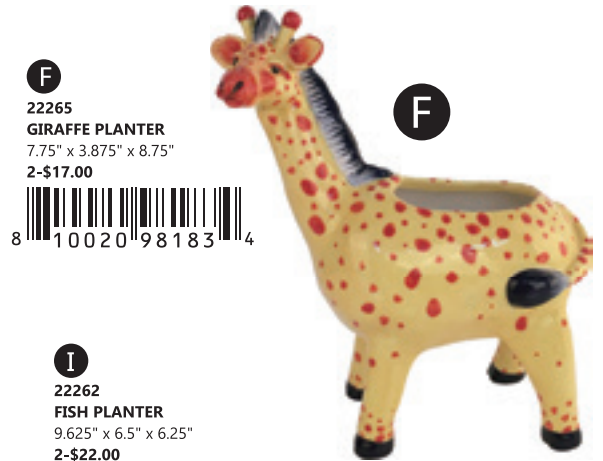

8 10020 98373 9

C
19215
WOODCUT FARMHOUSE PLANTER 5"
5.25" x 5"
6-\$9.50

8 10020 98933 15

D
22458
TURTLE PLANTER
9" x 5.75" x 5"
2-\$19.00

8 10020 98299 12

E
22266
SNAIL PLANTER
10" x 4.75" x 5"
2-\$17.00

8 10020 98186 15