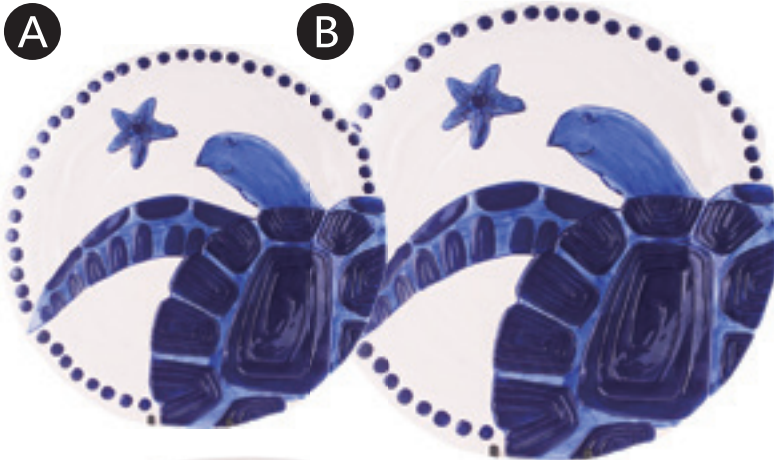

K
210116D
MAGIC SEA 10" STARFISH
DINNER PLATE
10" x 10" x 1"
4-\$12.00

L
14393
MAGIC SEA STARFISH SOUP BOWL
7.25" x 7.25" x 2"
4-\$9.00

M
210123D
MAGIC SEA STARFISH MUG
5" x 3.75" x 4.25"
4-\$8.00

A
210114D
MAGIC SEA 10" TURTLE
DINNER PLATE - COBALT BLUE
10" x 10" x 1"
4-\$12.00