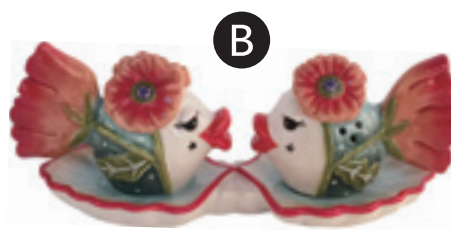

17721
LLAMA CREAMER
4.5" x 3" x 5.625"
2-\$10.00

J

A

A
22015
KISSY FISH SUGAR AND CREAMER SET
WITH TRAY
10.75" x 3.75" x 4"
2-\$25.00

B

B
22016
KISSY FISH S&P SET WITH TRAY
6.25" x 3.5" x 2.5"
3-\$12.00

C
22018
KISSY FISH DIP BOWL WITH SPREADER SET
5" x 4.5" x 4"
2-\$12.50