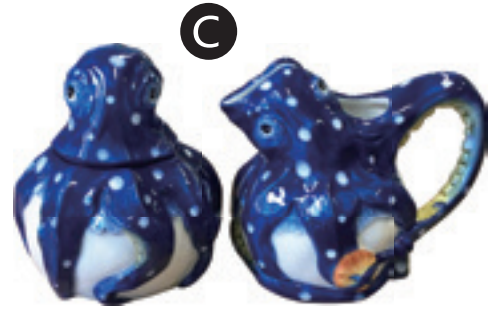

H
14283
BLUE OCTOPUS PITCHER
10" x 7" x 11"
1-\$27.50

H

I
15559
RED OCTOPUS PITCHER
10" x 7" x 11"
1-\$27.50

I

J
17652
OCTOPUS SPOON REST
9.75" x 4" x 1.5"
2-\$12.00

J

K
14385
BLUE OCTOPUS 1 QUART MEASURING CUP
2-\$18.00

K

L
14276
OCTOPUS COOKIE JAR
12.5" x 12.5" x 10"
1-\$40.00

L

BLUE AND RED OCTOPUS

A
22485
BLUE OCTOPUS DINNER PLATE
9.75" x 9.75" x 1.25"
4-\$13.00

B
22484
BLUE OCTOPUS SALAD PLATE
8" x 8" x 1"
4-\$10.00

C
22357
BLUE OCTOPUS SUGAR & CREAMER SET
SUGAR BOWL: 4.25" x 4.25" x 4.5"
CREAMER: 5.25" x 3.75" x 4.25"
2-\$18.00

D
22358
BLUE OCTOPUS MUG
6.25" x 4.5" x 3.75"
4-\$9.00

E
22360
BLUE OCTOPUS OVAL PLATTER
13.625" x 9.5" x 1.25"
2-\$20.00

H
22353
RED OCTOPUS MUG
6.25" x 4.5" x 4"
4-\$9.00

F
22350
RED OCTOPUS DINNER PLATE
9.75" x 9.75" x 1.25"
4-\$13.00