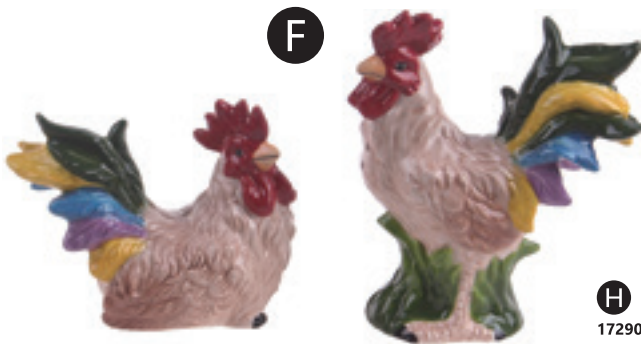

H
17290
LIGHTHOUSE AND SAILING BOAT
SALT & PEPPER SET
5.5" x 2.5" x 3.625"
3-$12.00

F