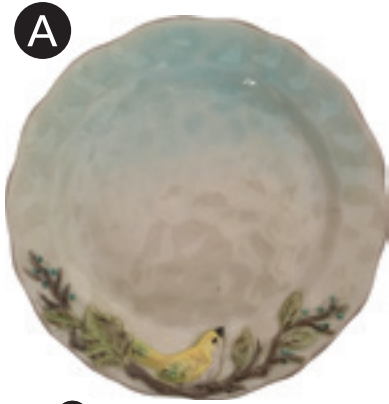

D
22458
TURTLE PLANTER
9" x 5.75" x 5"
2-$19.00

8 10020 98299 12

WOODCUT FARMHOUSE/CLAYWORKS PLANTER

A
17896
WOODCUT FARMHOUSE SALAD PLATE
7" x 7" x 1"
4-$9.00

8 10020 98388 13