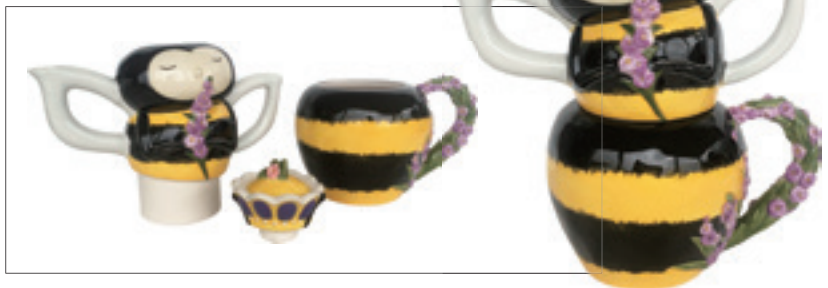

A

A

B

B

C

C

D

D

E

E

F

F

G

G

H

H

J

I

I

J