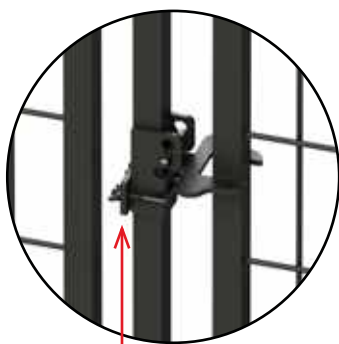

Drop down latch for easy opening and secure closure