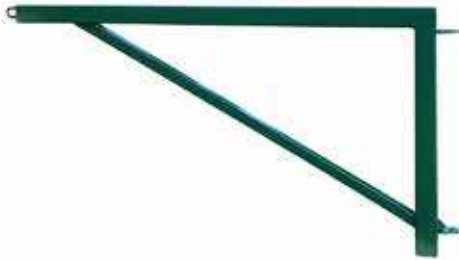

BARRIER GATE

- Adjusts from 5ft. to 12ft.
- Powder coated green finish
- Use two gates to accommodate large widths

ITEM #	DESCRIPTION	SIZE	QTY	UPC
550015	Barrier Gate 12ft. W Green	28.7in. H x 60in. W x 2.5in. D	1	651082550015

Barrier Gate 5ft. length (retracted)