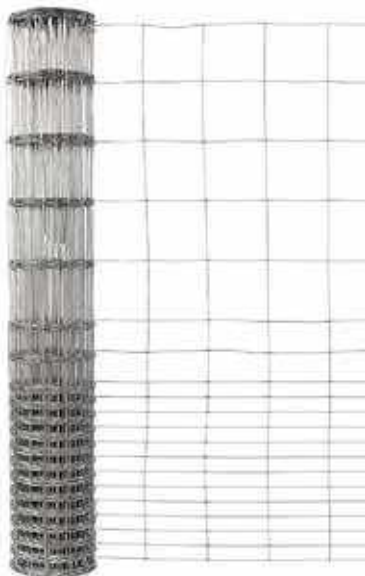

RABBIT GUARD

Rabbit Guard

- Galvanized for extended life
- 1 in bottom spacing to keep rabbits and rodents out of gardens
- Offered in a variety of roll heights and coatings

ITEM #	DESCRIPTION	SIZE	MC PACK	UPC
222850	28in. x 50ft. Green Vinyl Rabbit Guard	28in. H x 50ft. W	1	6 51082 22285 1
342450	24in. x 50ft. Galv Rabbit Guard	24in. H x 50ft. W	1	6 51082 34245 0
342825	28in. x 25ft. Galv Rabbit Guard	28in. H x 25ft. W	4	6 51082 34282 5
342850	28in. x 50ft. Galv Rabbit Guard	28in. H x 50ft. W	1	6 51082 34285 6
343650	36in. x 50ft. Galv Rabbit Guard	36in. H x 50ft. W	1	6 51082 34365 5
344050	40in. x 50ft. Galv Rabbit Guard	40in. H x 50ft. W	1	6 51082 34405 8