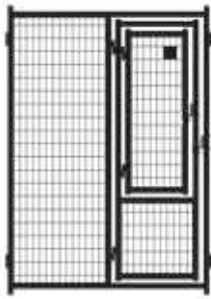

**SUPER TALL:
7 ft. 2 in. H**

Quick & easy assembly with pin connector design, eliminates clamps

Heavy Duty Slam Latch provides extra security & opens from two sides

PRO KENNEL PANELS

- Gate includes Heavy Duty Galvanized Slam Latch
- Door can swing in for easy pet containment
- Powder coat finish over hot dipped galvanized steel
- 1in. leg provides clearance for easy clean-out
- Panels sold with 2-way connector

PRO Duty Steel Premium Kennels

ITEM #	DESCRIPTION	SIZE	QTY	UPC
542430	Pro Kennel Panel 7ft. H x 60in. W	86in. H x 60in. W x 1.75in. D	1	6 51082 54243 0
542447	Pro Kennel Gate 7ft. H x 60in. W	86in. H x 60in. W x 1.75in. D	1	6 51082 54244 7
542553	Pro Kennel Gate- Whelping 7ft. H x 60in. W	86in. H x 60in. W x 1.75in. D	1	6 51082 54255 3
543277	Pro Kennel Feeding Gate 7ft. H x 60in. W	86.06in. H x 60.08in. W x 1.77in. D	1	6 51082 54327 7

Dutch Door

Extra Connectors, Wall Mounts, Ground Anchors

ITEM #	DESCRIPTION	SIZE	QTY	UPC
542454	Pro Kennel 2-panel Extra Connectors 4/bg	7.09in. H x 0.8in. W x 0.3in. D	20	6 51082 54245 4
542485	Pro Kennel 3-panel Extra Connectors 4/bg	7.09in. H x 8.2in. W x 7.6in. D	20	6 51082 54248 5
543260	Pro Kennel Wall Mount	4in. H x 4in. W x 3in. D	25	6 51082 54326 0
543390	Pro Kennel Steel Ground Anchor	4.72in. H x 3.3in. W x 15.7in. D	20	6 51082 54339 0

PRO Kennel – Roofs with Steel Frames

ITEM #	DESCRIPTION	SIZE	QTY	UPC
543338	Pro Kennel 5ft. H x 5ft. W Roof Kit	56.3in. H x 4.7in. W x 4.72in. D	1	6 51082 54333 8
542461	Pro Kennel 5ft. H x 10ft. W Roof Kit	12in. H x 60in. W x 120in. D	1	6 51082 54246 1
543345	Pro Kennel 5ft. H x 15ft. Roof Kit	56.3in. H x 4.7in. W x 5.91in. D	1	6 51082 54334 5
543291	Pro Kennel 10ft. H x 10ft. Roof Kit	90.55in. H x 7.8in. W x 5.51in. D	1	6 51082 54329 1

PRO Kennel – Predator Roofs with Steel Frames