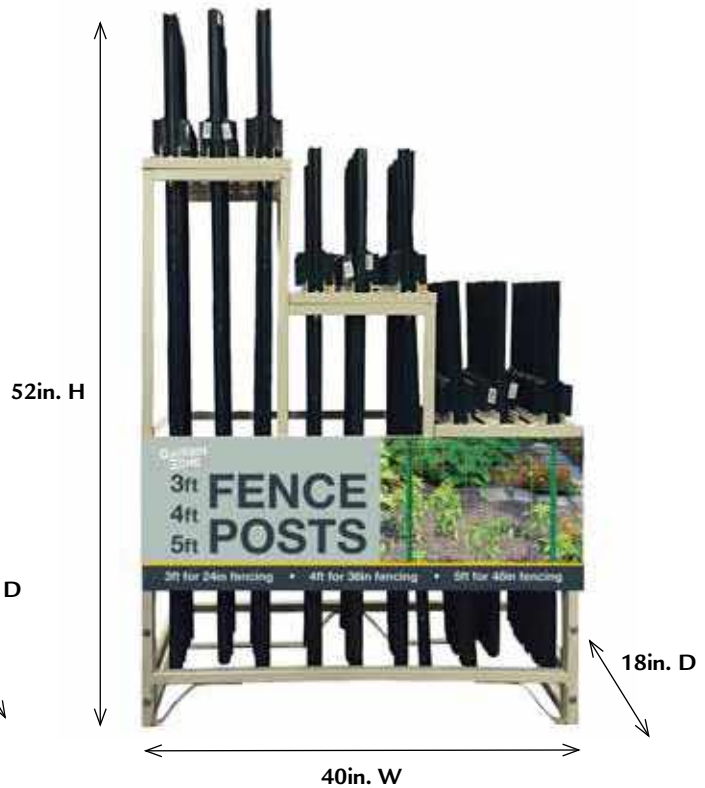

LD Fence Post Rack

ITEM 690377

ITEM #	DESCRIPTION	QTY
690128	LD Post Display - KD	1
090003	3 ft. LD Posts	90
090004	4 ft. LD Posts	90
090005	5 ft. LD Posts	90