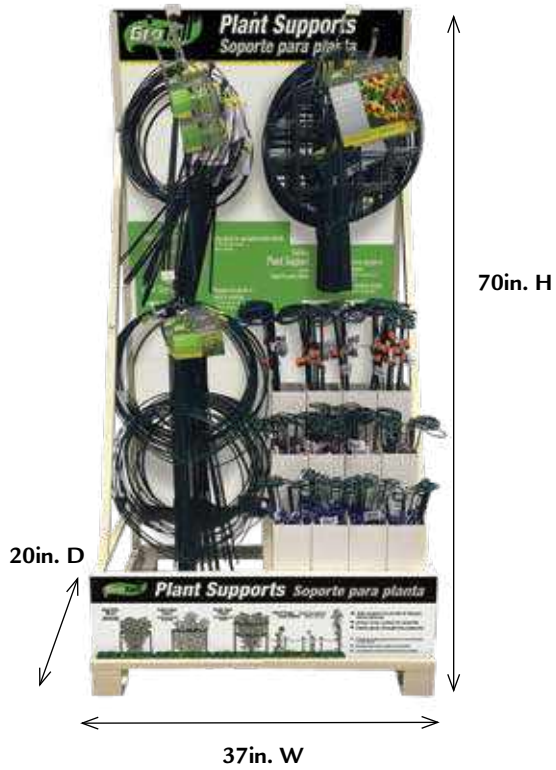

Plant Support Center Kit

ITEM 697050

ITEM #	DESCRIPTION	QTY
697050	Mini PSC - KD (Carton 1 of 1)	1
601442	Single Plant Support - 14 in.	42
631630	Gro-Thru Support - 16 in.	30
601824	Double Plant Support - 18 in.	24
611872	Plant Prop - 18 in.	72
612472	Plant Prop - 24 in.	72
613672	Plant Prop - 36 in.	72
622872	Single Loop - 28 in.	72