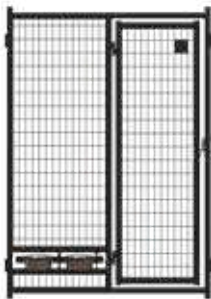

Feeding Door