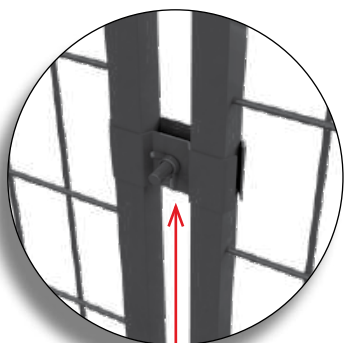

Tool free clamps make for simple assembly