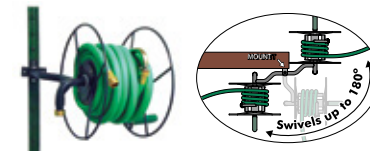

Hose Truck 2 Wheeled

The rugged all-terrain Hose Truck goes anywhere on two durable pneumatic wheels and holds up to 200 feet of hose.

Hose Truck 4 Wheeled

At 400 feet of capacity, this heavy duty hose truck holds as much hose as you could want. Great in commercial and agricultural settings.

Hose Storage Solutions.

Swivel Reel Mighty Reel™

The Mighty Reel is a low profile, durable all steel hose reel that will keep your yard uncluttered and add years to the life of your hoses. Unlike other wall mounted hose reels that are fixed in a single position, the Mighty Reel swivels to both parallel and perpendicular positions. Improved Mount design allows for additional "T" Post mounting capability. The generous 75' capacity easily accommodates most standard lengths of 5/8" hose.