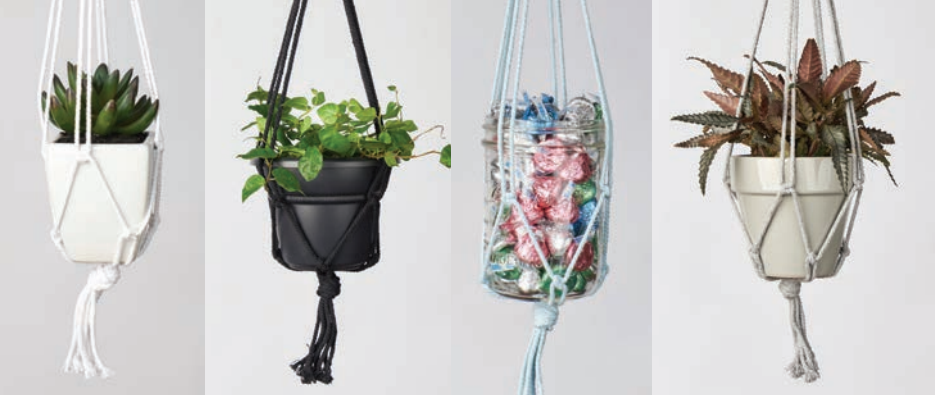

18 INCH COTTON MINI HANGERS

COLORS

- *WHITE #9147
- *PINK #9130
- *SKY #9154
- NAVY #9482
- *CHARCOAL #9192
- BISCUIT #9499
- *NATURAL #9185
- *TURQUOISE #9161
- *BLACK #9178
- *ASSORTED #9208