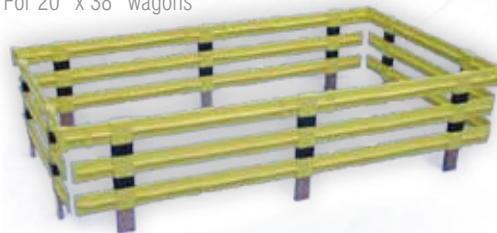

Replacement Parts & Accessories

#04304
Wagon Undercarriage
 with 5" x 13" pneumatic wheels
 Capacity 300lbs

#01728
Wagon Undercarriage
 with 4"x10" pneumatic wheels
 Capacity 300lbs

#20X38-2CR
Cedar Side Rails
 For 20" x 38" metal wagons