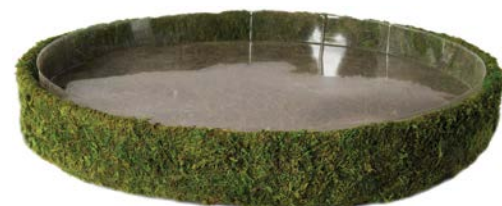

Paula Classic Pump

Bella Low Boot

Sara Sling - Back

Victoria Low Heel

Vined Pump Paula

Cowboy Boot Austin

Item Numbers

Paula 10" x 5.5"	12	55573	
Sara 10" x 5.5"	12	55574	
Bella 9" x 7"	12	55575	
Victoria 10" x 5.5"	12	55576	
Vined Paula 10" x 5.5"	12	55578	
Assorted Set of Shoes Paula, Bella, Sara, Victoria	4	55577	
Austin 10.5" x 11"	6	55568	