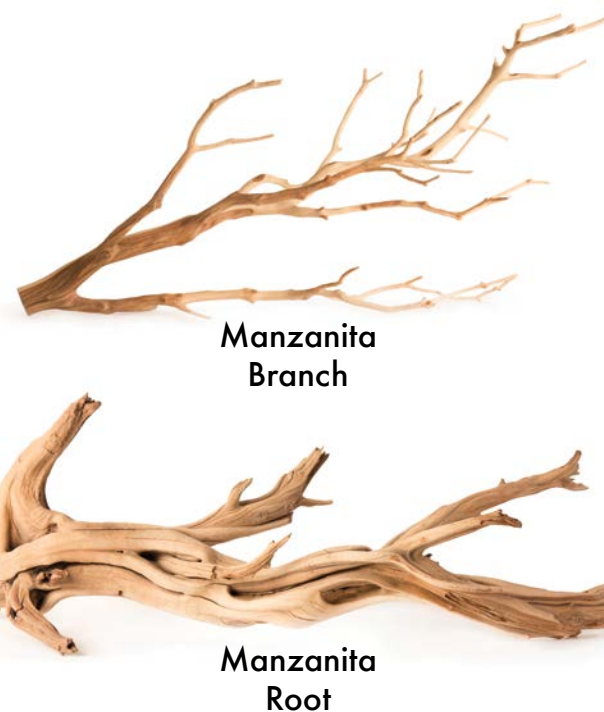

Manzanita Branch

Manzanita Root

Sizes & Item Numbers

Grapevine Branch MD 19"- 24"	1	23494	
Grapevine Planter MD 10"- 14"	1	23495	
Manzanita Root SM 13"- 18"	1	23496	
Manzanita Root MD 19"- 24"	1	23497	
Manzanita Branch SM 13"- 18"	1	23498	
Manzanita Branch MD 19"- 24"	1	23499	