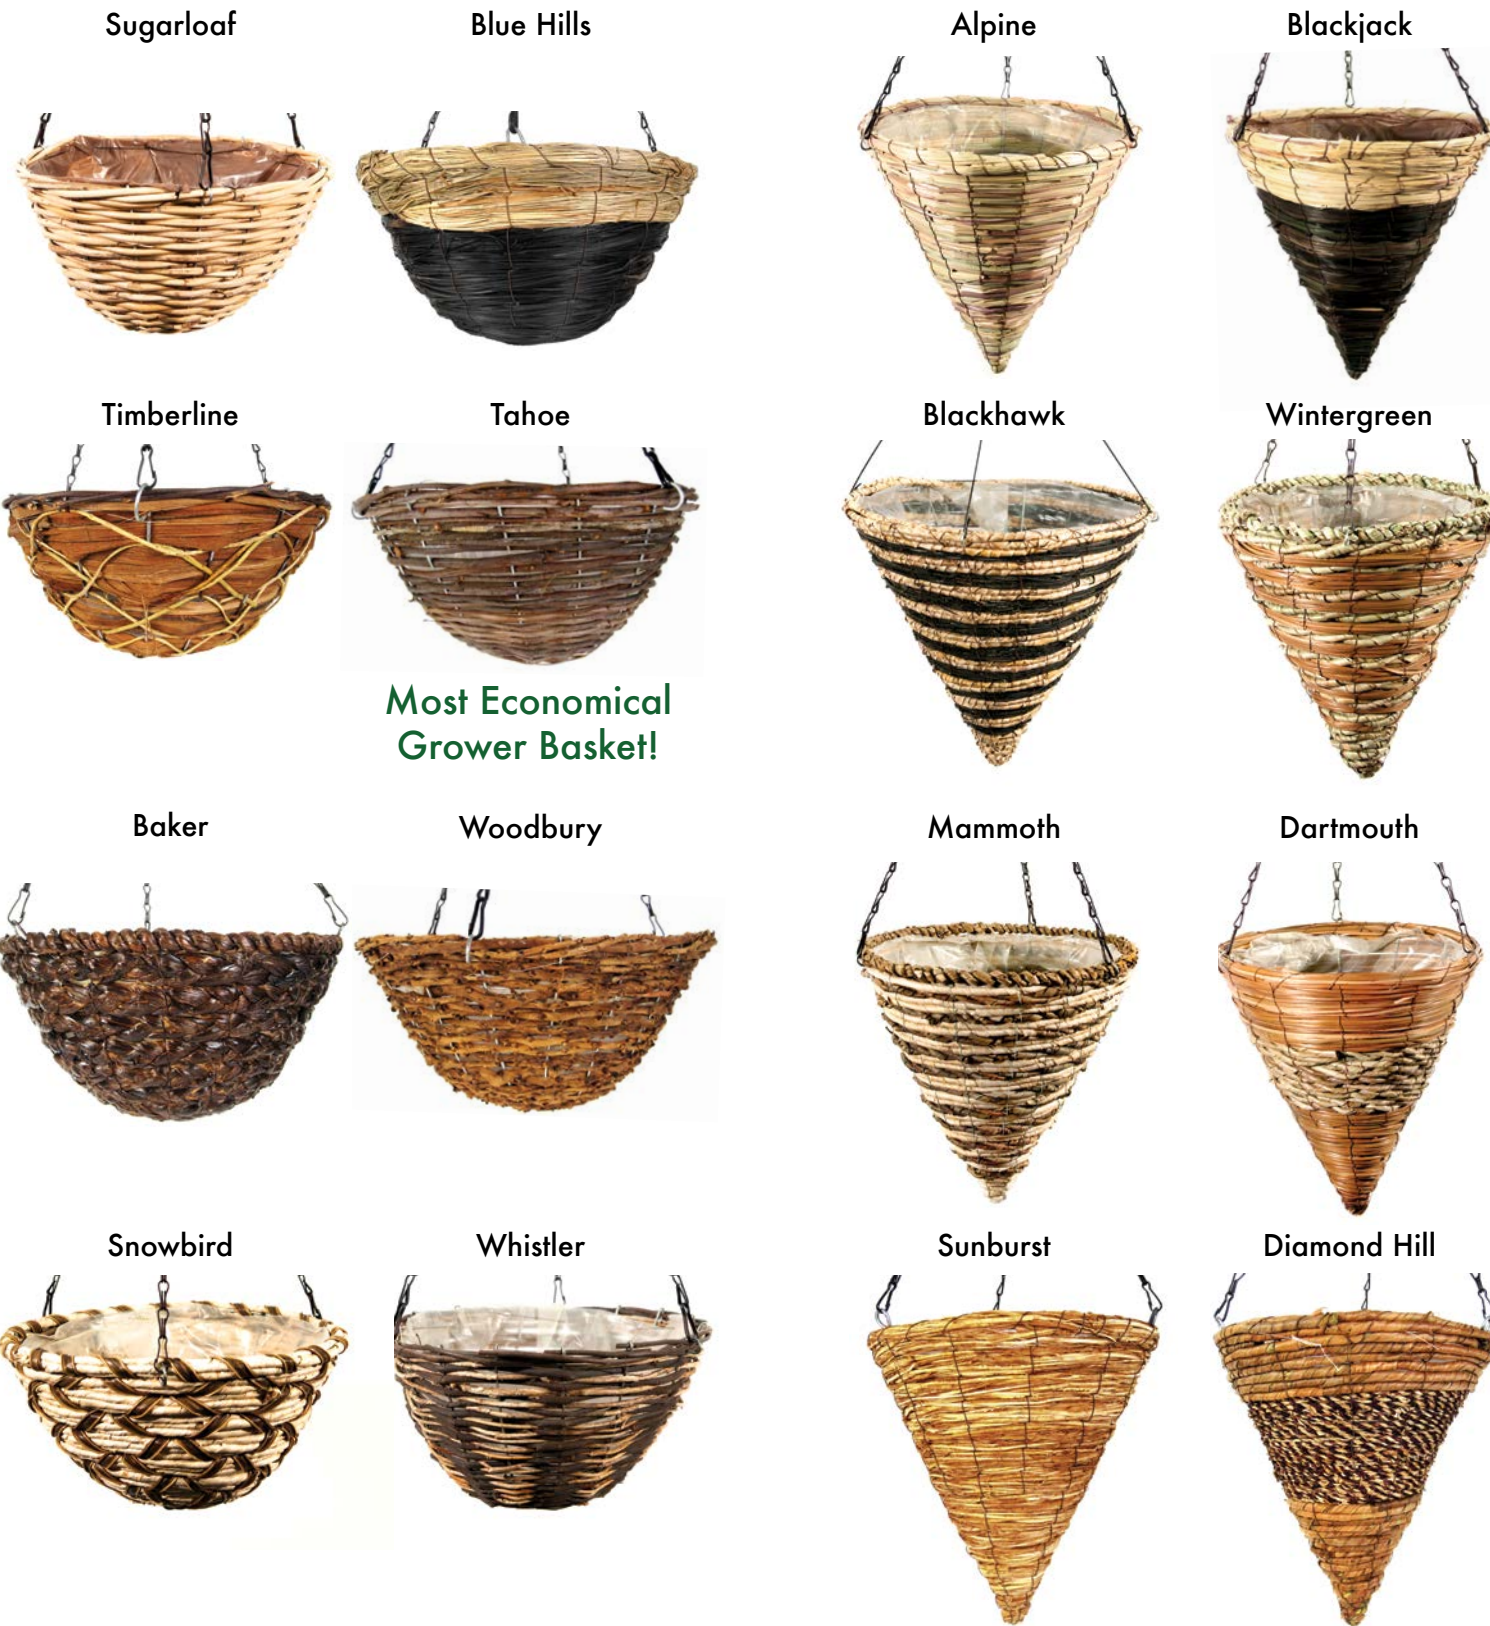

Sizes & Item Numbers

Fresh Green 4"	6	29346	
Fresh Green 6"	6	29348	
Blond Sphagnum 4"	6	29347	
Blond Sphagnum 6"	6	29349	

Fresh Green

Blond Sphagnum

Snowbird

Sizes & Item Numbers

Whistler 14"	8	29700
Sugarloaf 14"	8	29701
Snowbird 14"	8	29702
Timberline 14"	8	29703
Woodbury 14"	8	29704
Tahoe 14"	8	29705
Blue Hills 14"	8	29706
Baker 14"	8	29707