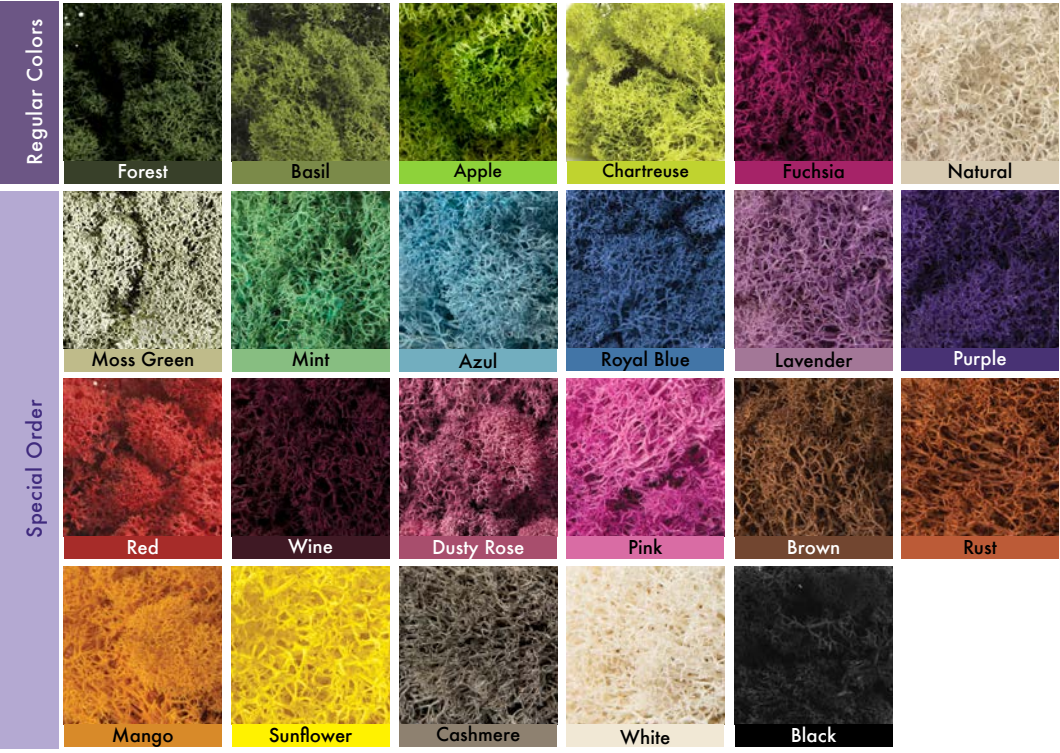

Colors to match any occasion!

SuperMoss Reindeer Moss is one of our top selling mosses for floral décor. It adds natural accents to any floral arrangement. Choose from a variety of lush colors and pair your moss perfectly with your flowers' natural colors to give them true definition.

	120 in³ Bag	175 in³ Bag	175 in³ Box	326 in³ Bag	265 in³ Box	534 in³ Bag	1400 in³ Bag	1565 in³ Bulk	4950 in³ Bulk
Apple	23130	21711	-	23131	-	23132	23133	23134	23135
Azul	25160	-	-	25161	-	-	-	25162	25138
Basil	23080	23081	23087	23082	23088	25154	23084	25155	23086
Black	25123	-	-	23151	-	-	-	21786	21790
Brown	23090	-	-	23092	-	-	-	23095	23096
Cashmere	25165	-	-	25166	-	-	-	25167	23148
Chartreuse	21708	21707	23121	21669	25111	21644	21763	21773	21497
Dusty Rose	25126	-	-	23152	-	-	-	25150	21791
Forest	21703	21729	23128	21757	25112	21761	21762	21710	21499
Fuchsia	23164	23165	23179	23166	25137	23167	23168	23169	25139
Lavender	25157	-	-	25158	-	-	-	25159	23244
Mango	25125	-	-	23153	-	-	-	25151	21794
Mint	23136	-	-	23137	-	-	-	23138	23245
Moss Green	25116	23140	23122	25140	25142	25114	23158	25115	21792
Natural	21702	21712	23119	21722	25113	21732	21871	21742	21498
Pink	23198	-	-	23199	-	-	-	23099	23246
Purple	25124	-	-	25141	-	-	-	25145	21798
Red	25122	-	-	23149	-	-	-	21785	21793
Royal Blue	25128	-	-	23194	-	-	-	25121	25129
Rust	25626	-	-	23188	-	-	-	23189	23191
Sunflower	21493	-	-	21494	-	-	-	21495	21496
White	23192	-	-	23193	-	-	-	23197	23247
Wine	25168	-	-	25169	-	-	-	25172	23231

Sizes		REGULAR COLORS	SPECIAL ORDER
120 in³ Bag	12		
175 in³ Bag	10		
175 in³ Box	12		
326 in³ Bag	10		
265 in³ Box	12		
534 in³ Bag	10		
1400 in³ Bag	10		
1565 in³ Bulk	1		
4950 in³ Bulk	1		

What will you use reindeer moss for?