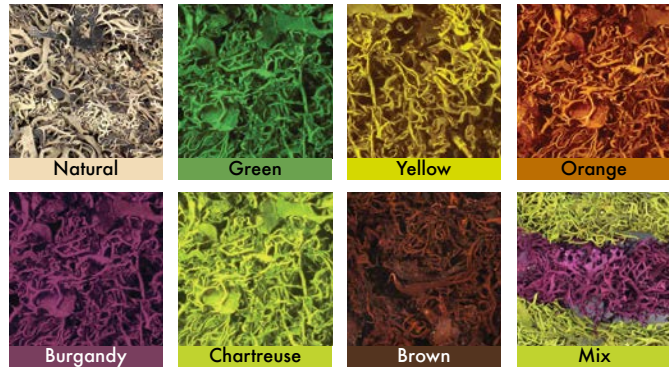

An Elegant Vase Filler.

Lichen has natural and unique variations in size and texture to create natural beauty only found in nature. Our product is long-lasting and may be stored and re-used.

Great product for decorative purposes and for terrariums or crafts.

It is a collection of our best selling mosses so you can mix and match, experiment with new styles, and get a feel for the different types of our premium quality mosses. Spanish Moss in Grass Green, Reindeer Moss in Chartreuse, Sheet Moss, and Lichen Parmelia with tufts of Fuschia Reindeer Moss in the center! All included mosses and lichens are in their natural form.

Colors

Beauty Only Found in Nature!

SuperMoss Lichen Parmelia is from small pieces of natural lichen. Our lichens come in natural, preserved, or color enhanced styles to match many types of arrangements. They work great with dish gardens, pot dressings, or for making botanical potpourris and terrariums.