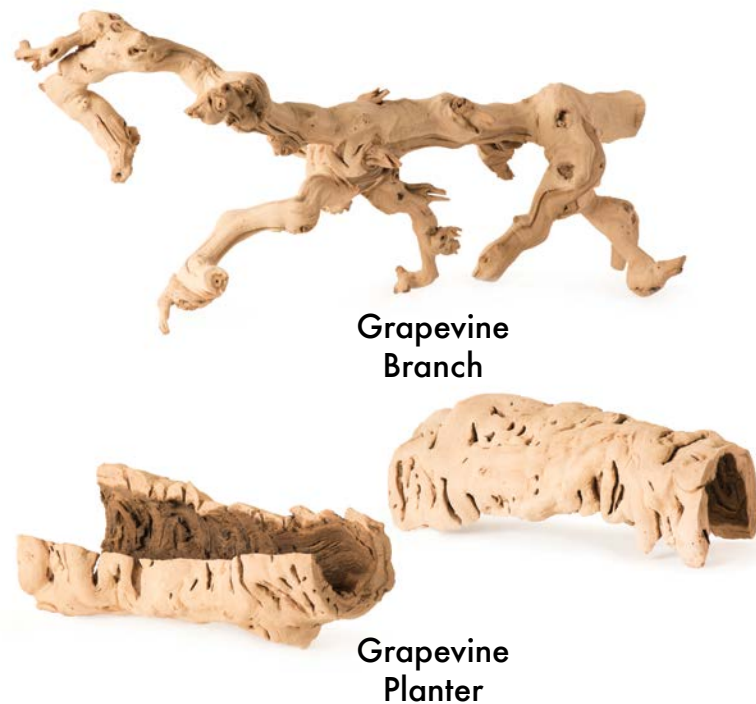

Grapevine Branch

Grapevine Planter

Grapevine Branch & Planter, Manzanita Branch & Root for air plant display, floral, Succulents, Orchid, Bromeliads

SuperMoss Grapevine and Manzanita create beautiful planters and accent pieces. Use this stunning wood for floral design, air plant displays, succulent plants, and bromeliads. Balancing rustic and elegant, these branches and planters are perfect for any setting.