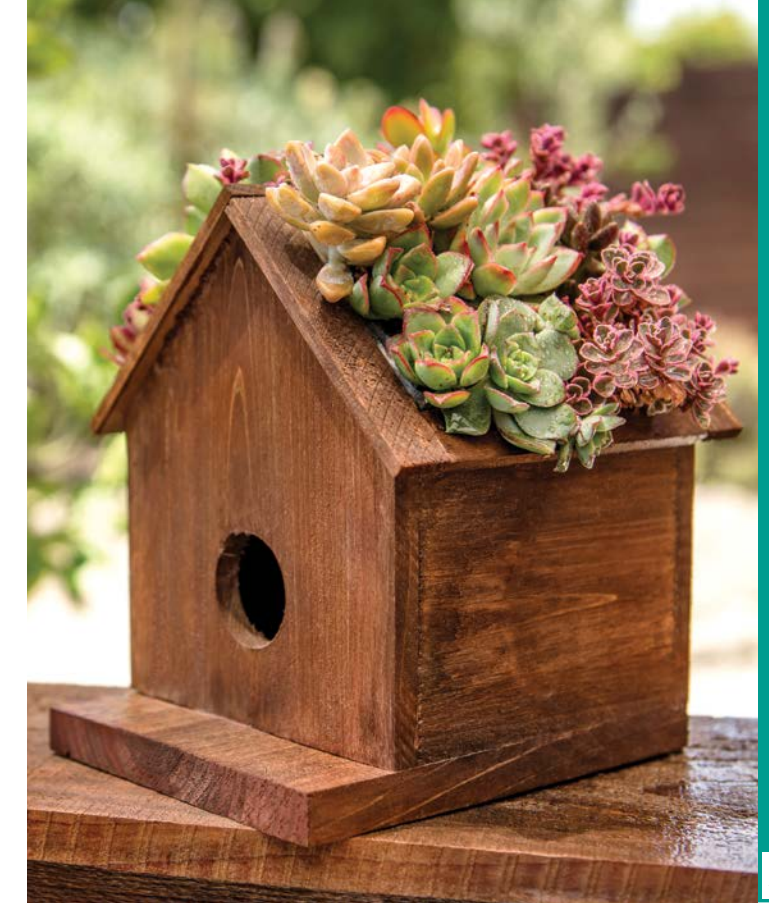

Sizes & Item Numbers

SM Plantable Jade Birdhouse (4" x 4.9")	6	56060	
LG Plantable Jade Birdhouse (5.75" x 7.25")	6	56061	
XLG Plantable Jade Birdhouse (7" x 11.5")	6	56062	
Amber Birdhouse Set of 3 - Mixed Case (11.57" x 9" x 12") 2 Blue, 2 Yellow, 2 Orange	2	56800	

Tip: Make a beautiful arrangement with fresh flowers by inserting 2" Floral Foam for an eye-catching piece and simple set up and cleanup.