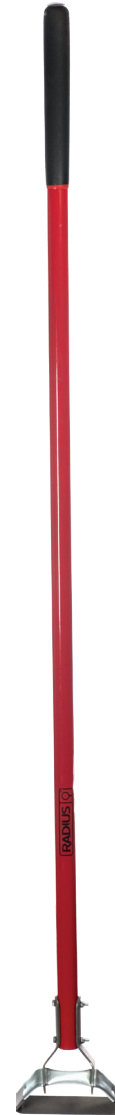

22011:
TRANSPLANT SHOVEL

LENGTH: 45.5 Inches
WEIGHT: 5.7 lbs

22811:
DRAIN SPADE

LENGTH: 47.75 Inches
WEIGHT: 5.5 lbs

22611:
EDGER

LENGTH: 39.5 Inches
WEIGHT: 5.7 lbs

22211:
ROUND-HEAD SHOVEL

LENGTH: 42.5 Inches
WEIGHT: 6 lbs

10311
Red
x12

10323
Assorted
x4 x4 x4

SCOOP

10611
Red
x12

10623
Assorted
x4 x4 x4

TROWEL

15011
Red
x12

15020
Assorted
x4 x4 x4

LENGTH: 58.3 Inches
WEIGHT: 4.8 lbs

GS001
Plastic Grain Scoop
Wood Shaft

LENGTH: 47.2 Inches
WEIGHT: 3.8 lbs

GS002
Aluminum Grain Scoop
Wood Shaft

LENGTH: 47.2 Inches
WEIGHT: 3.6 lbs

ST006
Manure/Action Hoe
Fiberglass Shaft