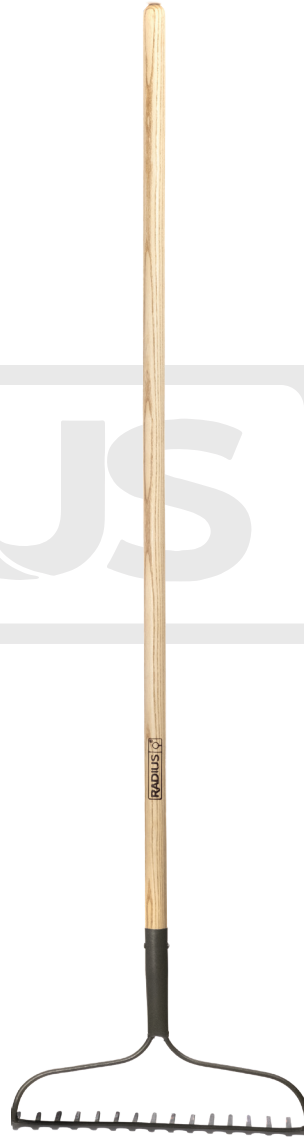

LENGTH: 58.3 Inches
WEIGHT: 4.8 lbs

GS001
Plastic Grain Scoop
Wood Shaft

LENGTH: 47.2 Inches
WEIGHT: 3.8 lbs

GS002
Aluminum Grain Scoop
Wood Shaft

LENGTH: 47.2 Inches
WEIGHT: 3.6 lbs

ST006
Manure/Action Hoe
Fiberglass Shaft

LENGTH: 58.7 Inches
WEIGHT: 2.0 lbs

LRK001
24 Tine Leaf Rake
Wood Shaft

LENGTH: 61.8 Inches
WEIGHT: 2.5 lbs

LRK002
24 Tine Leaf Rake
Fiberglass Shaft

LENGTH: 61.8 Inches
WEIGHT: 2.5 lbs

BRK001
Welded Bow Rake
Wood Shaft

LENGTH: 65.0 Inches
WEIGHT: 3.8 lbs

BRK002
Forged Bow Rake
Wood Shaft

LENGTH: 65.0 Inches
WEIGHT: 3.8 lbs

BRK004
Welded Bow Rake
Fiberglass Shaft

LENGTH: 61.8 Inches
WEIGHT: 4.5 lbs

1W
Lawn Rake
(Wood Shaft)
25 Tines