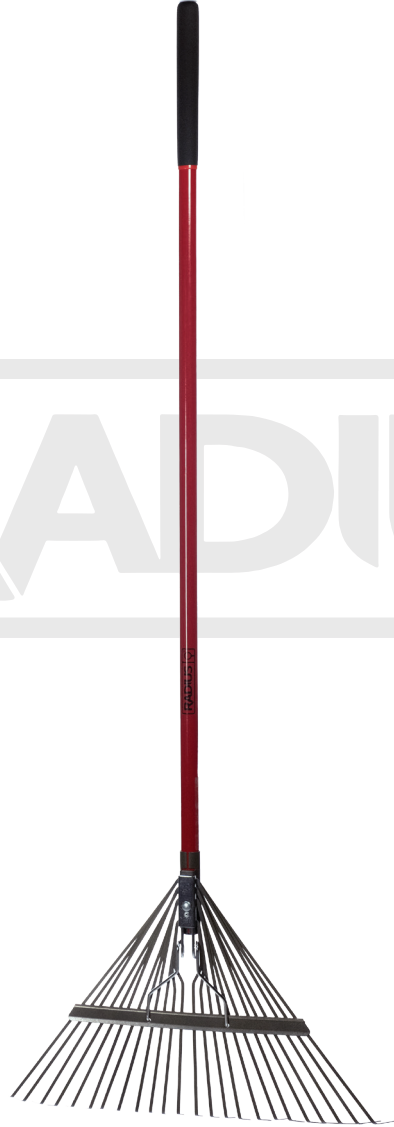

LENGTH: 58.3 Inches
WEIGHT: 4.8 lbs

GS001
Plastic Grain Scoop
Wood Shaft

LENGTH: 47.2 Inches
WEIGHT: 3.8 lbs

GS002
Aluminum Grain Scoop
Wood Shaft

LENGTH: 47.2 Inches
WEIGHT: 3.6 lbs

ST006
Manure/Action Hoe
Fiberglass Shaft

LENGTH: 58.7 Inches
WEIGHT: 2.0 lbs

LRK001
24 Tine Leaf Rake
Wood Shaft

LENGTH: 61.8 Inches
WEIGHT: 2.5 lbs

LRK002
24 Tine Leaf Rake
Fiberglass Shaft

LENGTH: 61.8 Inches
WEIGHT: 2.5 lbs

BRK001
Welded Bow Rake
Wood Shaft