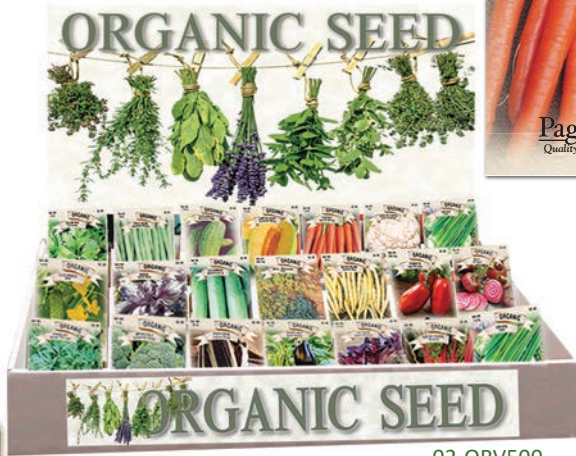

Page's®
ORGANIC GARDENS

02-ORH240 • Organic Herb Counter Top Display
240 Herb Packets/Display
Pre-priced $2.49   Retail Value: $597.60

02-ORV500 • Organic Vegetable Counter Top Display
500 Vegetable Packets/Display
Pre-priced $2.49   Retail Value: $1297.60

02-ORV700 • Organic Floor Display
700 Vegetable & Herb Packets/Display
Pre-priced $2.49 & $2.99   Retail Value: $1798.00

Certified Organic by NOFA-NY
Certified Organic, LLC

02-ORV500